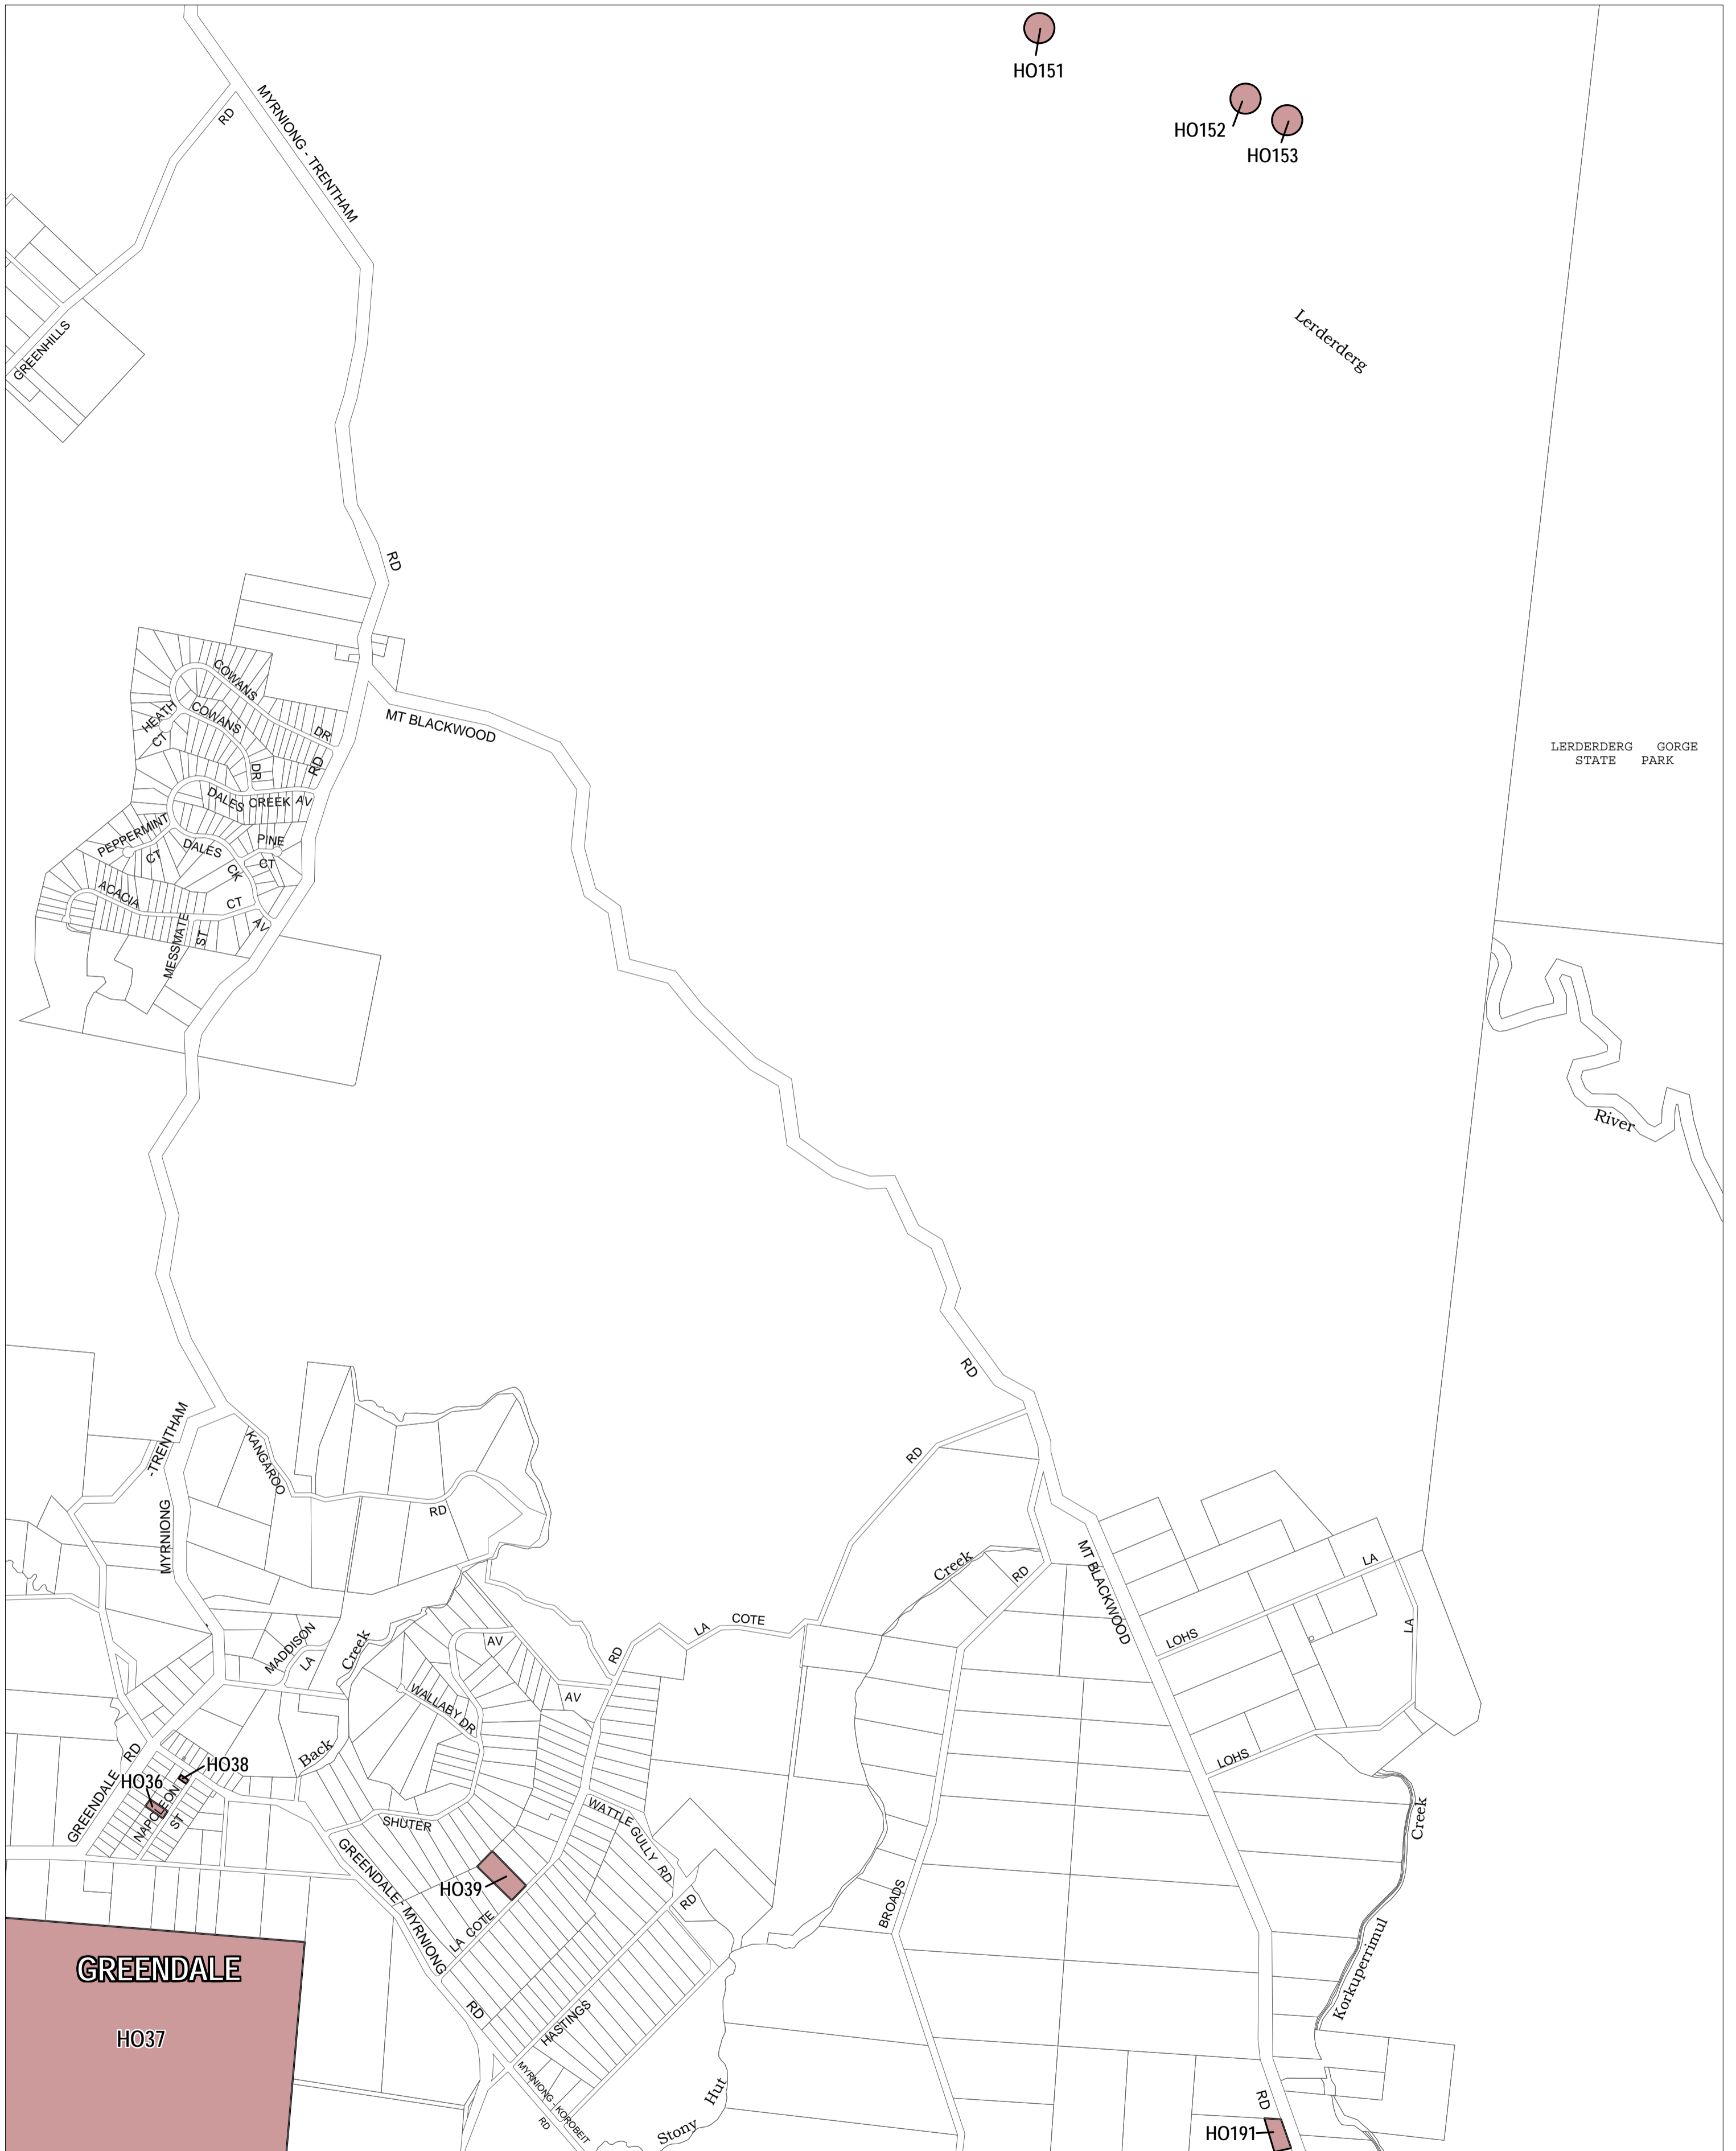

MOORABOOL PLANNING SCHEME - LOCAL PROVISION

Overlays

HO Heritage Overlay

AUSTRALIAN MAP GRID ZONE 55

INDEX TO ADJOINING METRIC SERIES MAP

Printed: 3/2/2012

AMENDMENT C6 PT.1