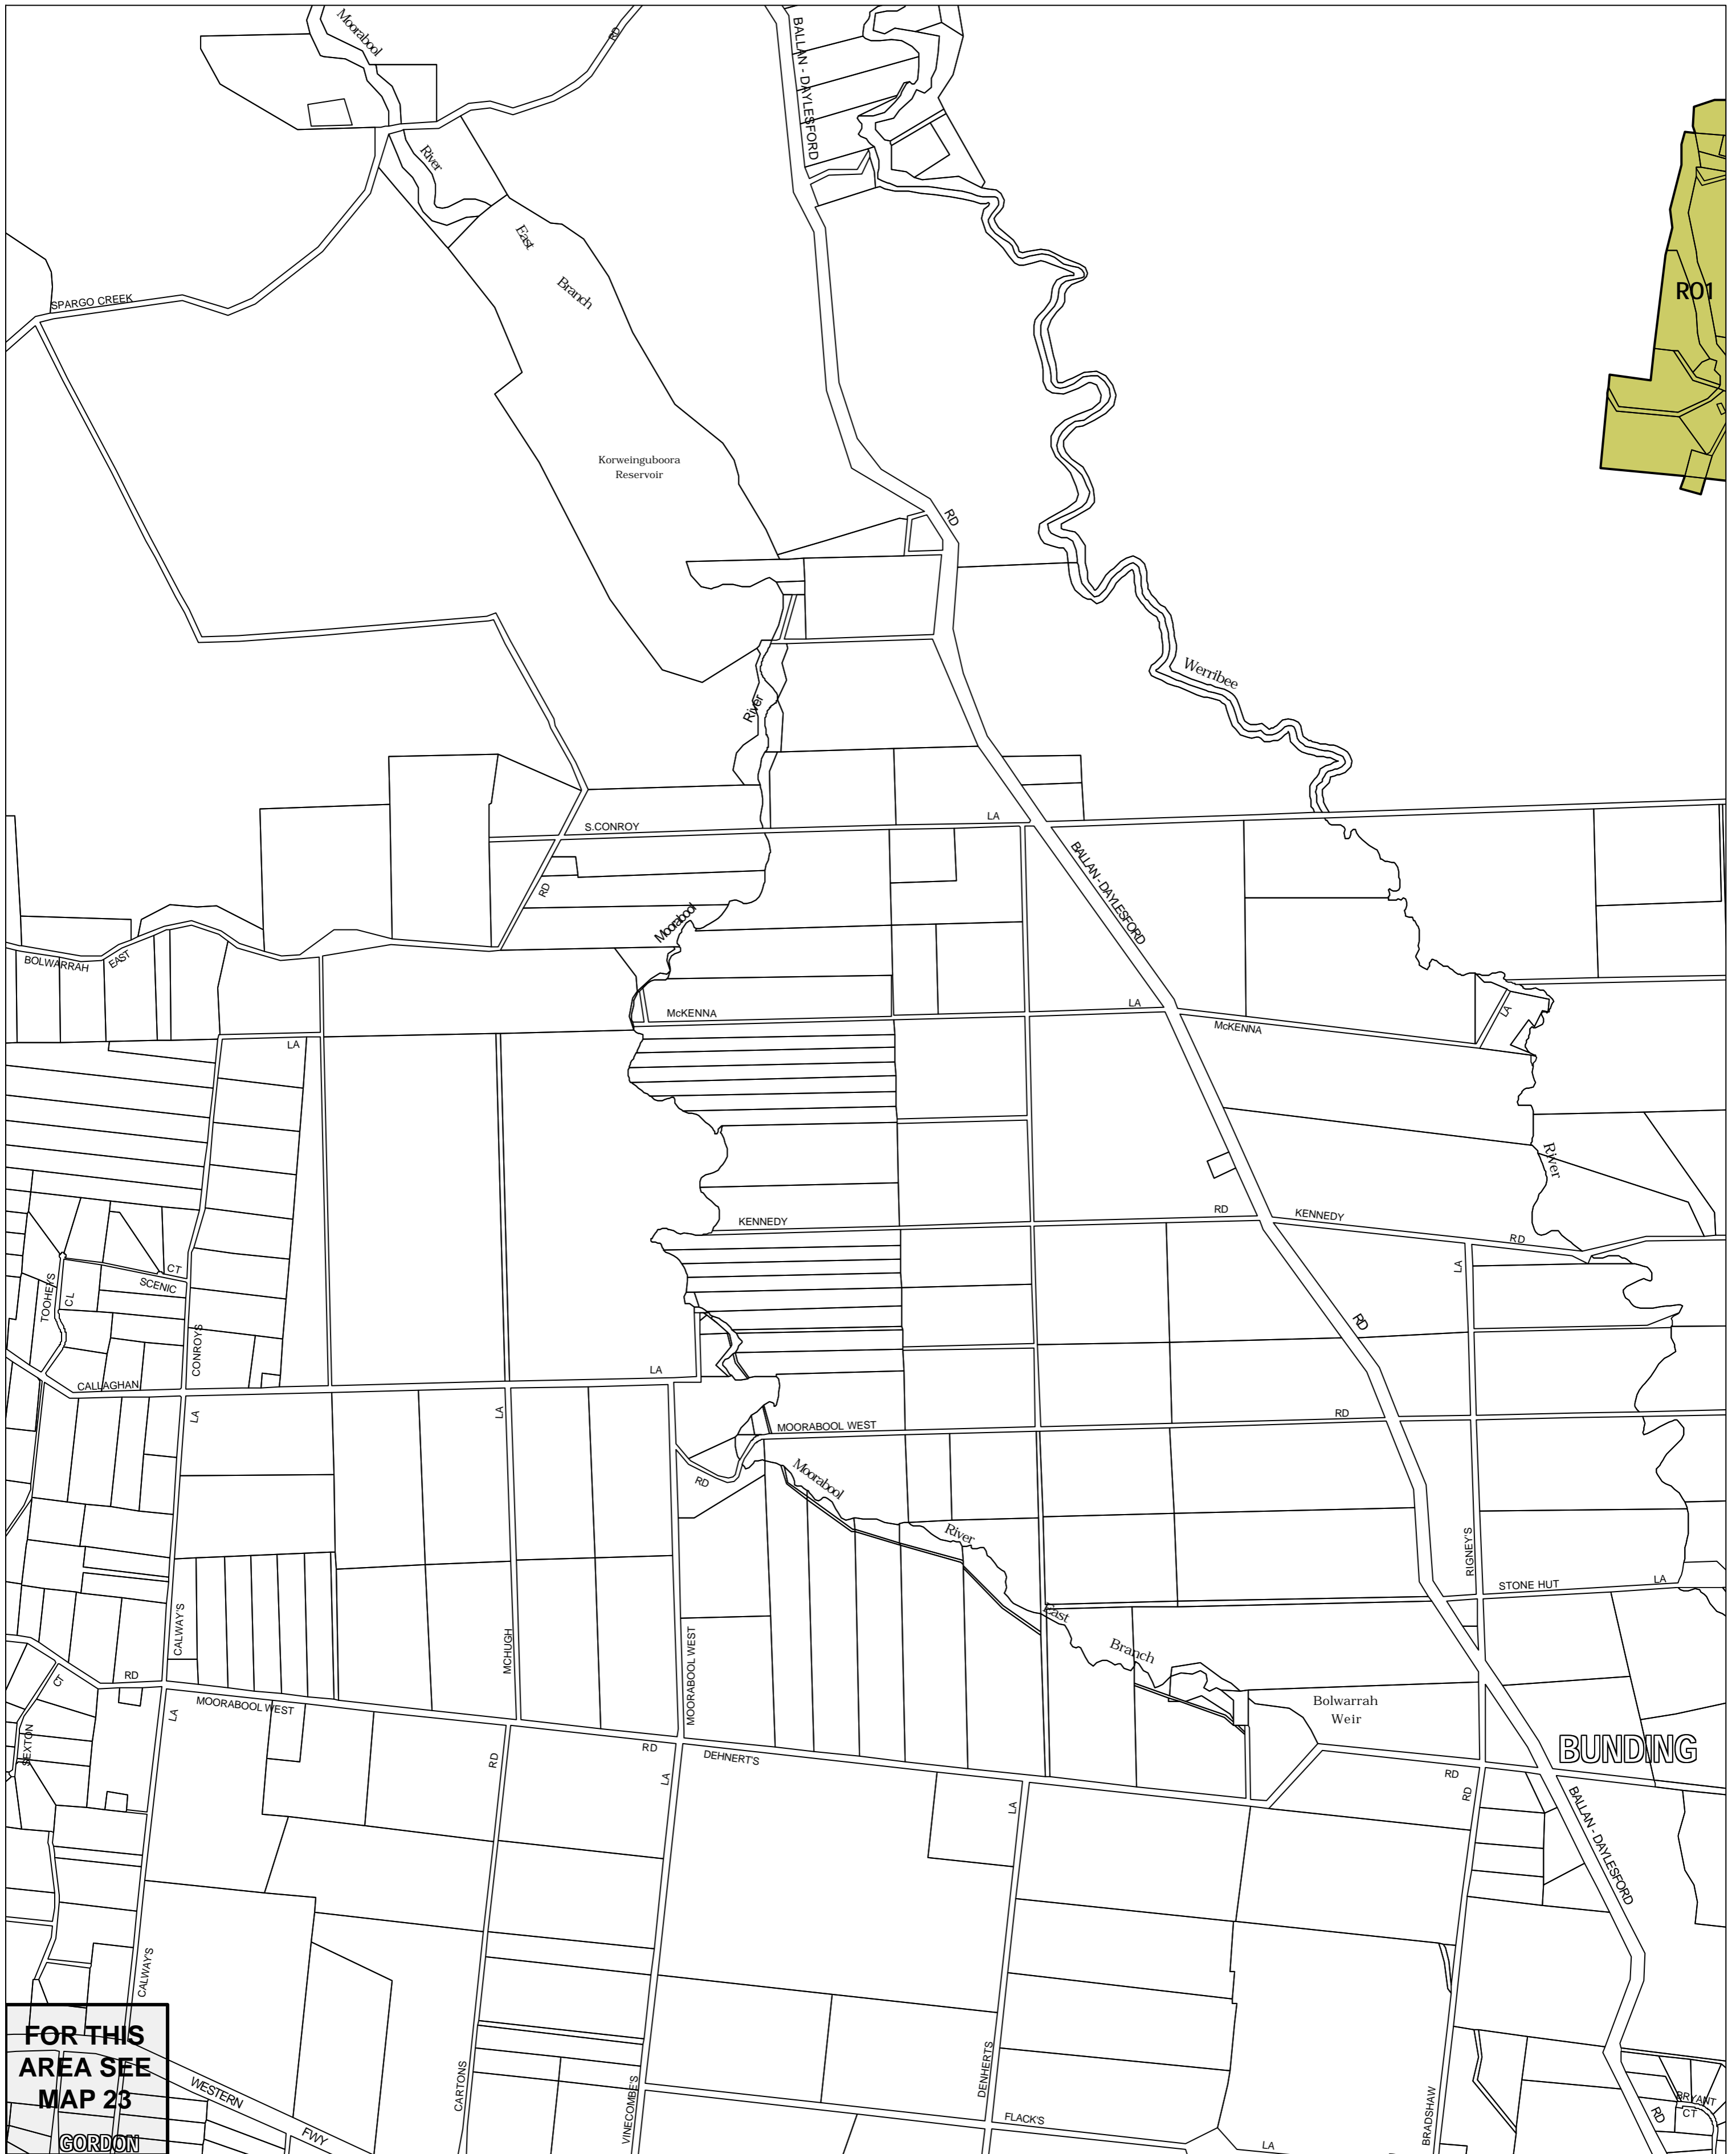

MOORABOOL PLANNING SCHEME - LOCAL PROVISION

FOR THIS AREA SEE MAP 23
GORDON

BUNDING

Overlays
Restructure Overlay - Schedule 1

AUSTRALIAN MAP GRID ZONE 55

Printed: 8/6/2007