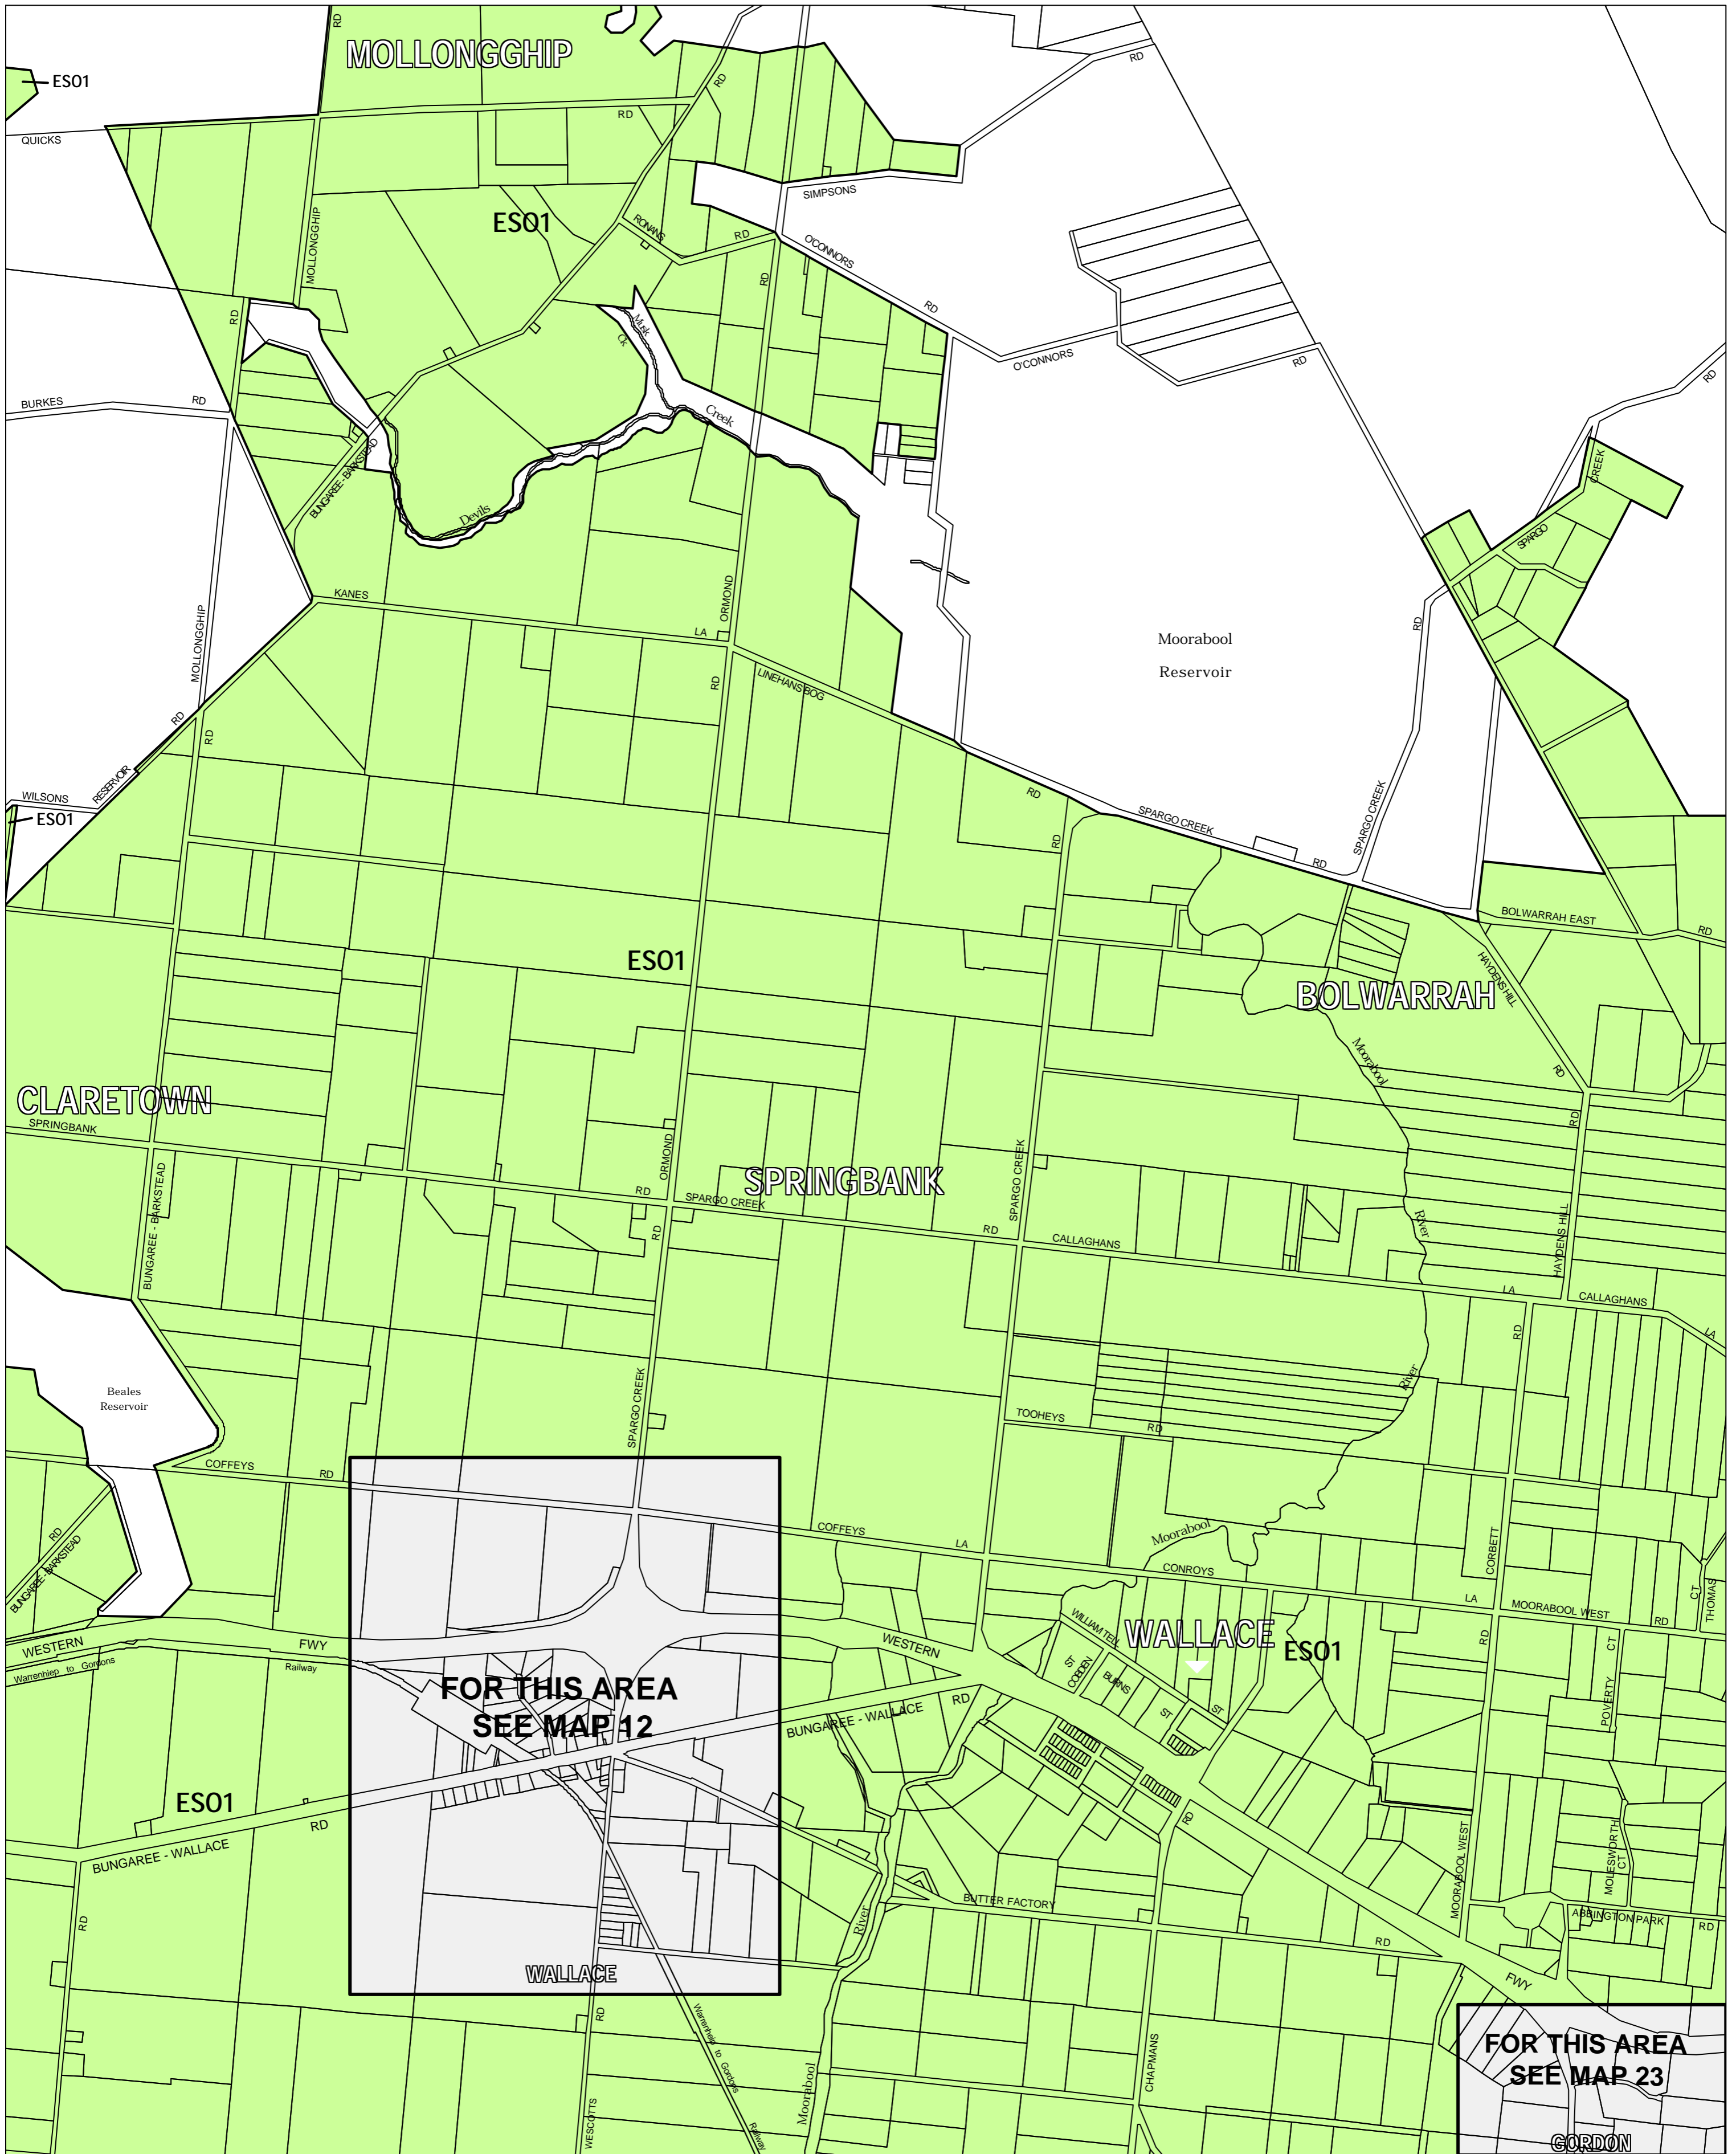

MOORABOOL PLANNING SCHEME - LOCAL PROVISION

Overlays

- ES01 Environmental Significance Overlay - Schedule 1

AUSTRALIAN MAP GRID ZONE 55

Printed: 8/6/2007