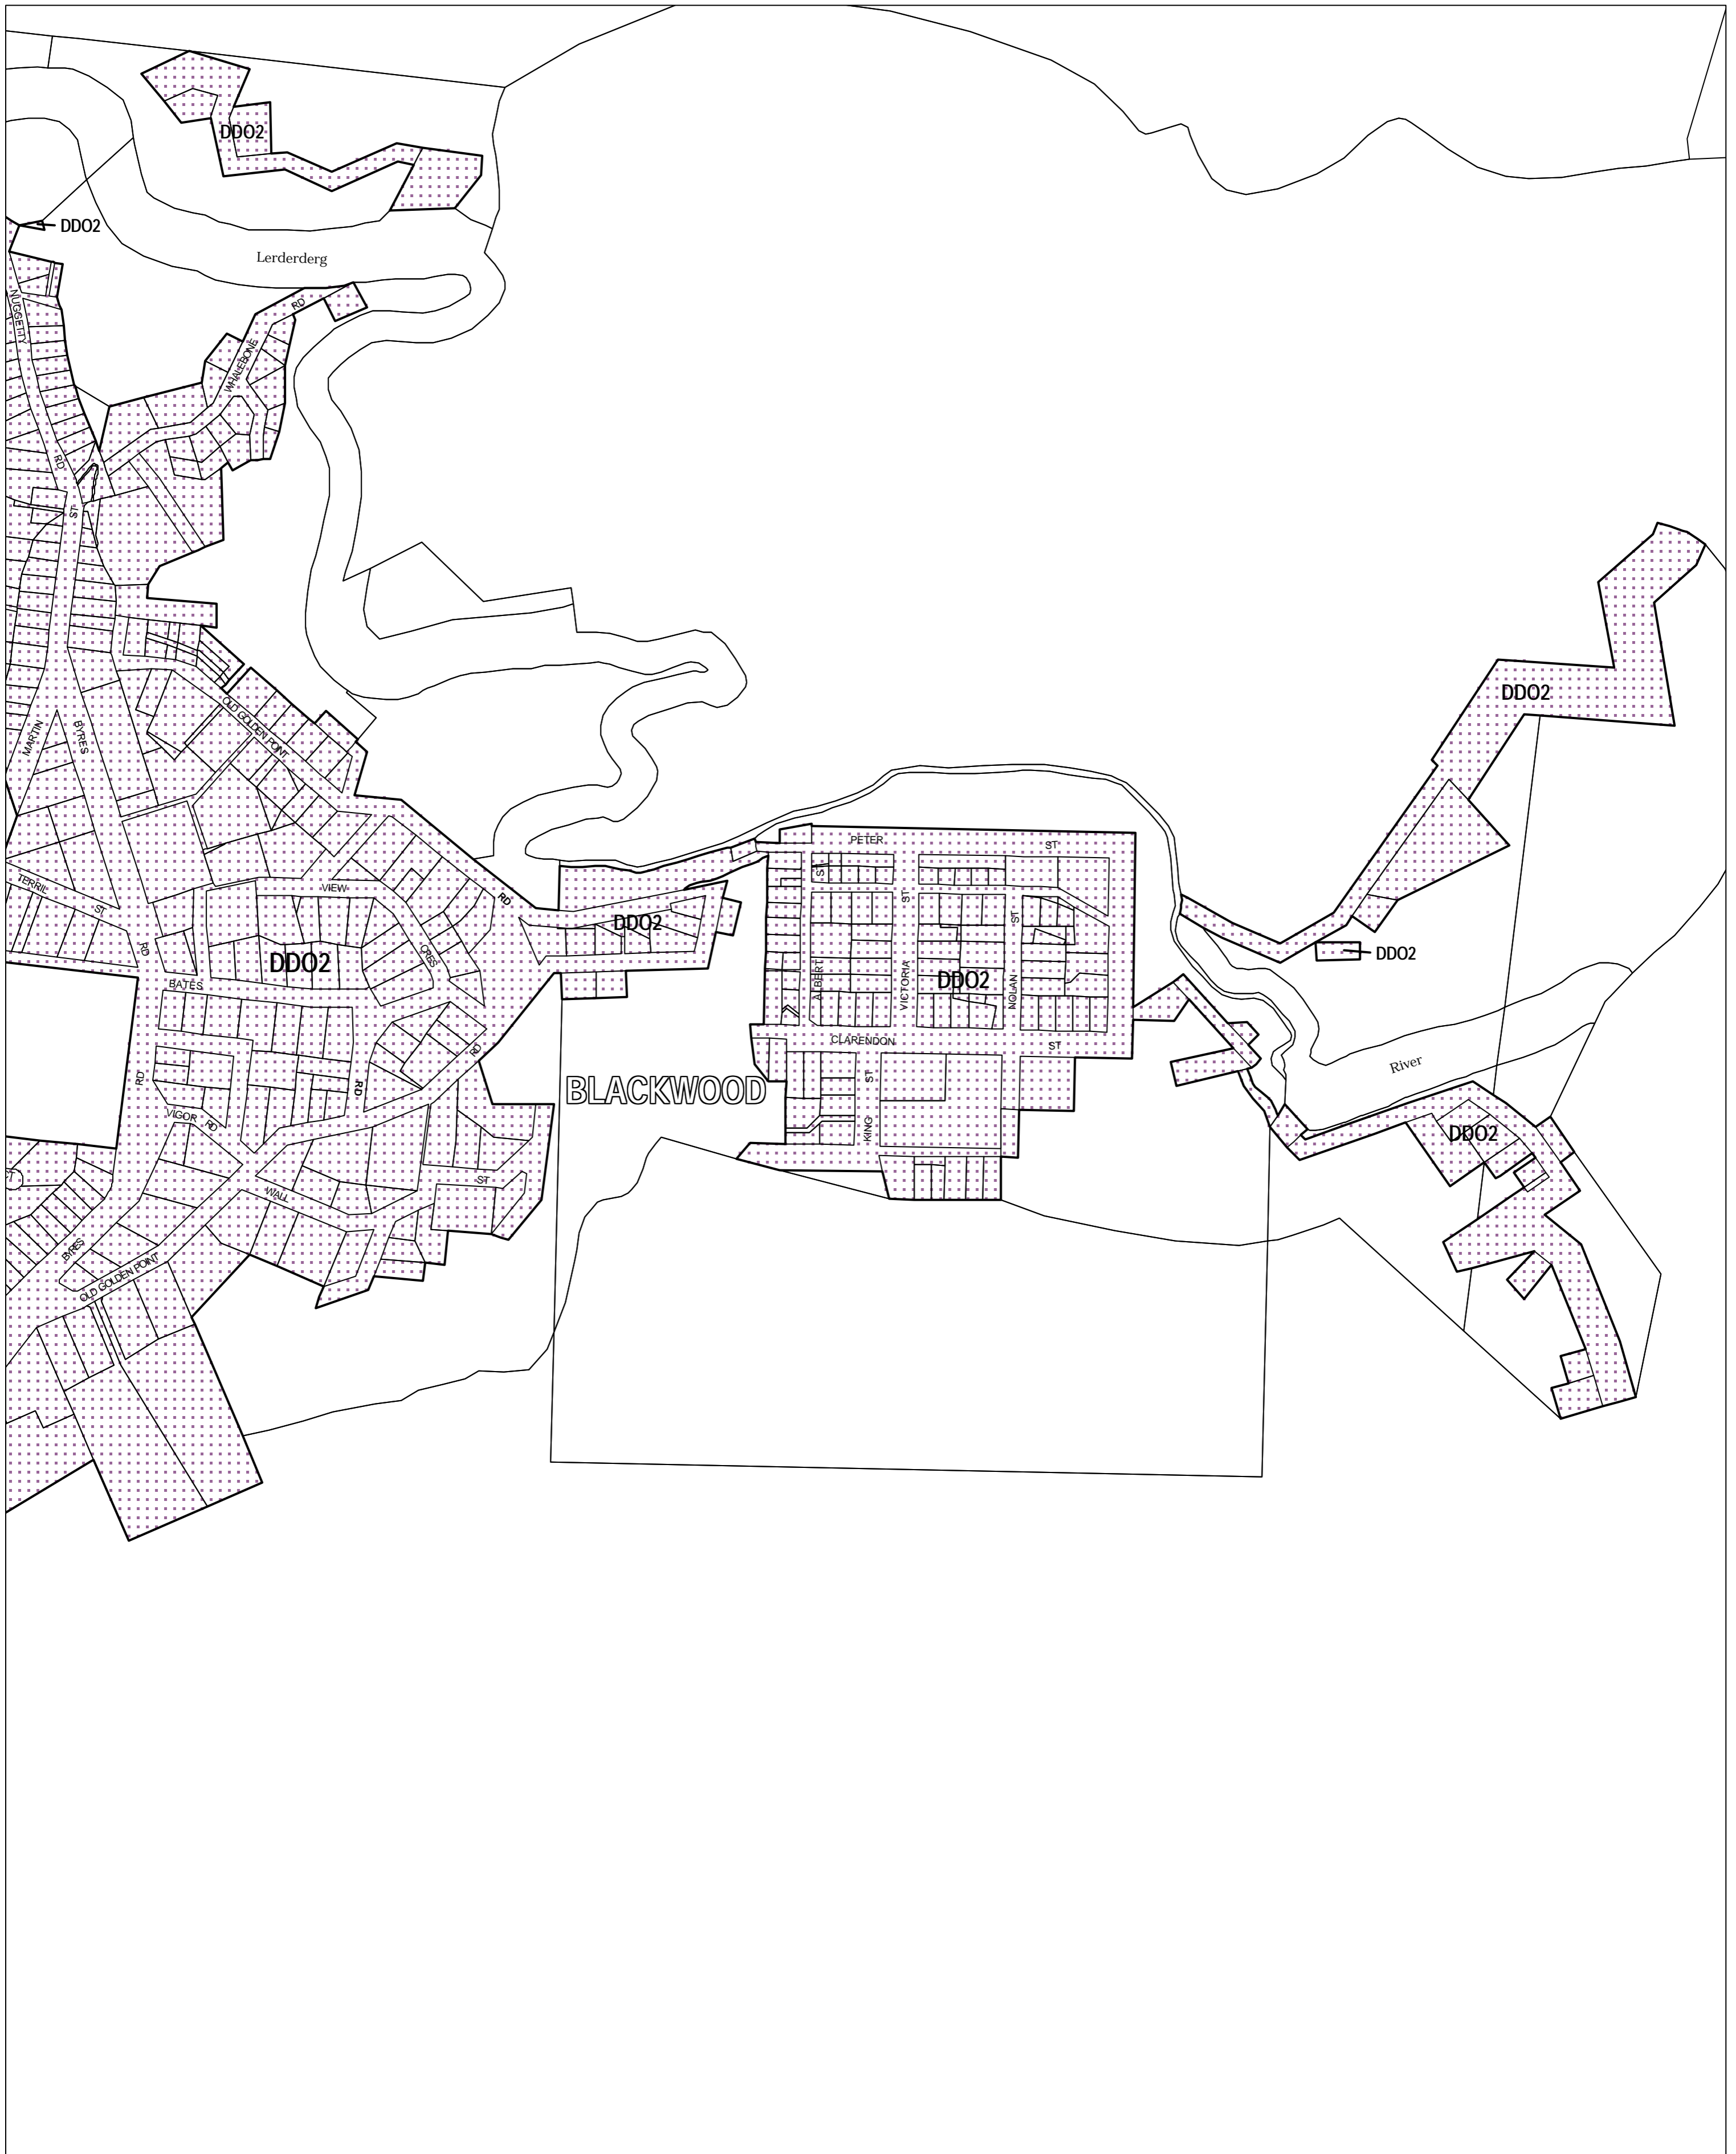

MOORABOOL PLANNING SCHEME - LOCAL PROVISION

Overlays
DDO2 Design And Development Overlay - Schedule 2

AUSTRALIAN MAP GRID ZONE 55

Printed: 12/6/2007