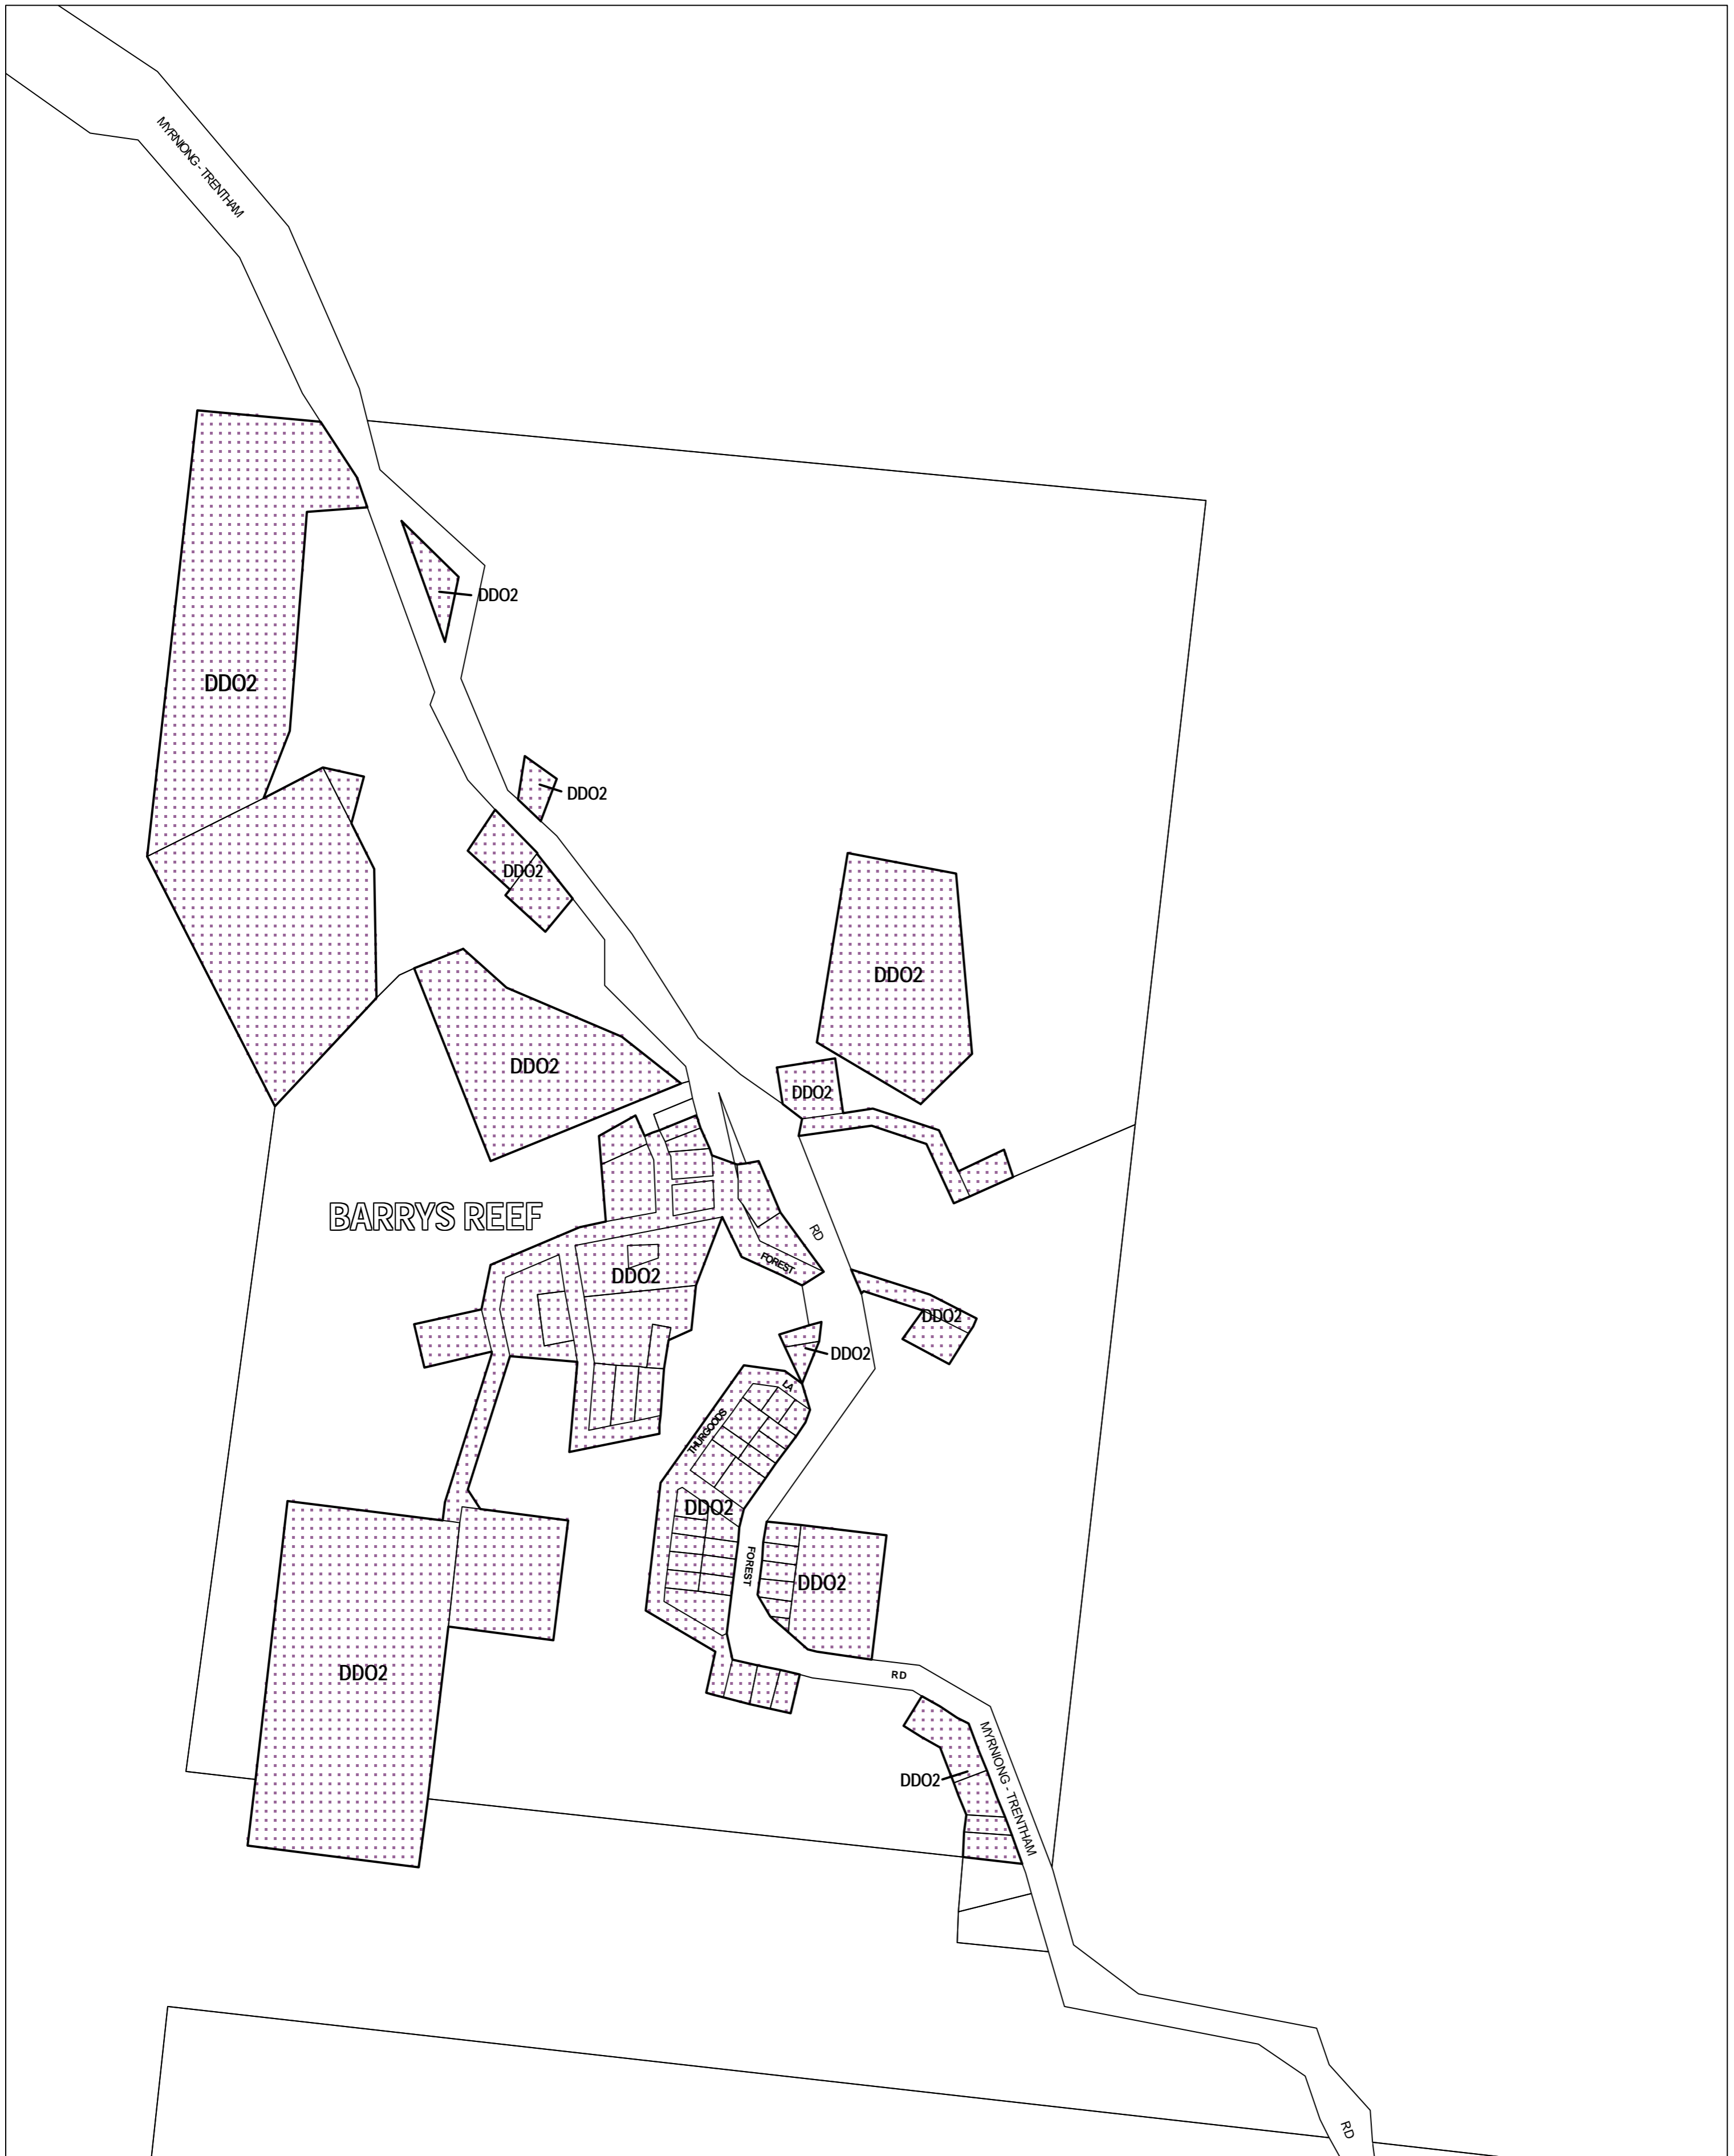

MOORABOOL PLANNING SCHEME - LOCAL PROVISION

Overlays

DDO2 Design And Development Overlay - Schedule 2

AUSTRALIAN MAP GRID ZONE 55

Printed: 12/6/2007