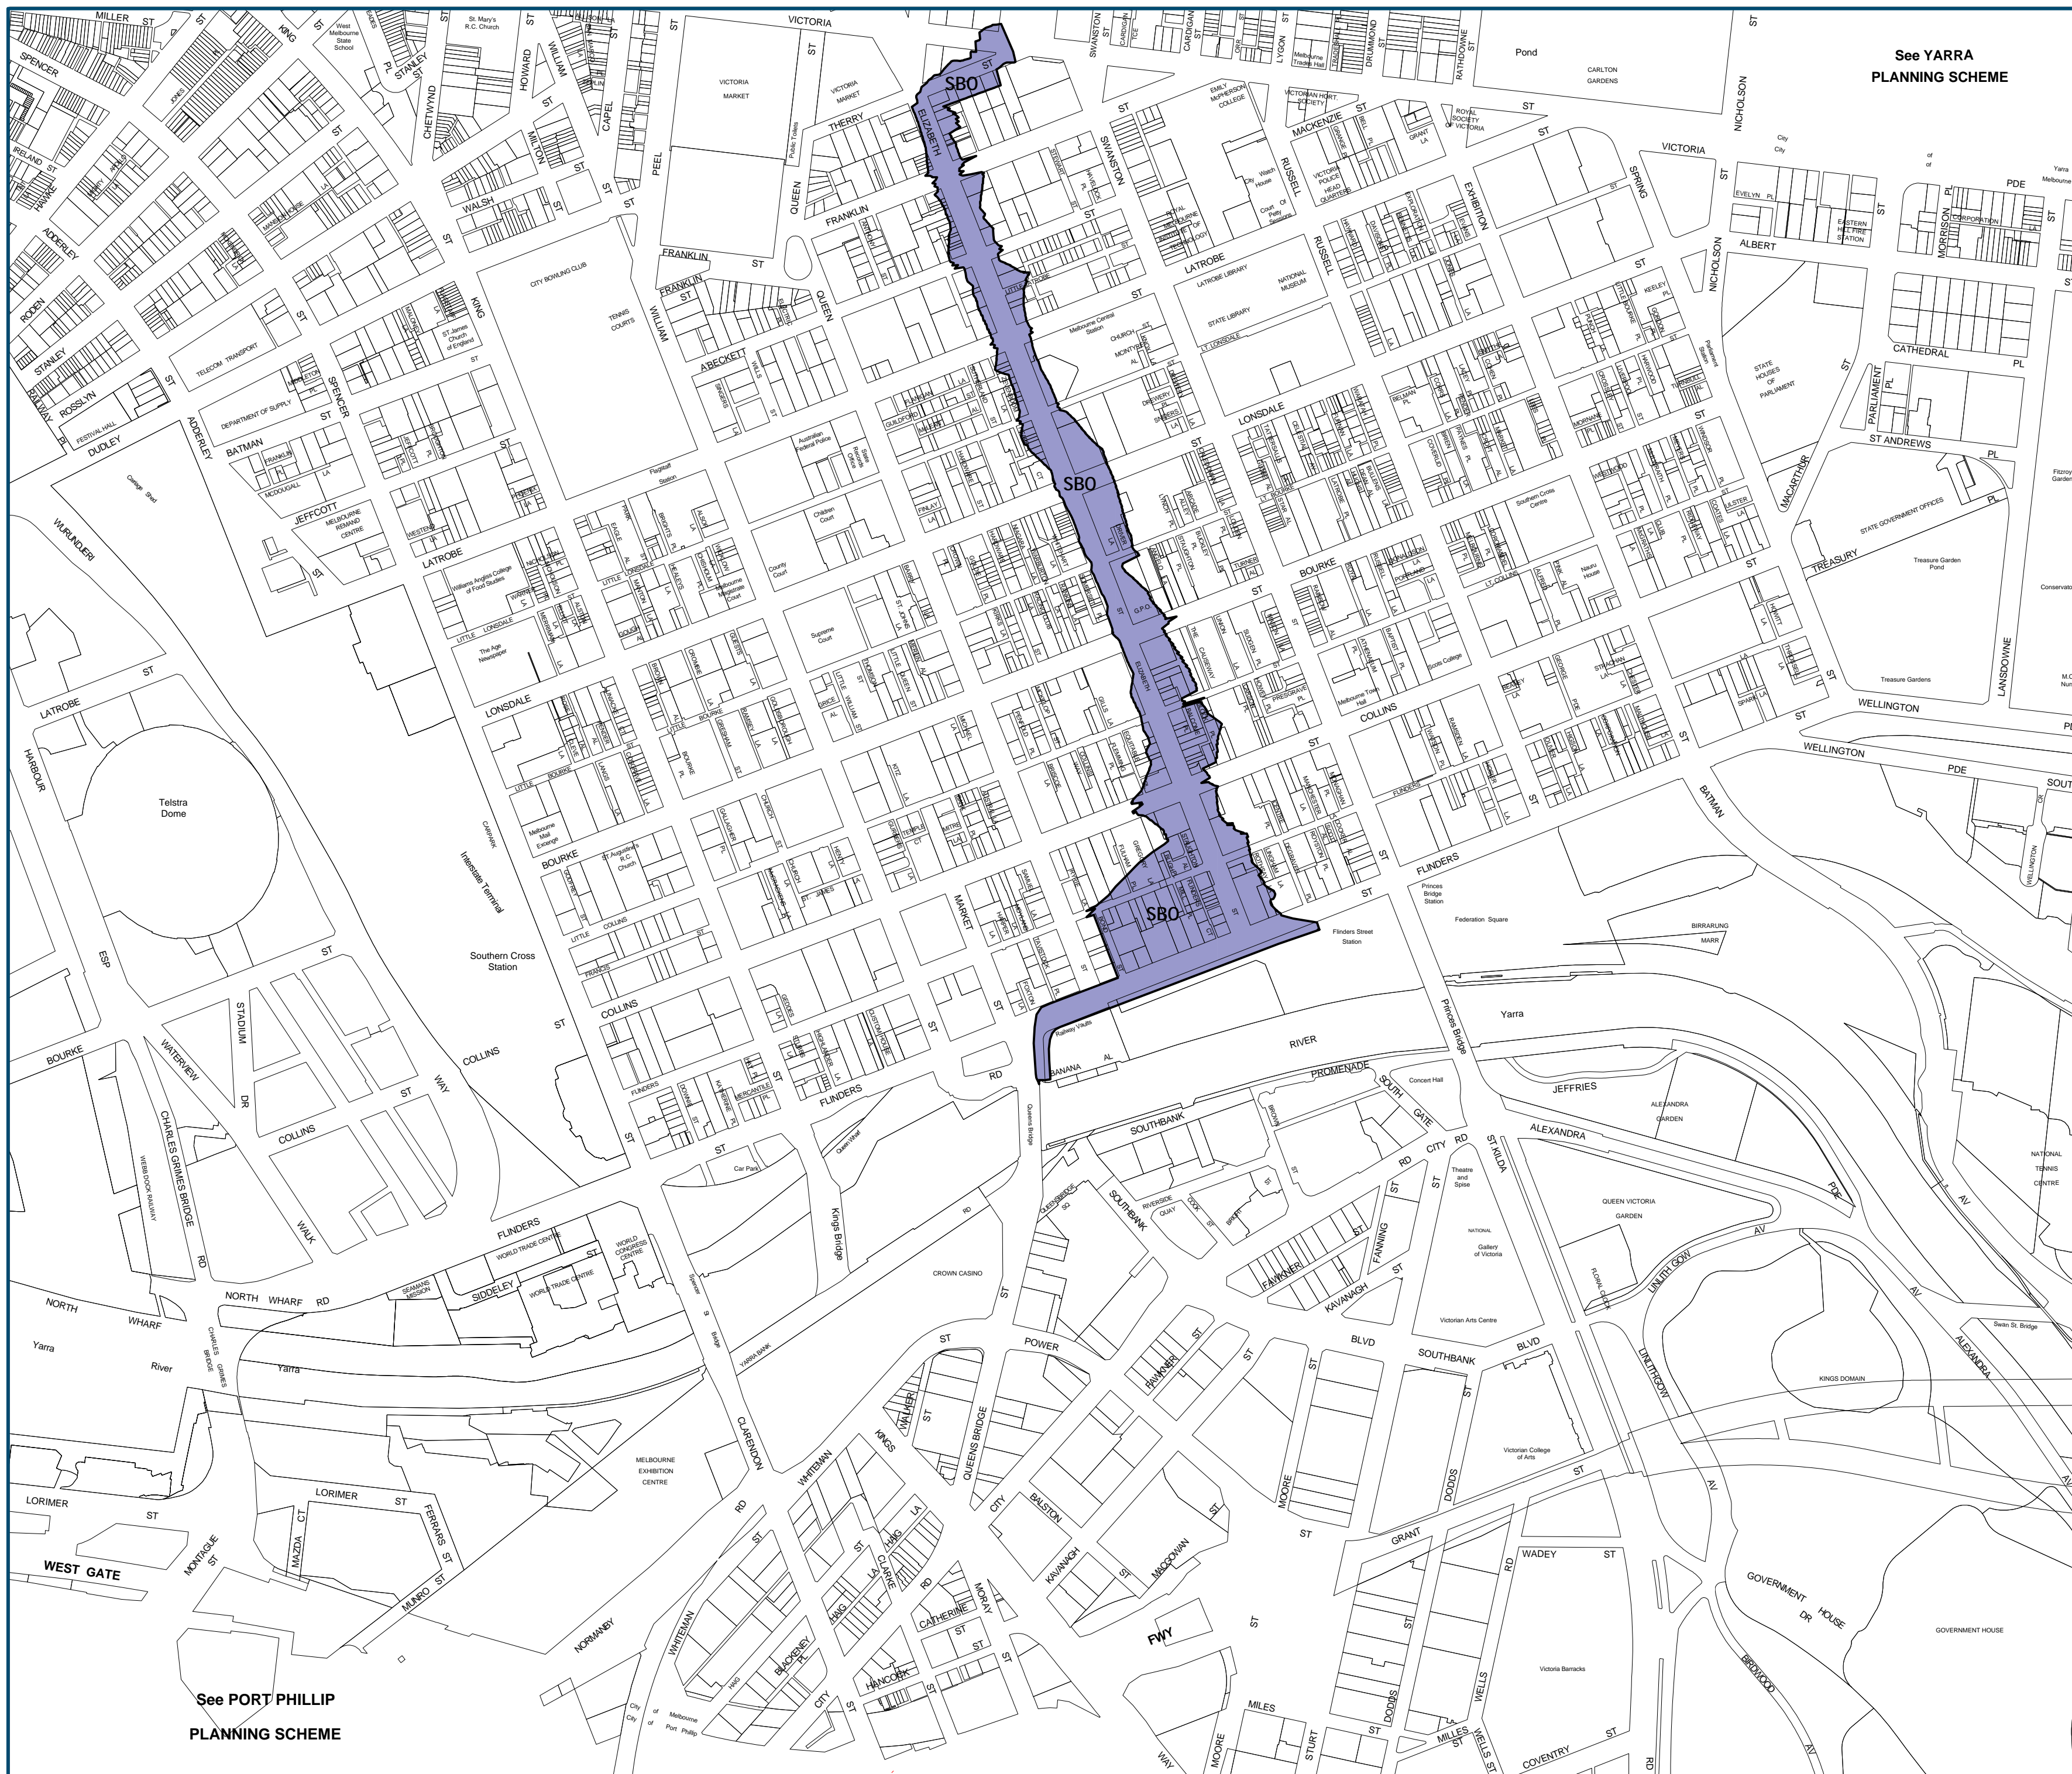

MELBOURNE PLANNING SCHEME - LOCAL PROVISION

**SPECIAL BUILDING OVERLAY**

**Overlays**

- Special Building Overlay

INDEX TO ADJOINING MAPS

See PORT PHILLIP PLANNING SCHEME

See YARRA PLANNING SCHEME