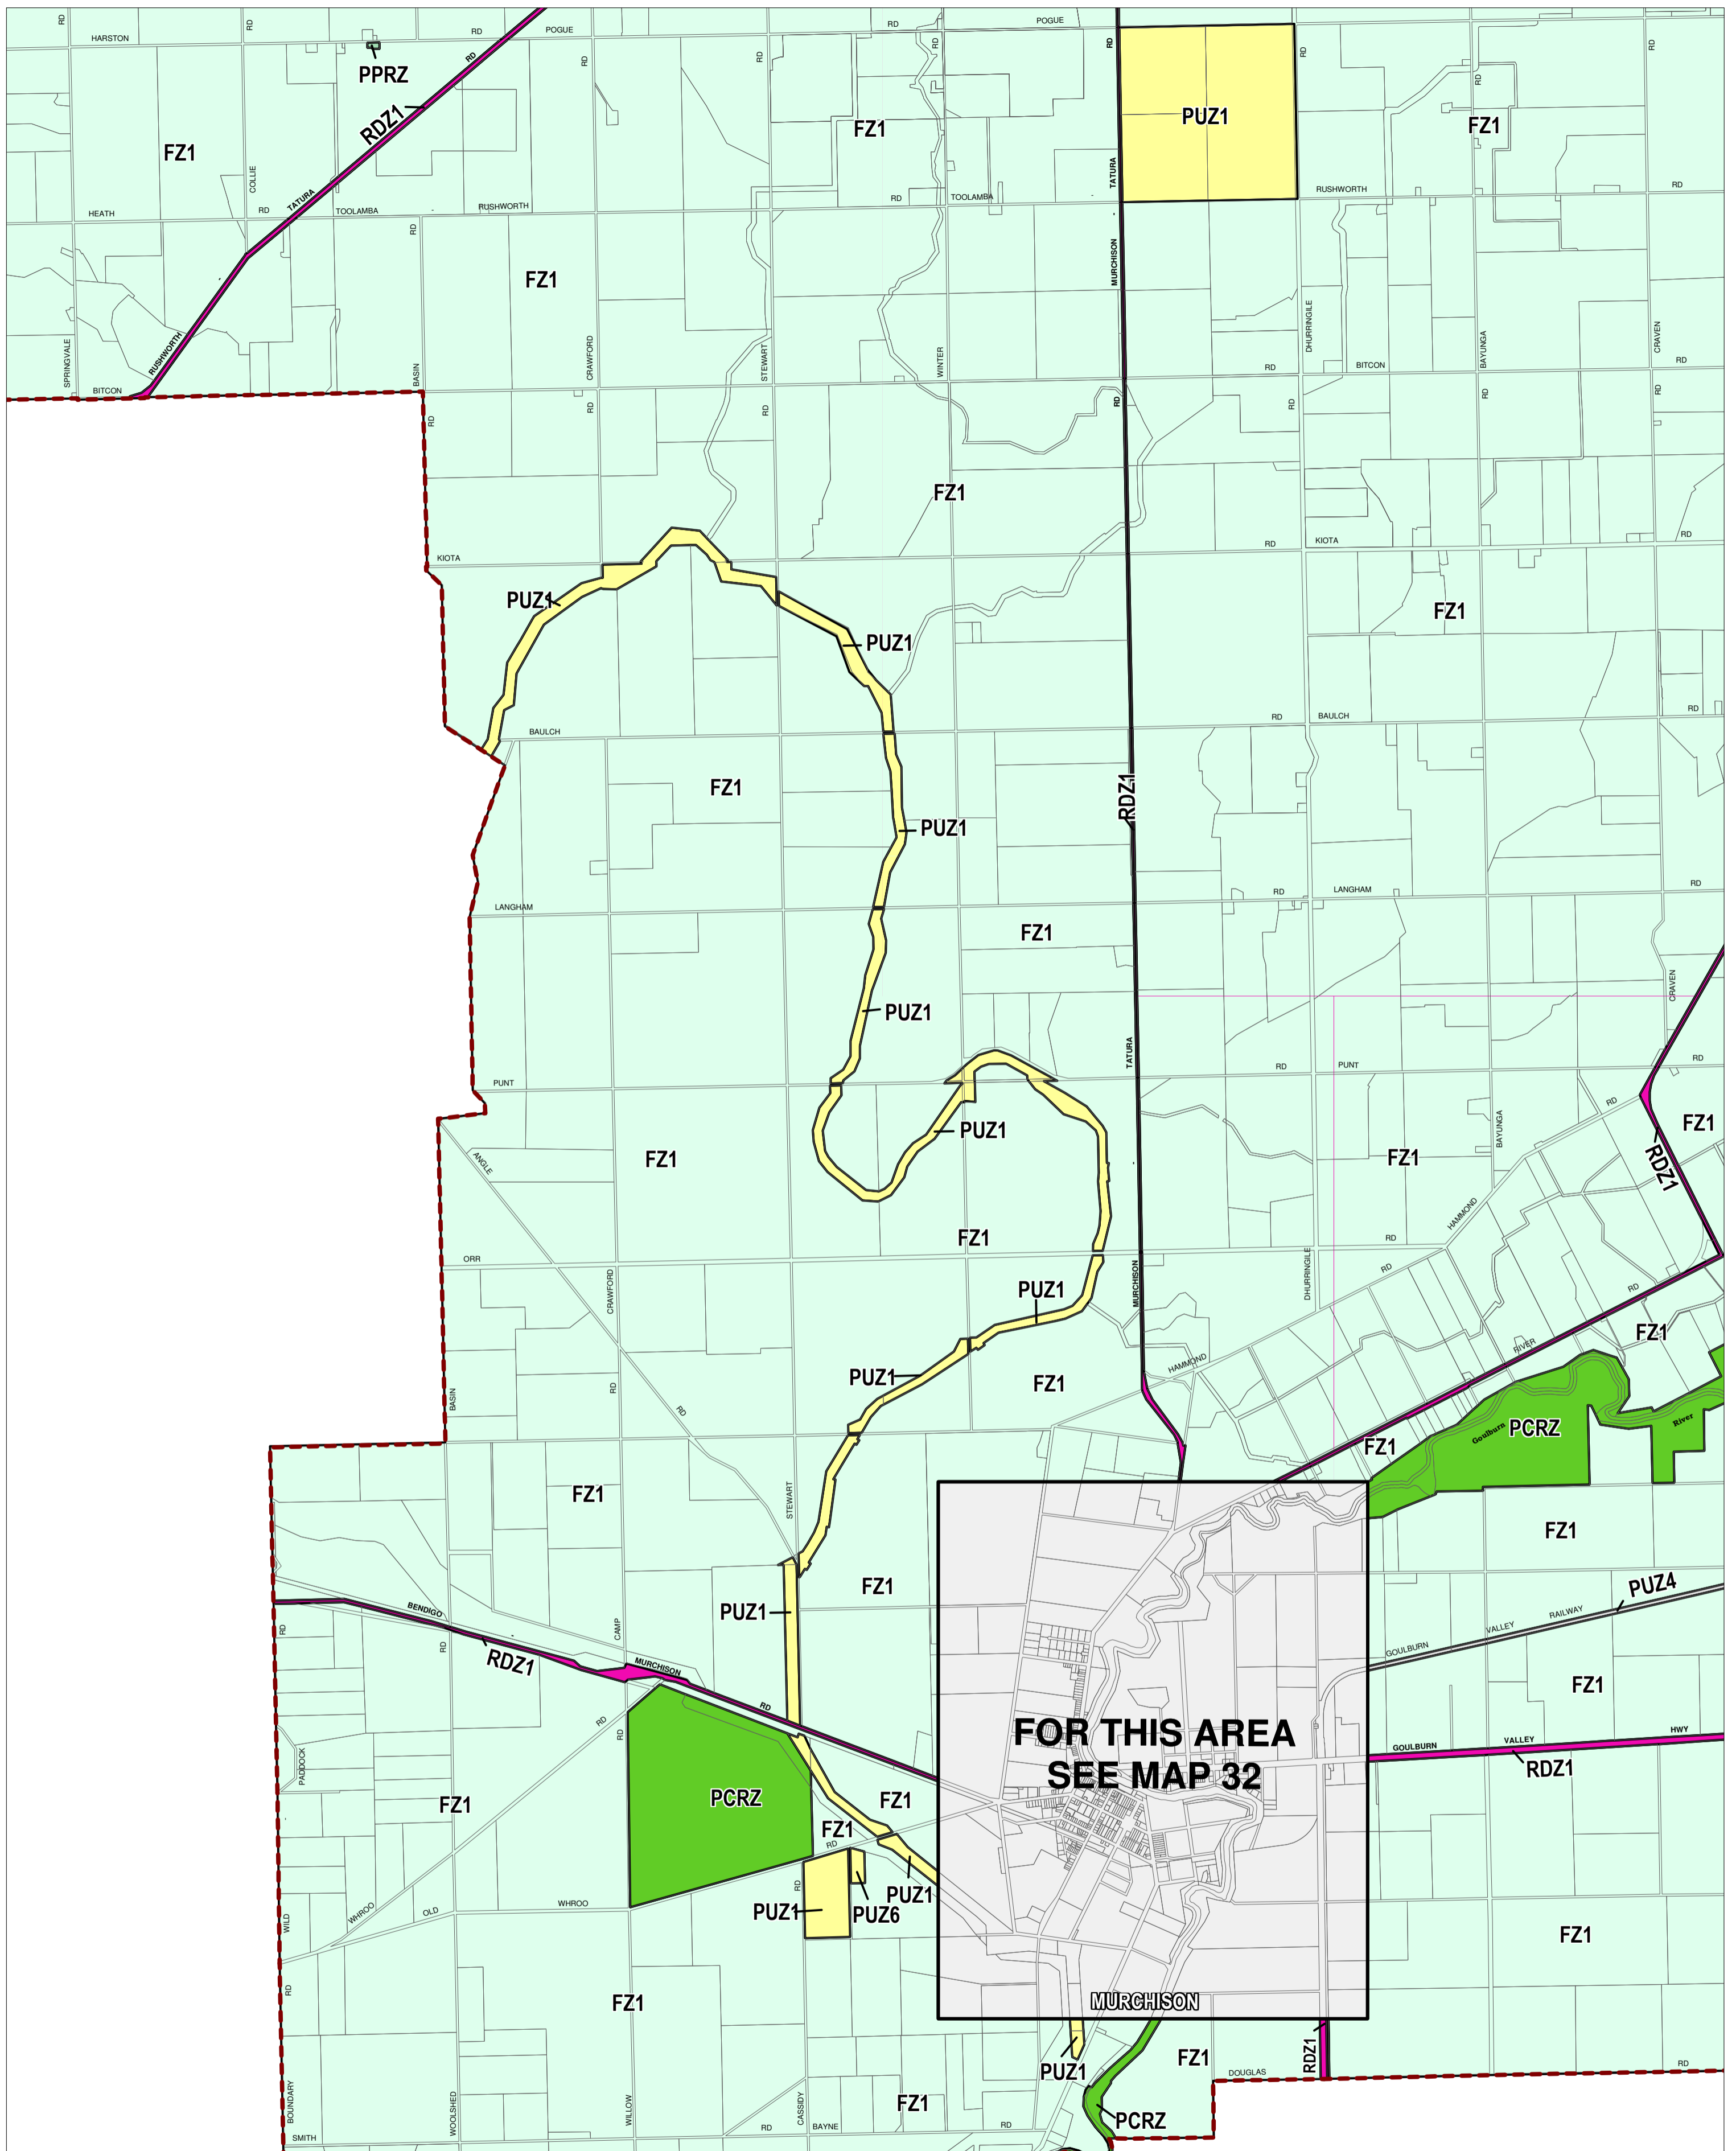

GREATER SHEPPARTON PLANNING SCHEME - LOCAL PROVISION

AUSTRALIAN MAP GRID ZONE 55

Printed: 16/9/2013

AMENDMENT C121

ZONES

MAP No 31