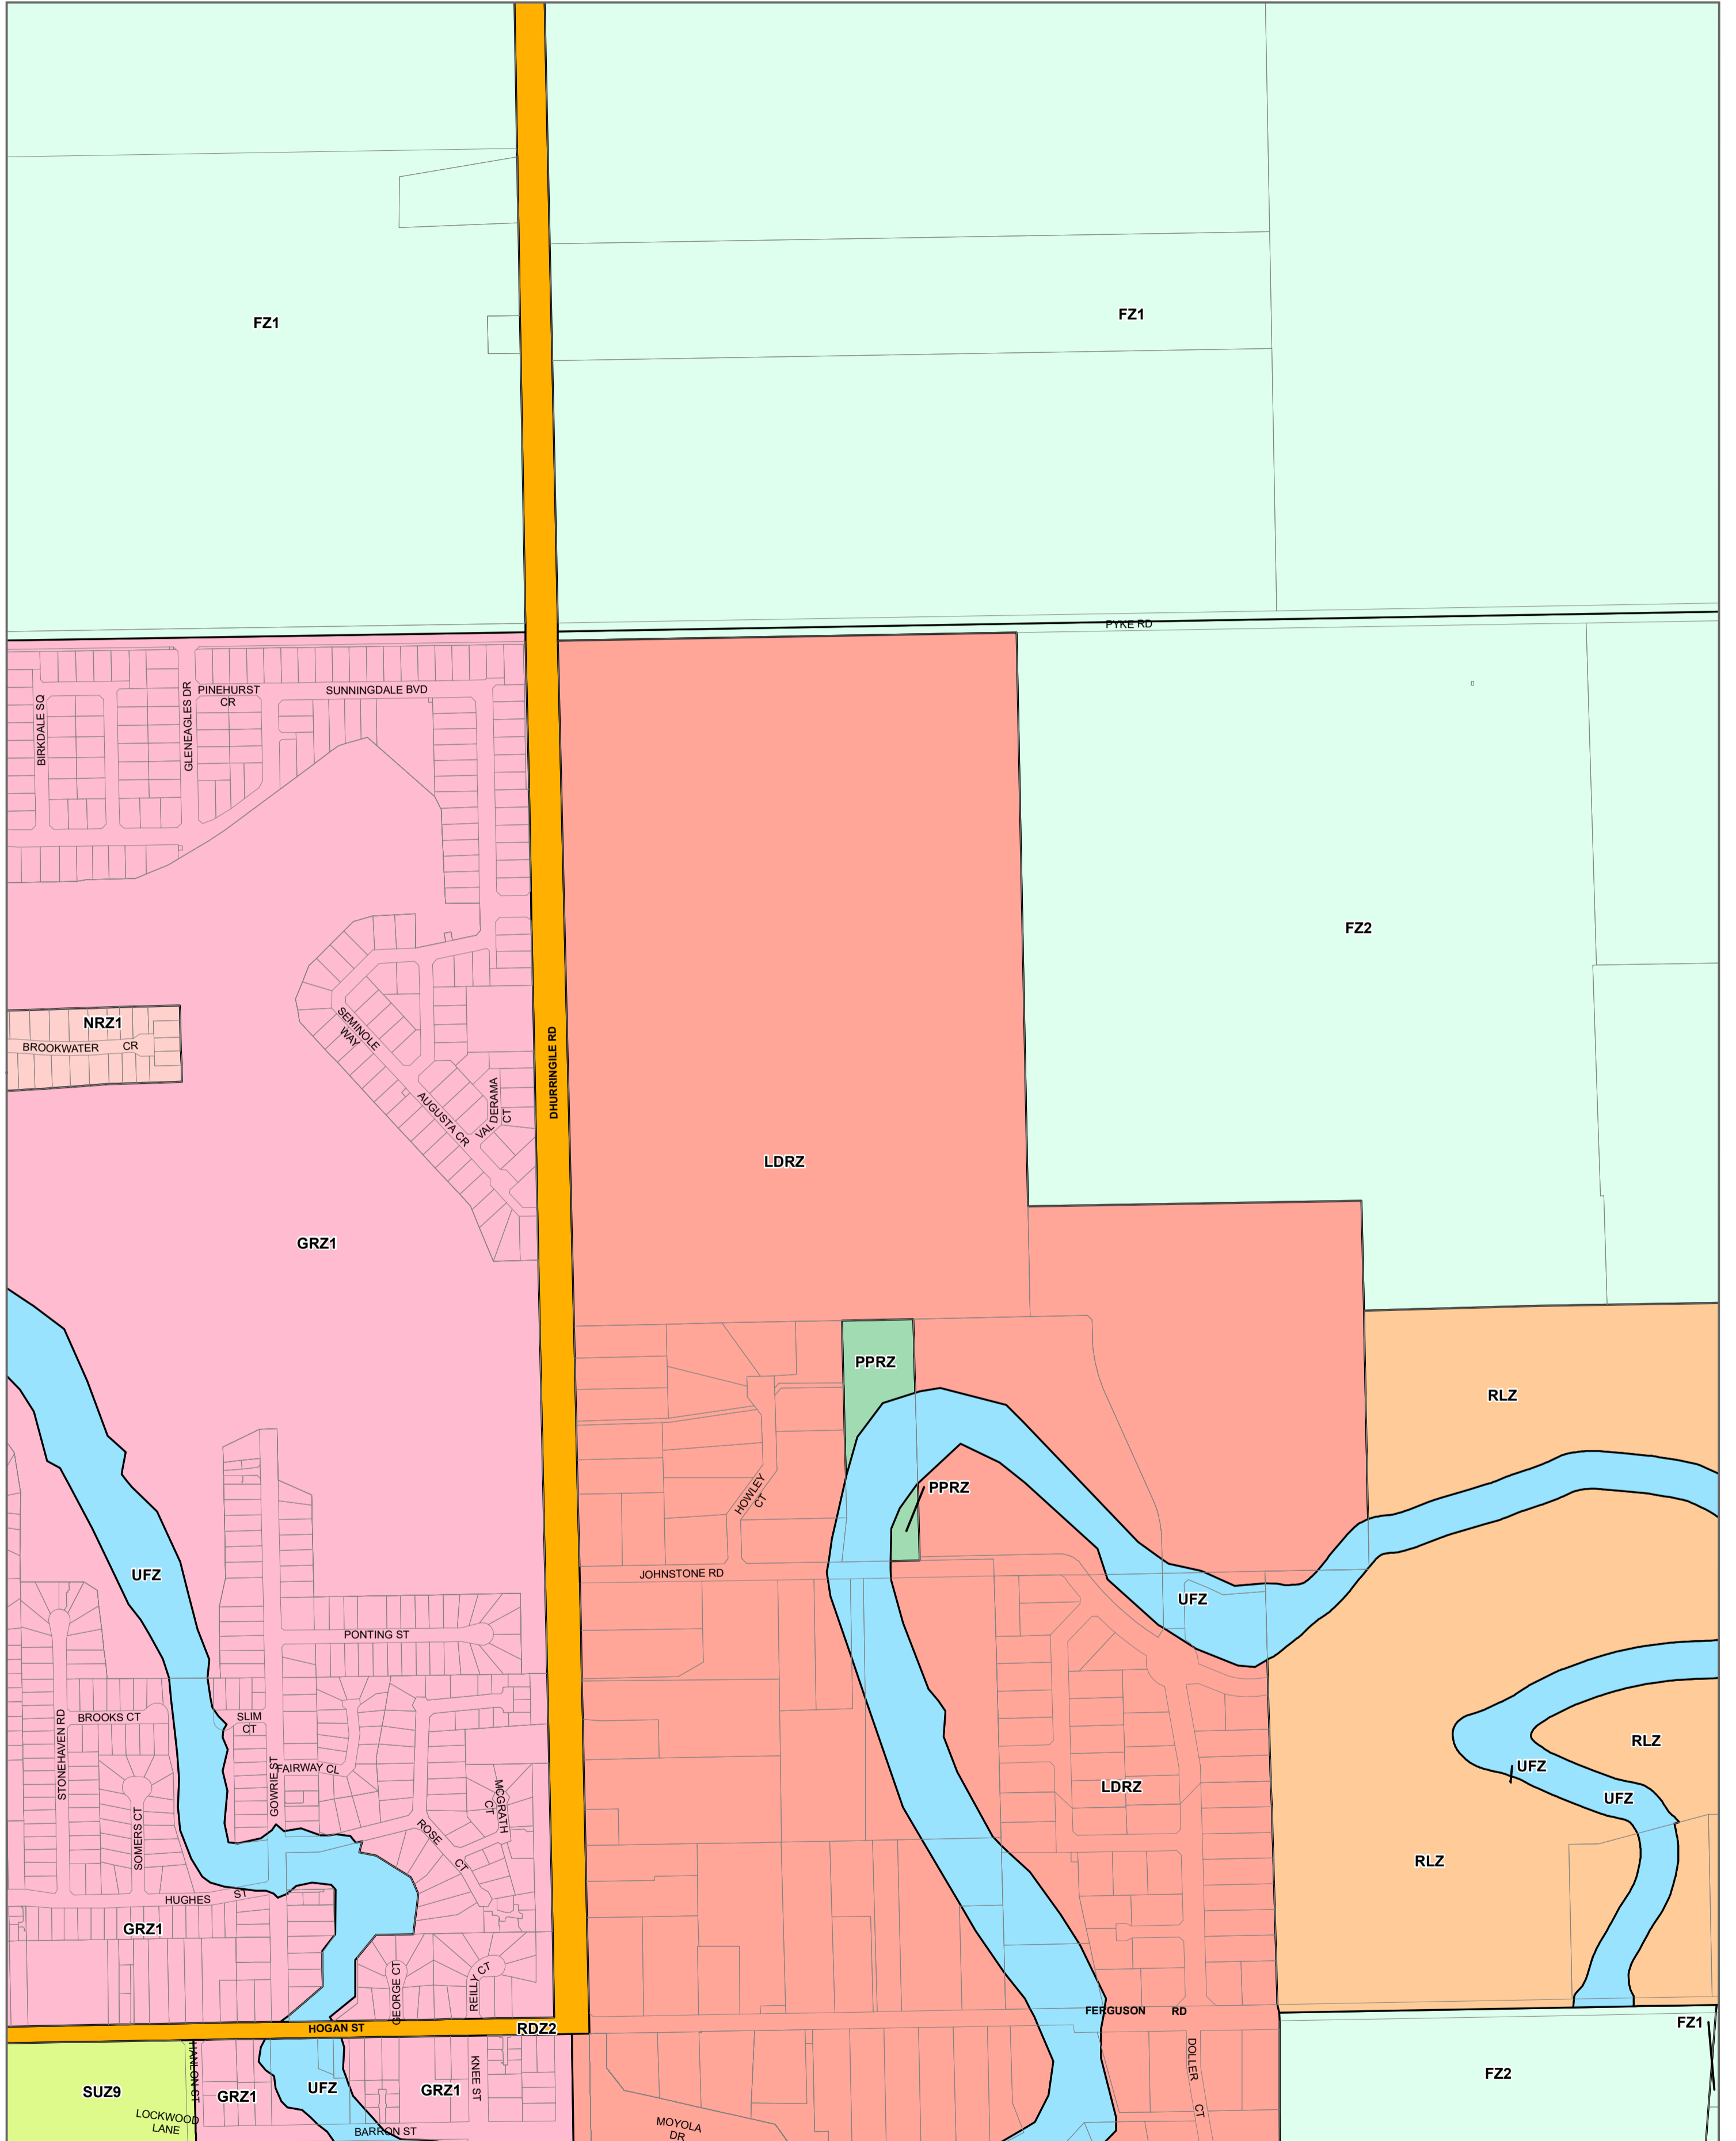

GREATER SHEPPARTON PLANNING SCHEME - LOCAL PROVISION

LEGEND

FZ - Farming Zone	RDZ2 - Road Zone - Category 2
GRZ - General Residential Zone	RLZ - Rural Living Zone
LDRZ - Low Density Residential Zone	SUZ - Special Use Zone
NRZ - Neighbourhood Residential Zone	UFZ - Urban Floodway Zone
PPRZ - Public Park and Recreation Zone	

© The State of Victoria Department of Environment, Land, Water and Planning 2020

NORTH

Planning Group
AMENDMENT C221gshe
 Printed: 1/09/2020

Environment,
Land, Water
and Planning

Australian Map Grid Zone 55