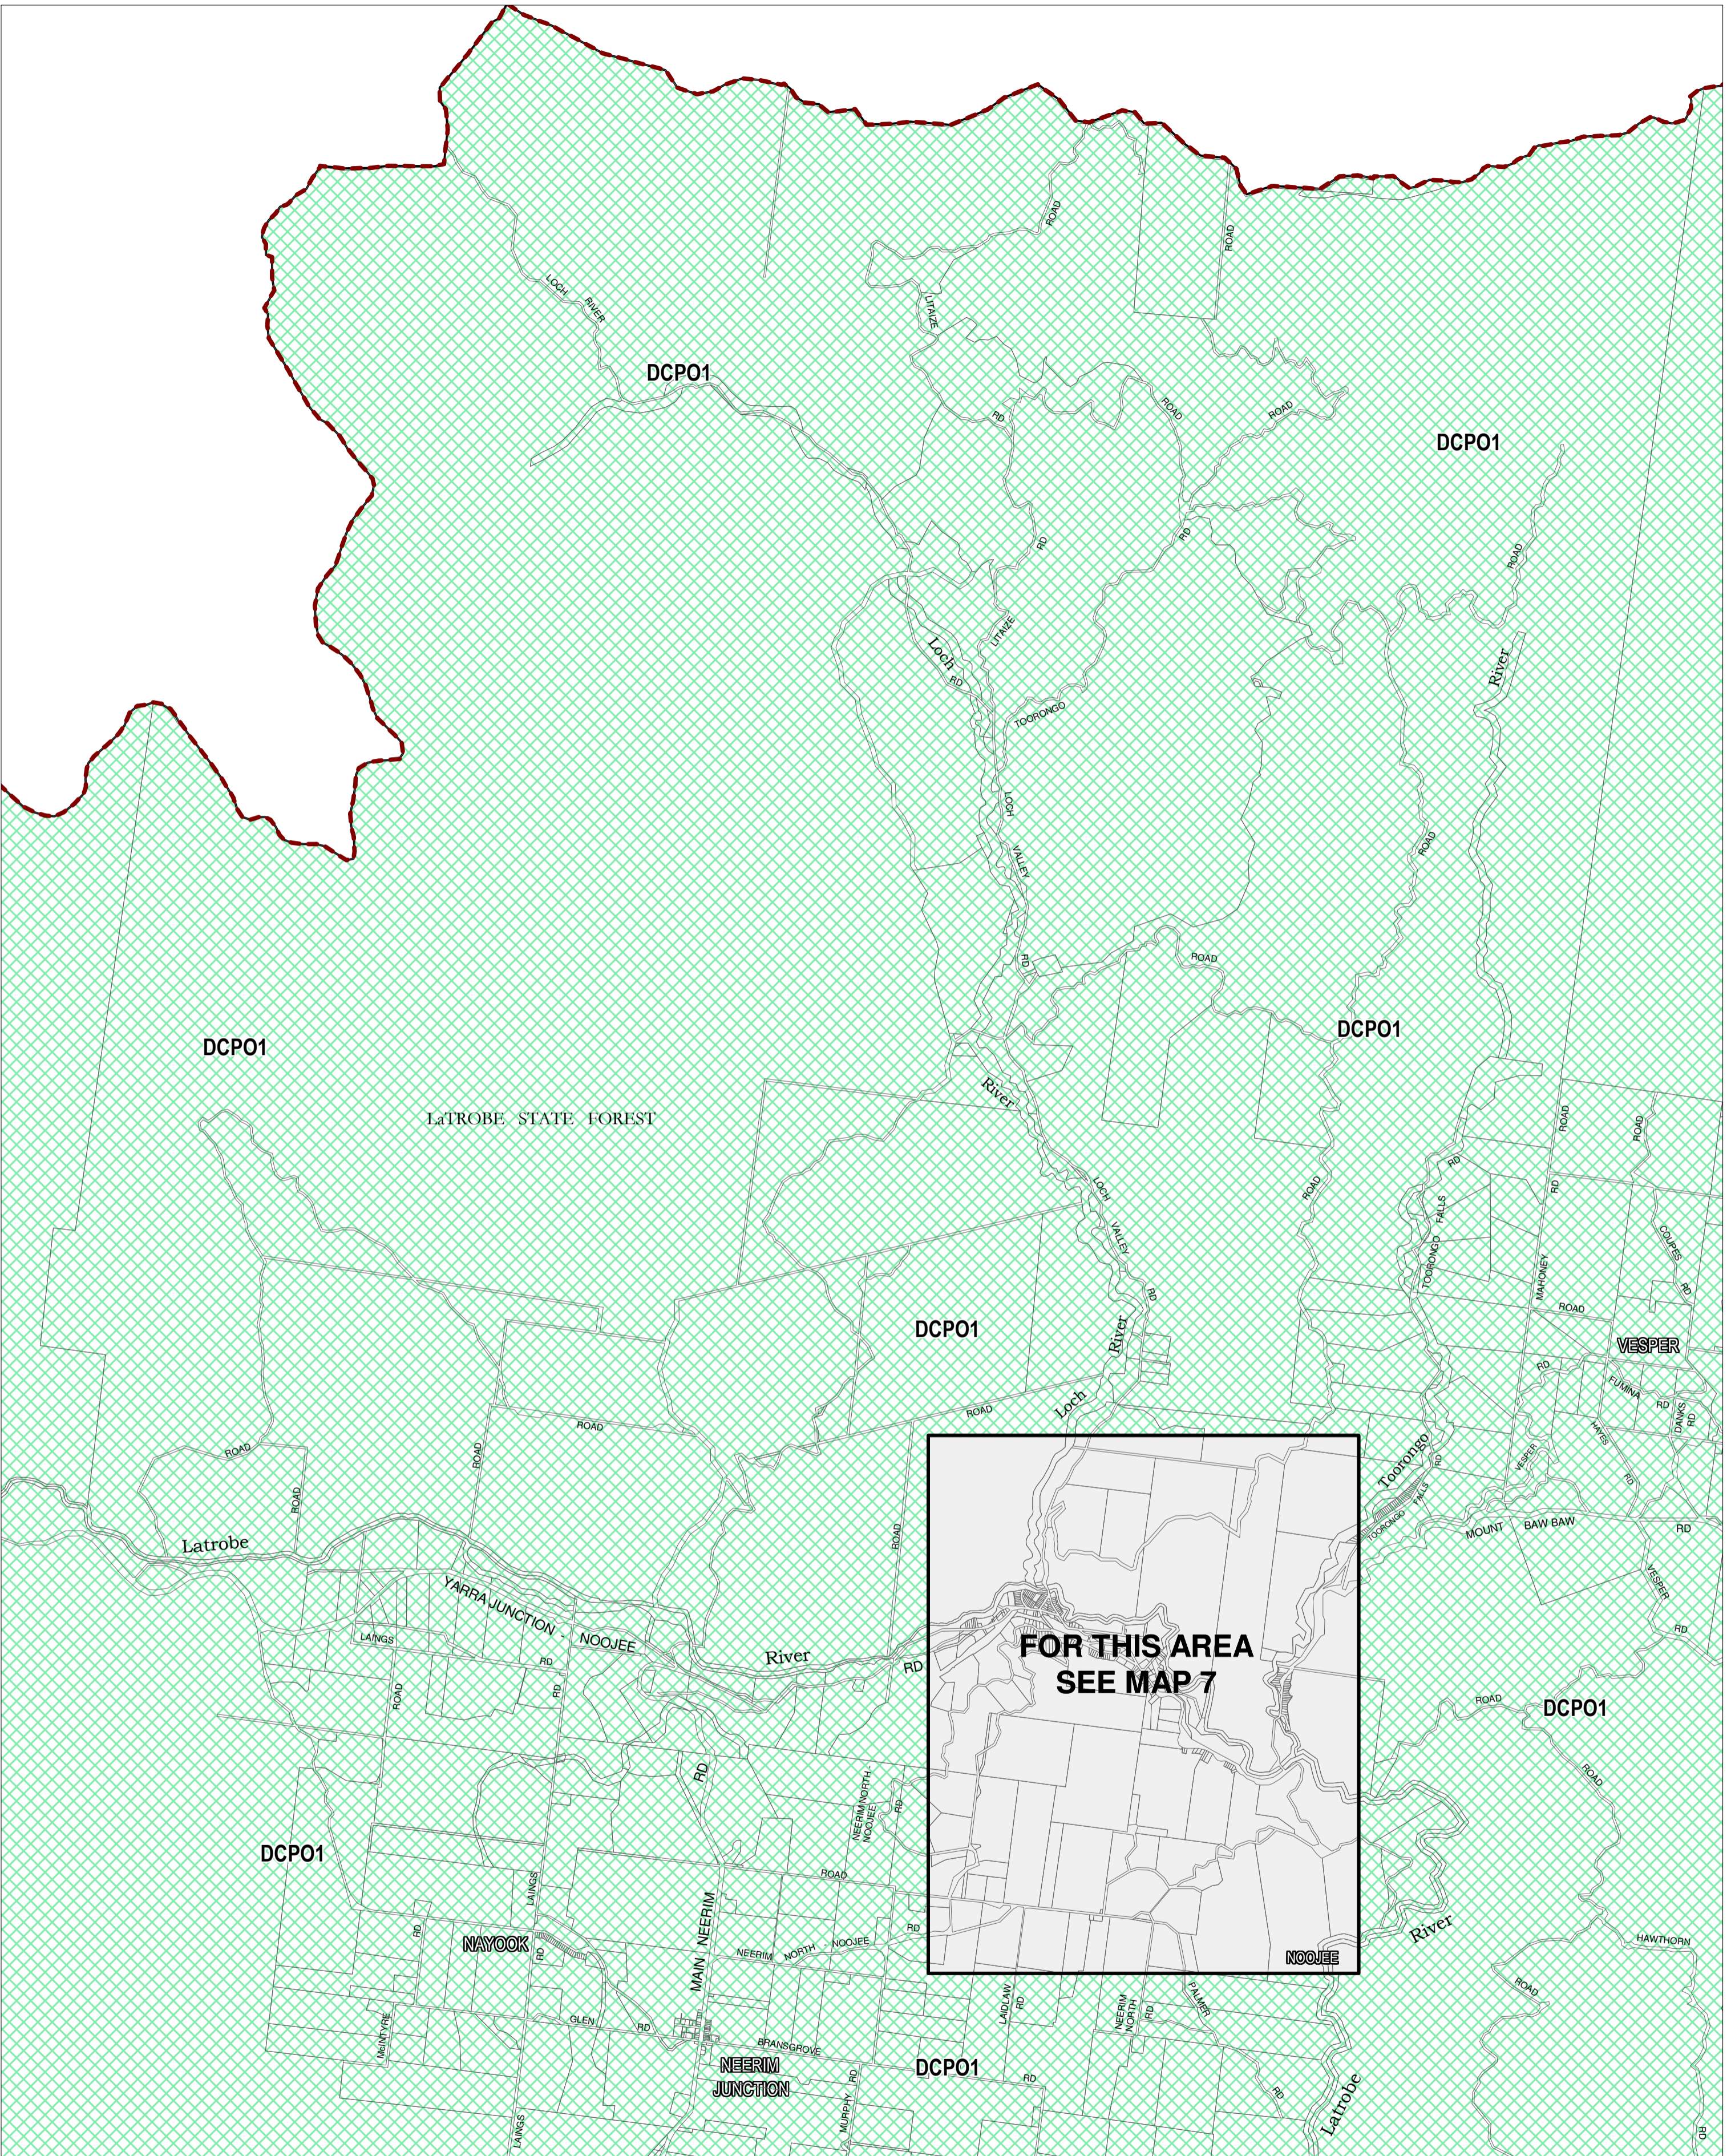

BAW BAW PLANNING SCHEME - LOCAL PROVISION

Overlays

DCPO1 Development Contributions Plan Overlay - Schedule 1

AUSTRALIAN MAP GRID ZONE 55

INDEX TO ADJOINING METRIC SERIES MAP

Printed: 17/7/2015

AMENDMENT C112