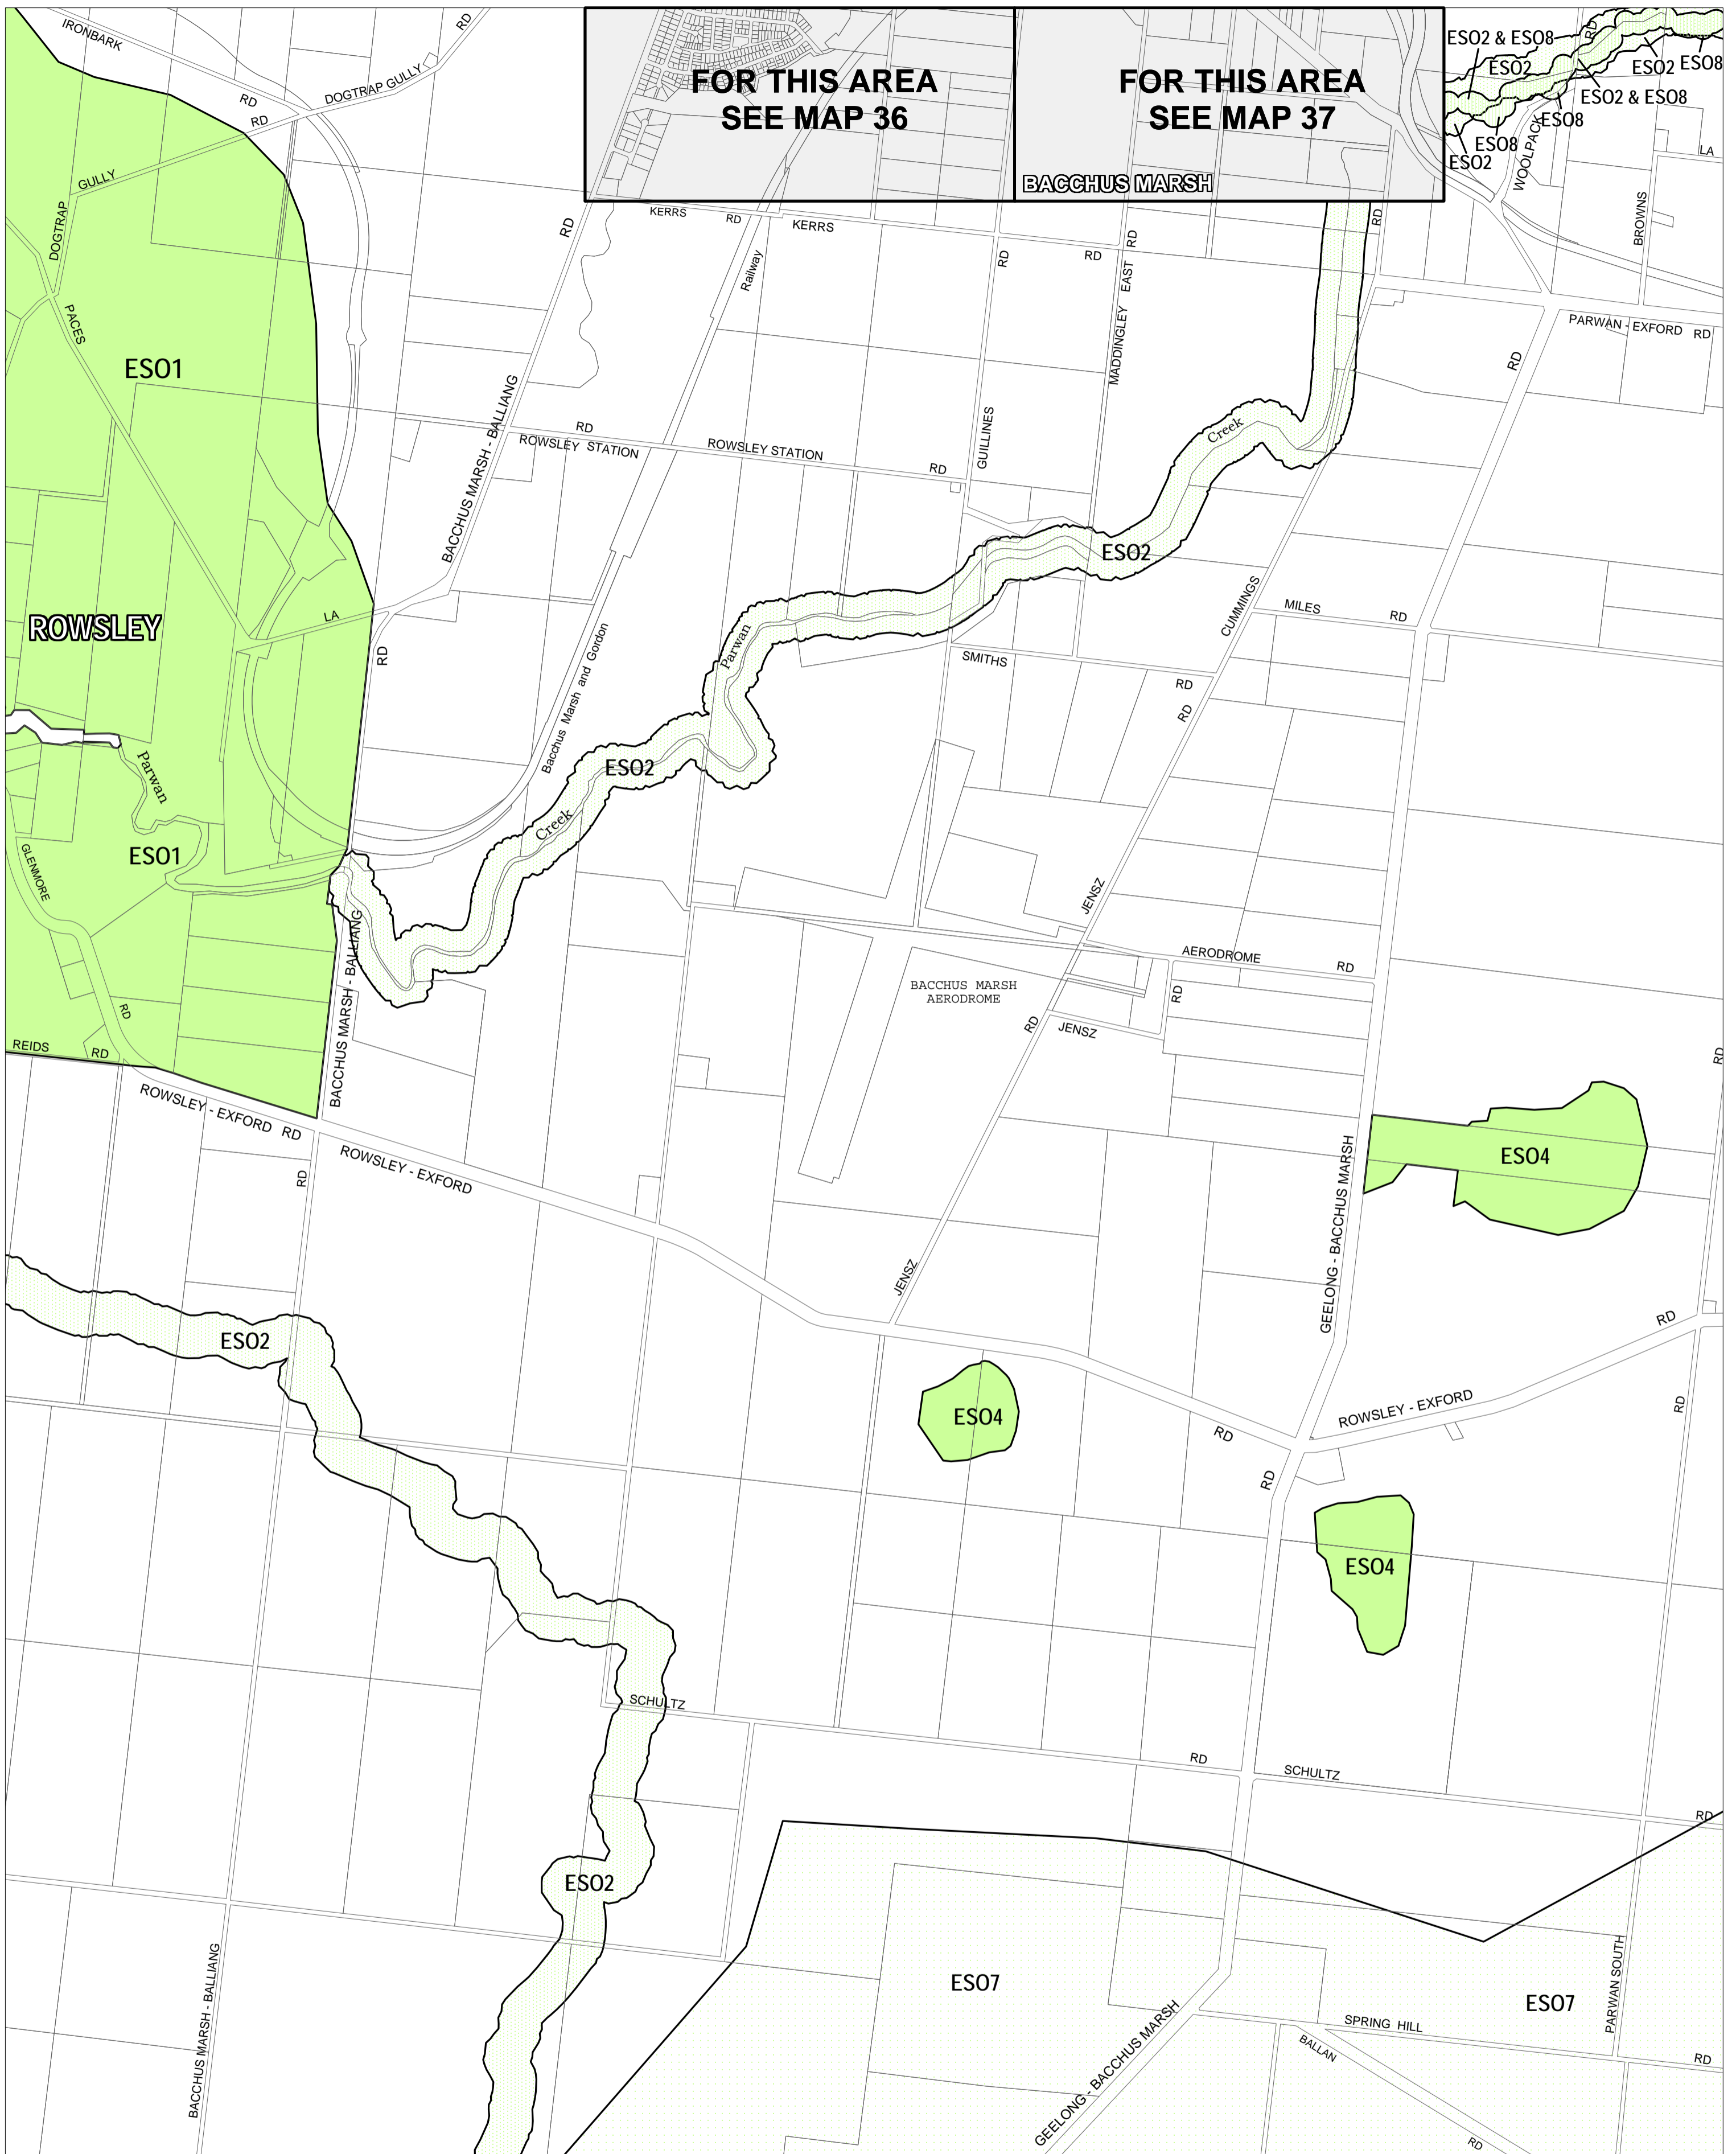

MOORABOOL PLANNING SCHEME - LOCAL PROVISION

Overlays	Description
ES01	Environmental Significance Overlay - Schedule 1
ES02	Environmental Significance Overlay - Schedule 2
ES04	Environmental Significance Overlay - Schedule 4
ES07	Environmental Significance Overlay - Schedule 7
ES08	Environmental Significance Overlay - Schedule 8

AUSTRALIAN MAP GRID ZONE 55

Printed: 4/11/2011

AMENDMENT C57