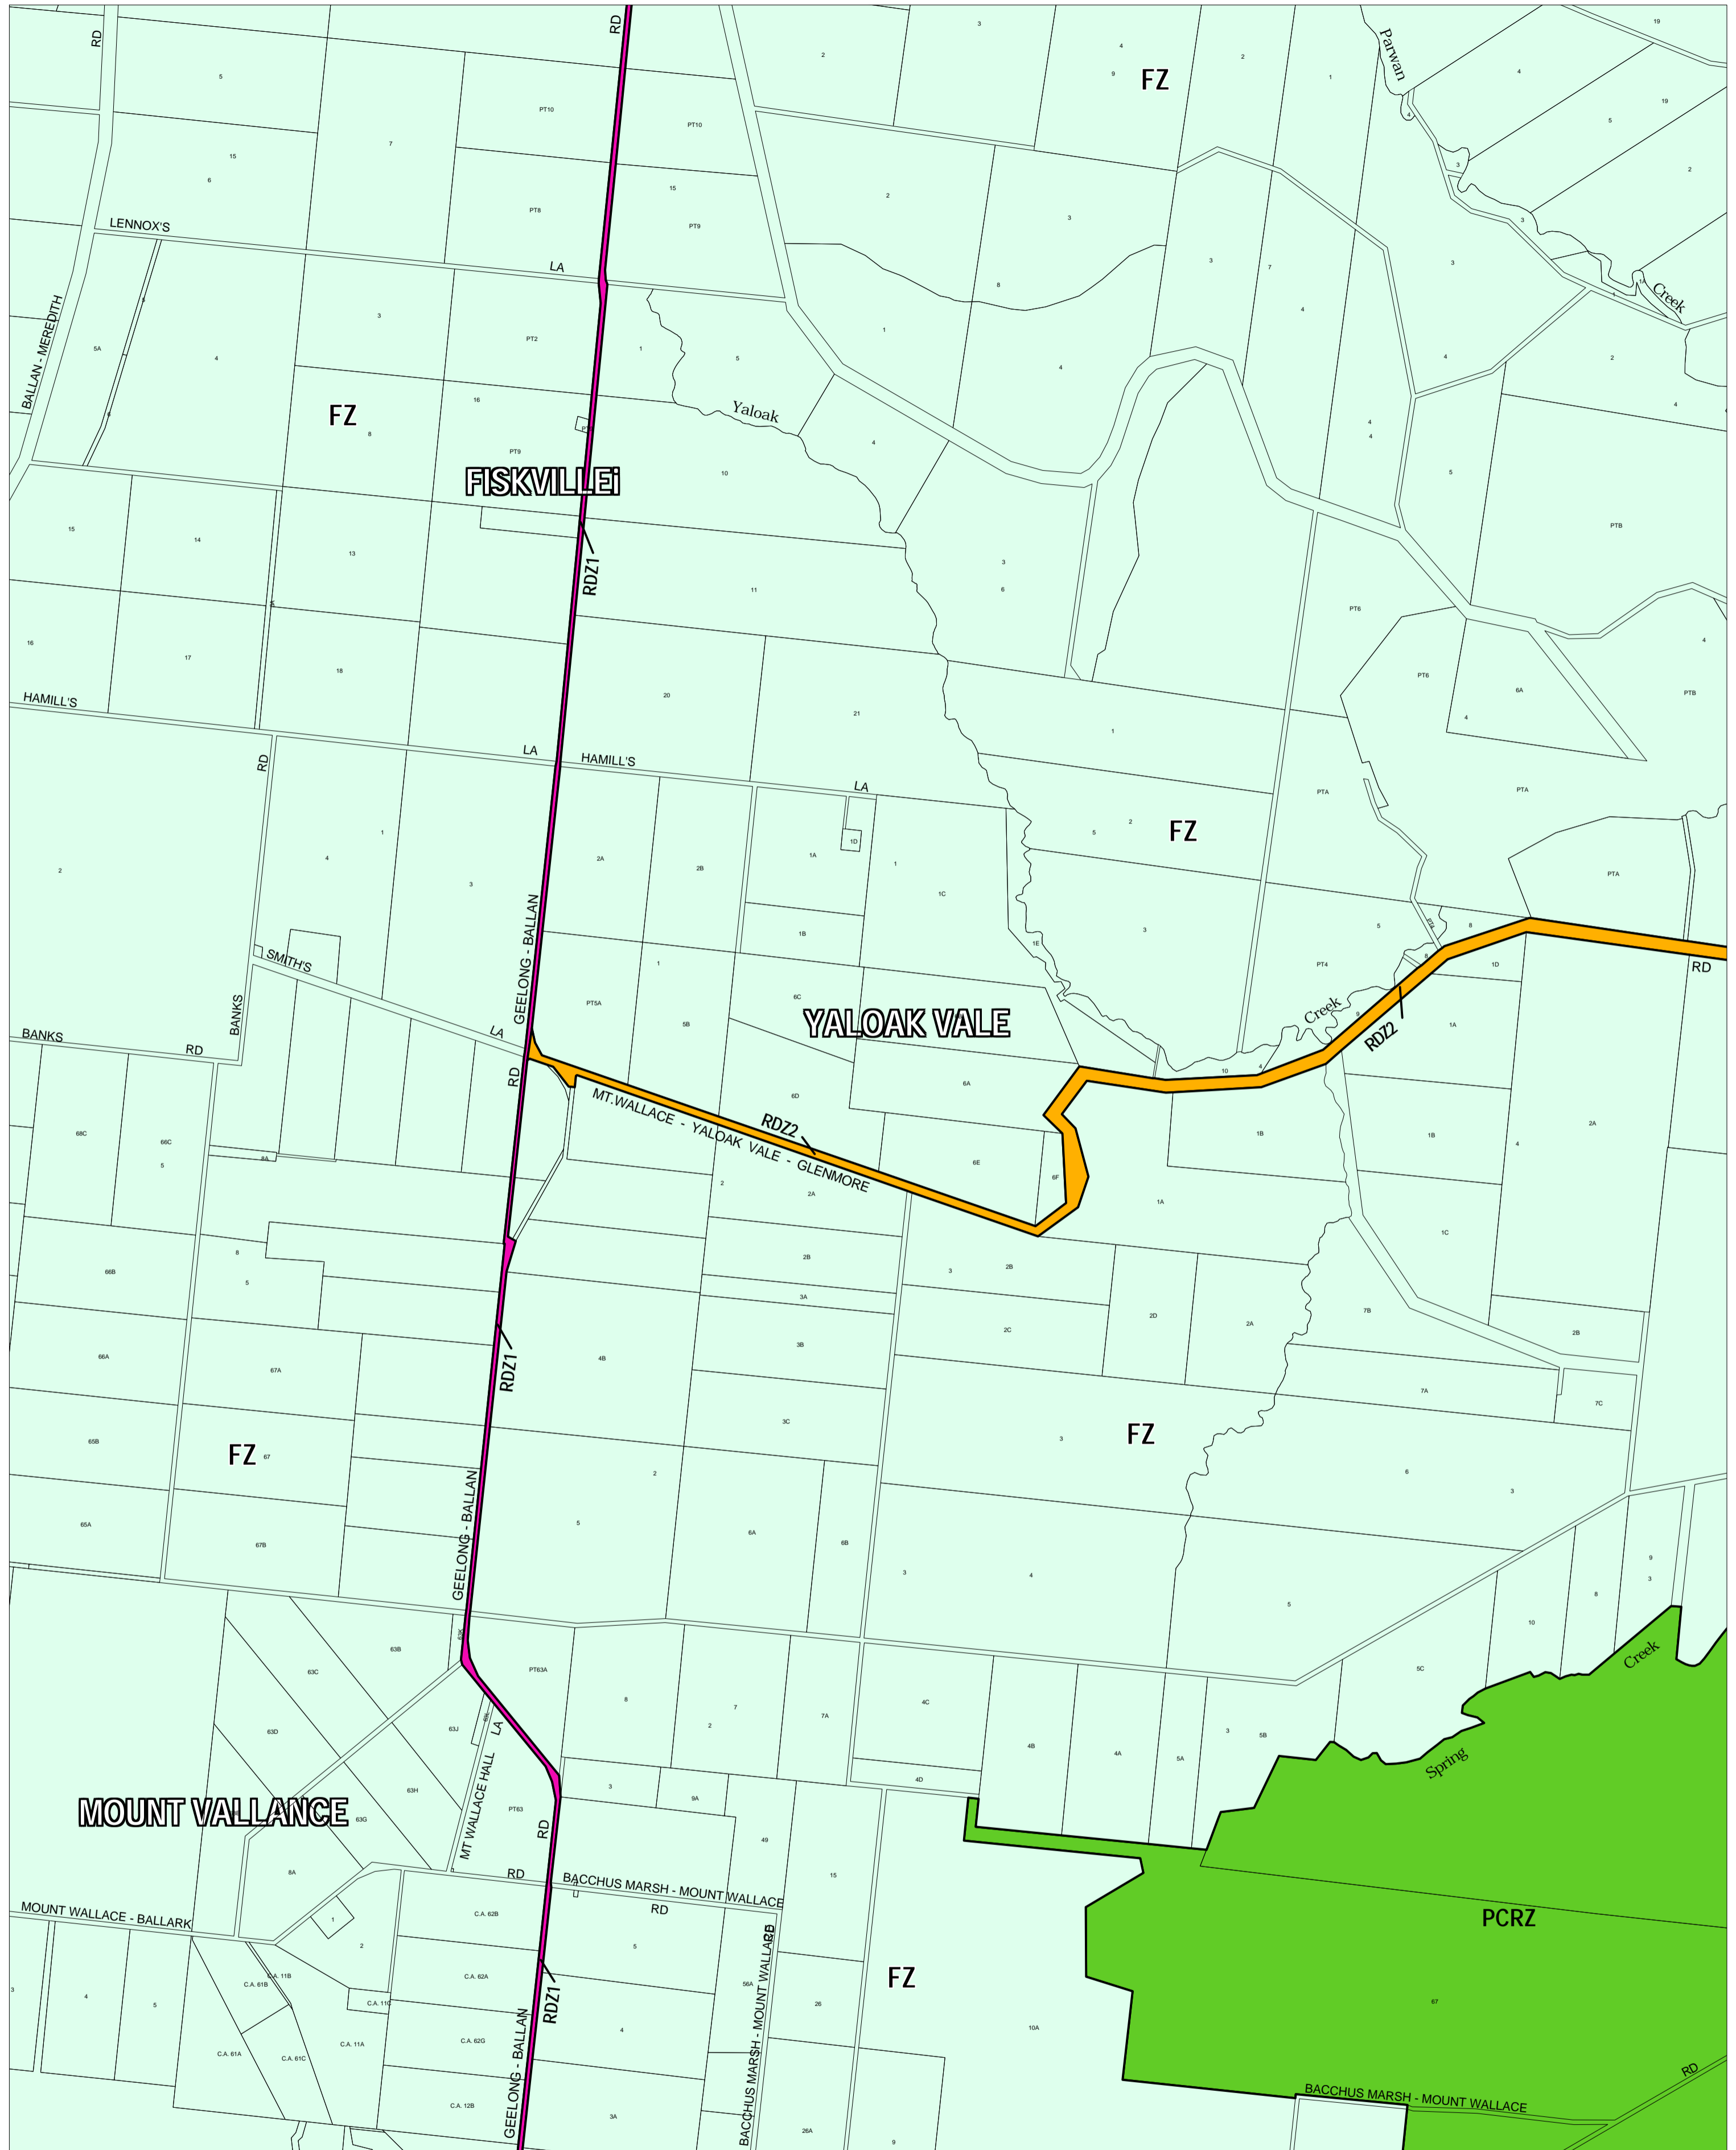

MOORABOOL PLANNING SCHEME - LOCAL PROVISION

1. **Public Land**
2. Public Conservation And Resource Zone
   - Road Zone - Category 1
   - Road Zone - Category 2
3. **Rural**
4. Farming Zone

AUSTRALIAN MAP GRID ZONE 55

Printed: 9/7/2007

AMENDMENT C50