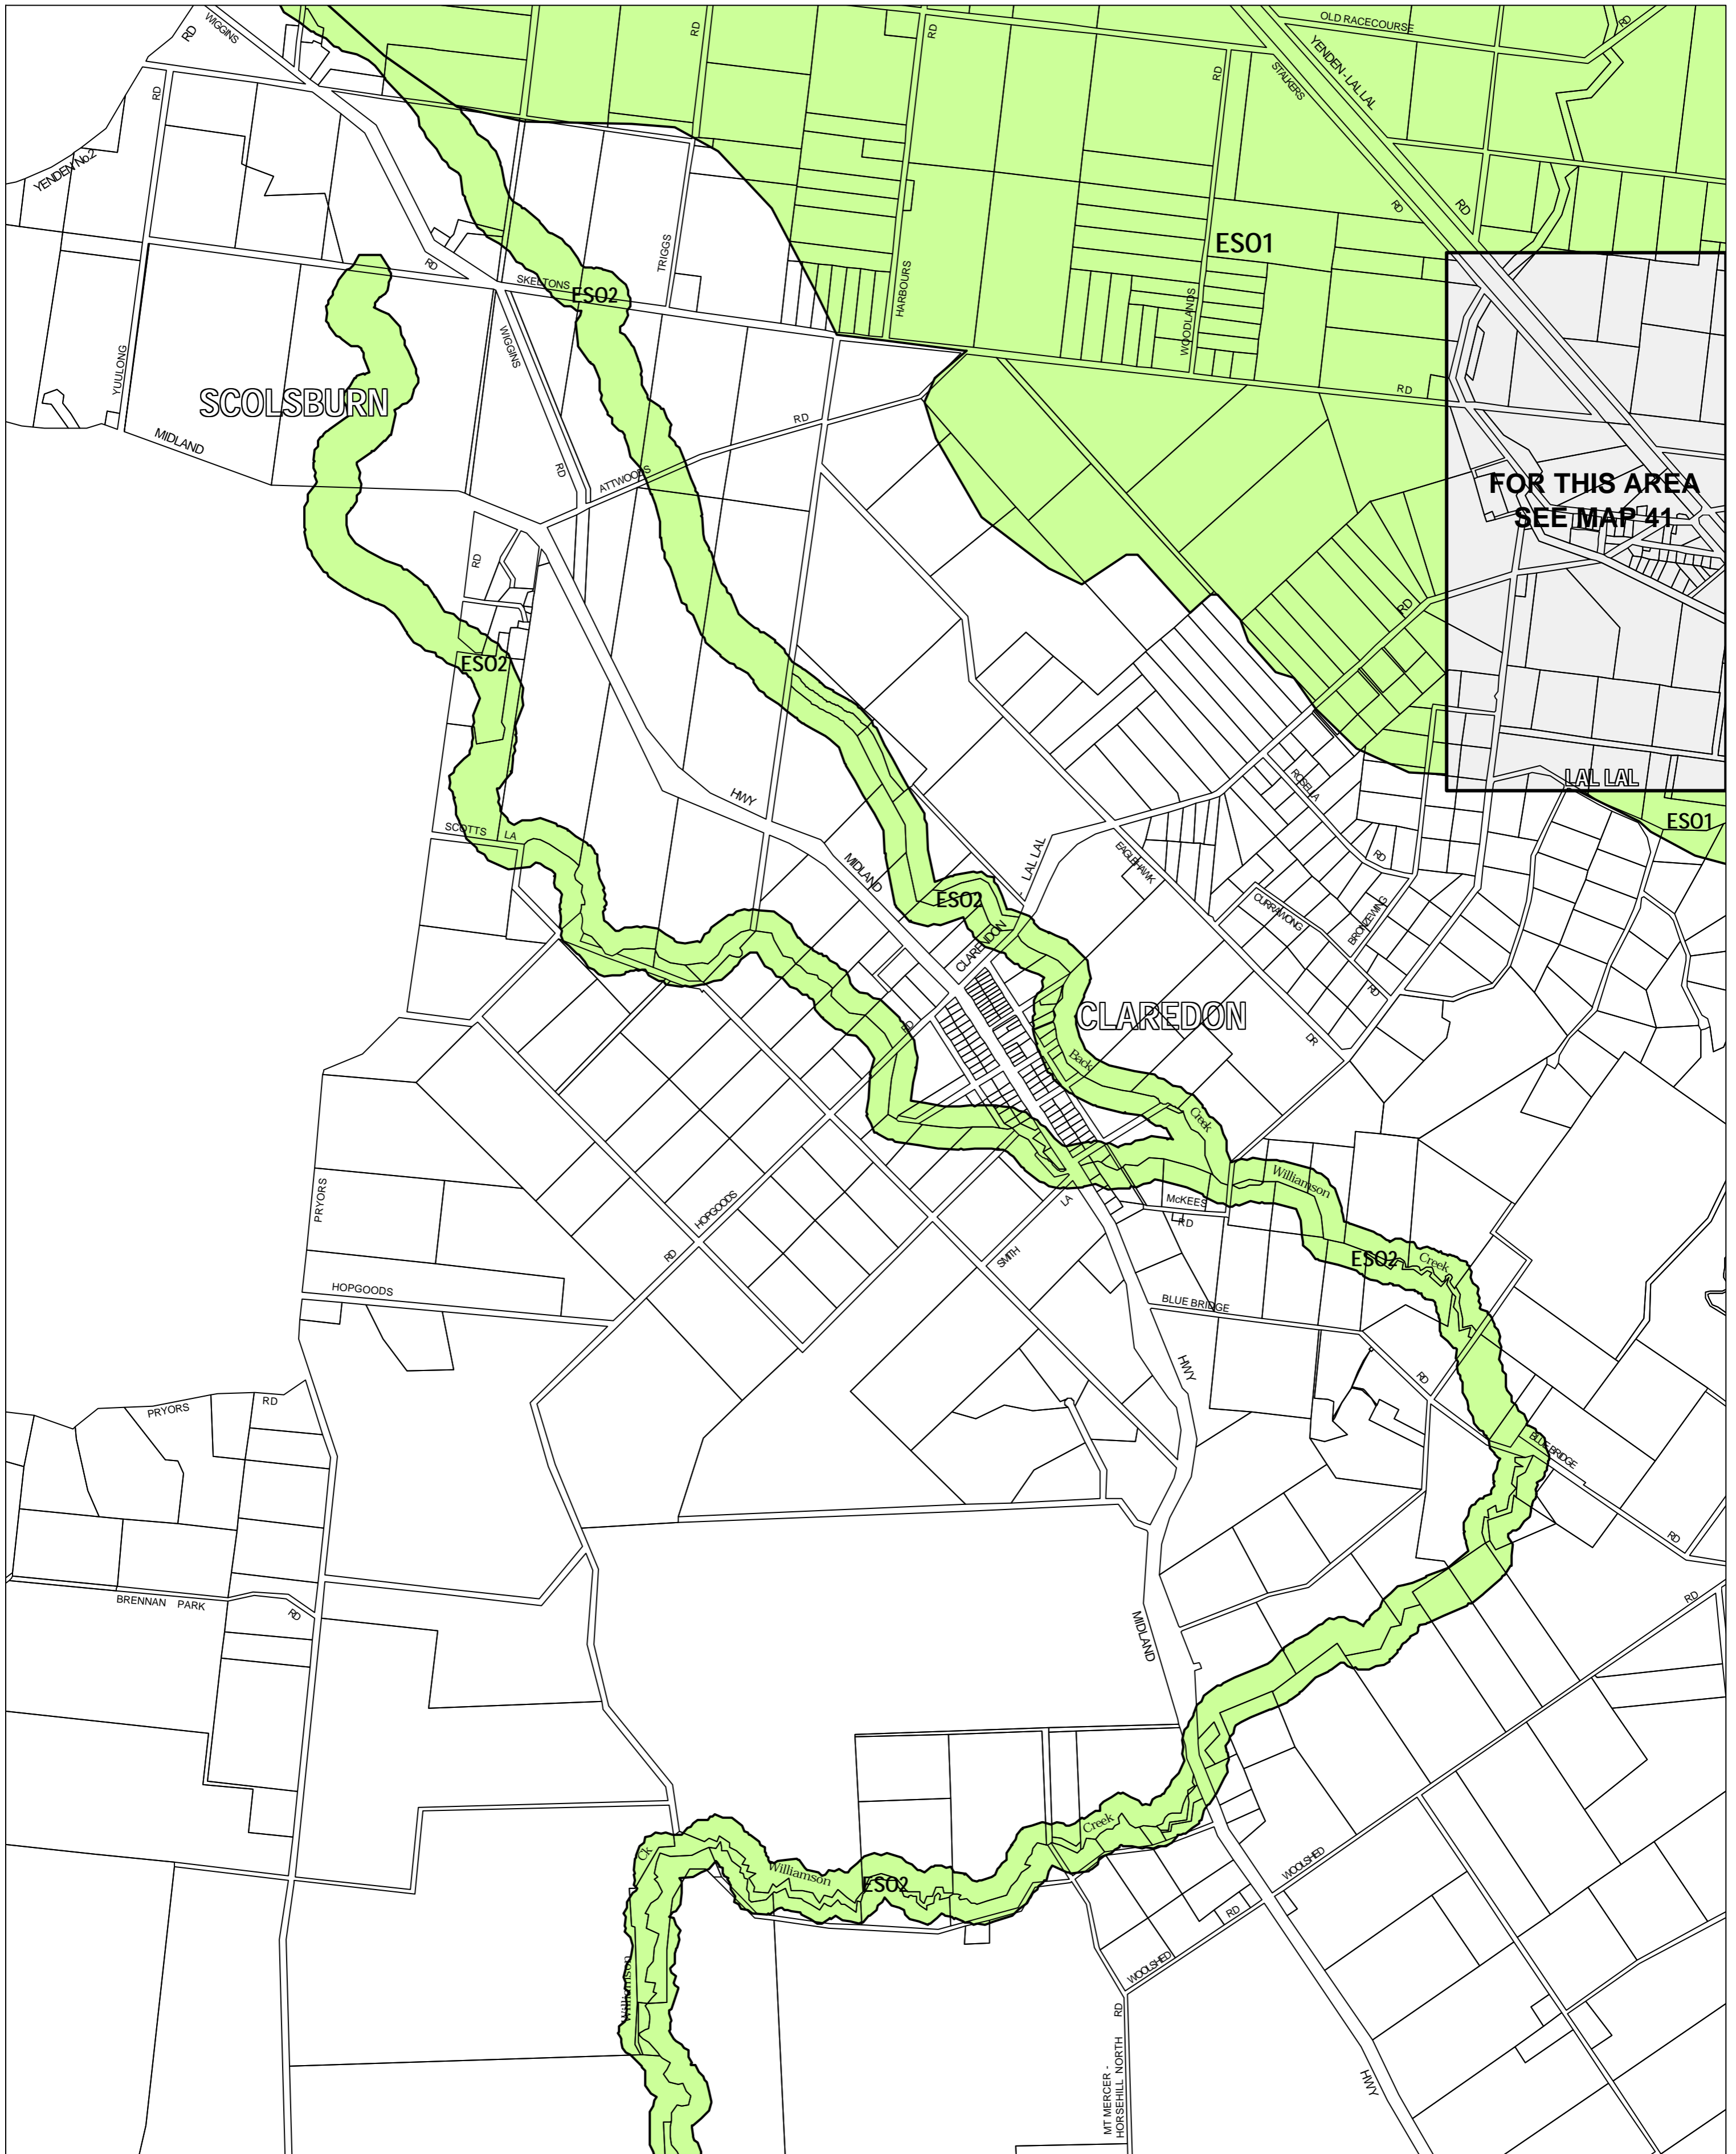

MOORABOOL PLANNING SCHEME - LOCAL PROVISION

Overlays

- Environmental Significance Overlay - Schedule 1
- Environmental Significance Overlay - Schedule 2

AUSTRALIAN MAP GRID ZONE 55

Printed: 12/6/2007