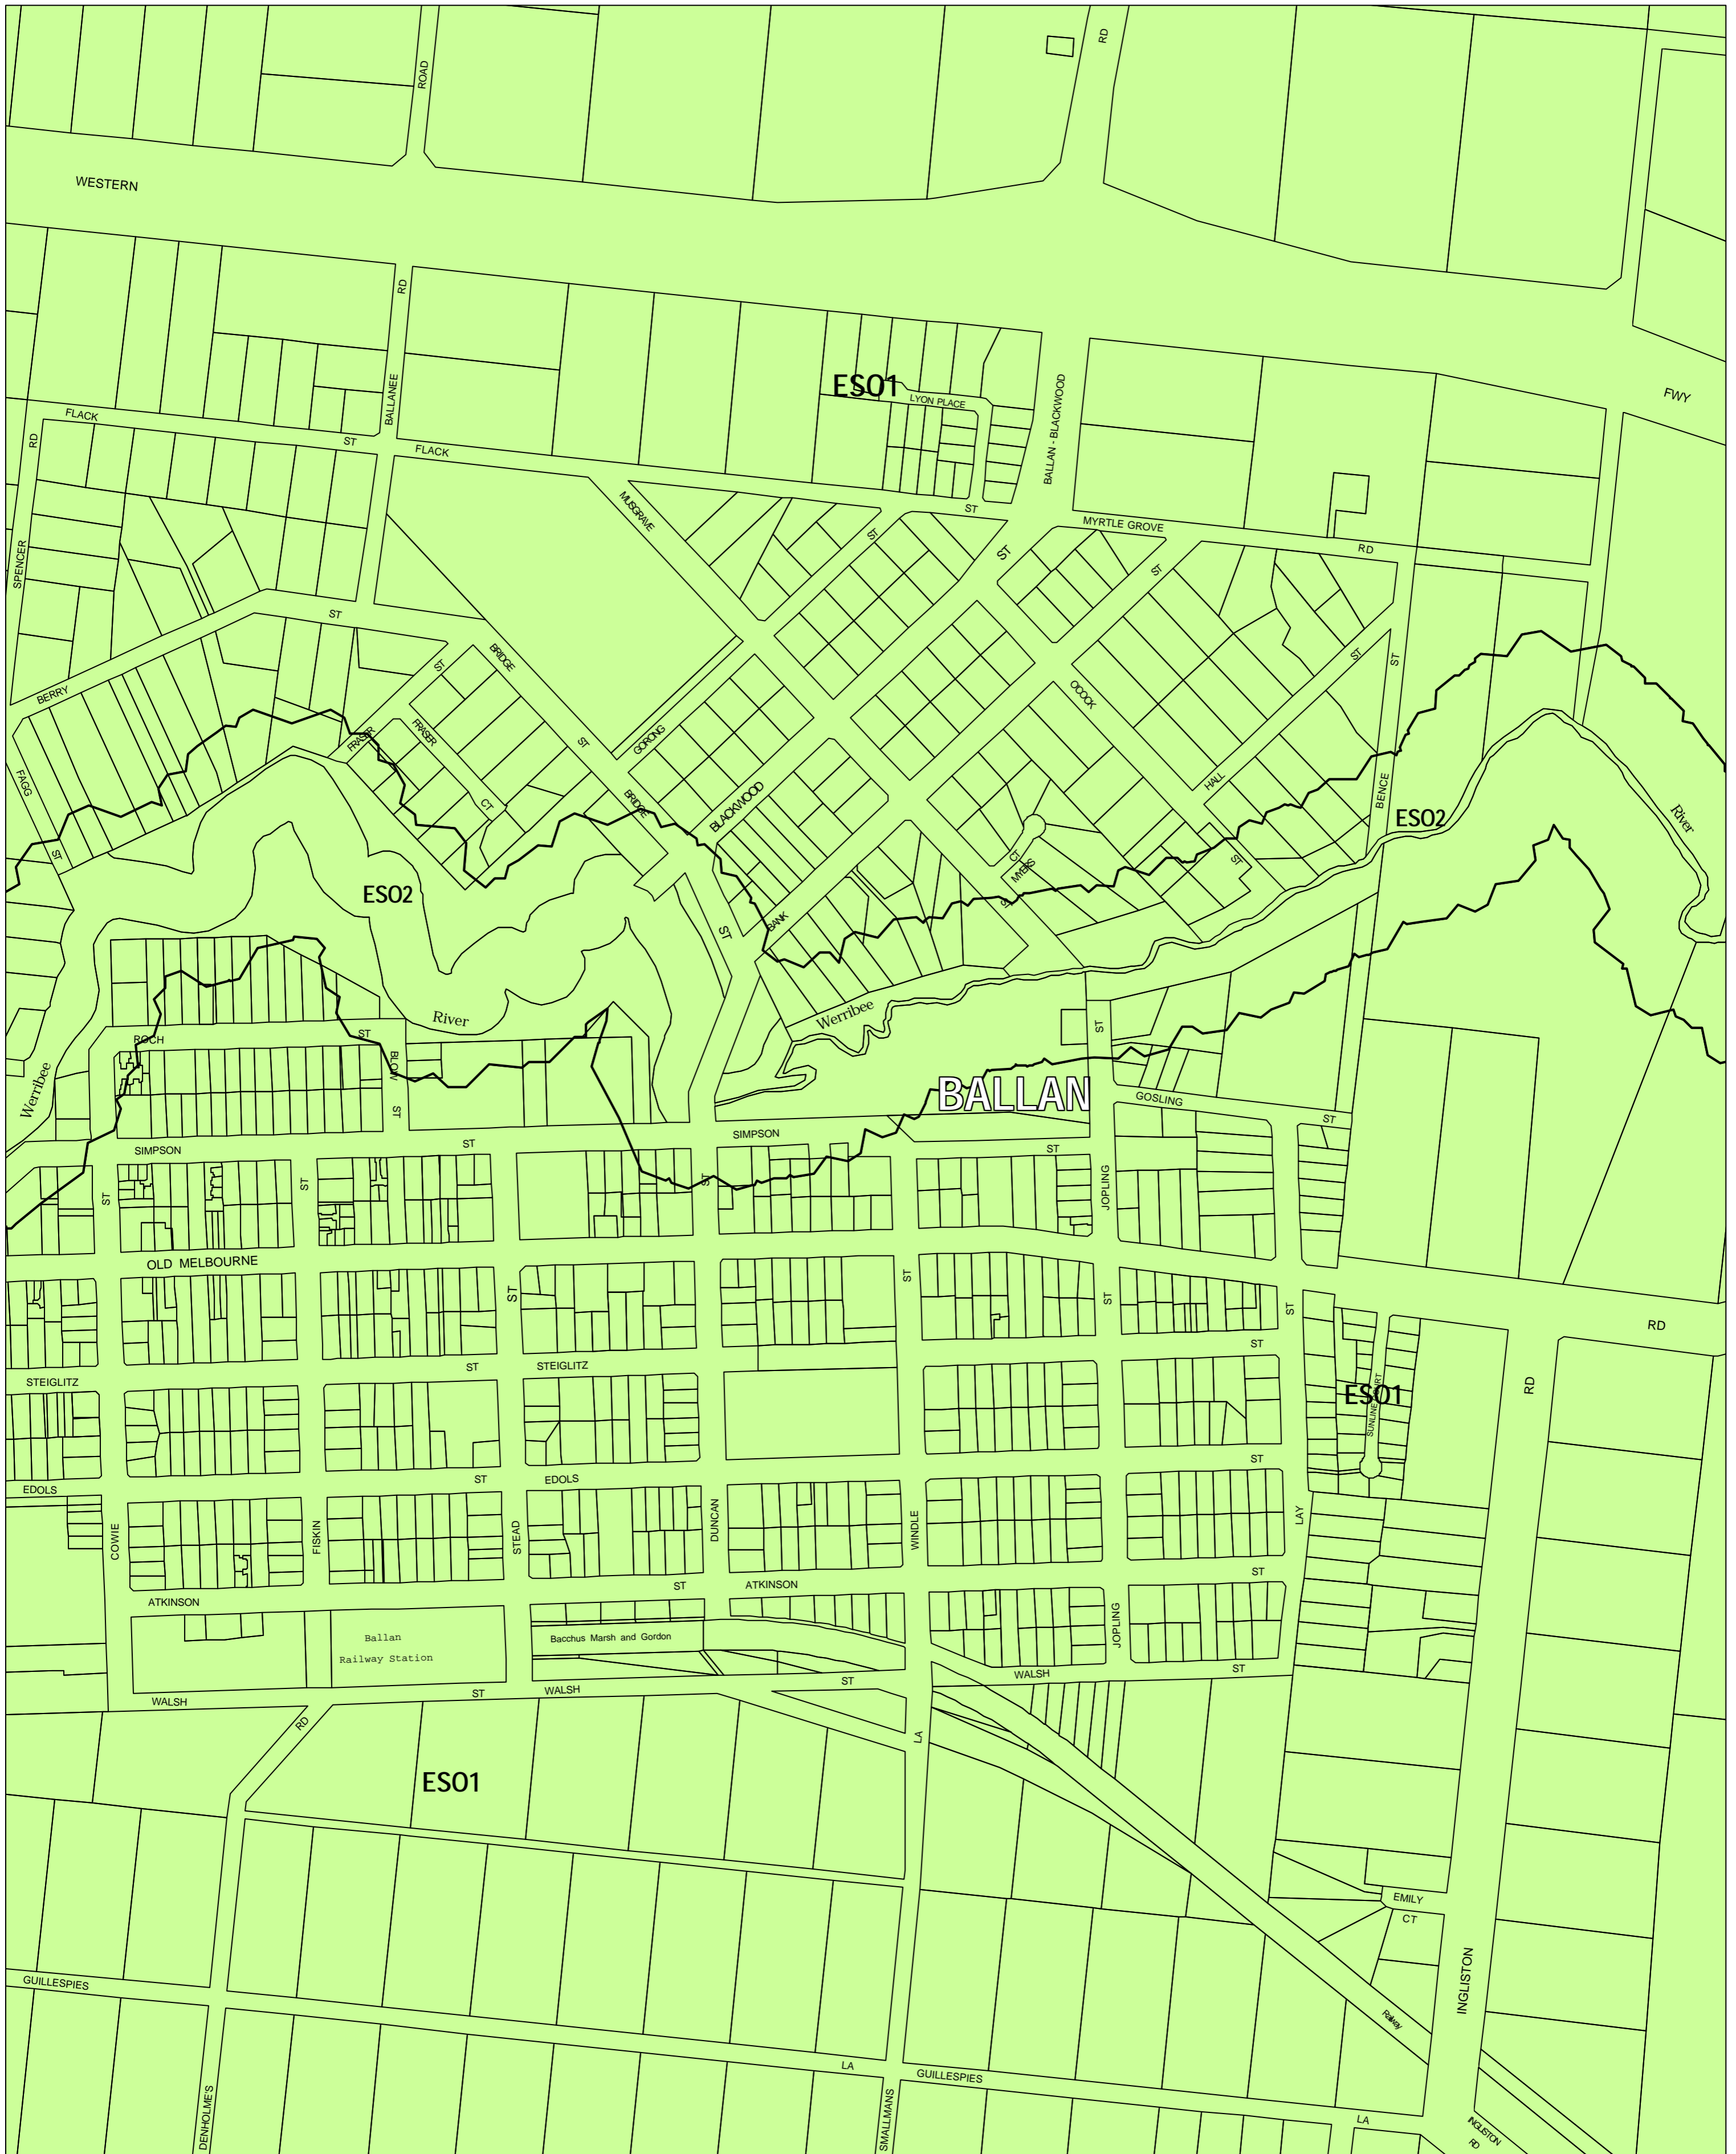

MOORABOOL PLANNING SCHEME - LOCAL PROVISION