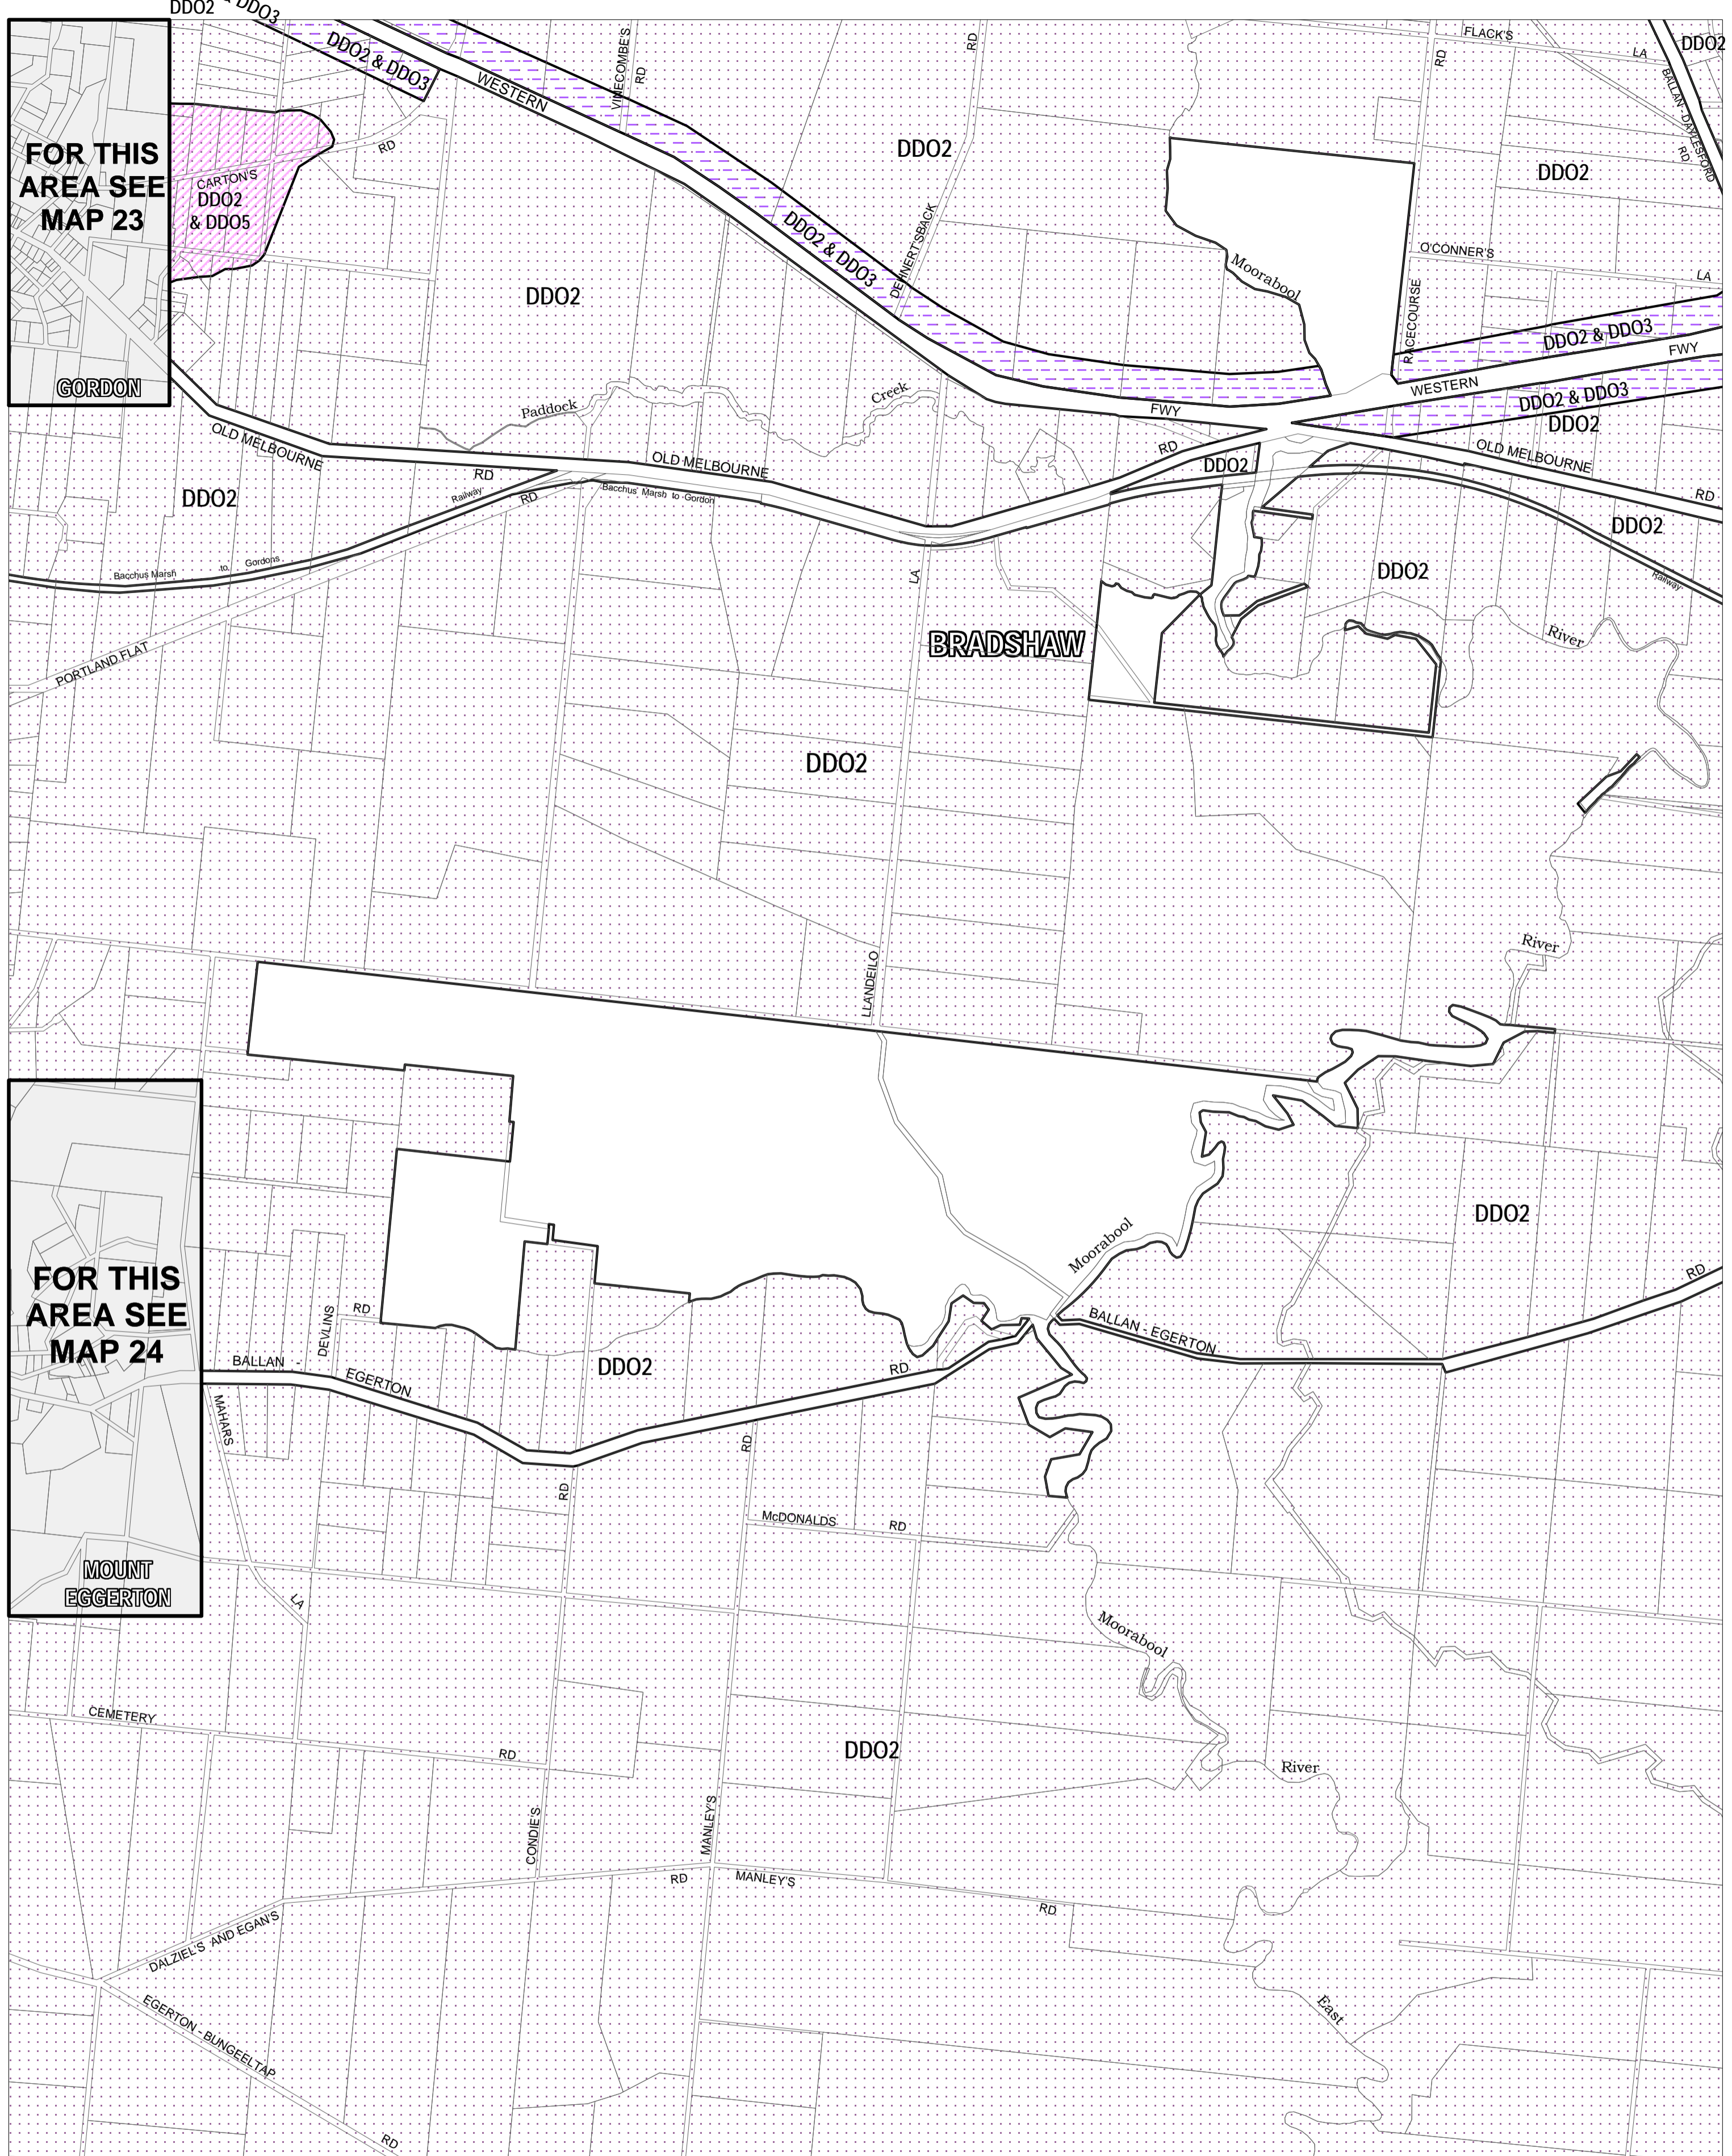

MOORABOOL PLANNING SCHEME - LOCAL PROVISION

FOR THIS AREA SEE MAP 23
GORDON

FOR THIS AREA SEE MAP 24
MOUNT EGGERTON

Overlays	Description
DDO2	Design And Development Overlay - Schedule 2
DDO3	Design And Development Overlay - Schedule 3
DDO5	Design And Development Overlay - Schedule 5

AUSTRALIAN MAP GRID ZONE 55

Printed: 20/2/2015

AMENDMENT C53