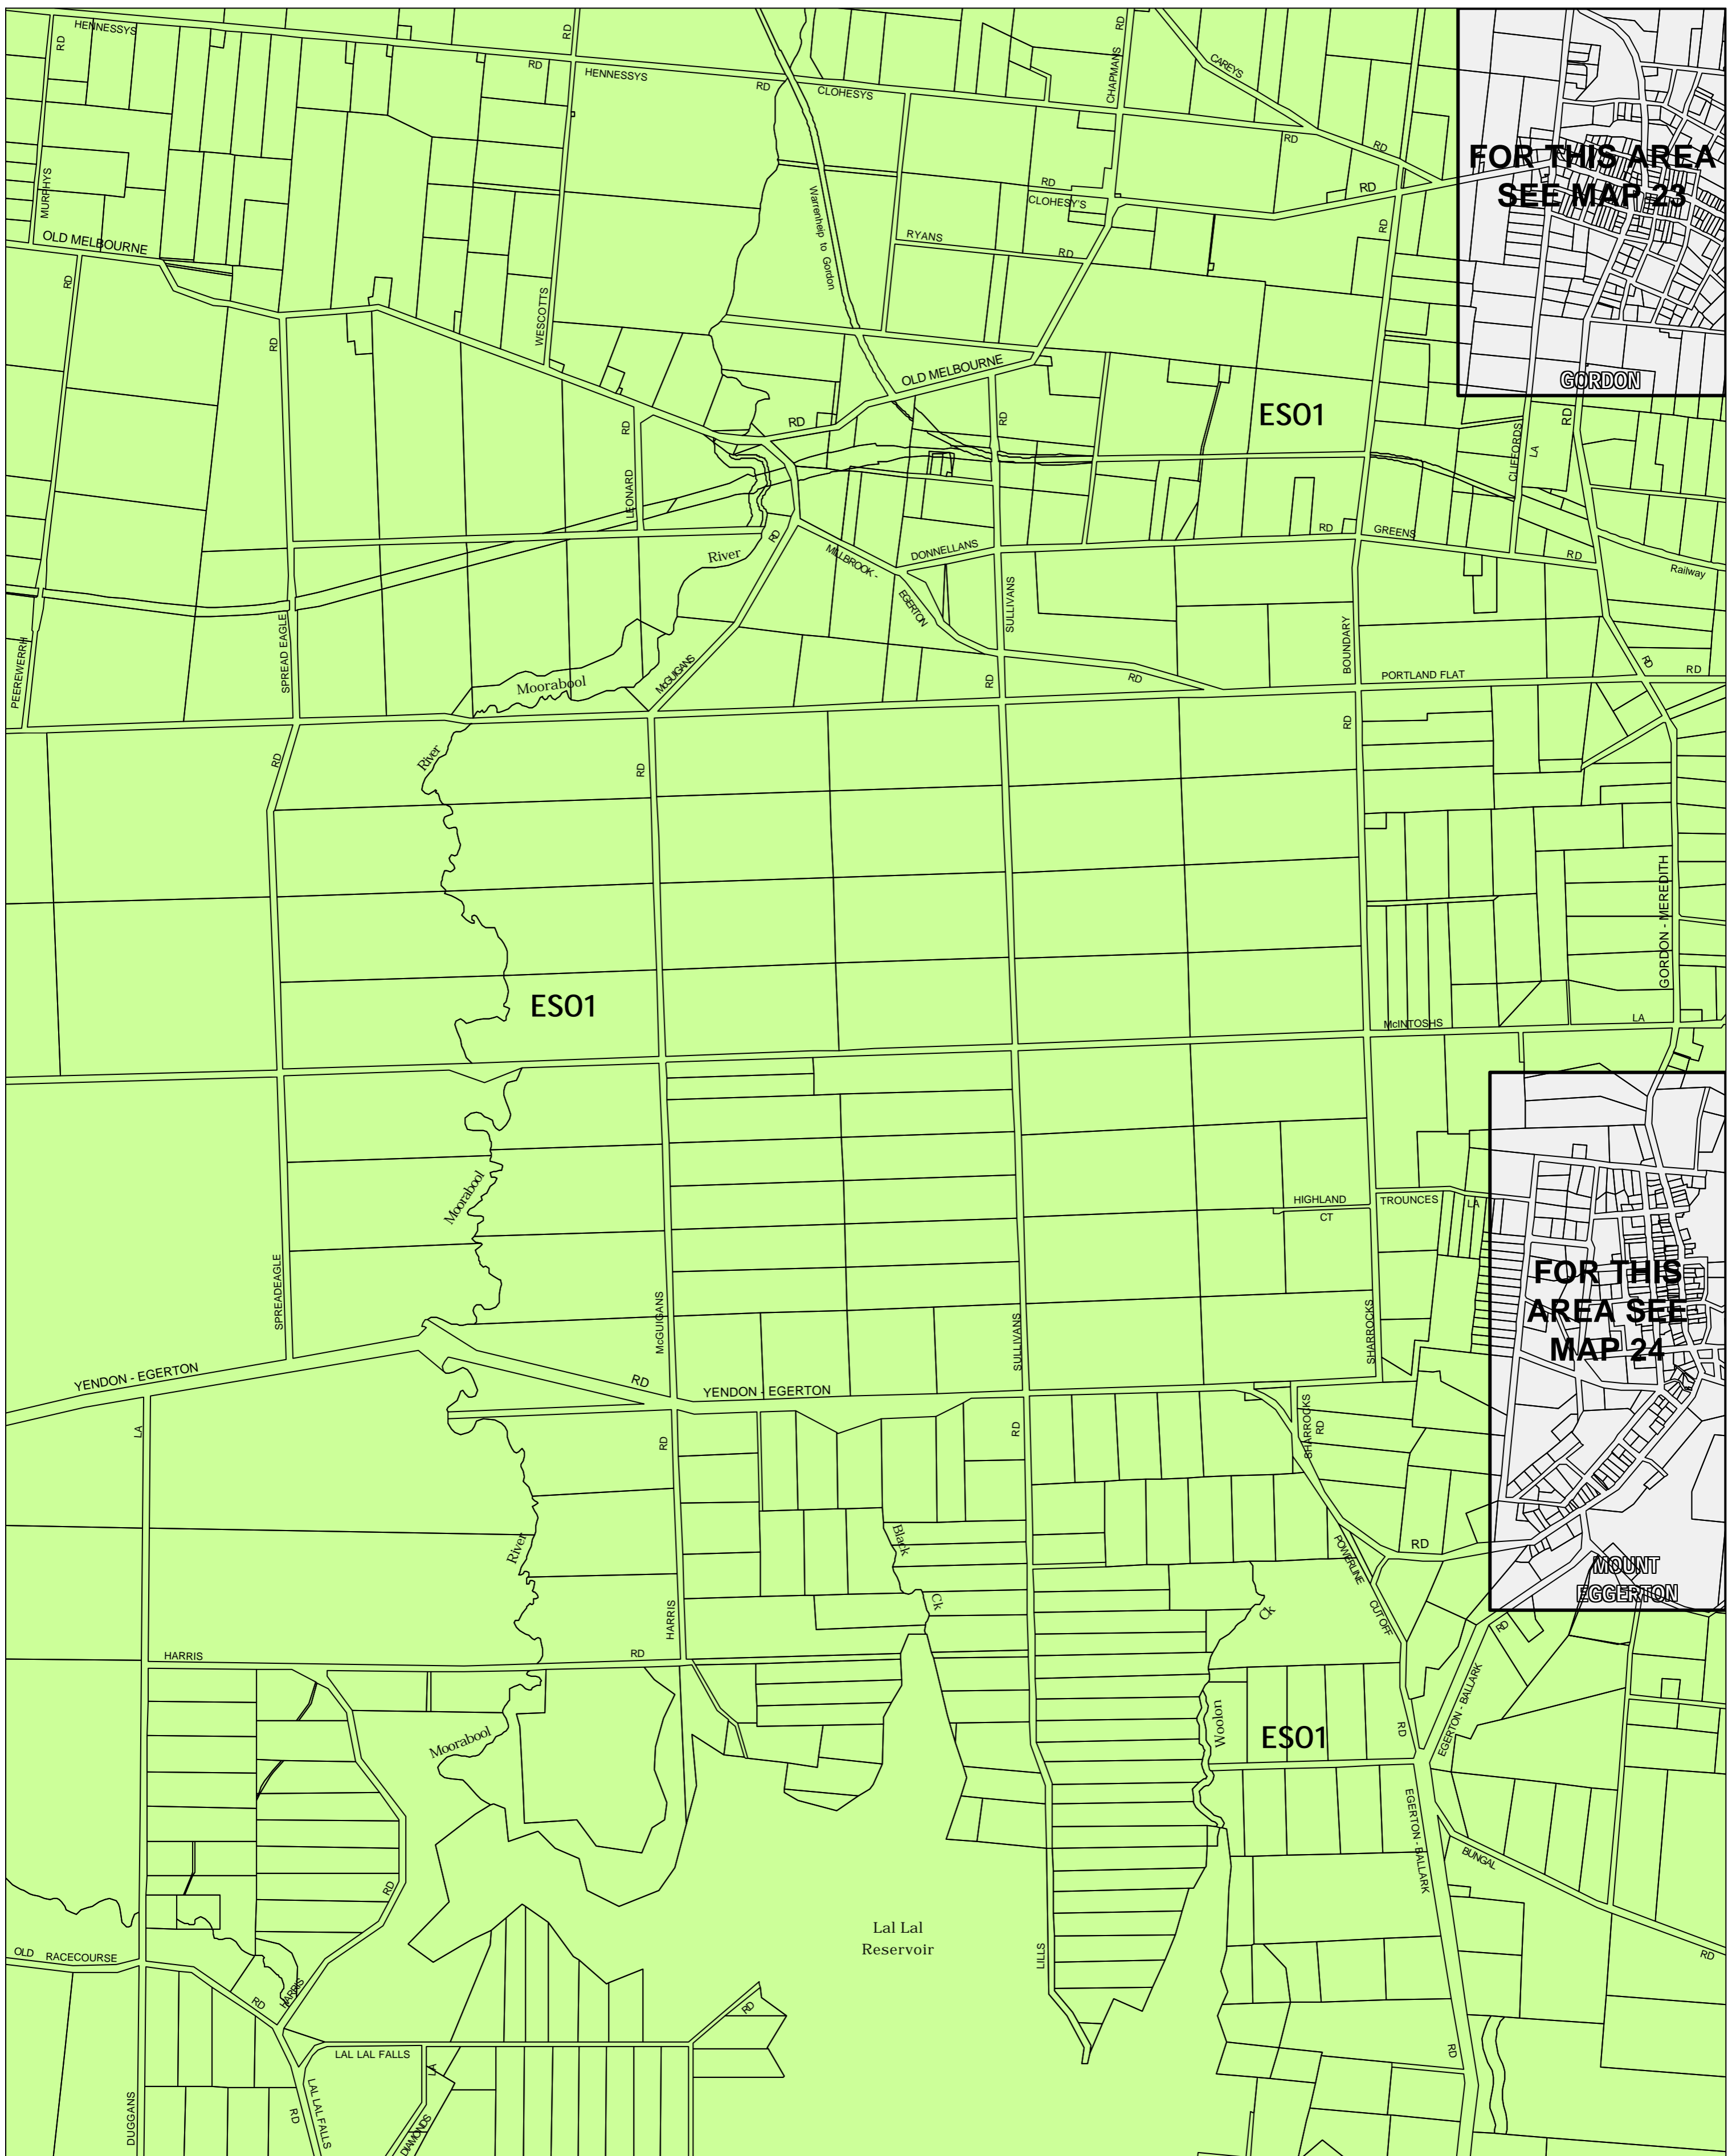

MOORABOOL PLANNING SCHEME - LOCAL PROVISION

Overlays

ESO1 Environmental Significance Overlay - Schedule 1

AUSTRALIAN MAP GRID ZONE 55

Printed: 12/6/2007