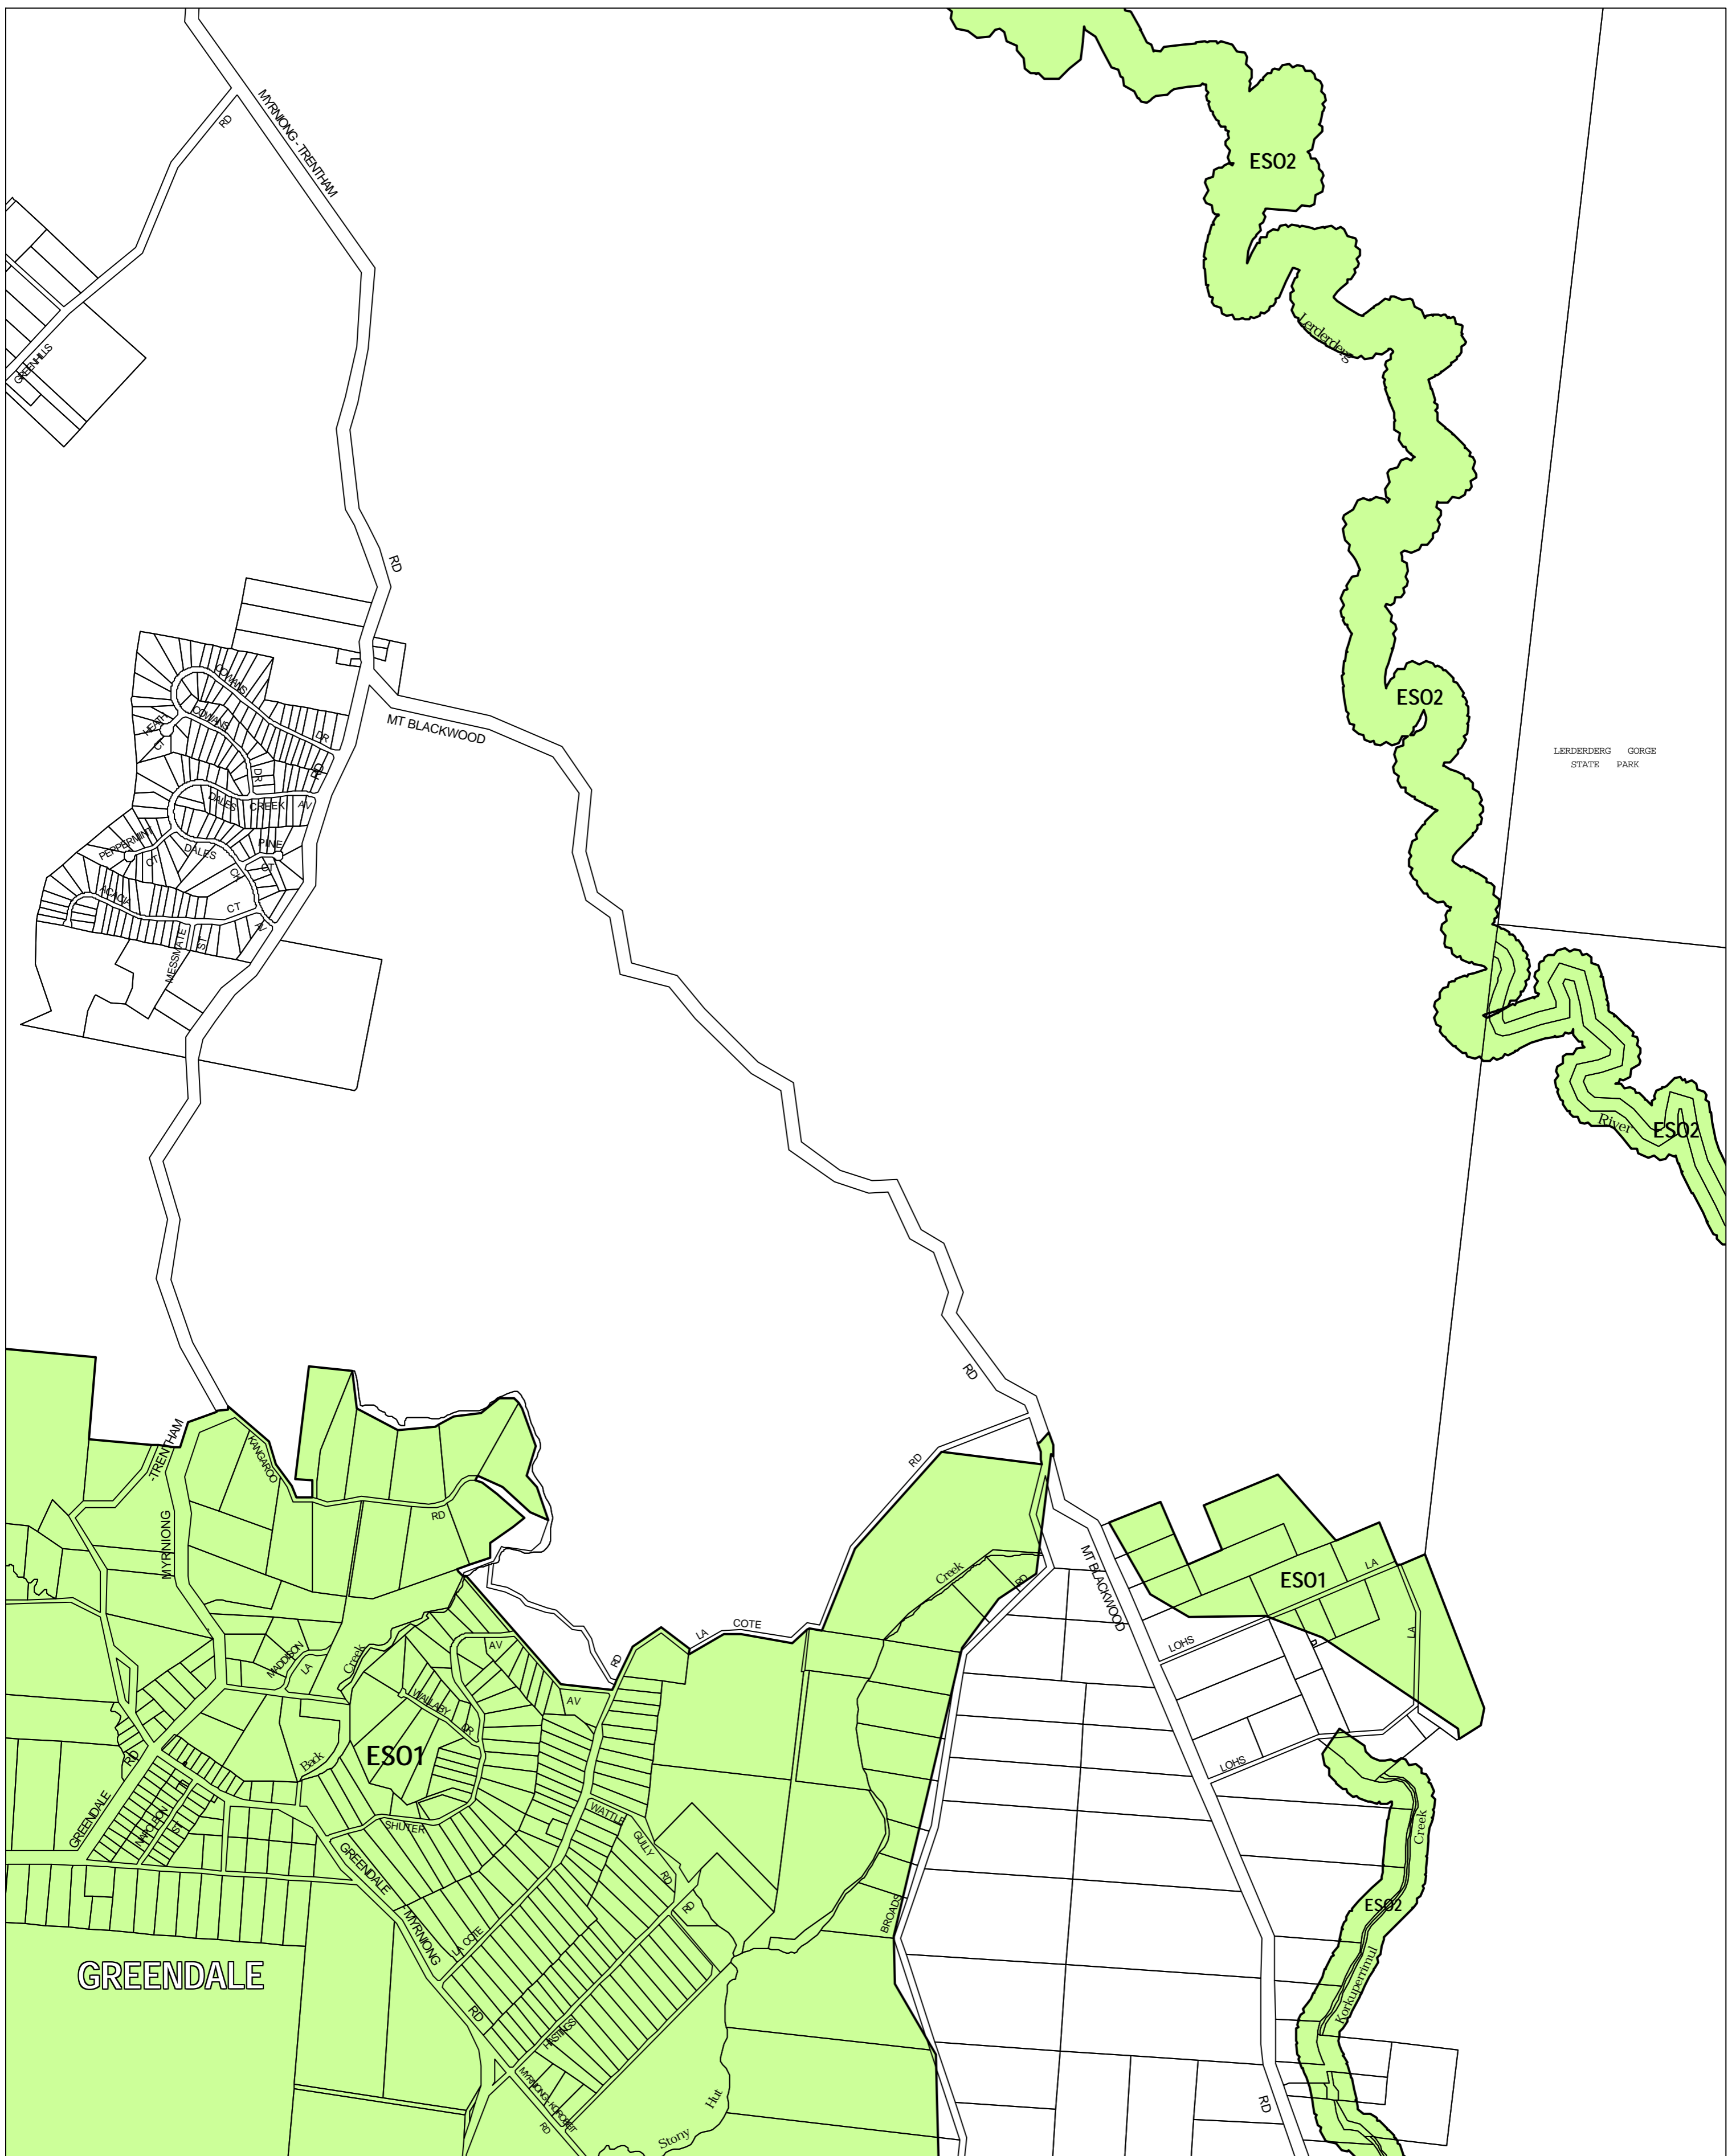

MOORABOOL PLANNING SCHEME - LOCAL PROVISION

Overlays	
ES01	Environmental Significance Overlay - Schedule 1
ES02	Environmental Significance Overlay - Schedule 2

AUSTRALIAN MAP GRID ZONE 55

Printed: 8/6/2007