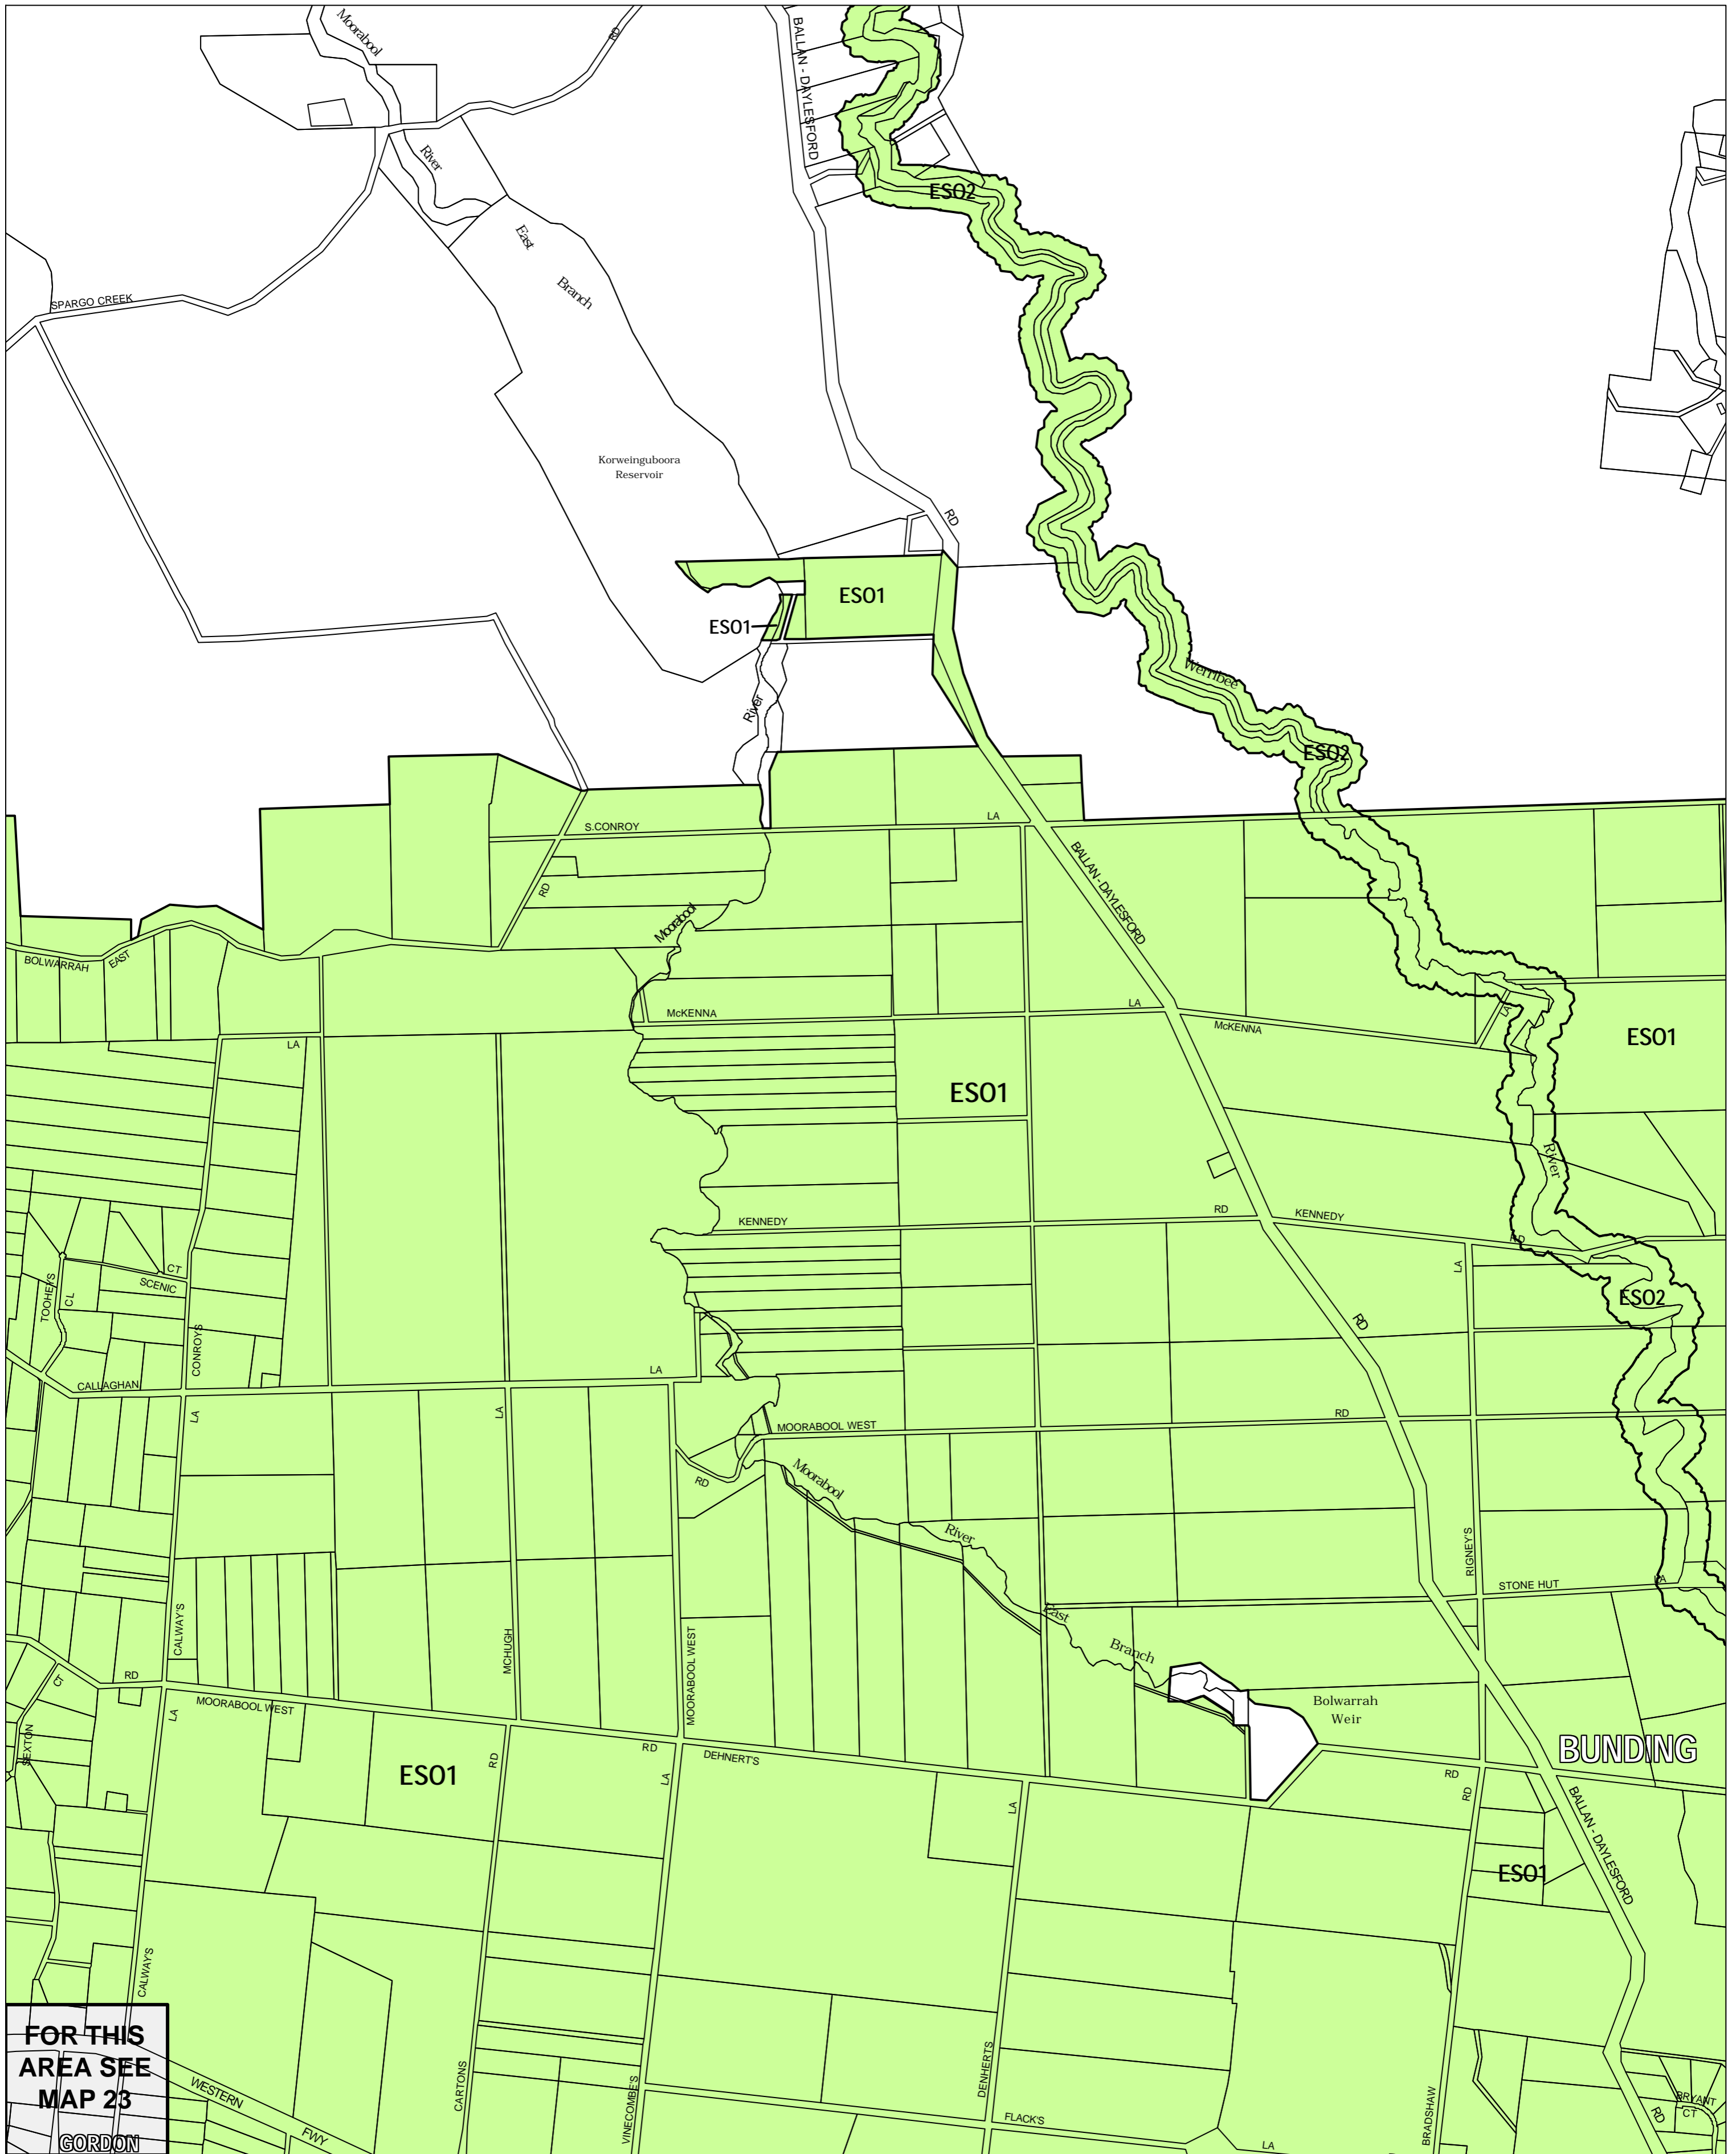

MOORABOOL PLANNING SCHEME - LOCAL PROVISION

FOR THIS AREA SEE MAP 23
GORDON

Overlays	
ES01	Environmental Significance Overlay - Schedule 1
ES02	Environmental Significance Overlay - Schedule 2

AUSTRALIAN MAP GRID ZONE 55

Printed: 8/6/2007