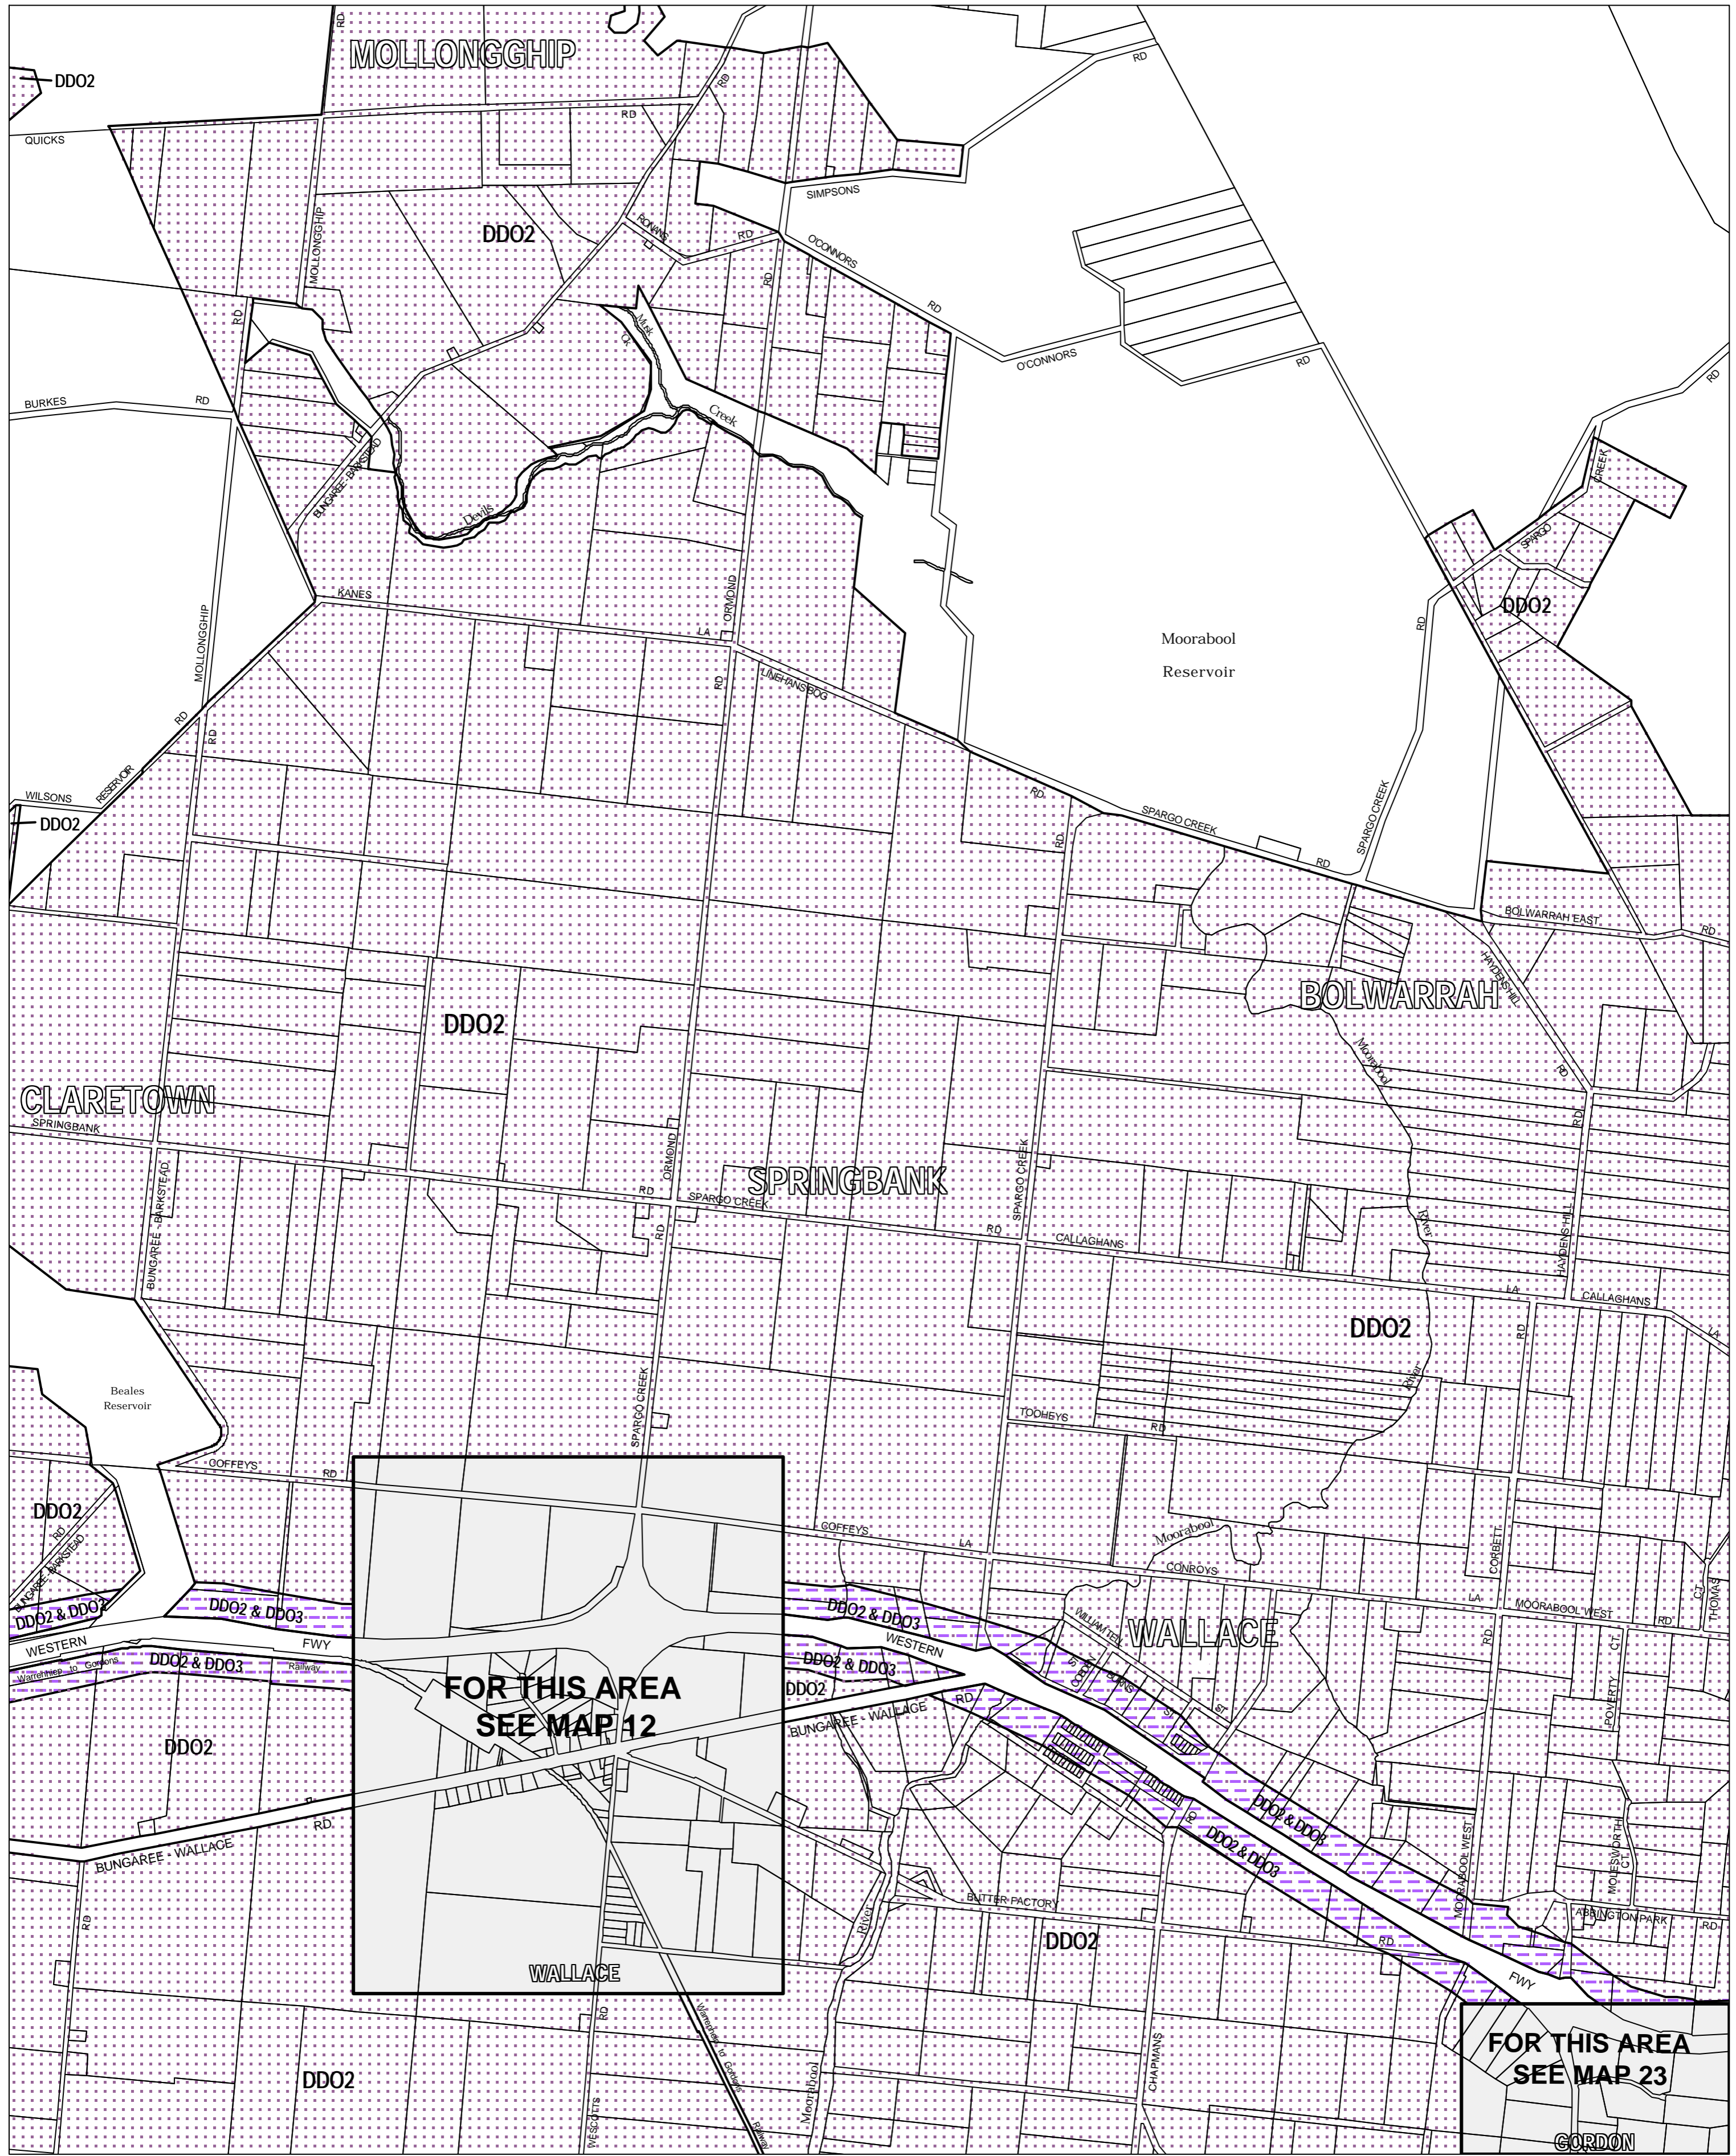

MOORABOOL PLANNING SCHEME - LOCAL PROVISION

Overlays

- DDO2 Design And Development Overlay - Schedule 2
- DDO3 Design And Development Overlay - Schedule 3

Printed: 12/6/2007

AMENDMENT C3 PT1

DESIGN AND DEVELOPMENT OVERLAY

MAP No 11DDO