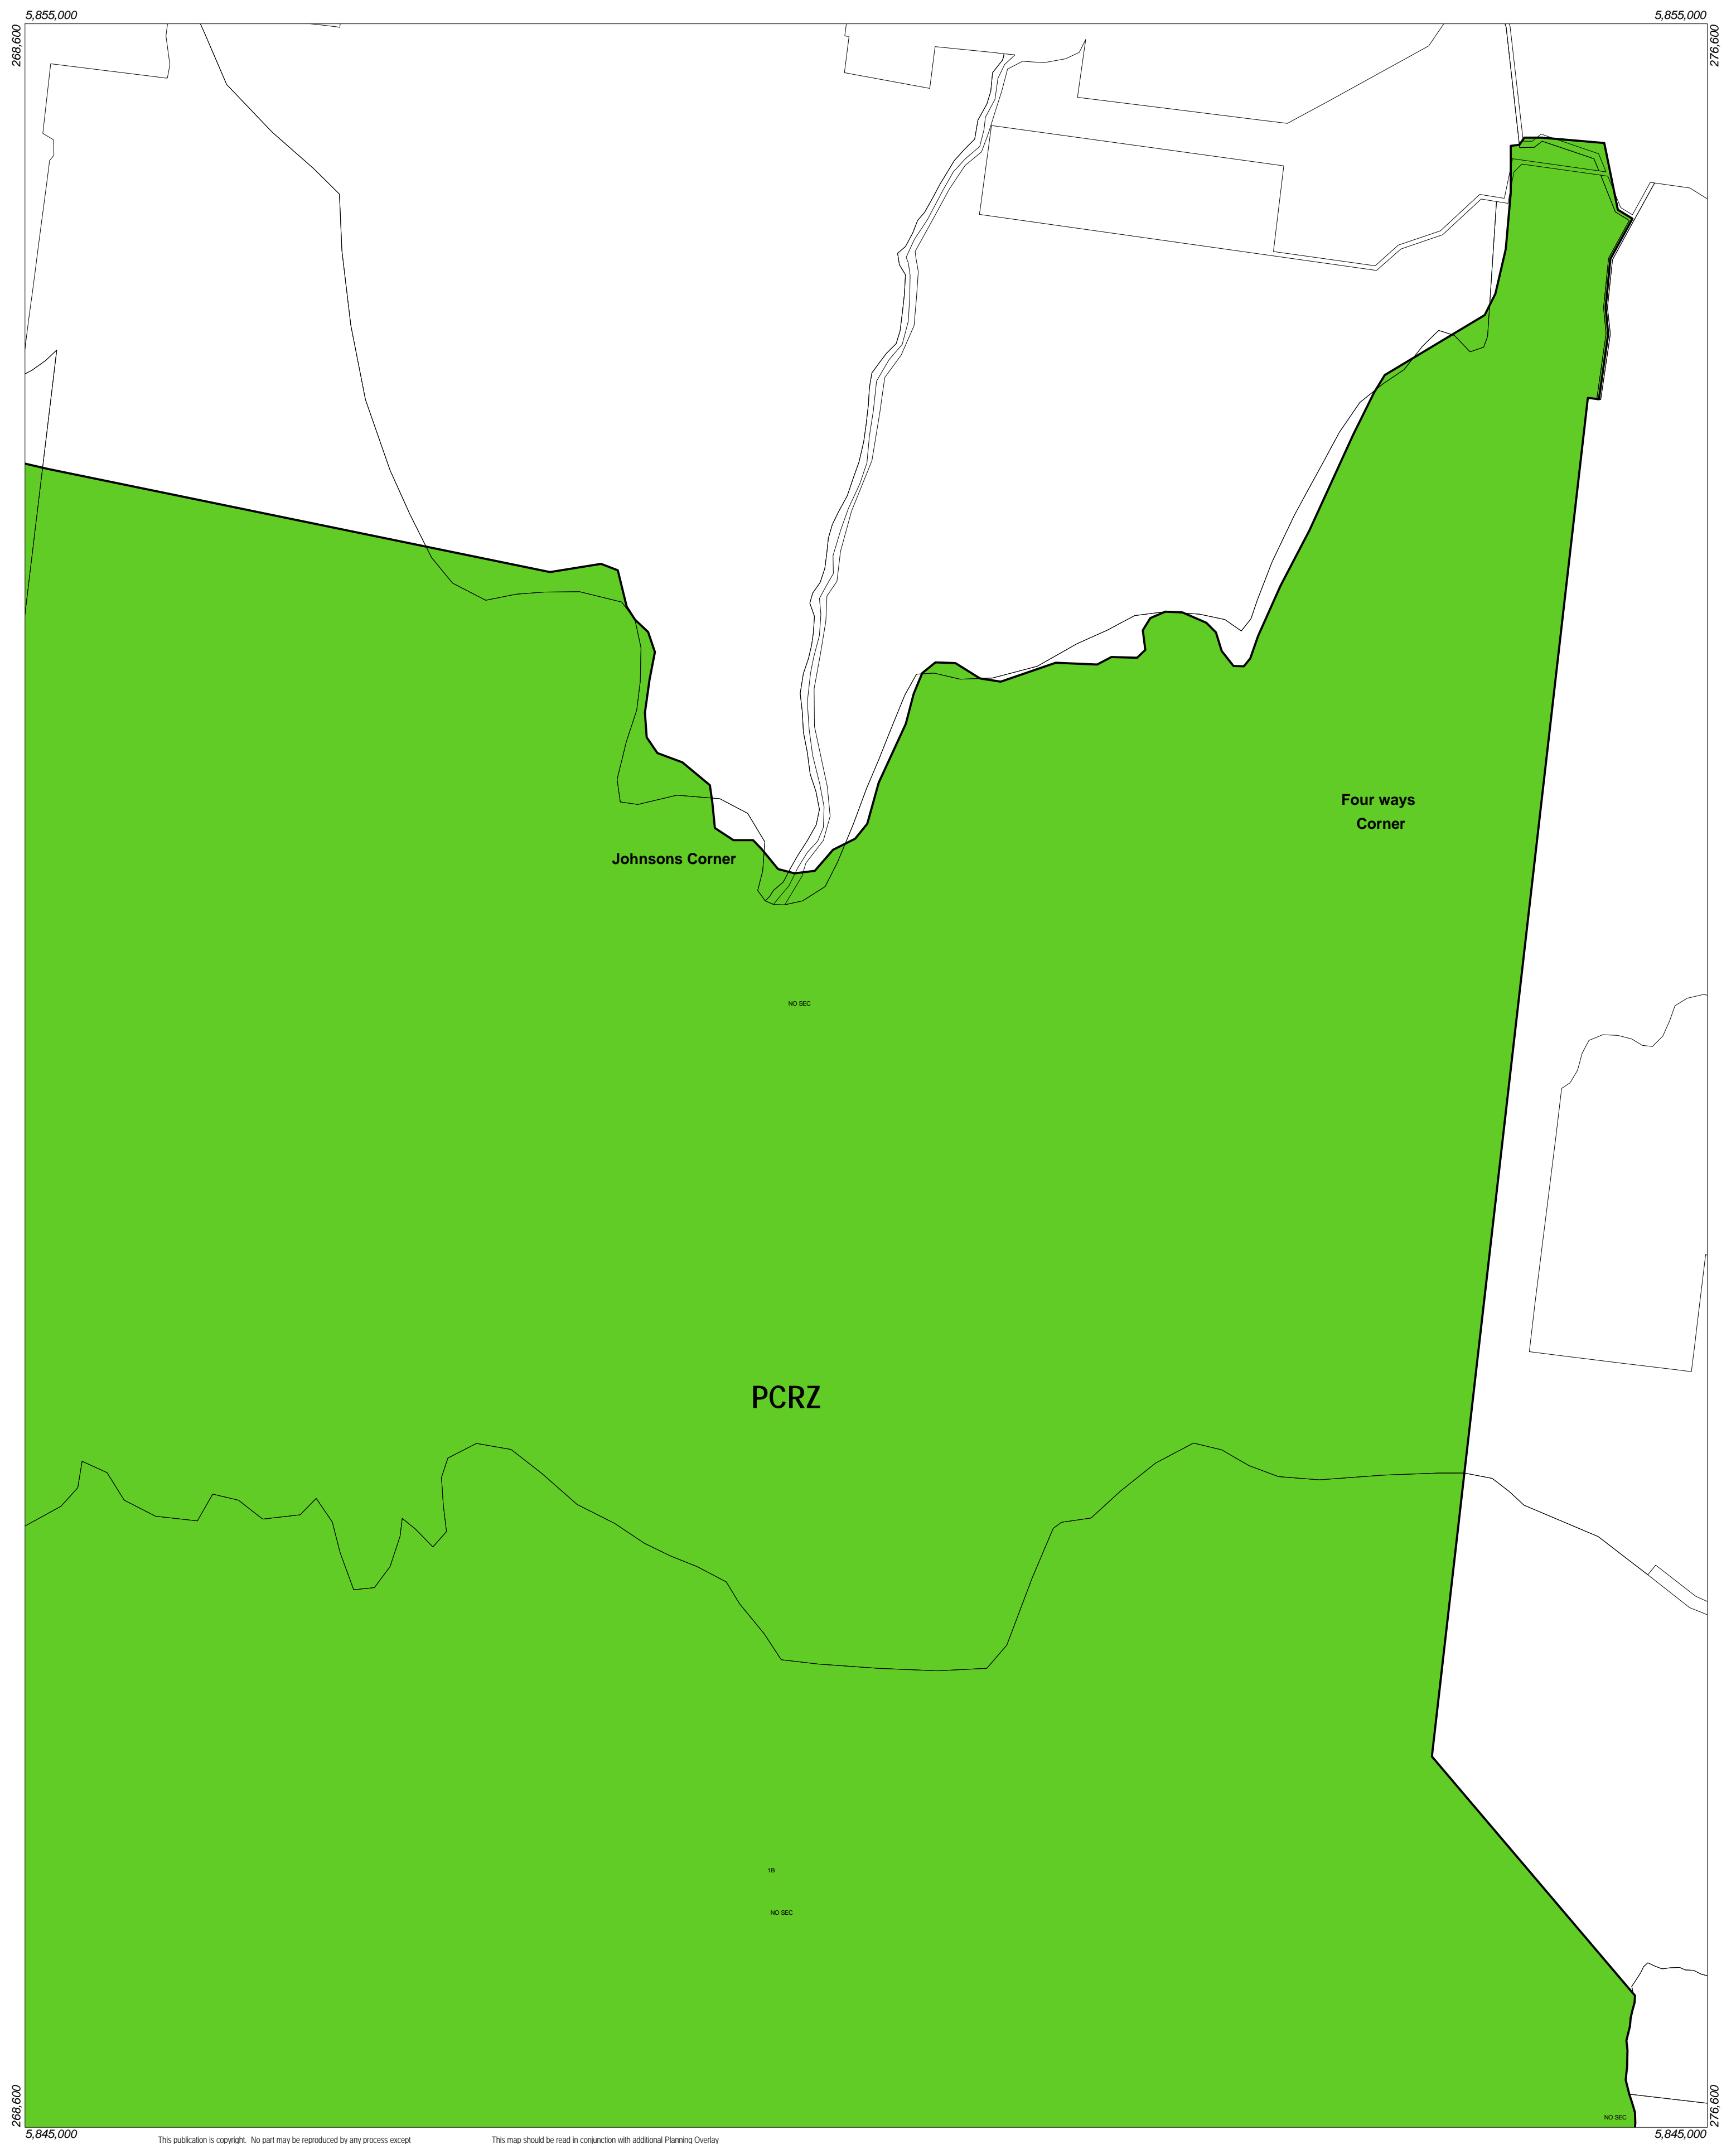

MOORABOOL PLANNING SCHEME - LOCAL PROVISION

Public Land	
	Public Conservation And Resource Zone

AUSTRALIAN MAP GRID ZONE 55

Printed: 19/6/2003