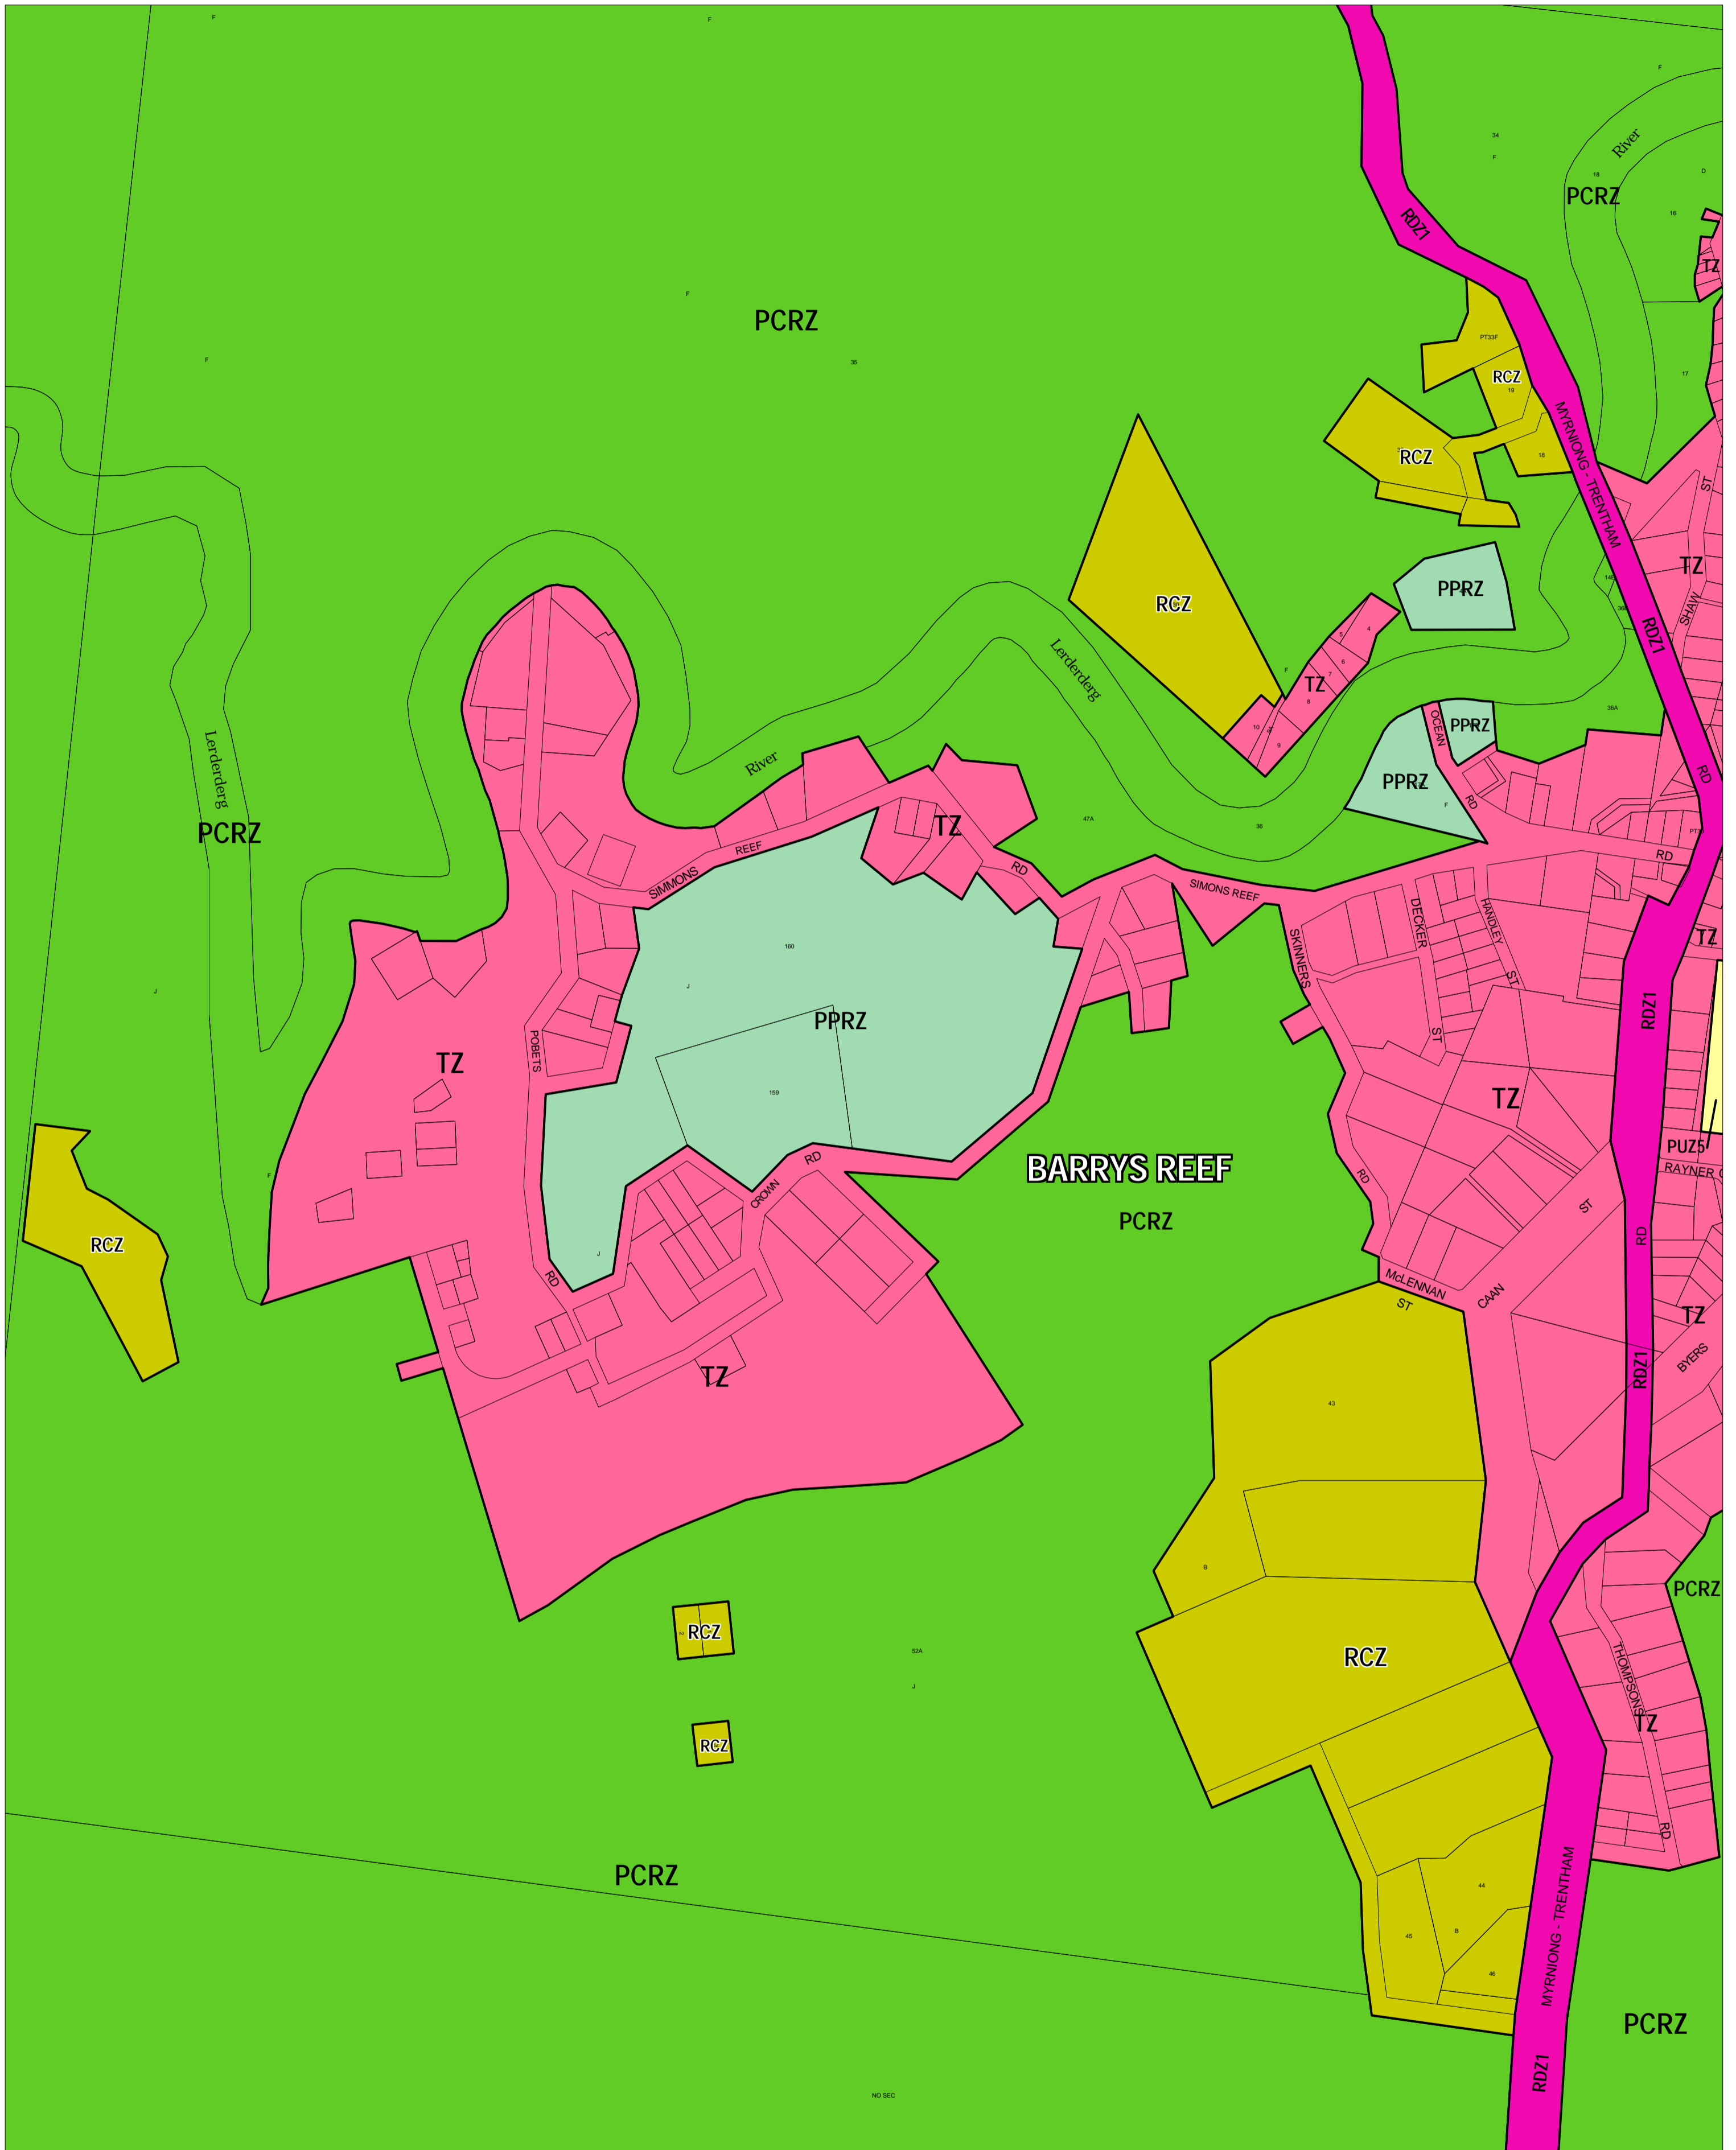

MOORABOOL PLANNING SCHEME - LOCAL PROVISION

AUSTRALIAN MAP GRID ZONE 55

Printed: 9/7/2007

AMENDMENT C50

ZONES

MAP No 5