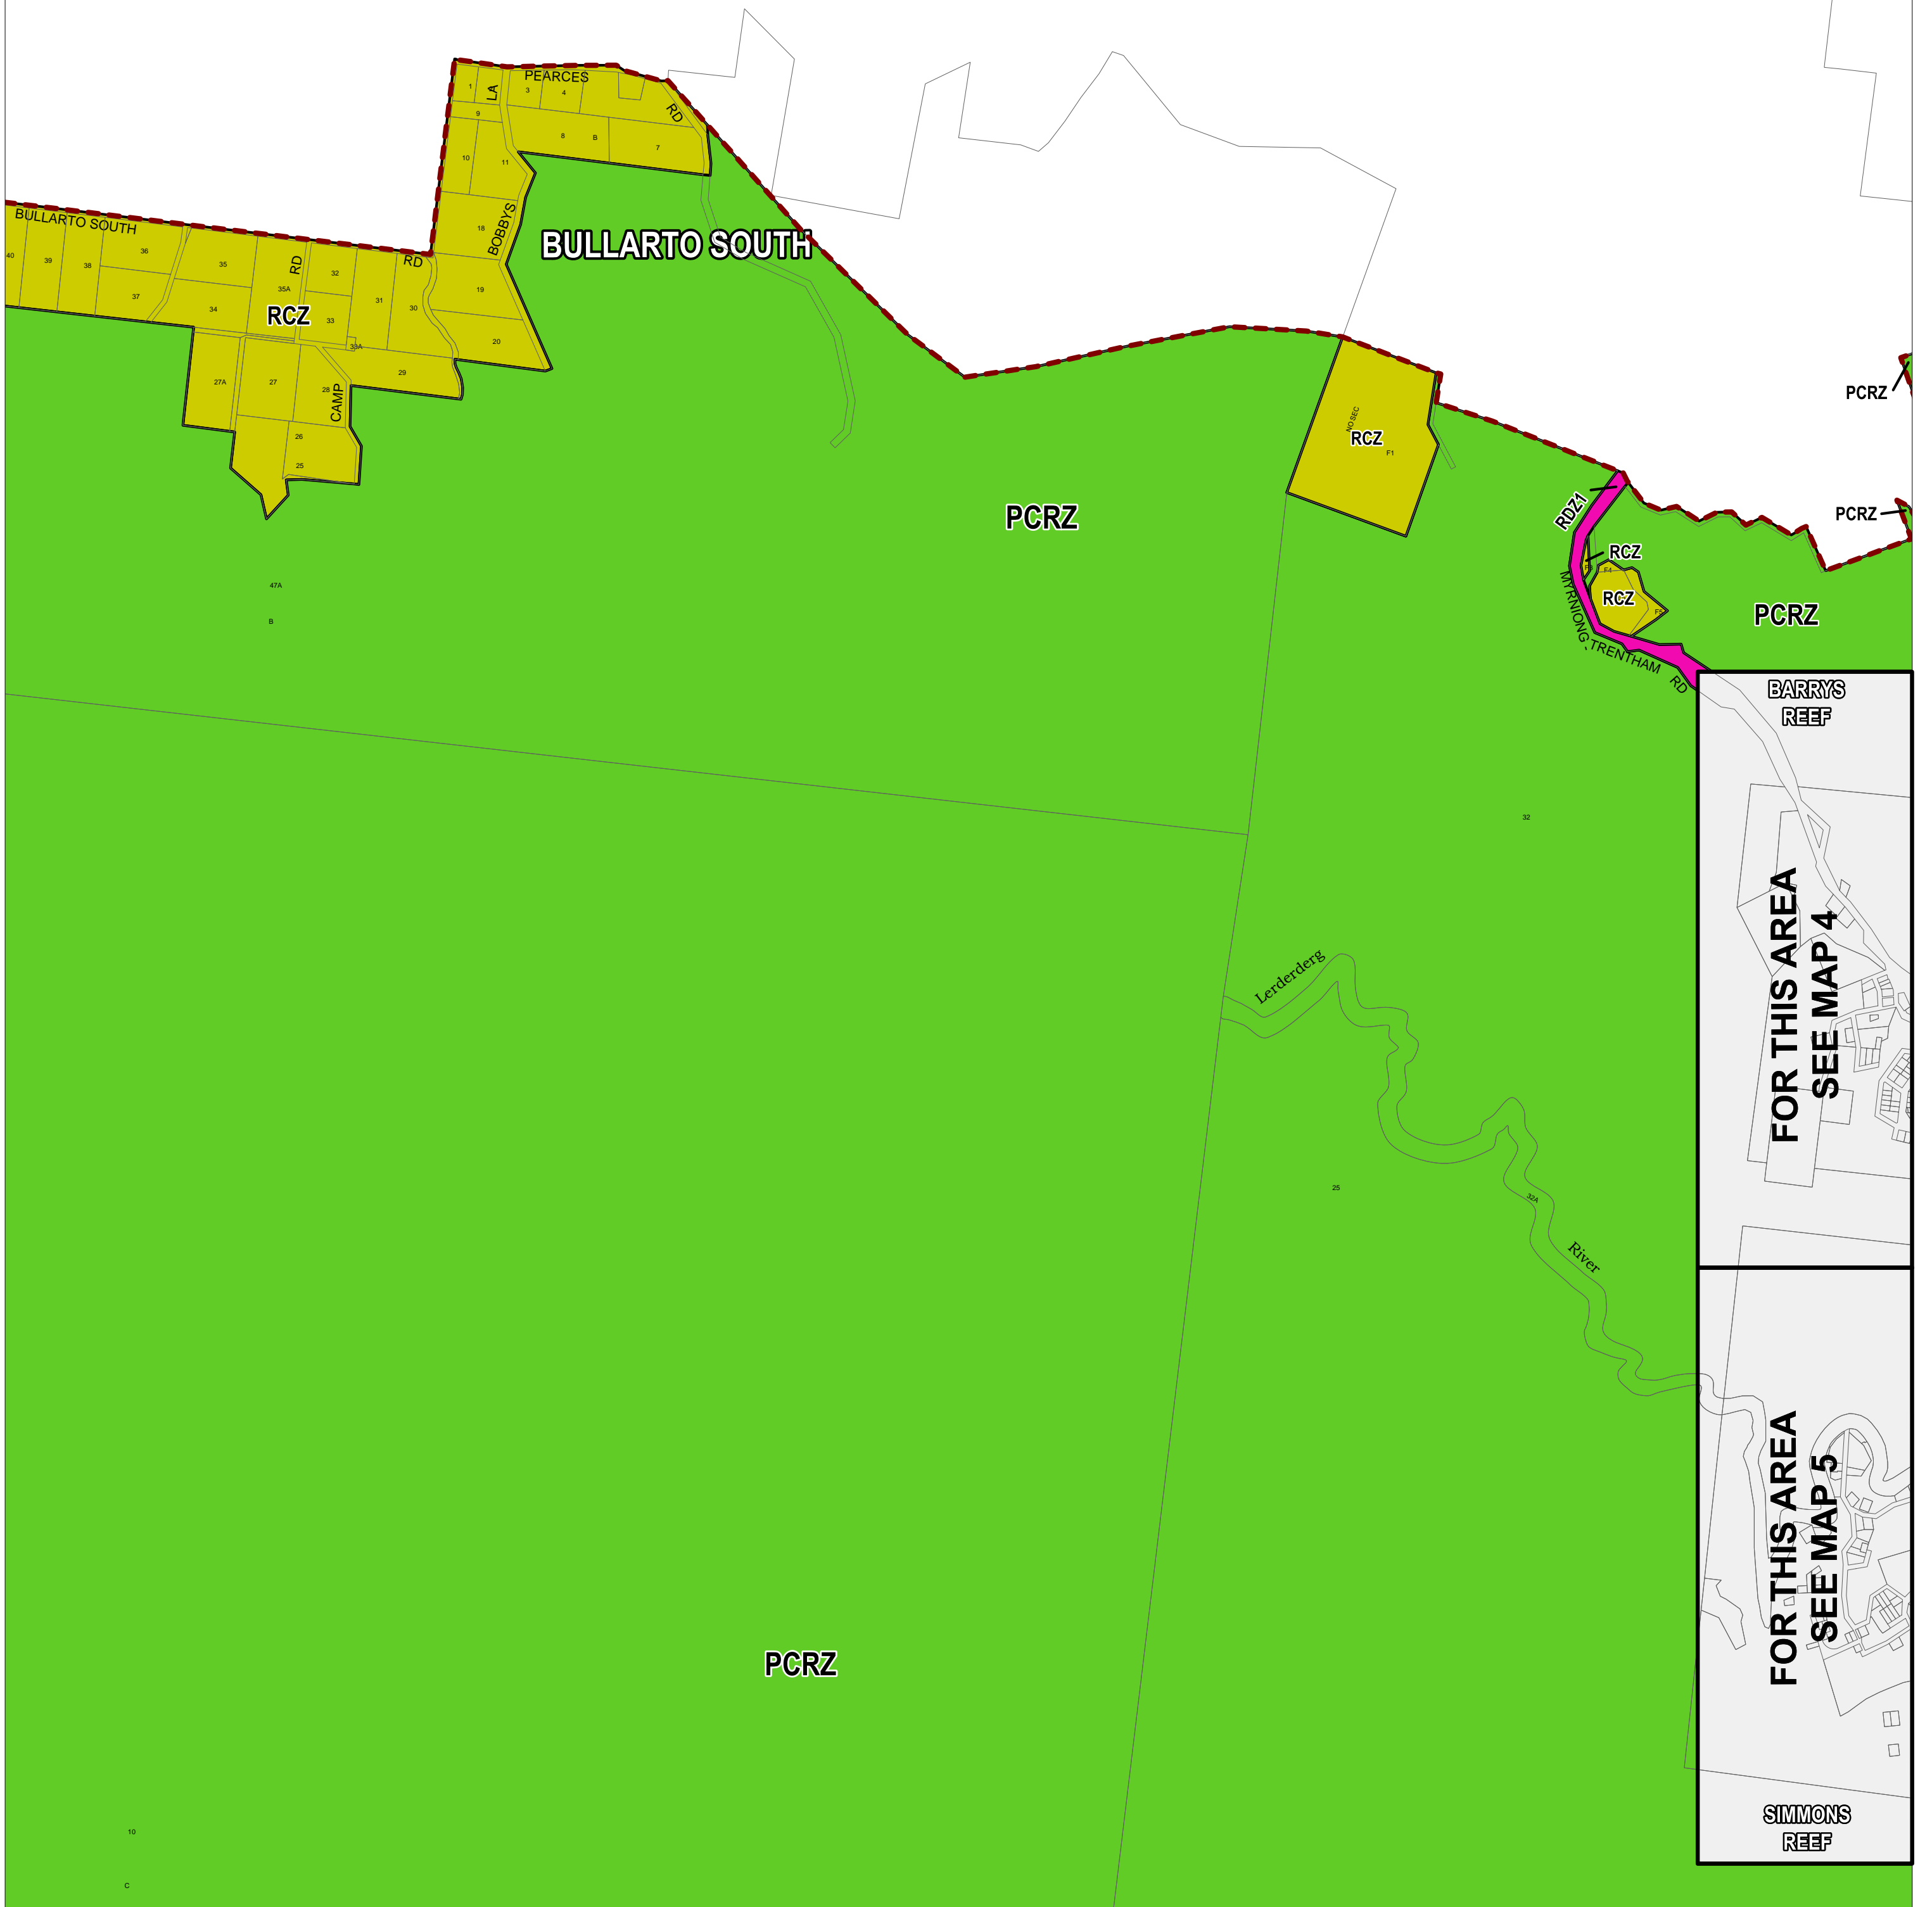

Hepburn
Shire

Hepburn
Shire

FOR THIS AREA
SEE MAP 4

FOR THIS AREA
SEE MAP 5

BARRYS REEF

SIMMONS REEF

This publication is copyright. No part may be reproduced by any process except in accordance with the provisions of the Copyright Act. © State of Victoria.
This map should be read in conjunction with additional Planning Overlay Maps (if applicable) as indicated on the INDEX TO MAPS.

Public Land	
	Public Conservation And Resource Zone
	Road Zone - Category 1
Rural	
	Rural Conservation Zone

AUSTRALIAN MAP GRID ZONE 55
PREPARED BY: Planning Mapping Services

Printed: 8/7/2016

AMENDMENT C70