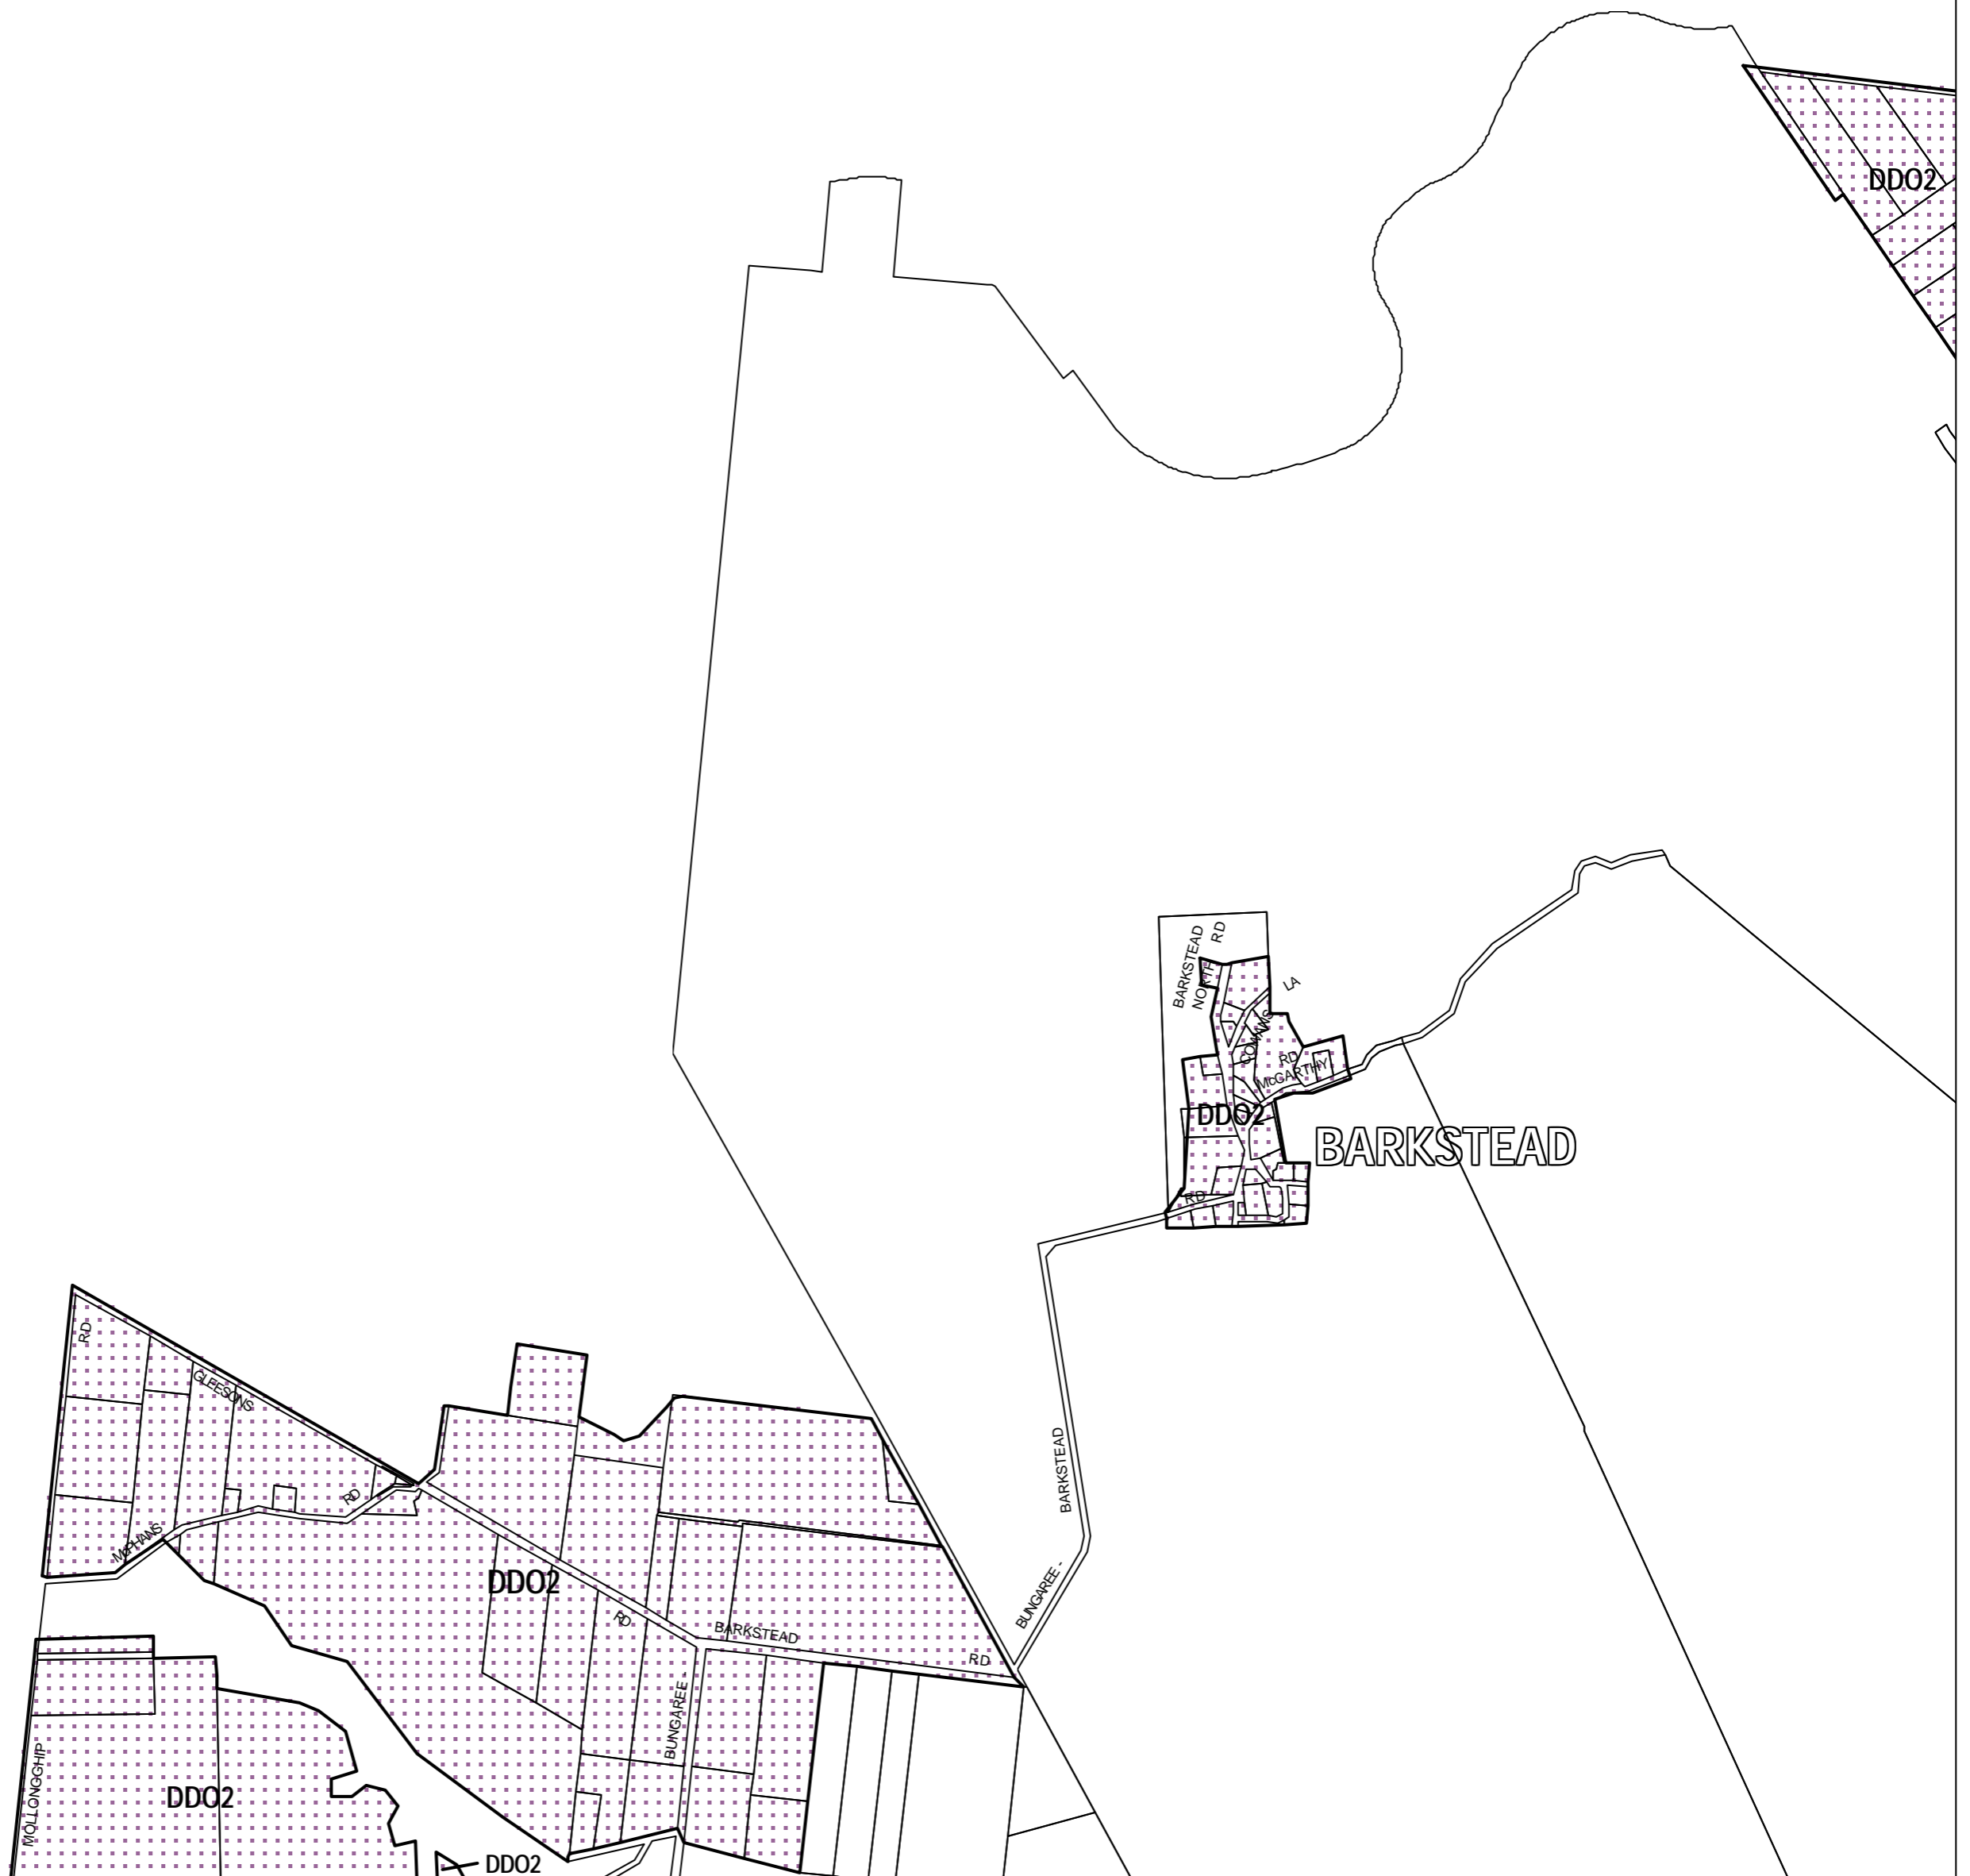

MOORABOOL PLANNING SCHEME - LOCAL PROVISION

Overlays	
	Design And Development Overlay - Schedule 2

AUSTRALIAN MAP GRID ZONE 55

Printed: 12/6/2007