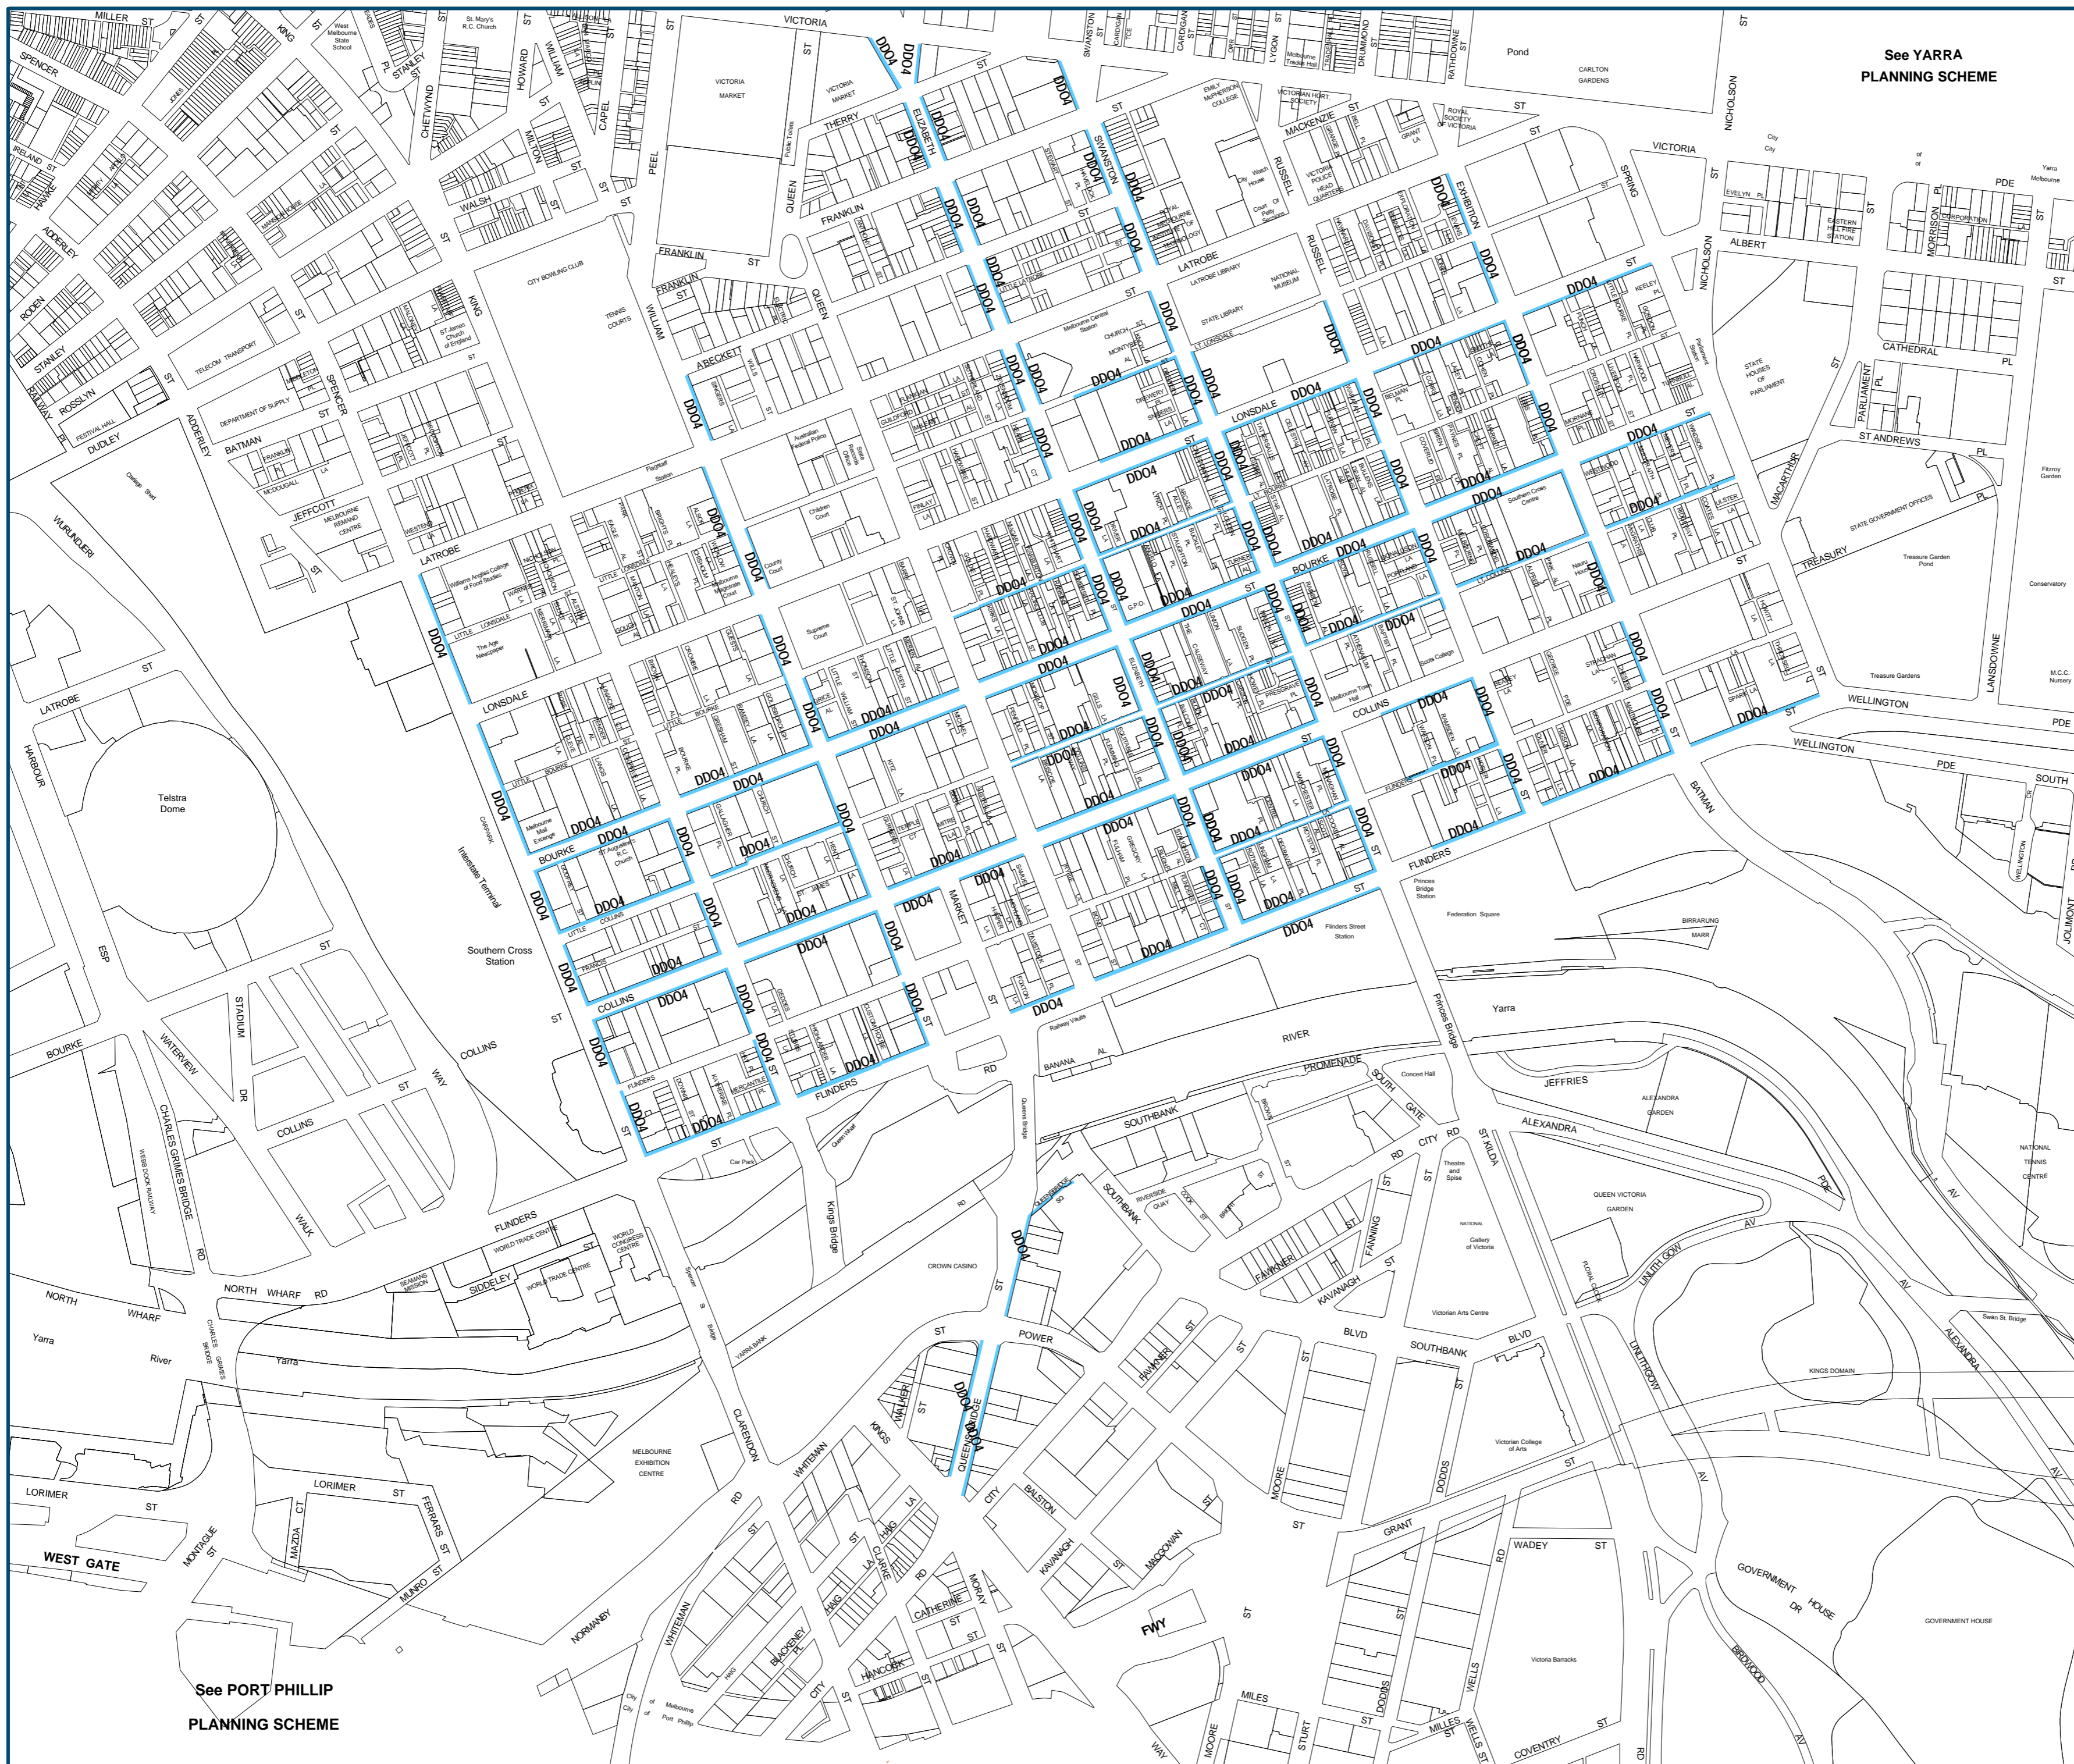

MELBOURNE PLANNING SCHEME - LOCAL PROVISION

DESIGN AND DEVELOPMENT OVERLAY 4

Overlays
DD04 Design And Development Overlay - Schedule 4 - Weather Protection

INDEX TO ADJOINING MAPS

See PORT PHILLIP PLANNING SCHEME

See YARRA PLANNING SCHEME