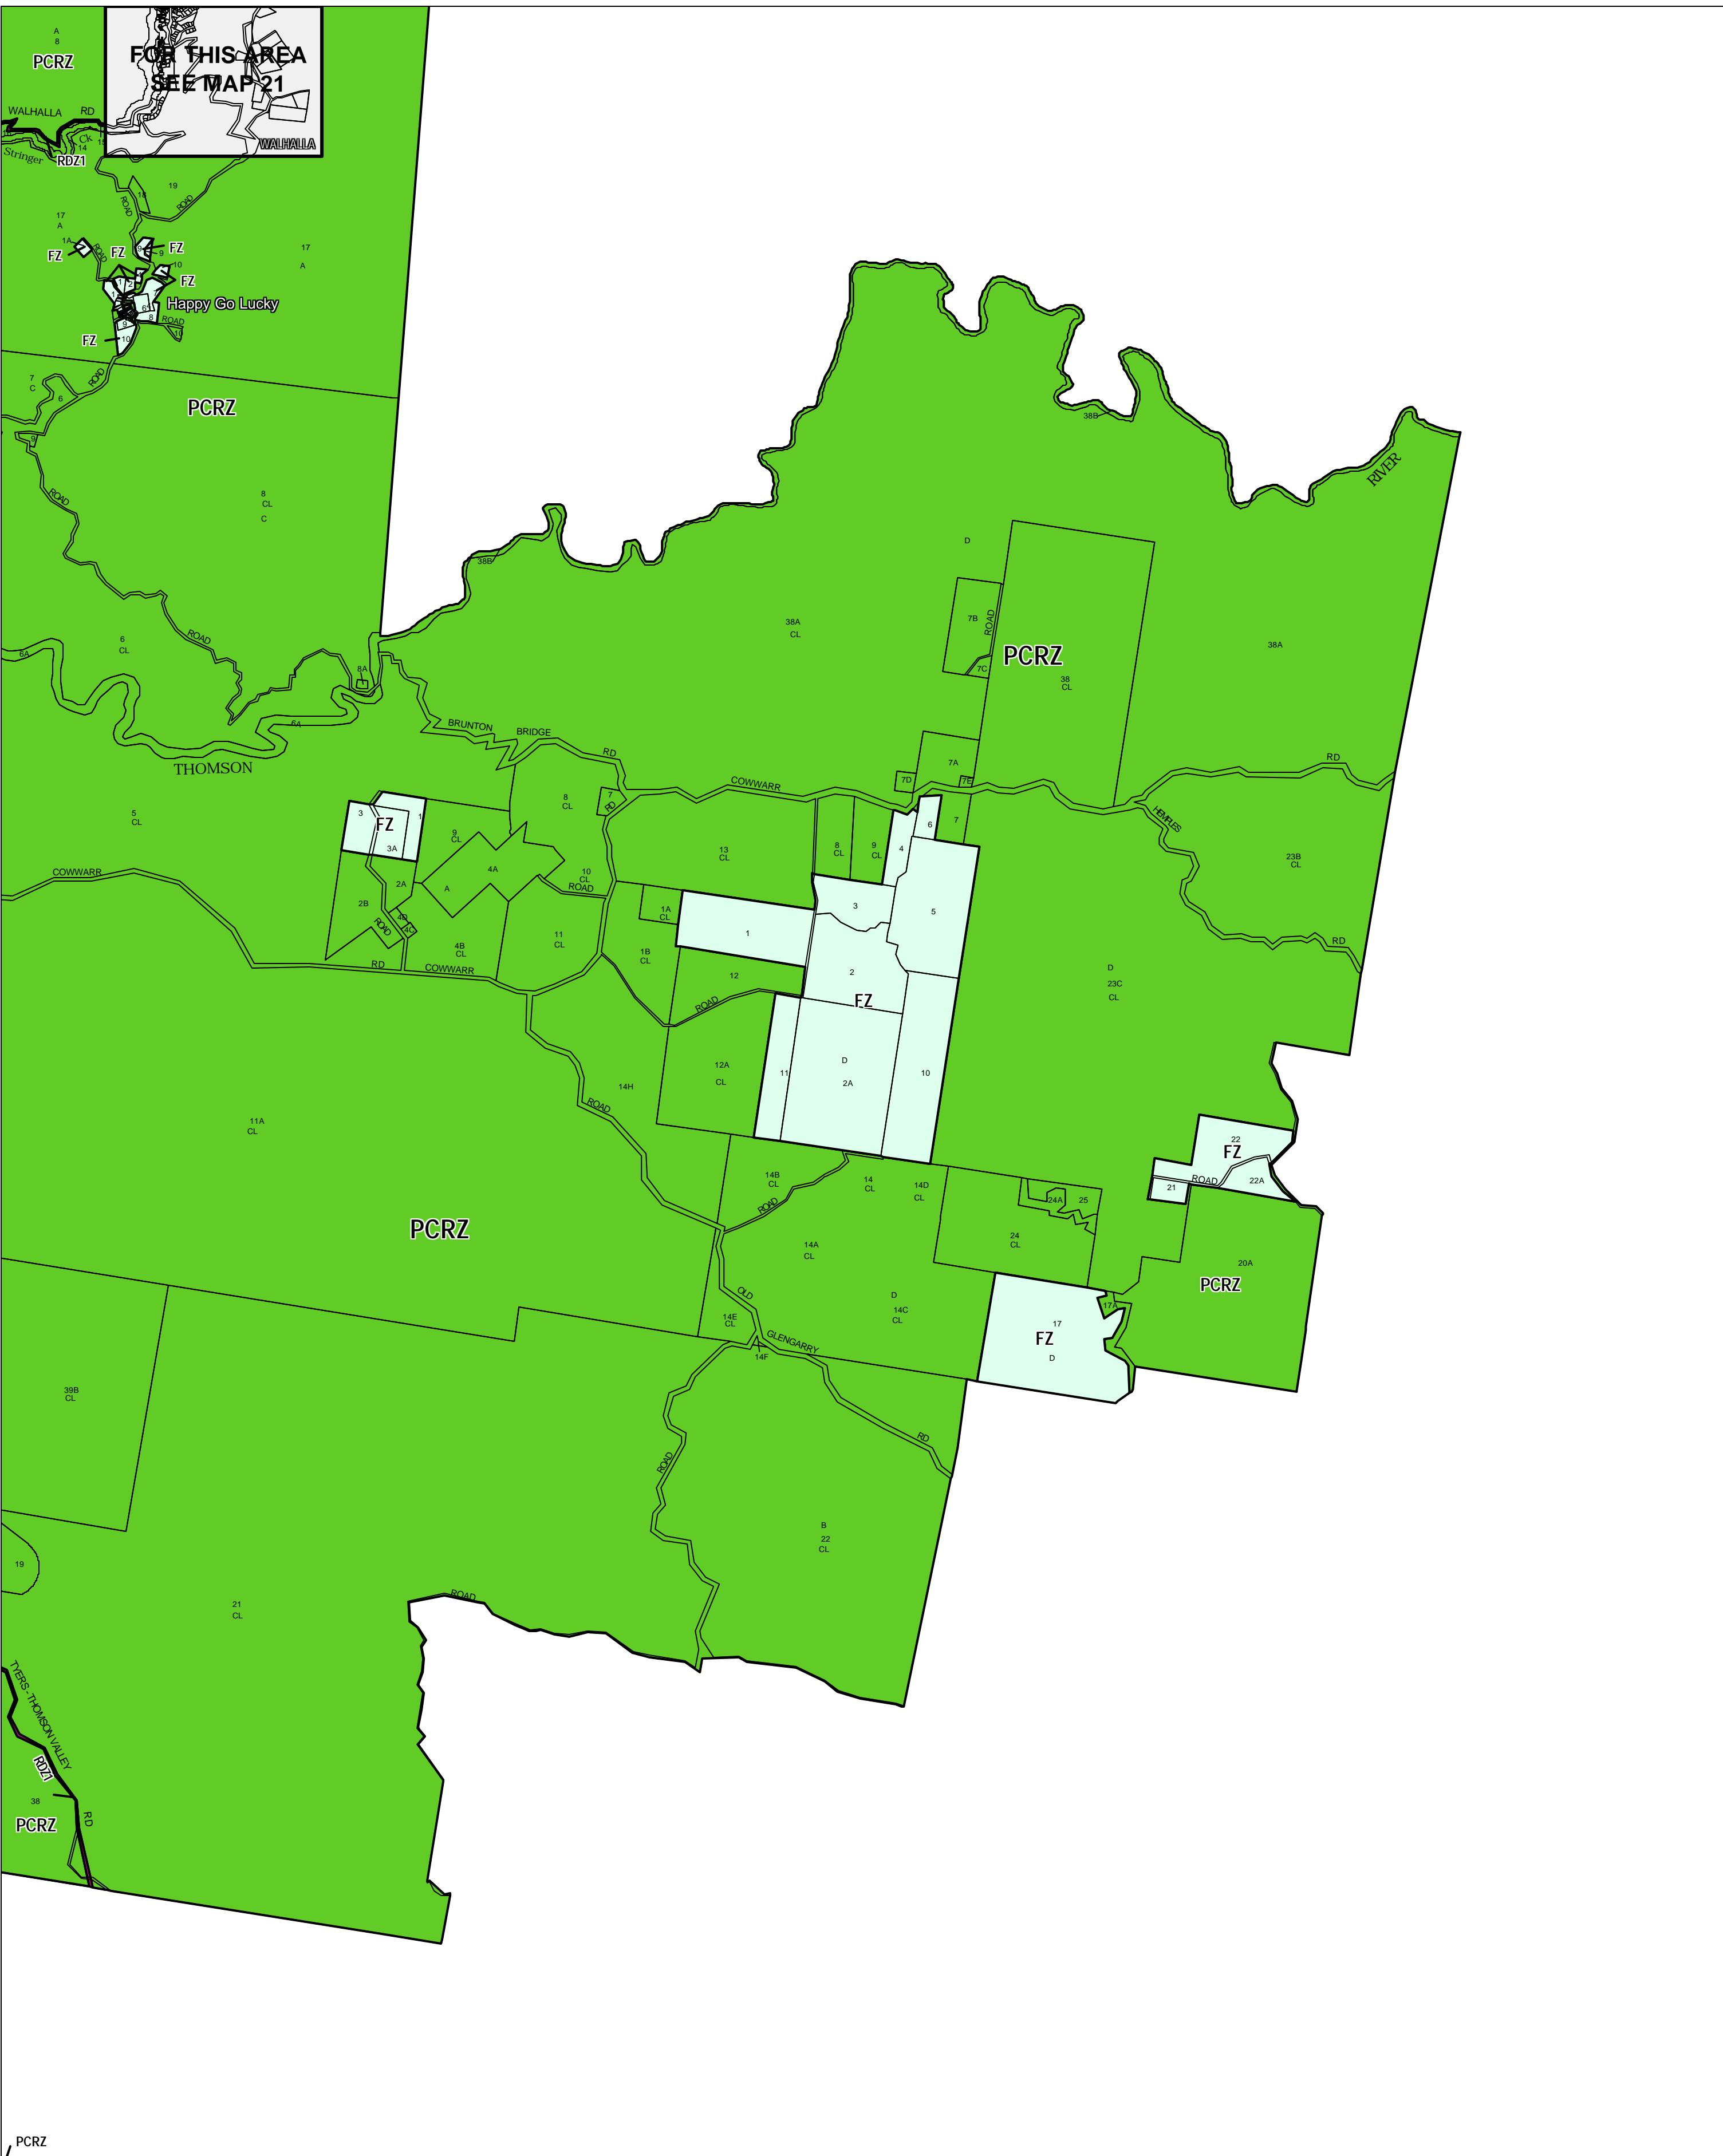

BAW BAW PLANNING SCHEME - LOCAL PROVISION

Public Land	Public Conservation And Resource Zone
Rural	Farming Zone
Road Zone - Category 1	Road Zone - Category 1

Printed: 22/2/2010

AMENDMENT C73