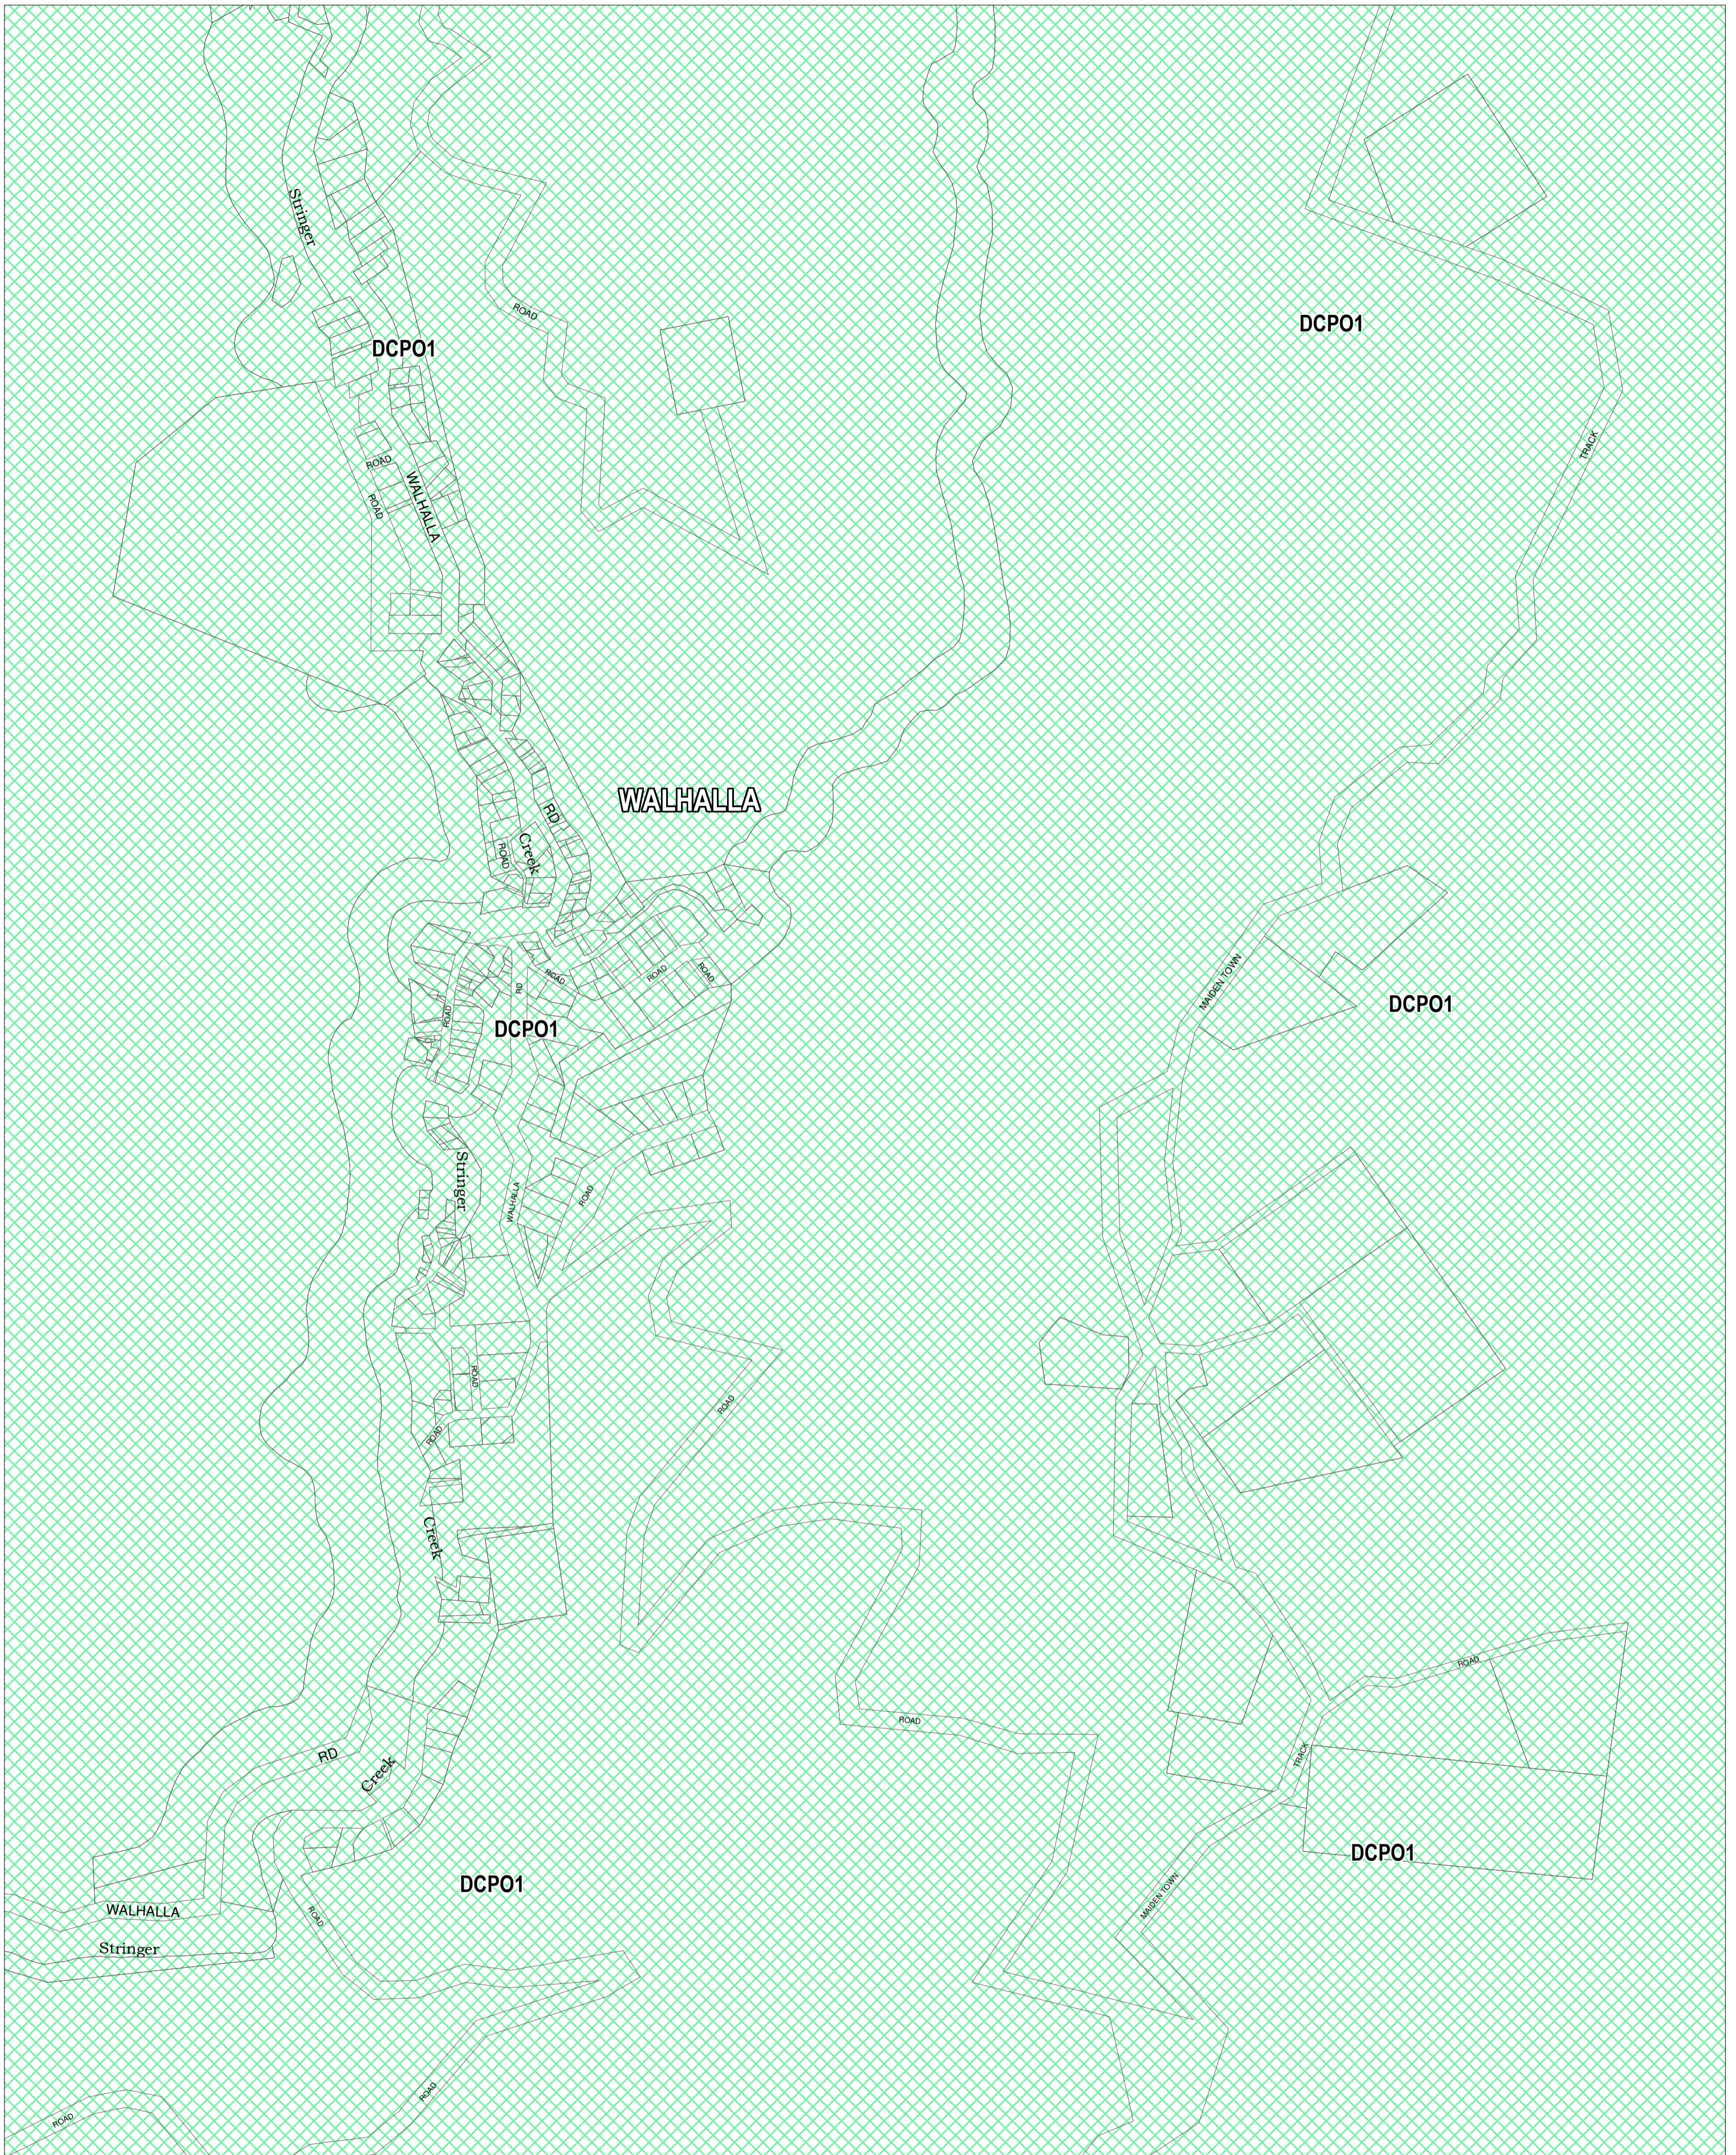

BAW BAW PLANNING SCHEME - LOCAL PROVISION

Overlays

DCPO1 Development Contributions Plan Overlay - Schedule 1

AUSTRALIAN MAP GRID ZONE 55

INDEX TO ADJOINING METRIC SERIES MAP

Printed: 17/7/2015

AMENDMENT C112