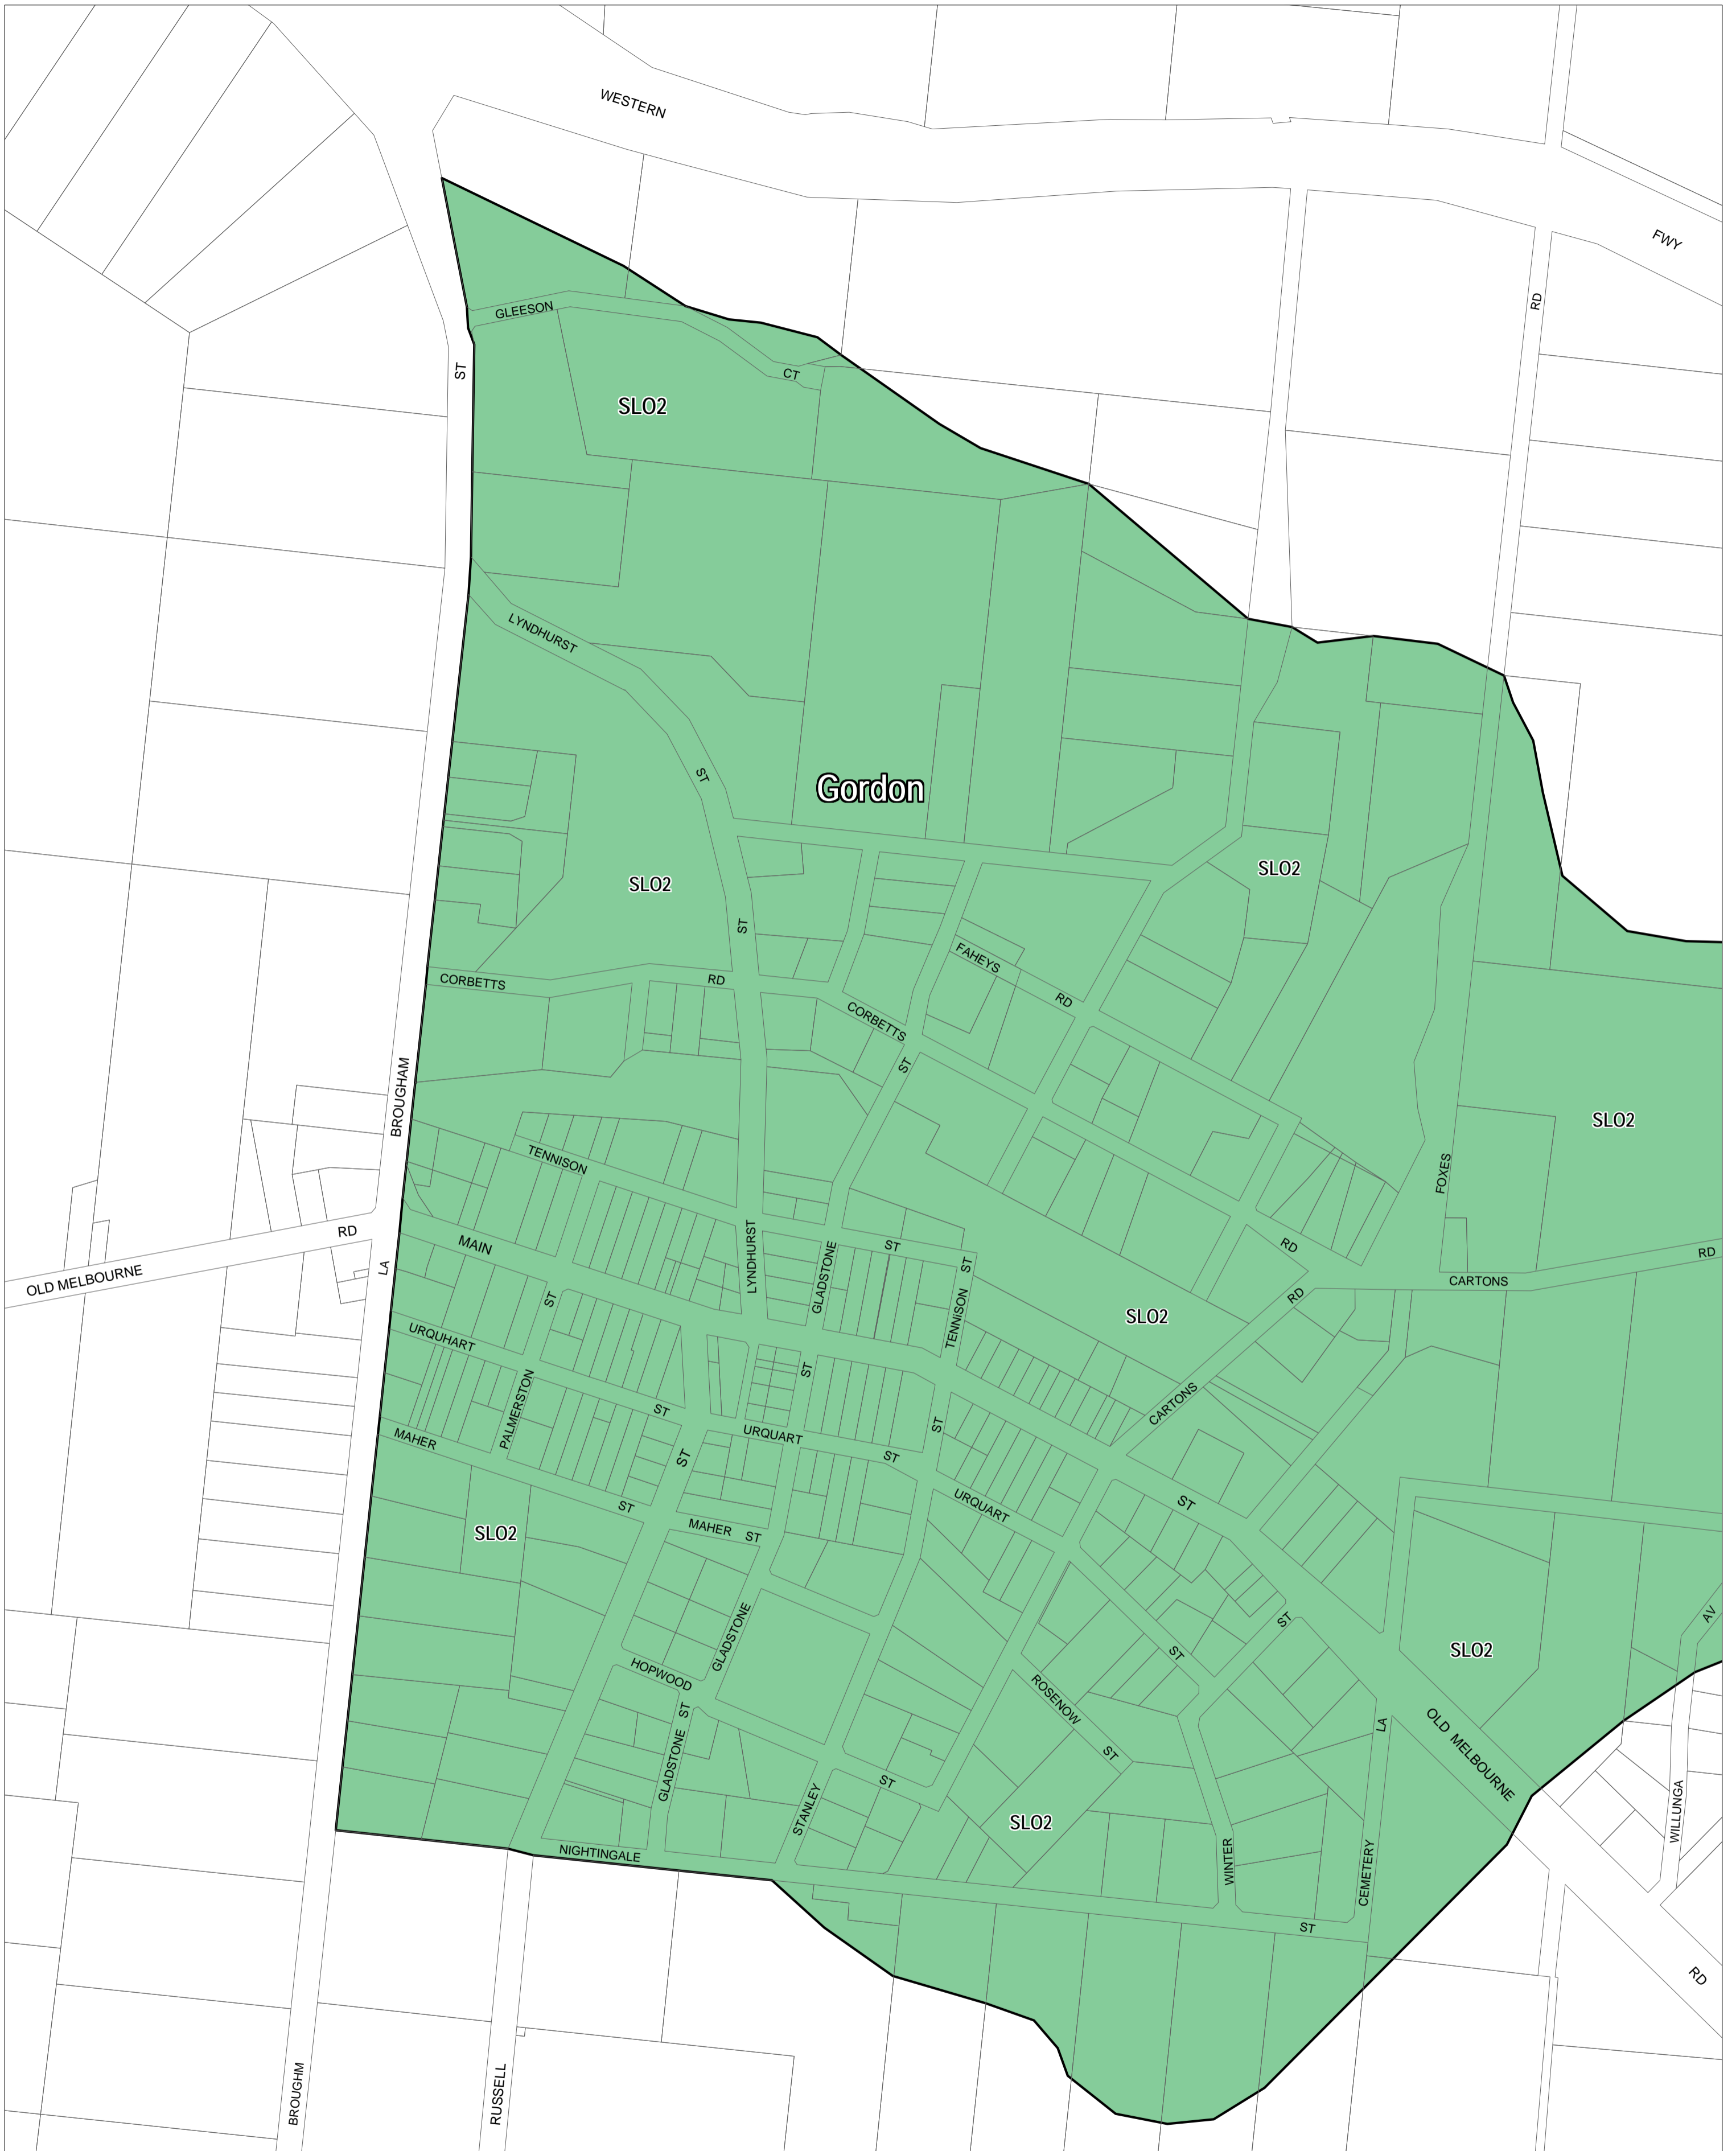

MOORABOOL PLANNING SCHEME - LOCAL PROVISION

Overlays

- SLO2 Significant Landscape Overlay - Schedule 2

AUSTRALIAN MAP GRID ZONE 55

Printed: 20/2/2015

AMENDMENT C53