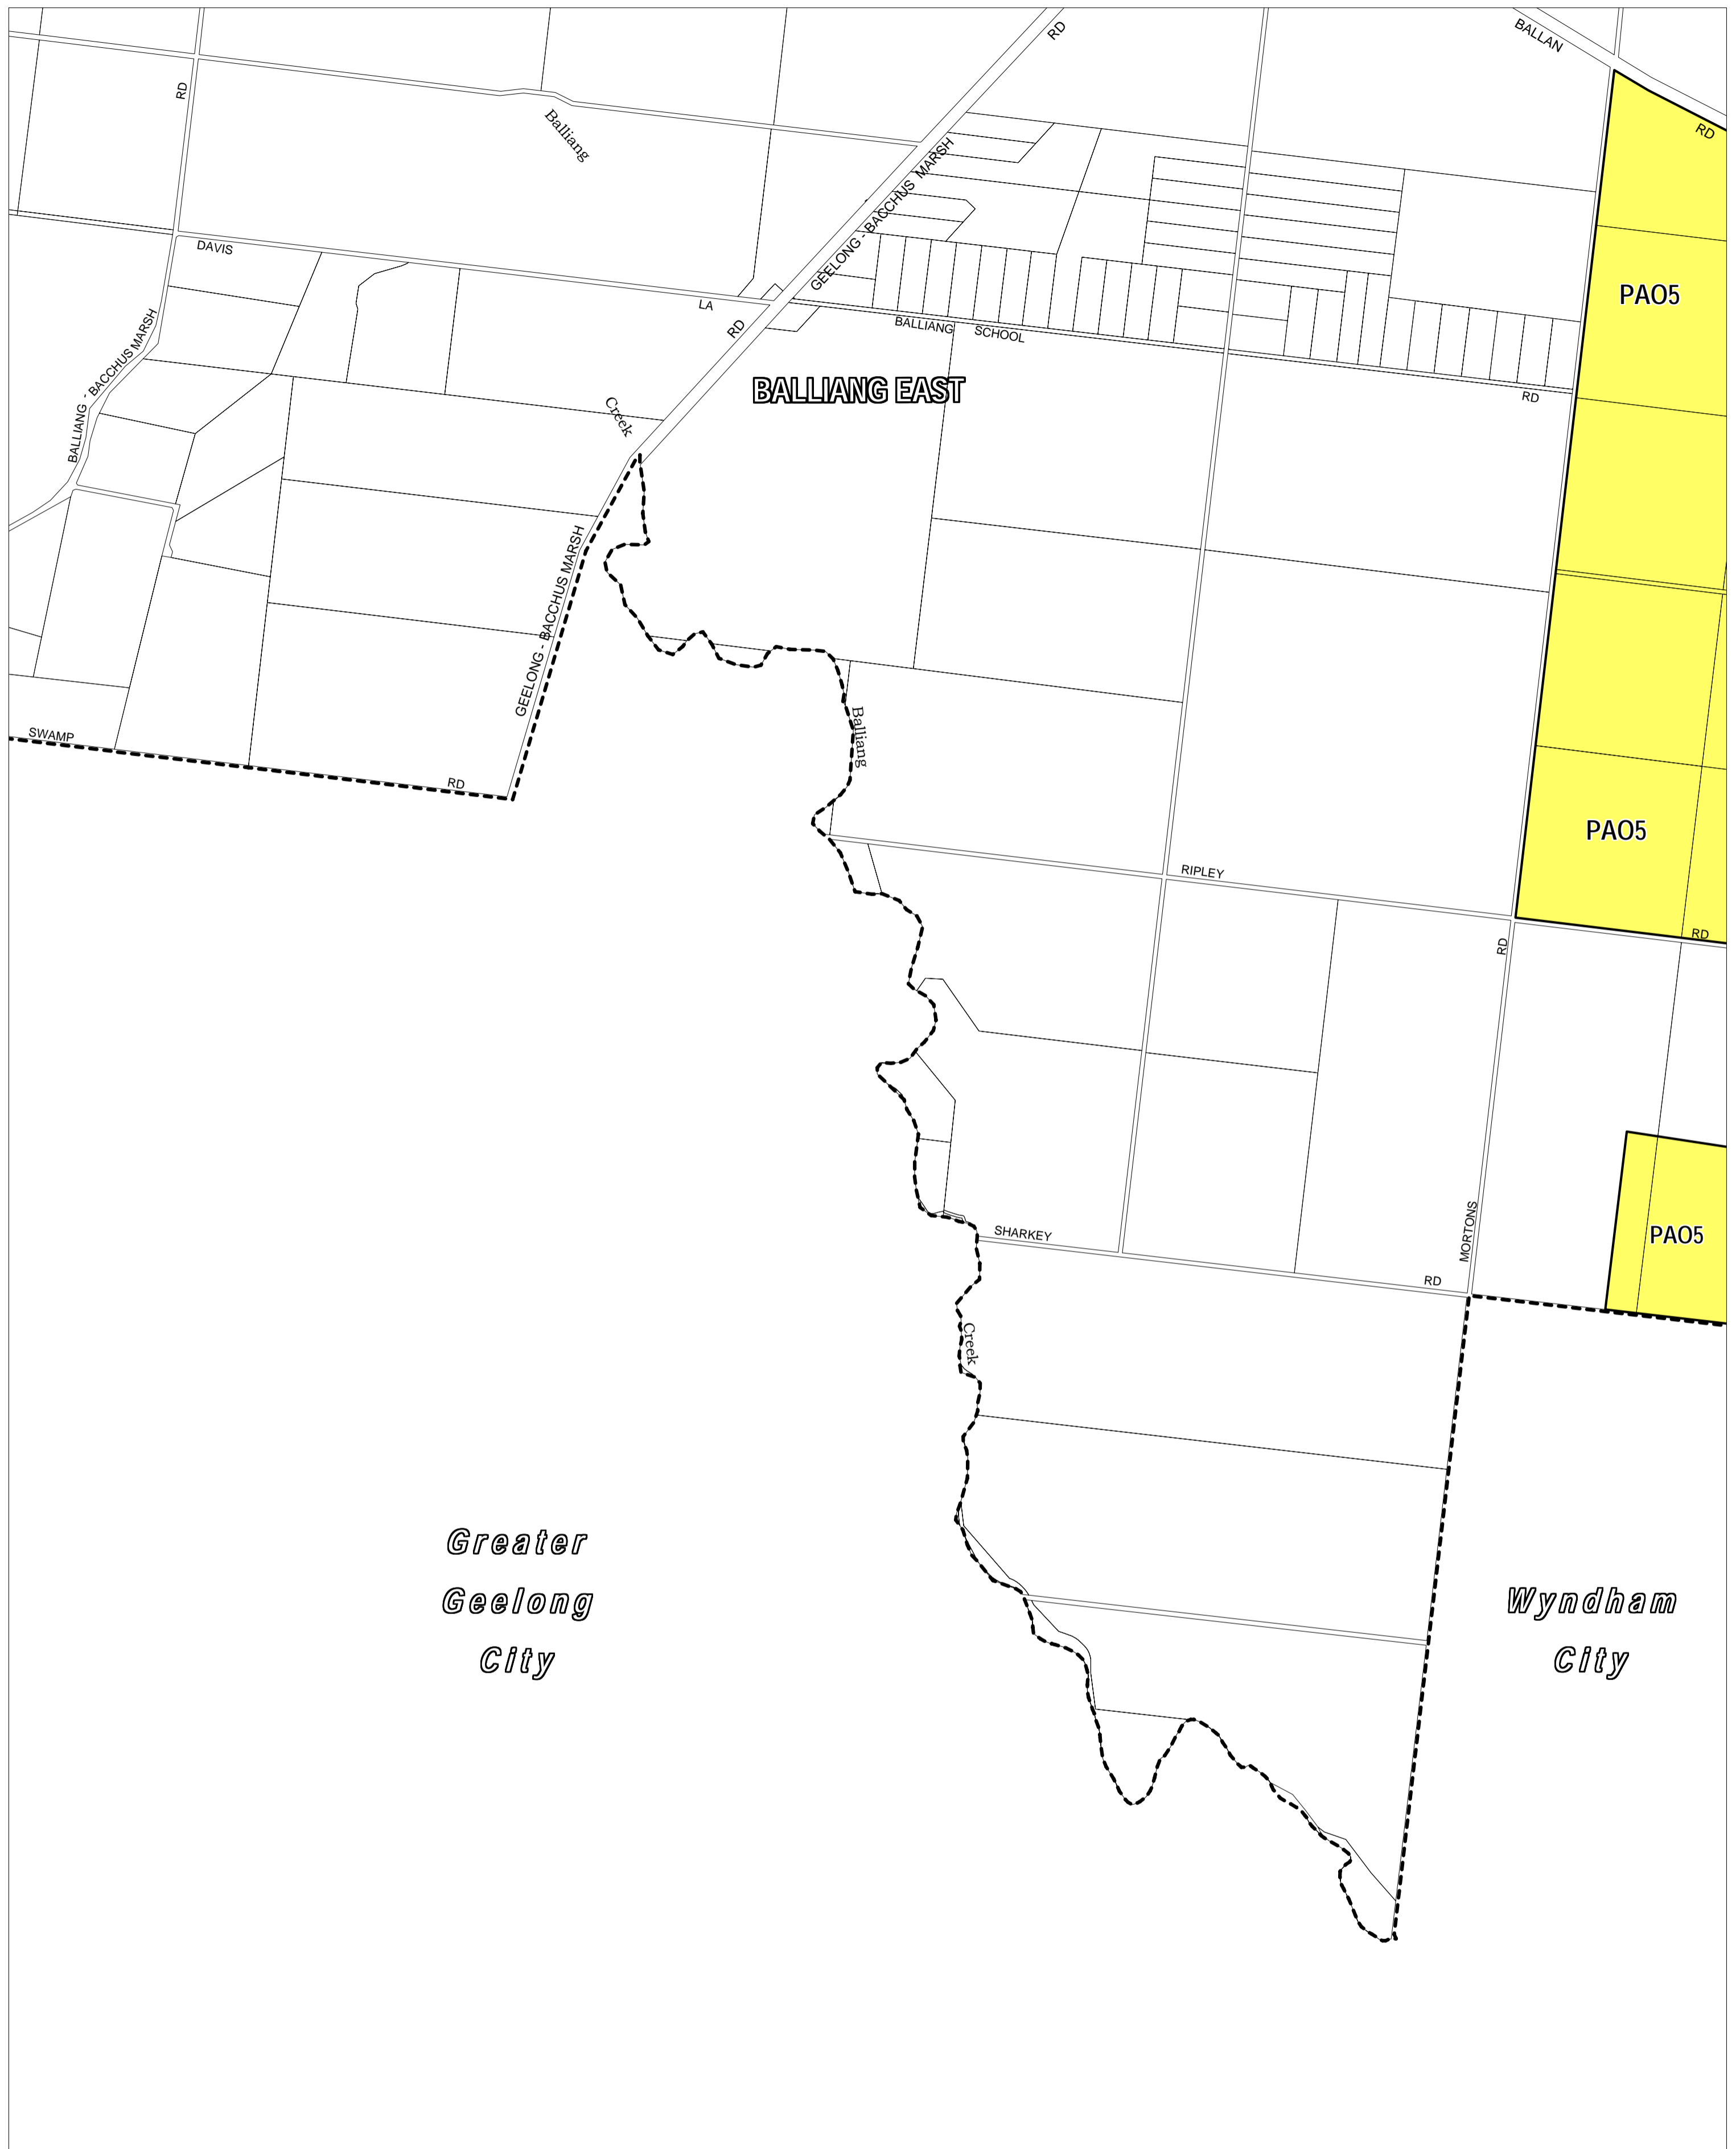

MOORABOOL PLANNING SCHEME - LOCAL PROVISION

Overlays

PAO5 Public Acquisition Overlay 5

AUSTRALIAN MAP GRID ZONE 55

Printed: 15/7/2010

AMENDMENT VC68