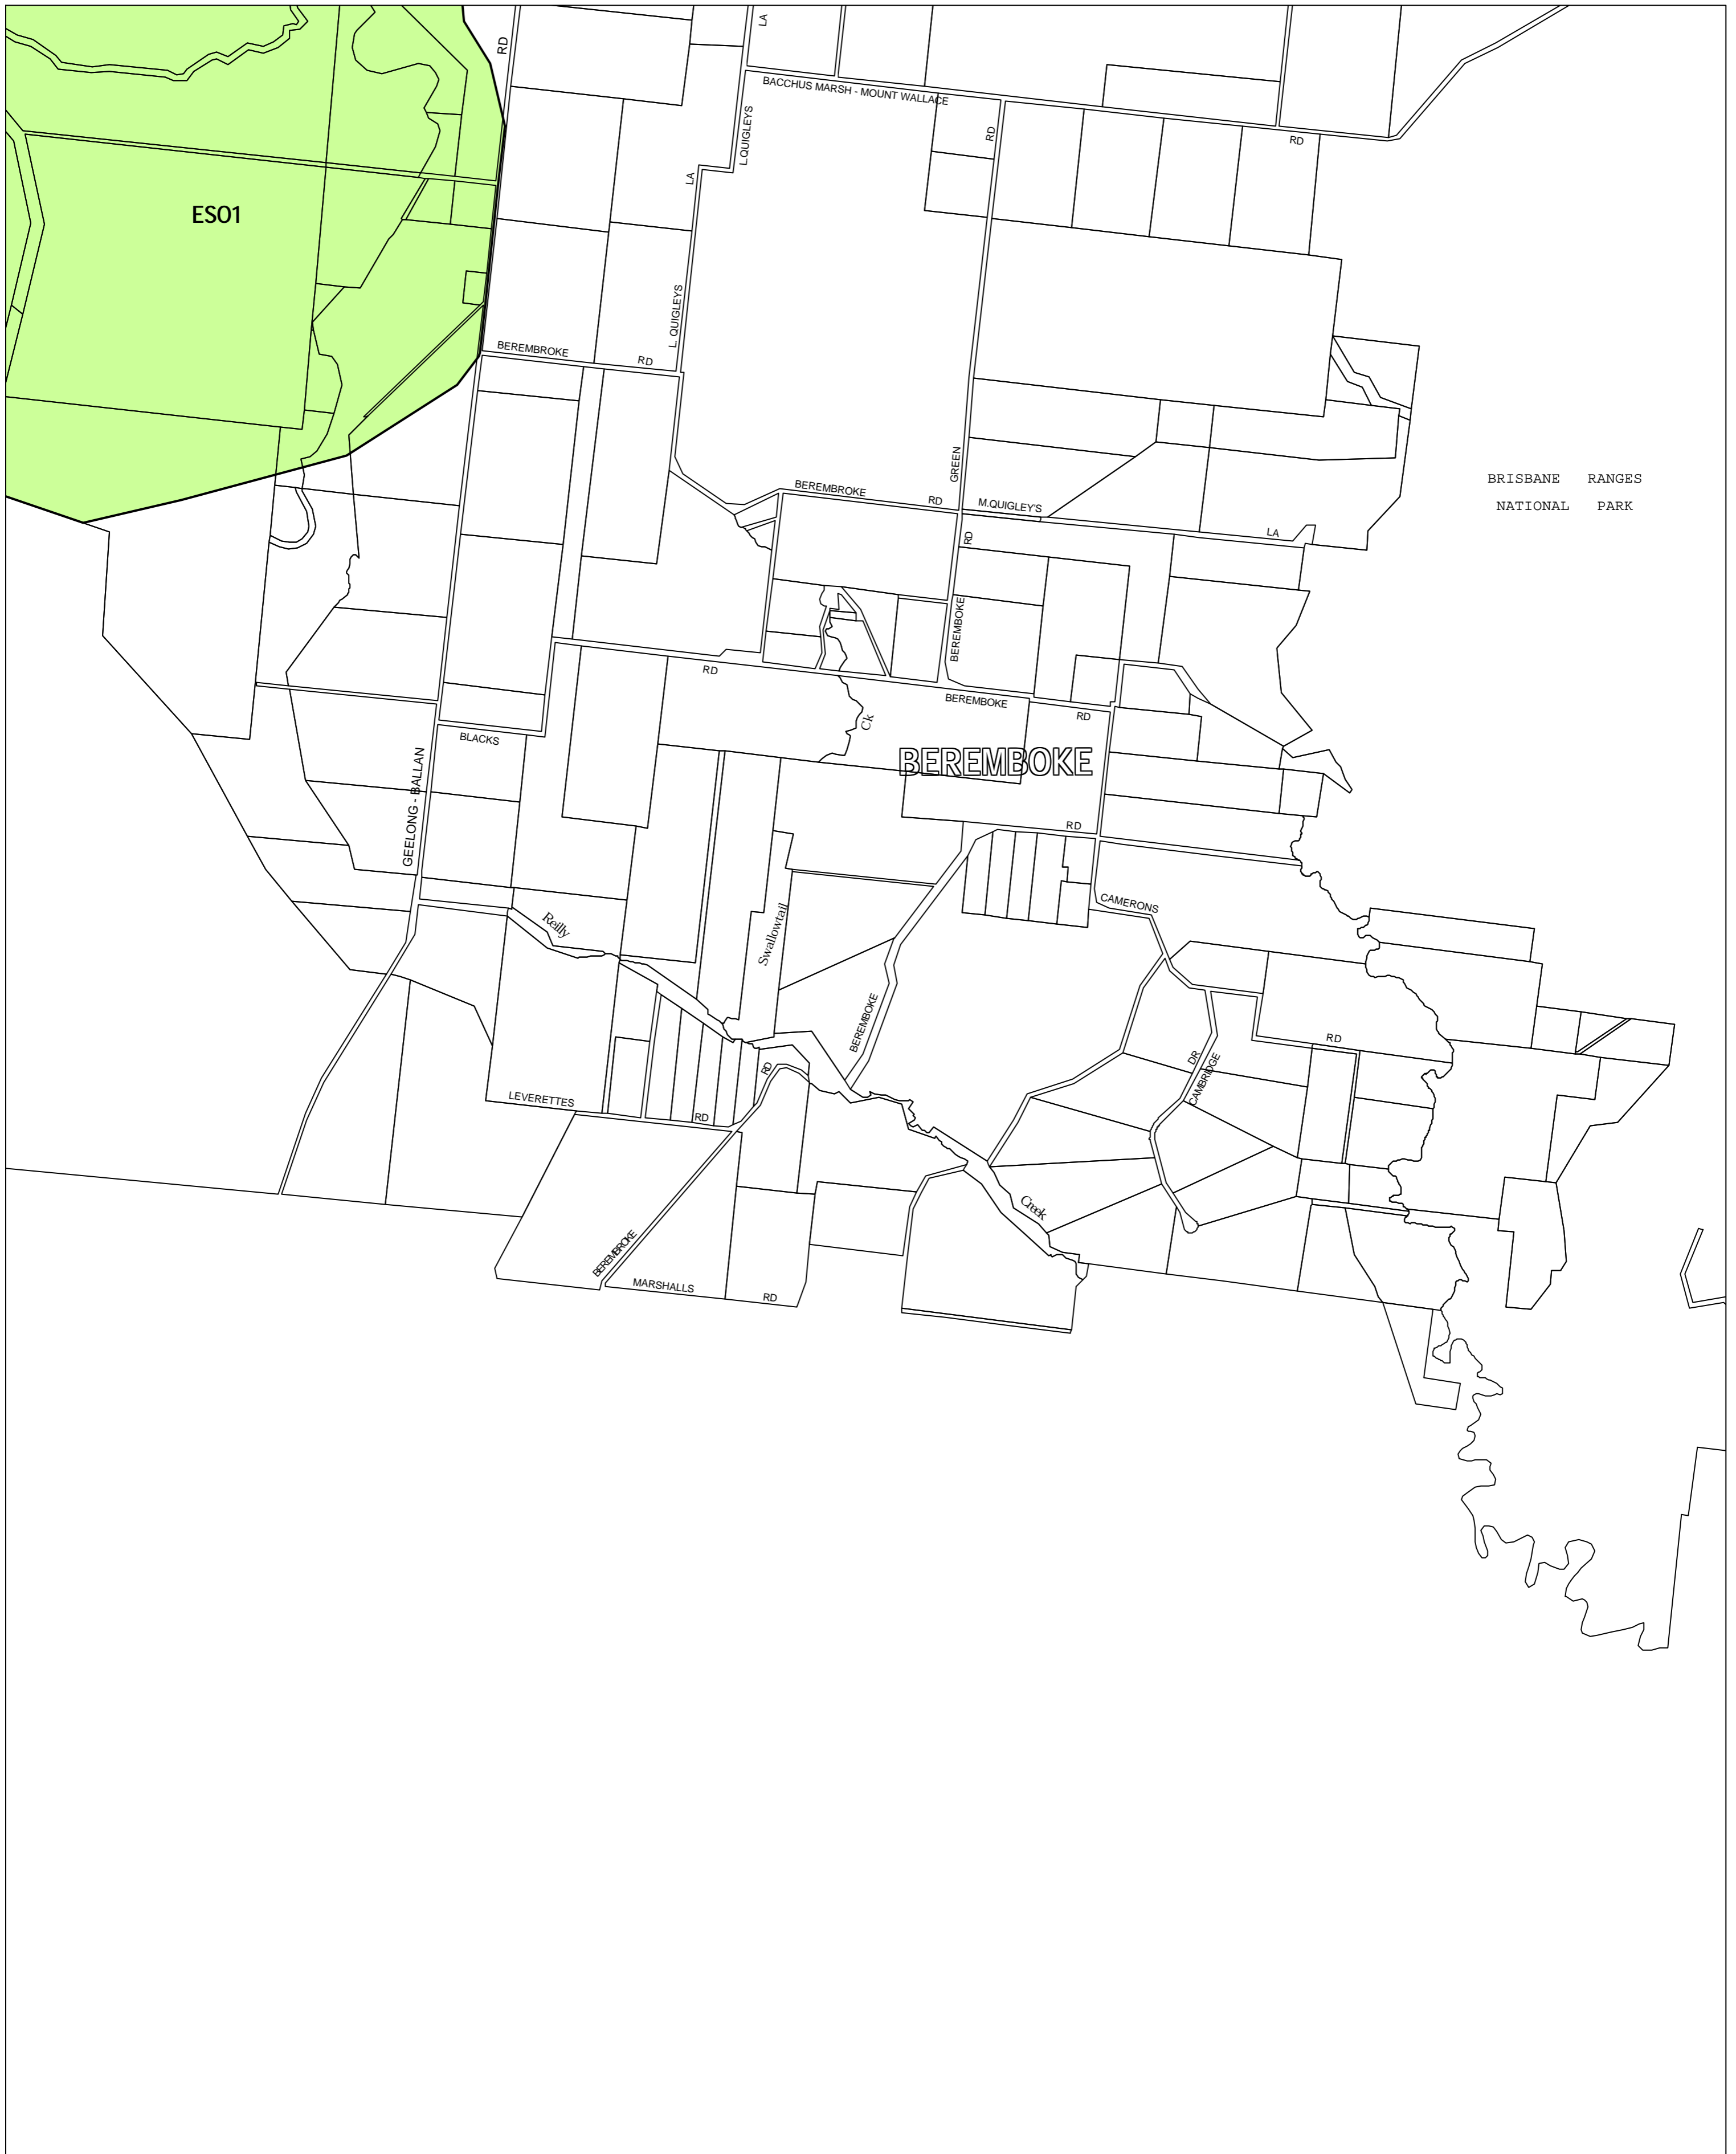

MOORABOOL PLANNING SCHEME - LOCAL PROVISION

Overlays
Environmental Significance
Overlay - Schedule 1

AUSTRALIAN MAP GRID ZONE 55

Printed: 12/6/2007