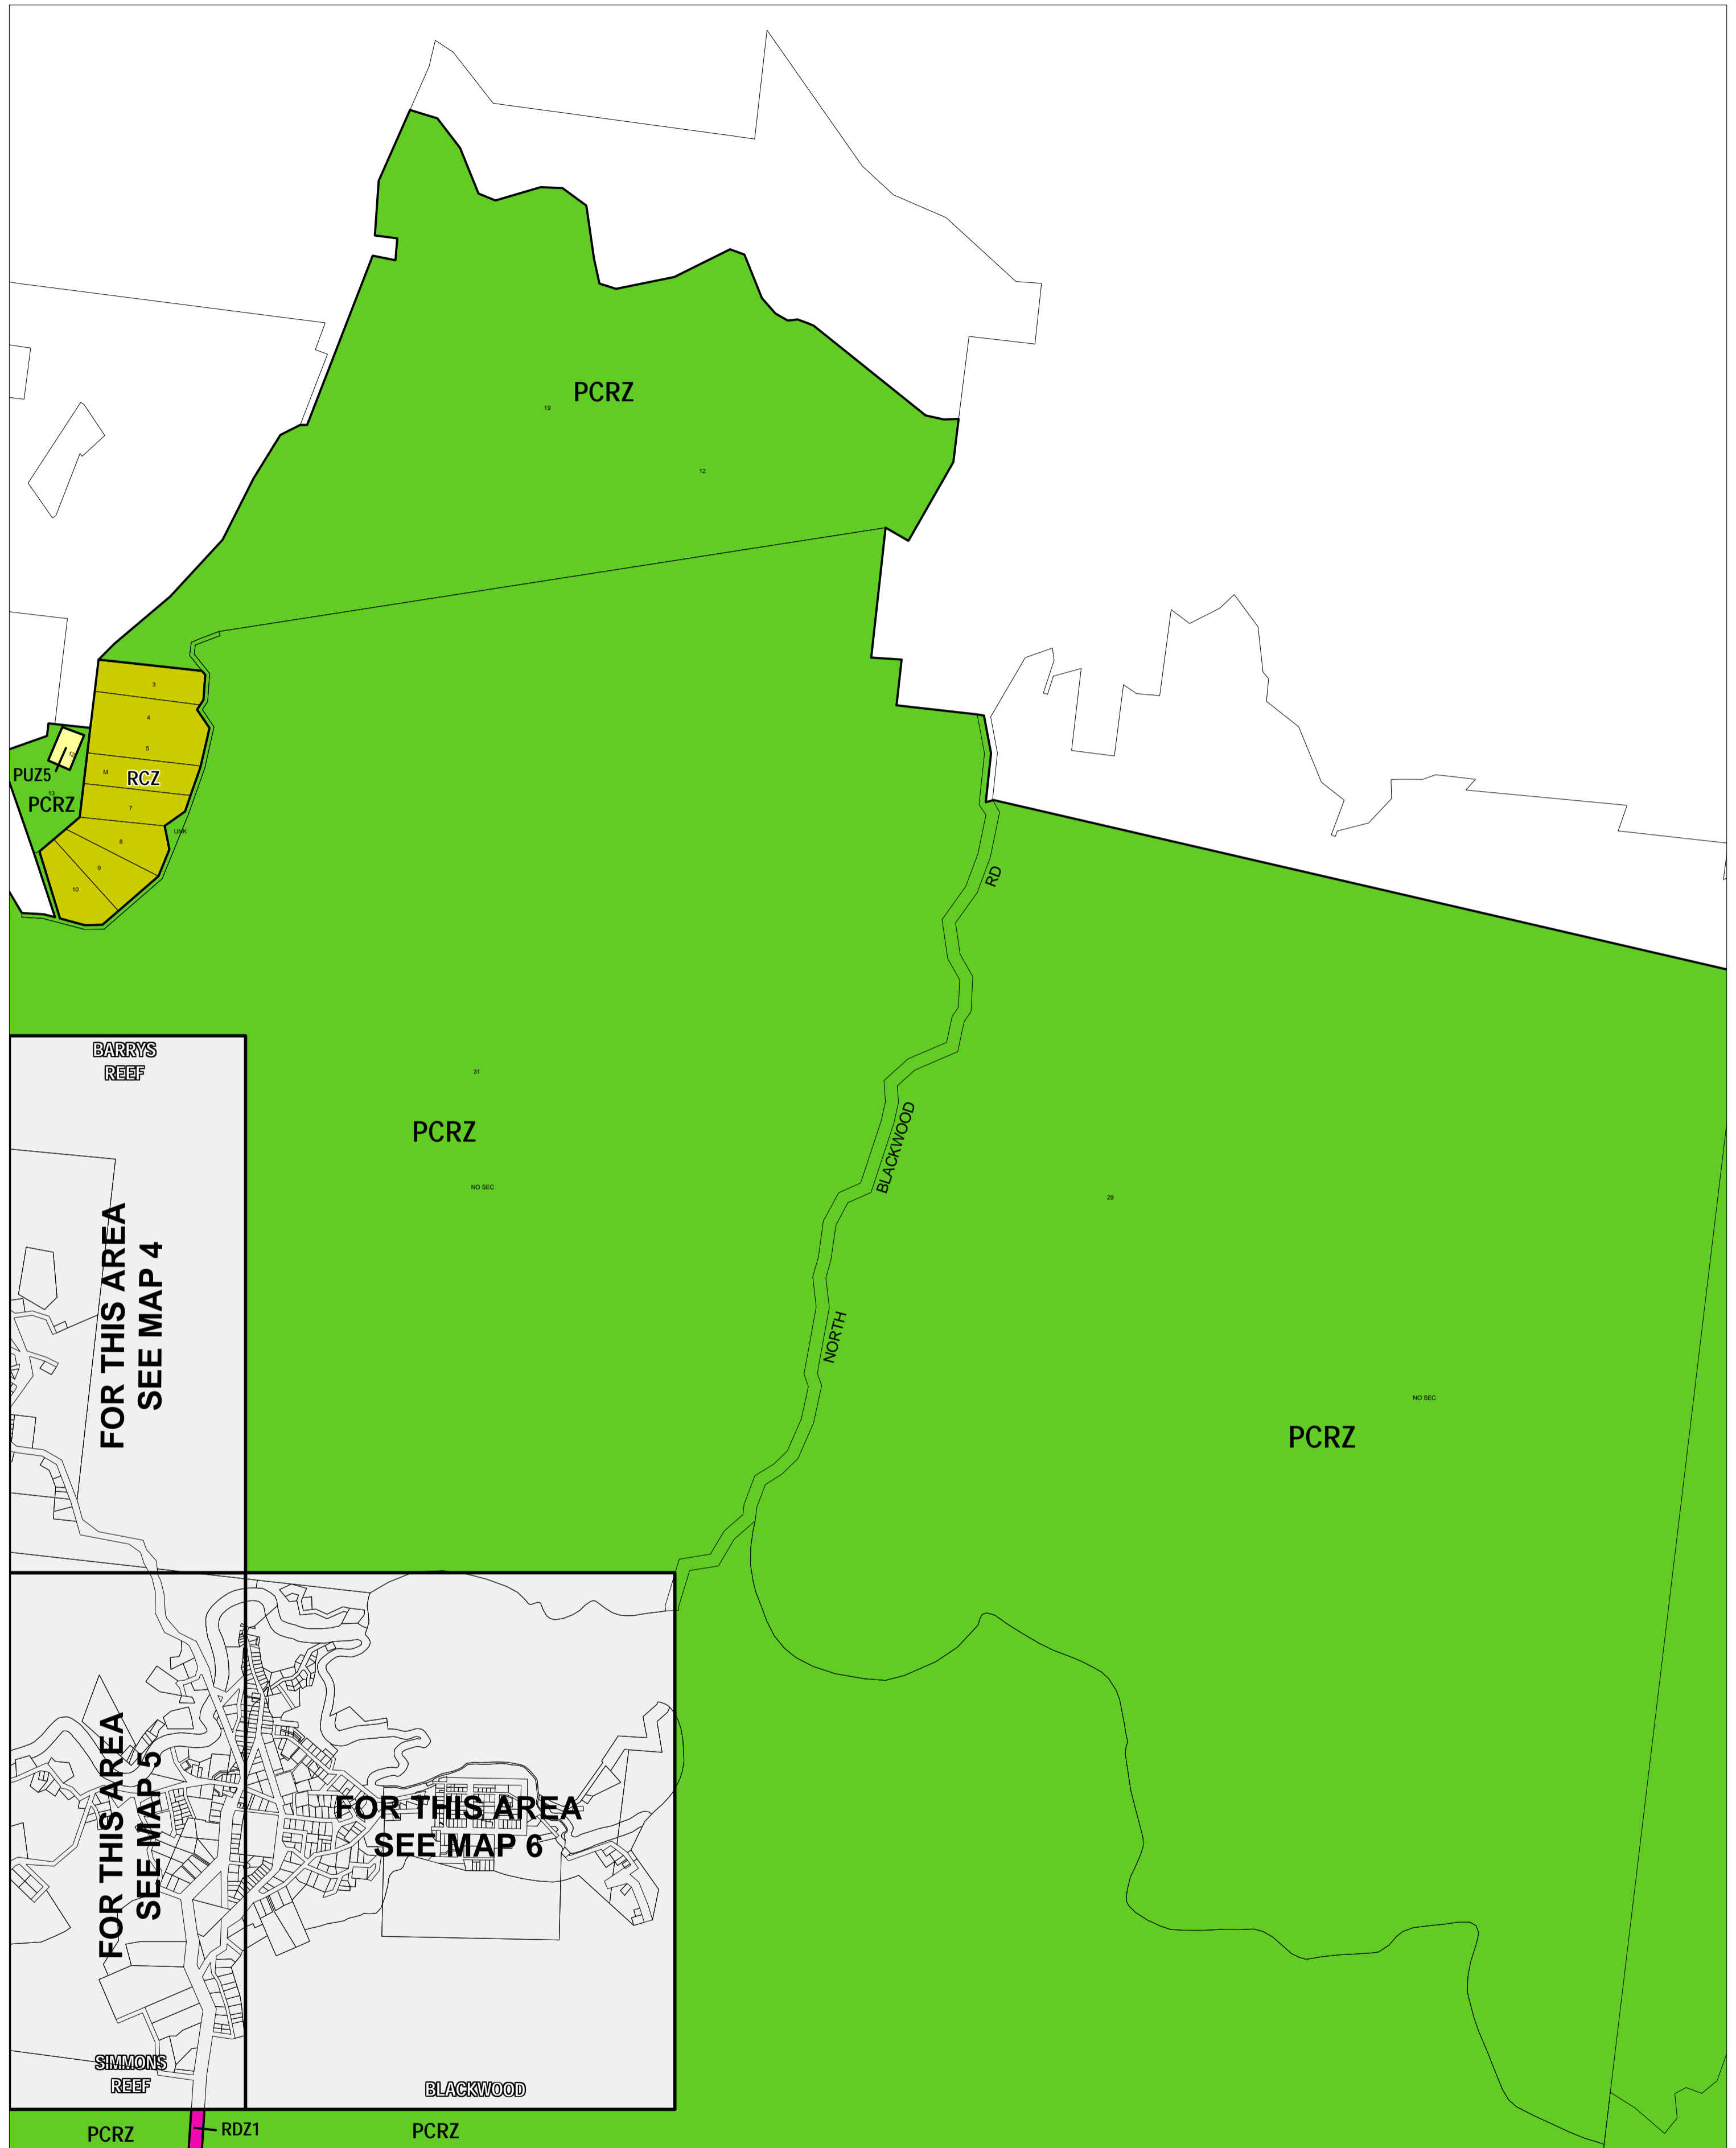

MOORABOOL PLANNING SCHEME - LOCAL PROVISION

Public Land
PCRZ Public Conservation And Resource Zone
PUZ5 Public Use Zone - Cemetery/crematorium
RDZ1 Road Zone - Category 1

Residential
TZ Township Zone

Rural
RCZ Rural Conservation Zone

AUSTRALIAN MAP GRID ZONE 55

Printed: 9/7/2007

AMENDMENT C50

ZONES

MAP No 7