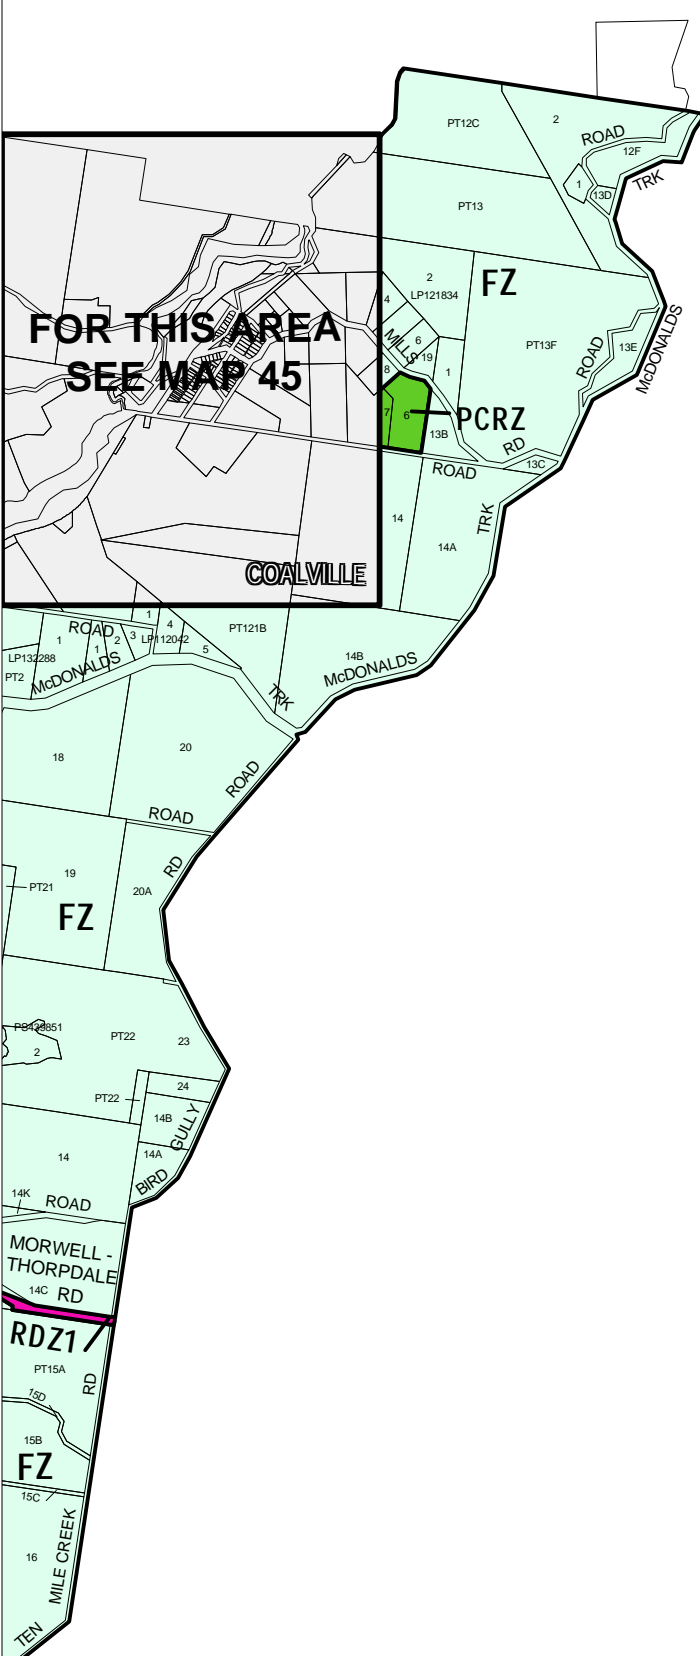

BAW BAW PLANNING SCHEME - LOCAL PROVISION

Public Land	Public Conservation And Resource Zone
Rural	Farming Zone
RDZ1	Road Zone Category 1

THIS MAP INCORPORATES APPROVED ZONES AS AT: 15/03/06 AMENDMENT C35

Printed: 9/5/2006