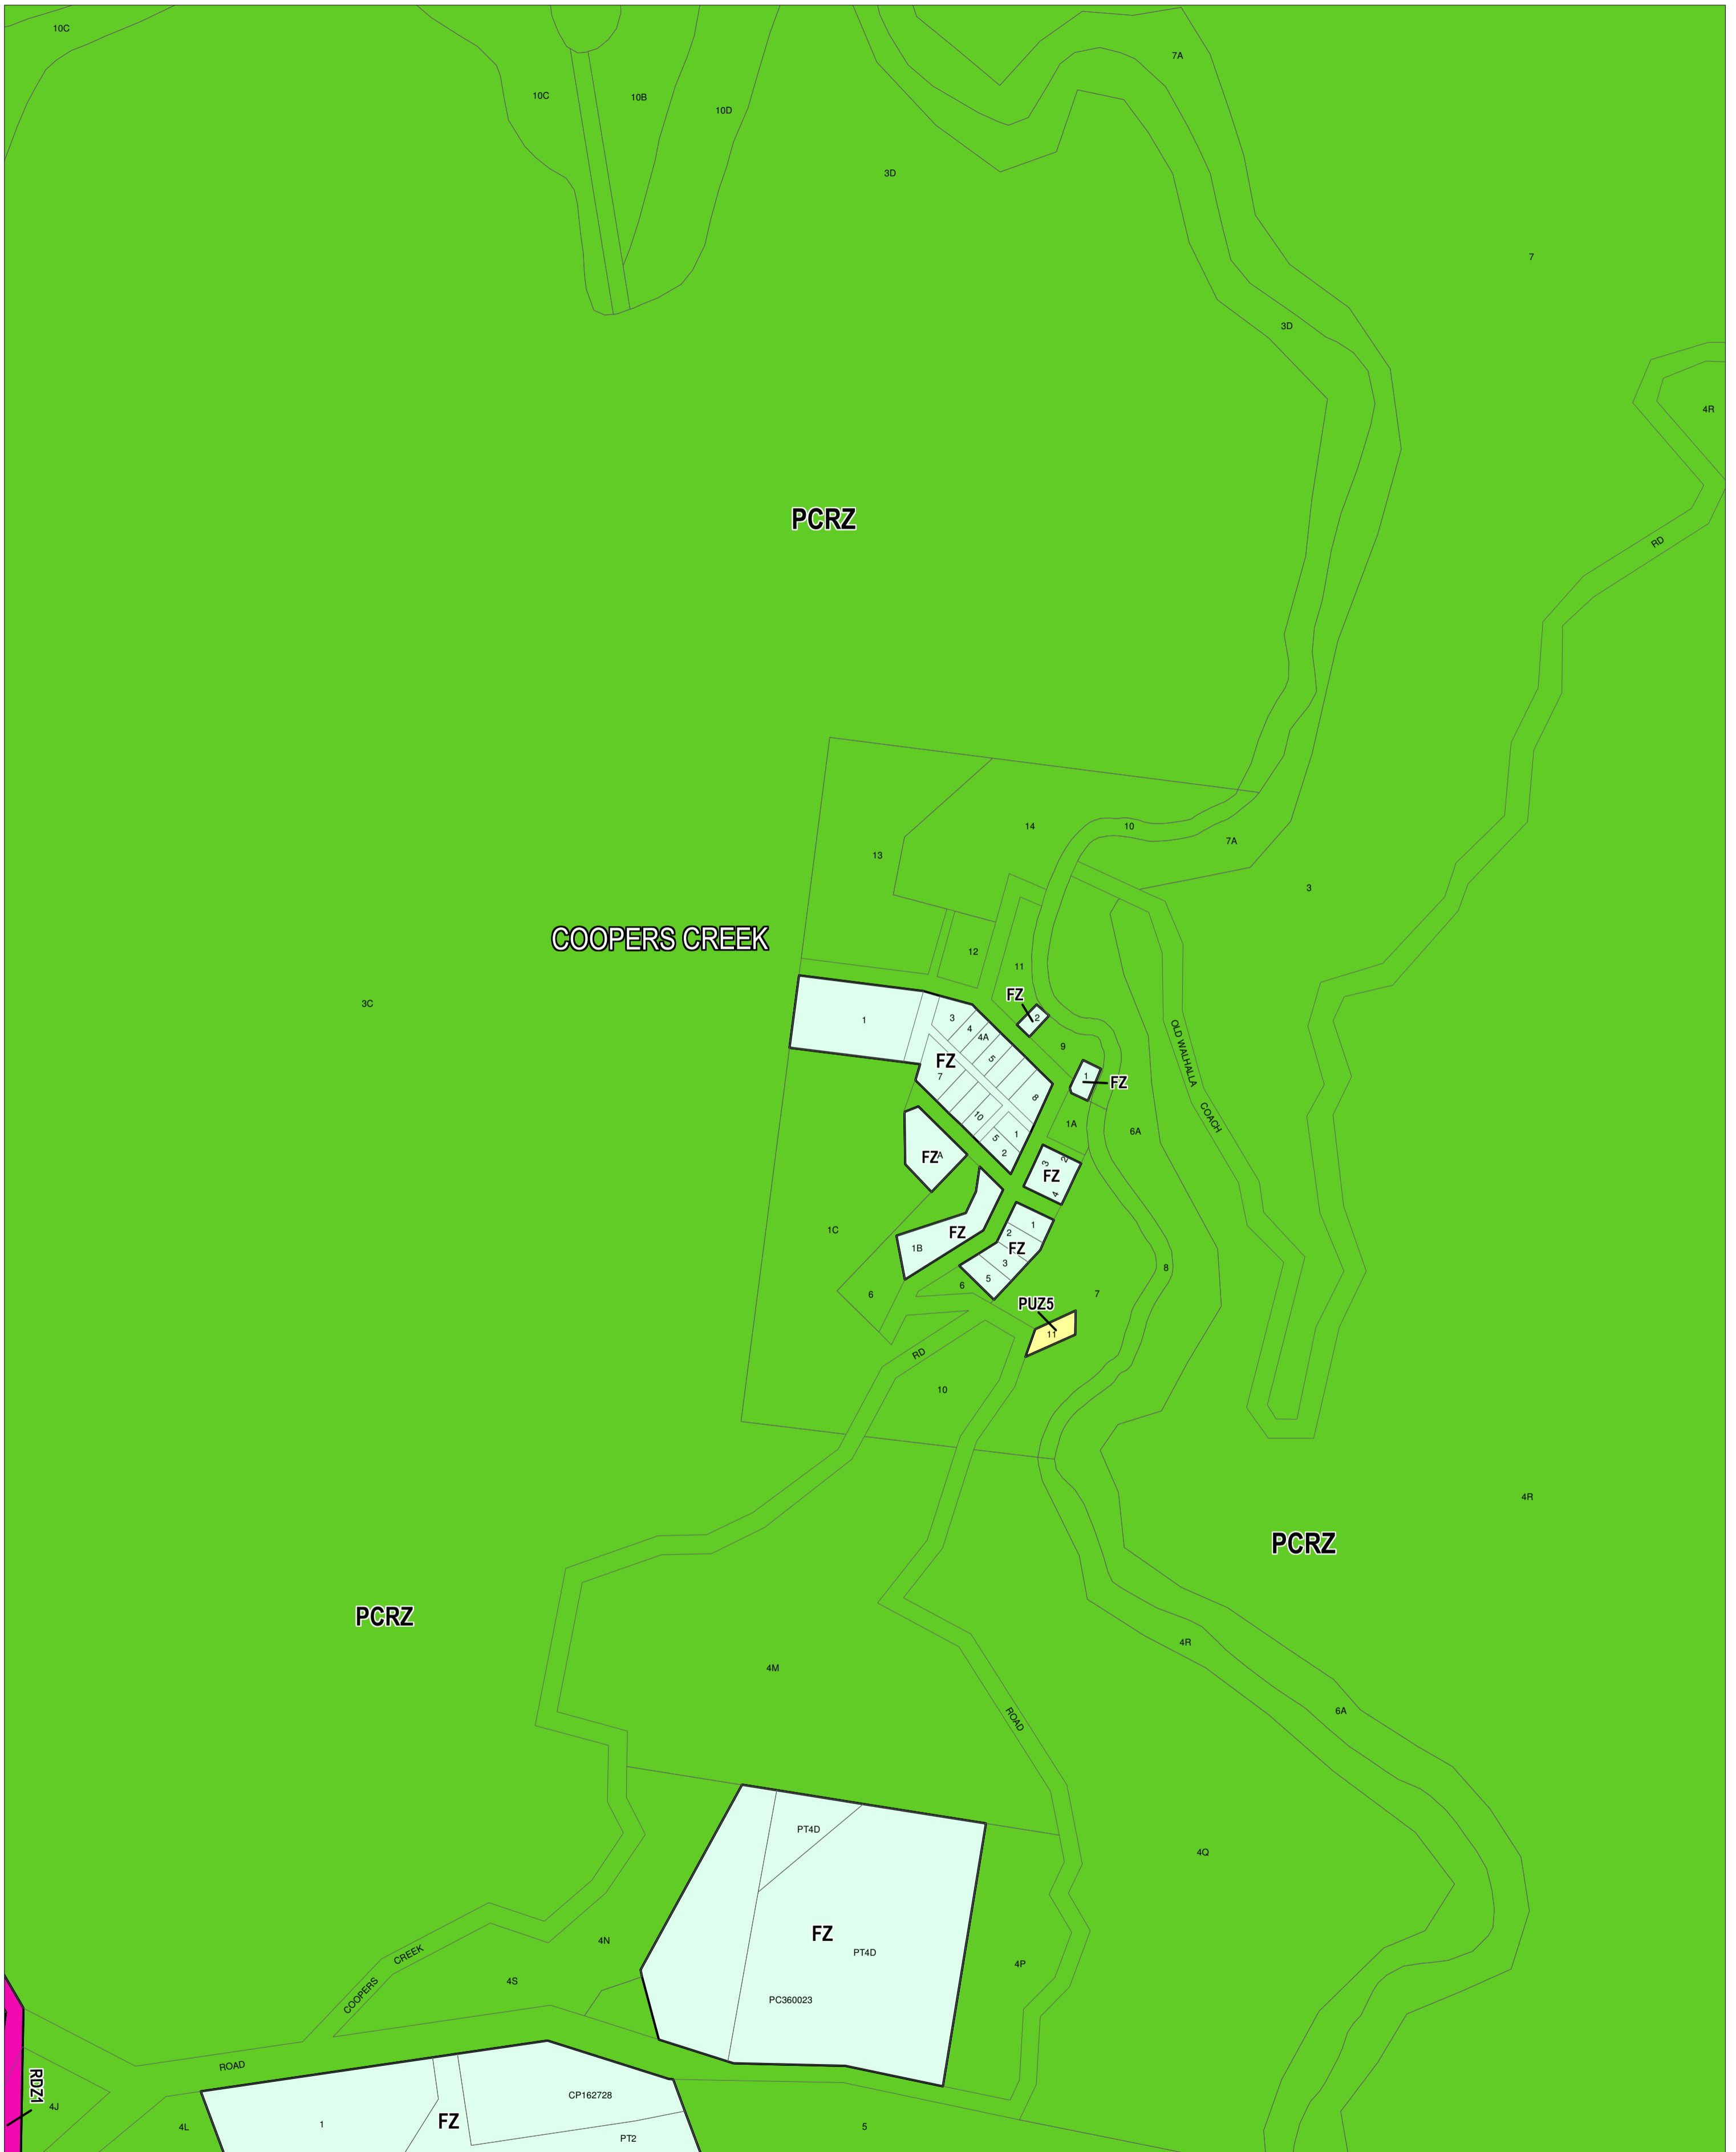

BAW BAW PLANNING SCHEME - LOCAL PROVISION

Public Land	
	Public Conservation And Resource Zone
	Public Use Zone - Cemetery/crematorium
	Road Zone - Category 1
Rural	
	Farming Zone

AUSTRALIAN MAP GRID ZONE 55

Printed: 29/4/2013

AMENDMENT C99