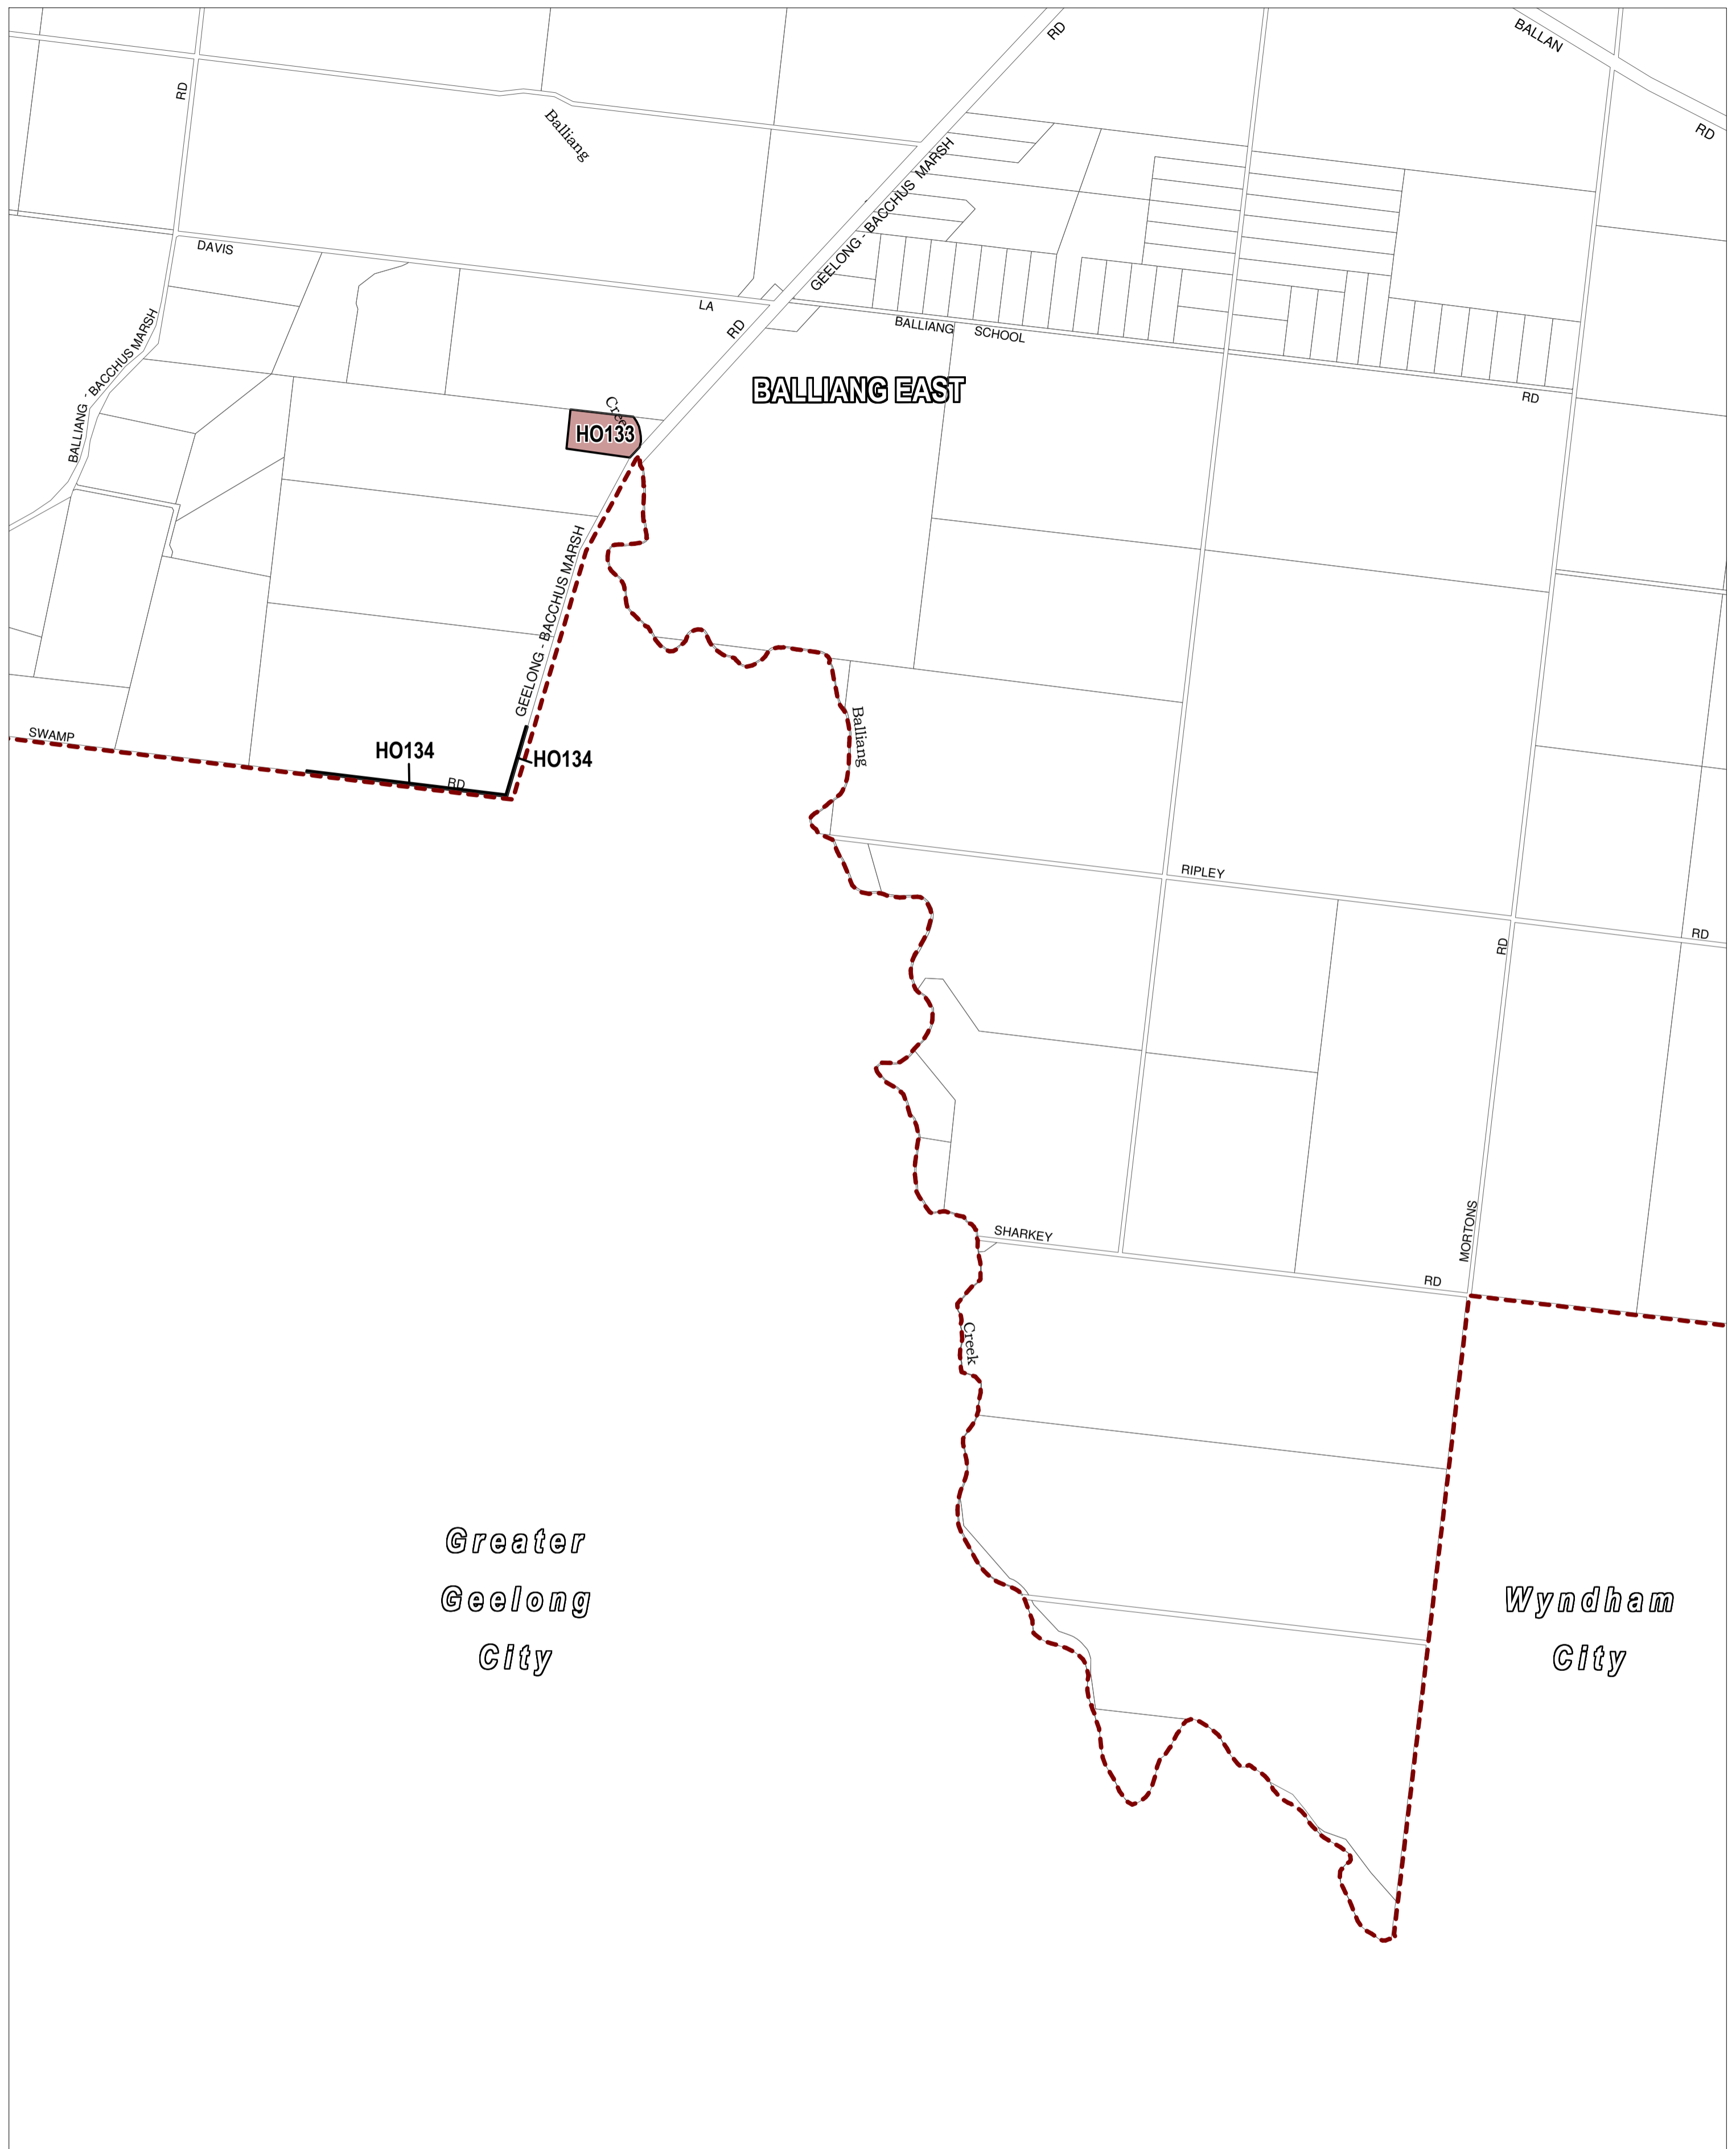

MOORABOOL PLANNING SCHEME - LOCAL PROVISION

Overlays

HO Heritage Overlay

AUSTRALIAN MAP GRID ZONE 55

Printed: 11/3/2014

AMENDMENT C6 PT1