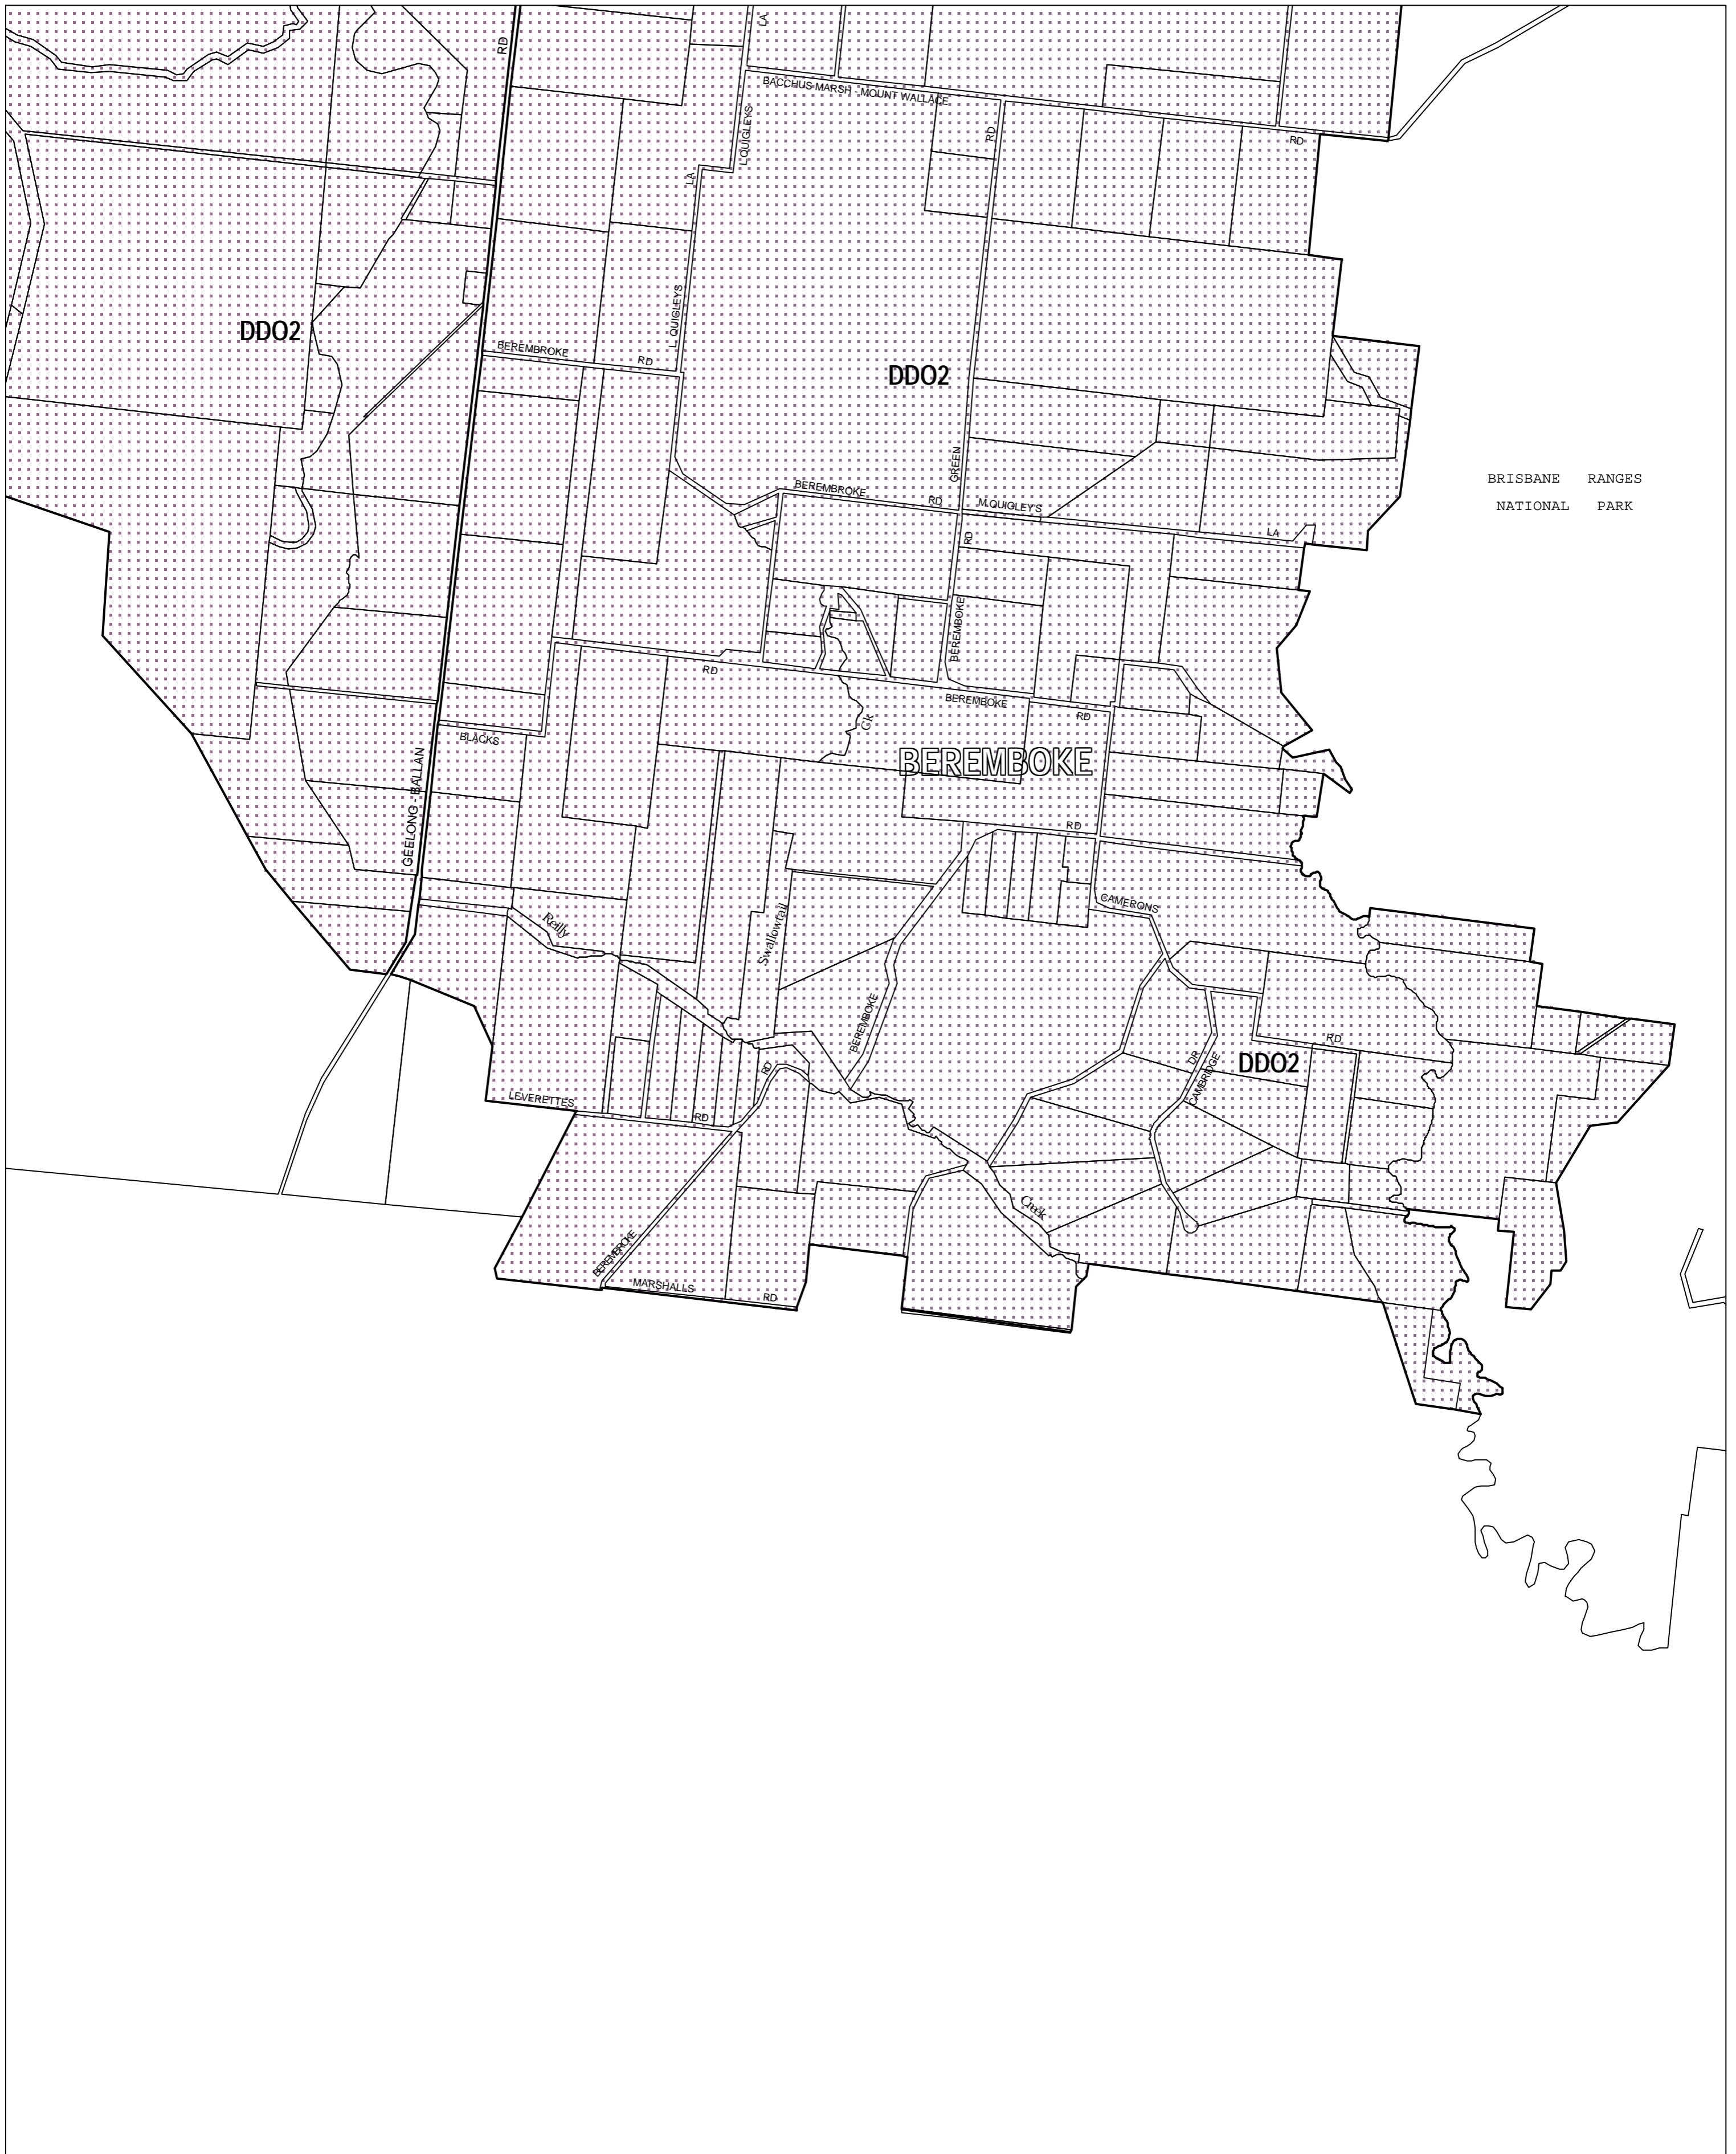

MOORABOOL PLANNING SCHEME - LOCAL PROVISION

BRISBANE RANGES
NATIONAL PARK

Overlays
DDO2 Design And Development Overlay - Schedule 2

AUSTRALIAN MAP GRID ZONE 55

Printed: 12/6/2007