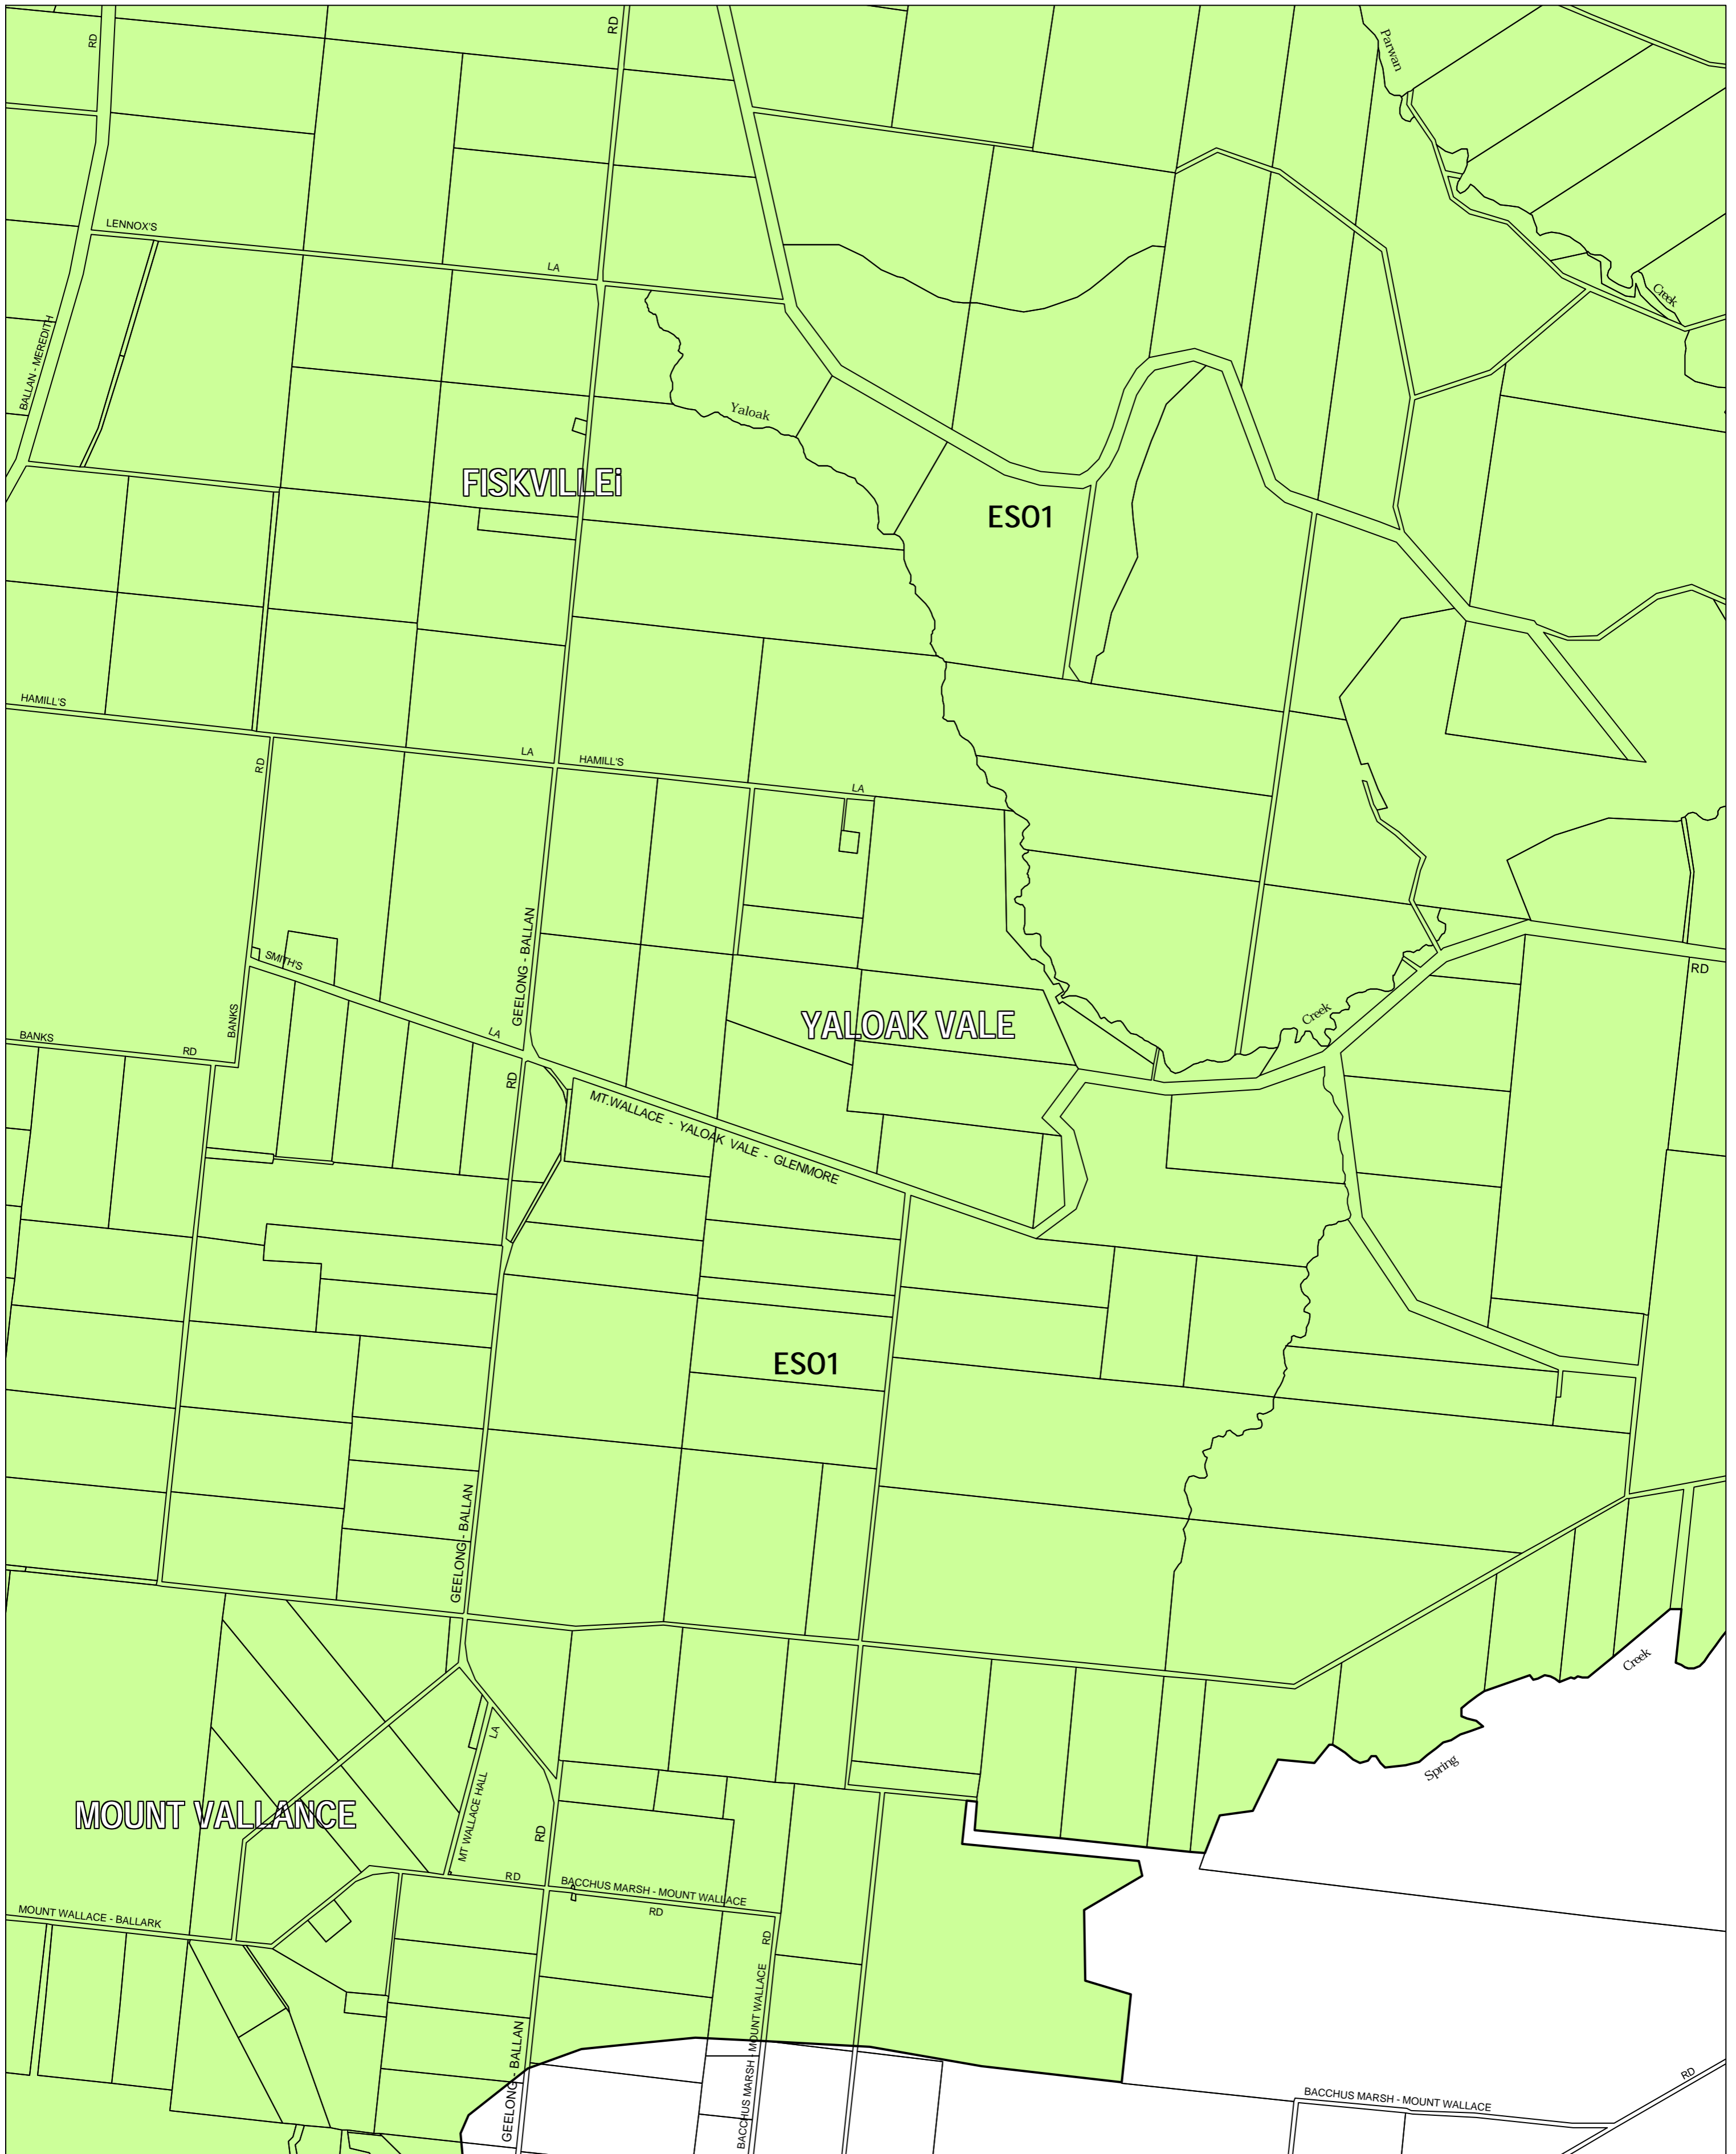

MOORABOOL PLANNING SCHEME - LOCAL PROVISION

Overlays

ES01 Environmental Significance Overlay - Schedule 1

AUSTRALIAN MAP GRID ZONE 55

Printed: 12/6/2007