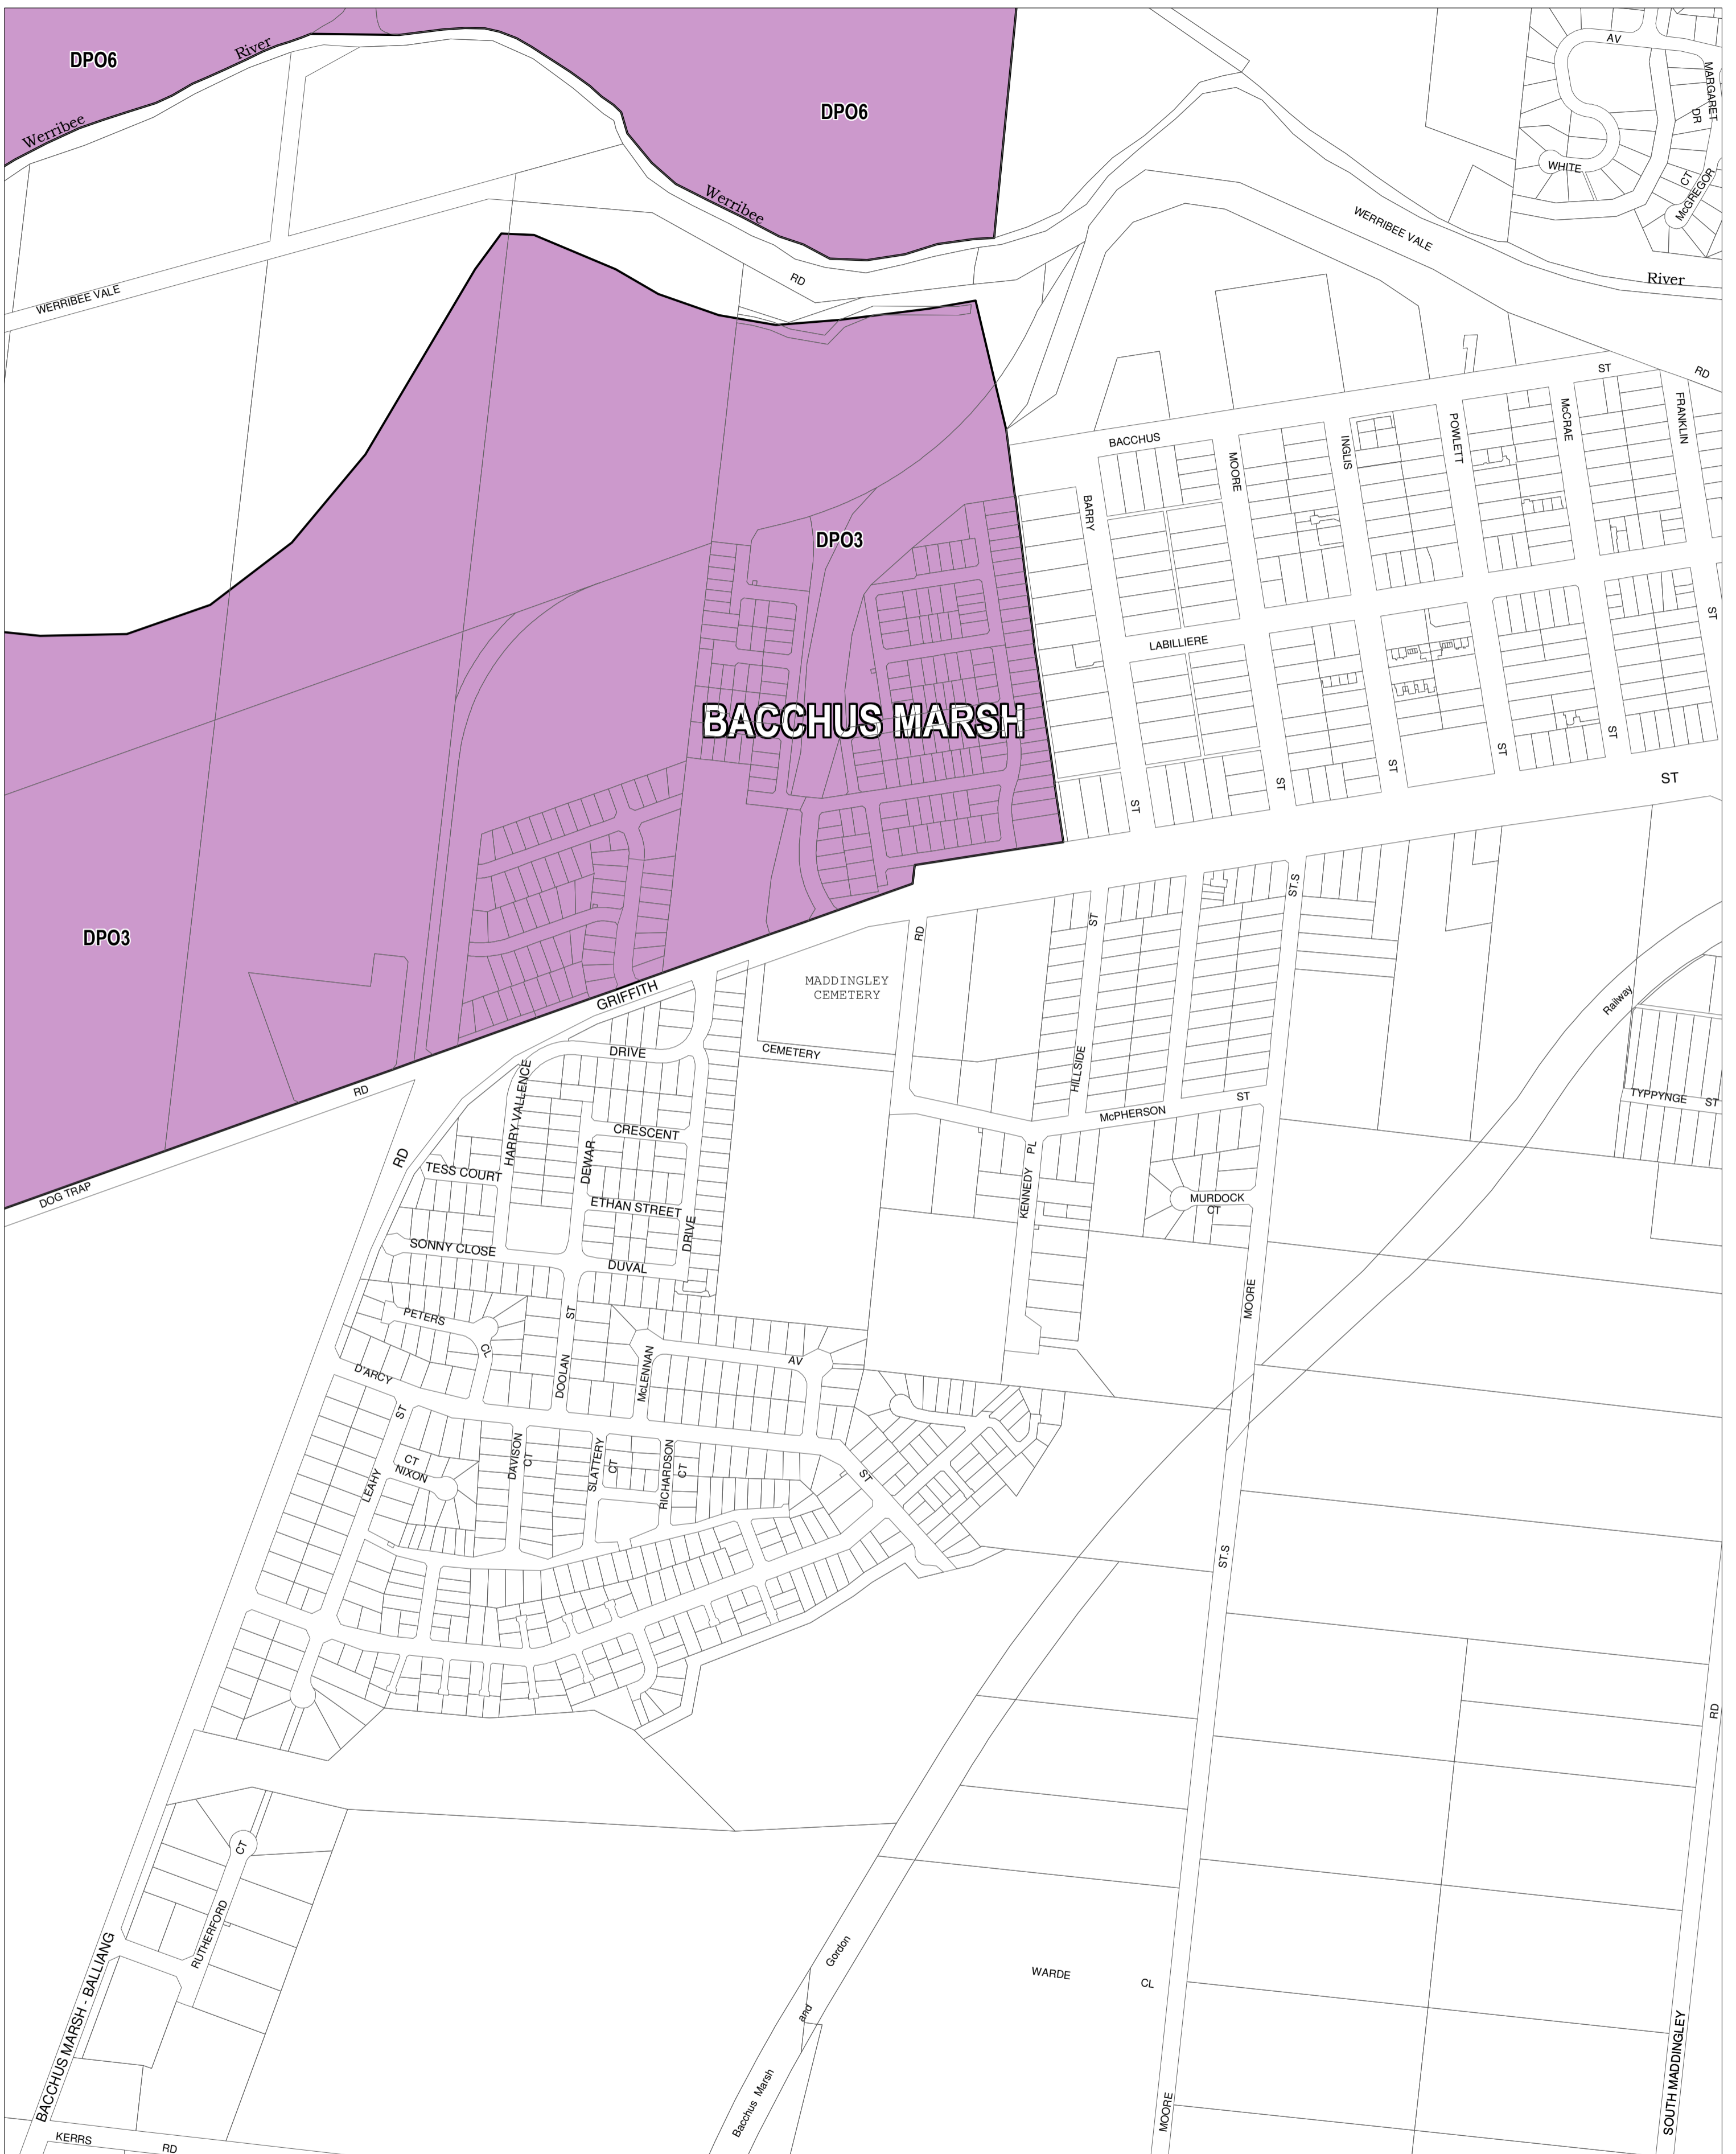

MOORABOOL PLANNING SCHEME - LOCAL PROVISION

Overlays

- DPO3 Development Plan Overlay - Schedule 3
- DPO6 Development Plan Overlay - Schedule 6

AUSTRALIAN MAP GRID ZONE 55

Printed: 3/7/2015

AMENDMENT C62