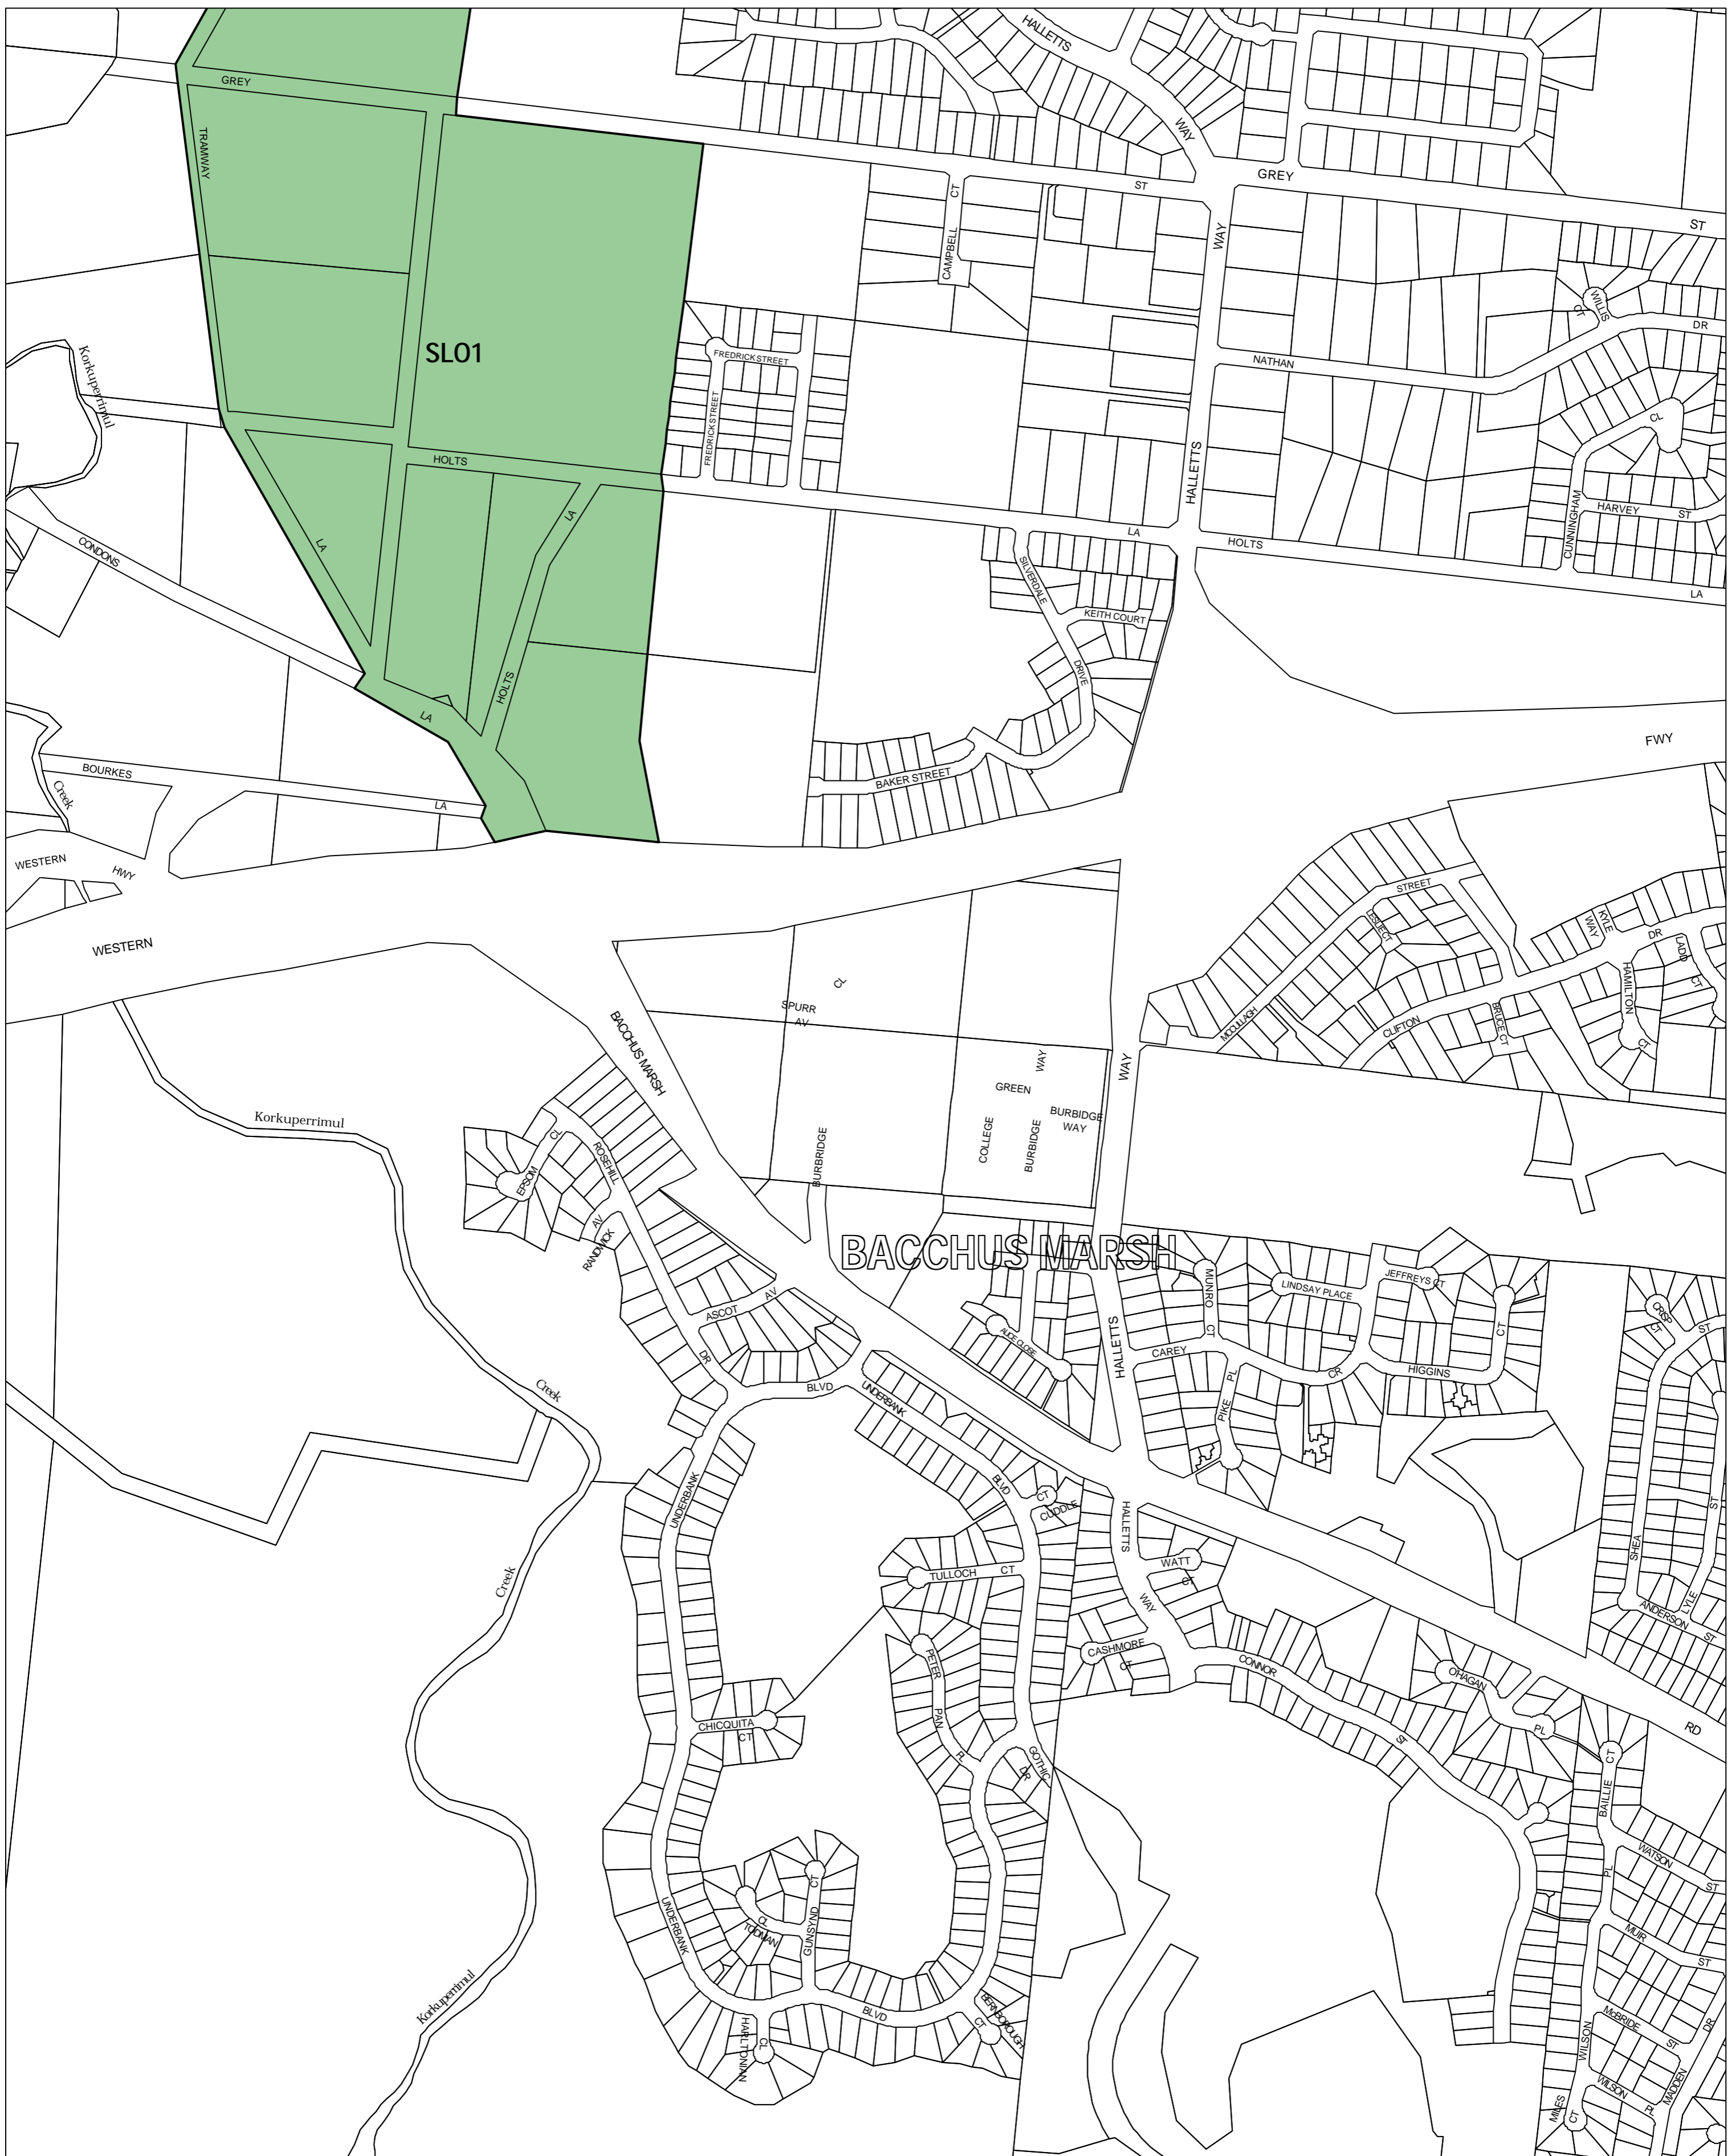

MOORABOOL PLANNING SCHEME - LOCAL PROVISION

Overlays

- SL01 Significant Landscape Overlay - Schedule 1

100 200 300 400 500 m

AUSTRALIAN MAP GRID ZONE 55

INDEX TO ADJOINING METRIC SERIES MAP

1	2	3	4	5	6	7	8
9	10	11	12	13	14	15	16
17	18	19	20	21	22	23	24
25	26	27	28	29	30	31	32
33	34	35	36	37	38	39	40
41	42	43	44	45	46	47	48
49	50	51	52	53	54	55	56

Printed: 12/6/2007