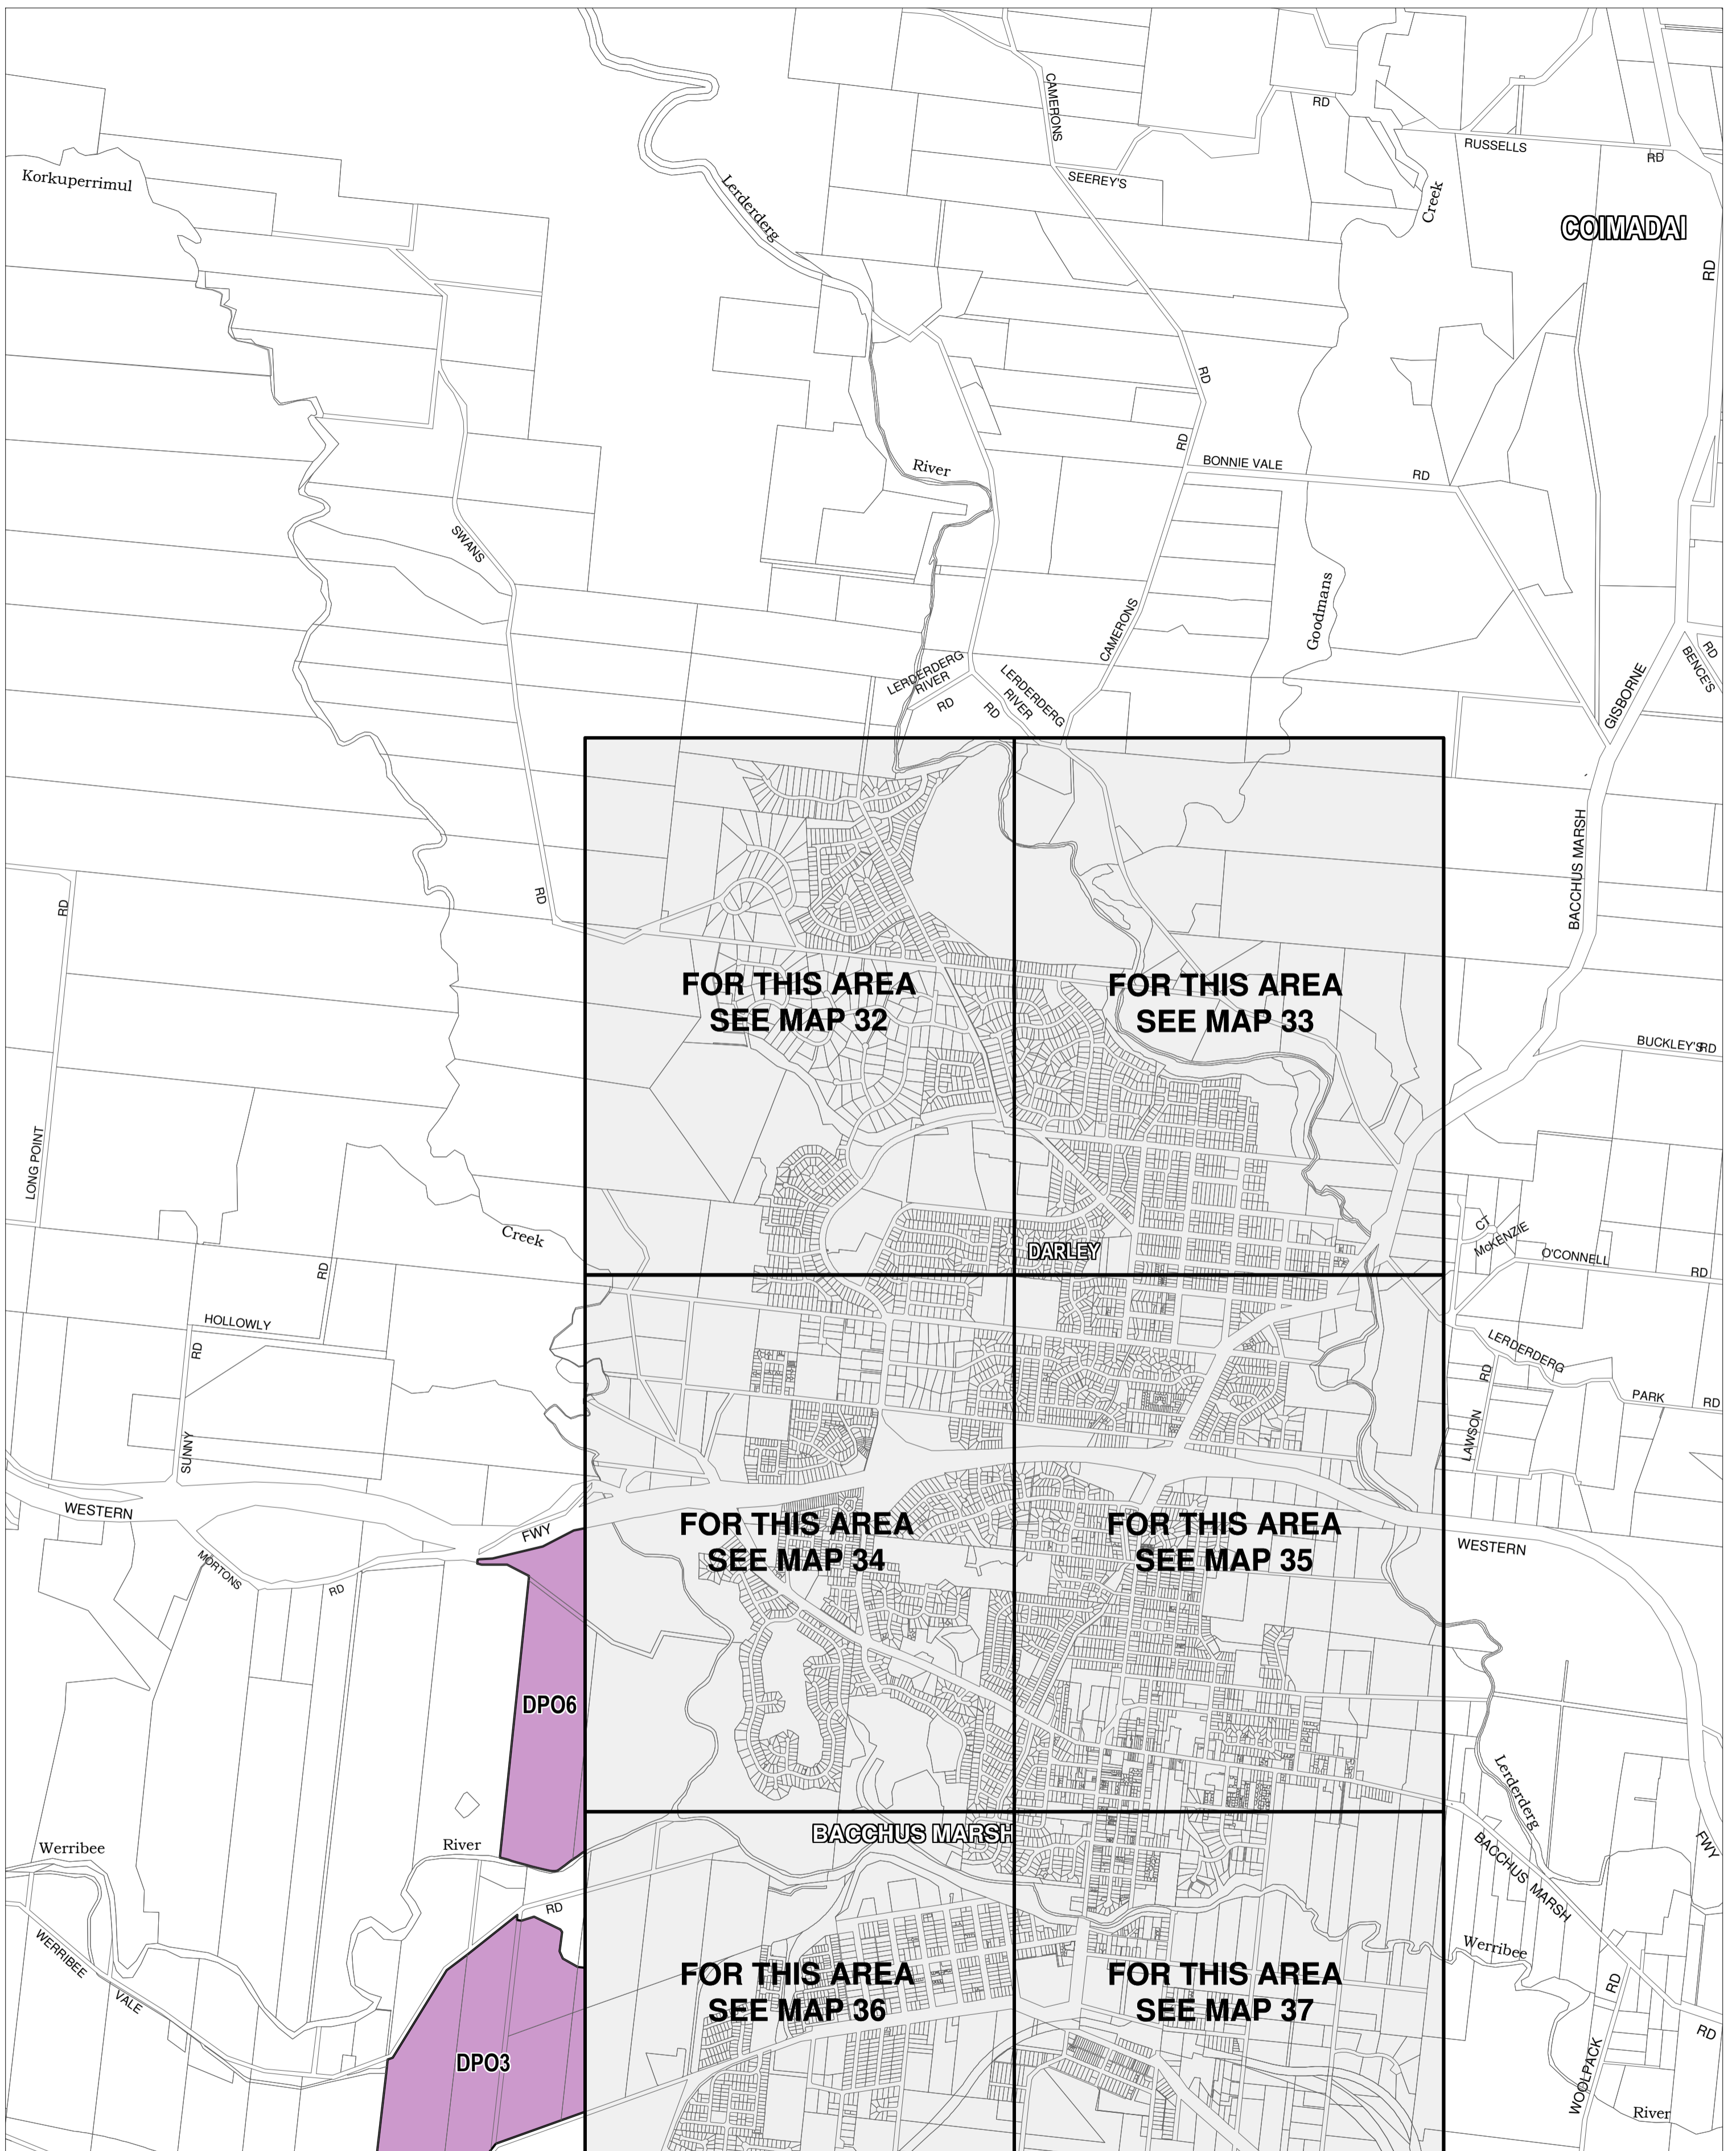

MOORABOOL PLANNING SCHEME - LOCAL PROVISION

AUSTRALIAN MAP GRID ZONE 55

Printed: 3/7/2015

AMENDMENT C62