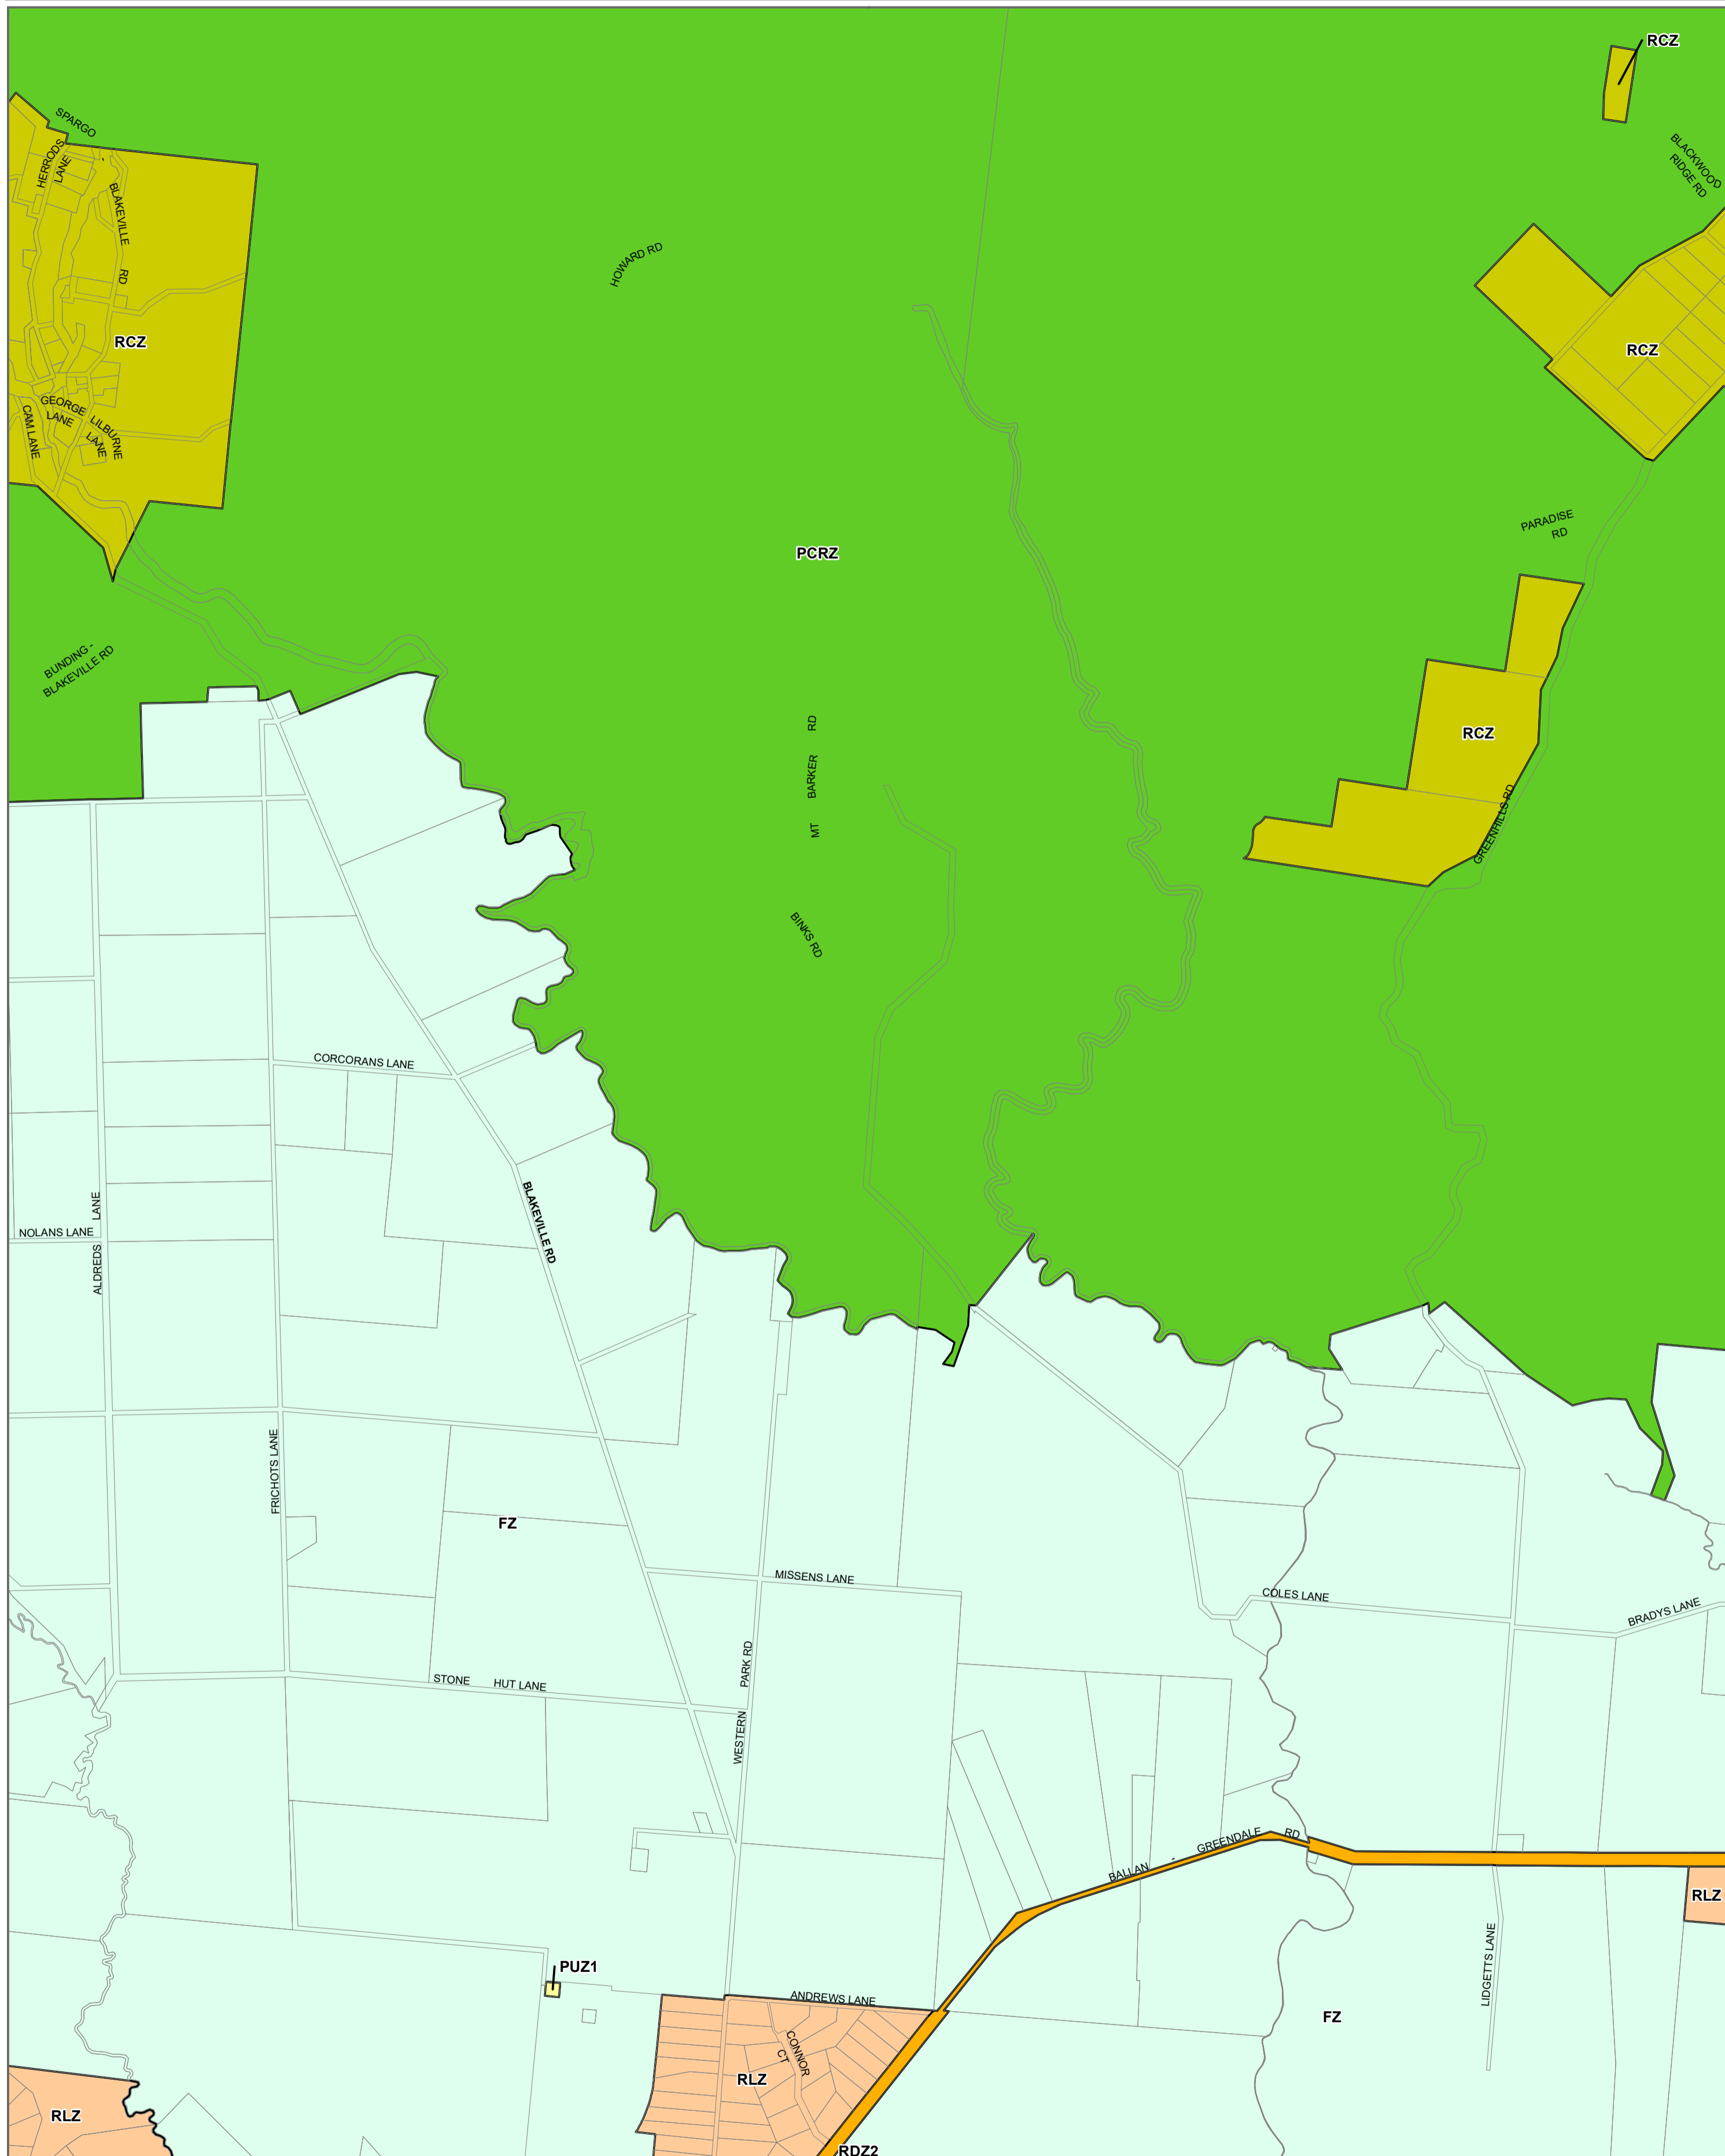

MOORABOOL PLANNING SCHEME - LOCAL PROVISION

- LEGEND**
- FZ - Farming Zone
 - PCRZ - Public Conservation and Resource Zone
 - PUZ1 - Public Use Zone - Service and Utility
 - RCZ - Rural Conservation Zone
 - RDZ2 - Road Zone - Category 2
 - RLZ - Rural Living Zone

© The State of Victoria Department of Environment, Land, Water and Planning 2020

Australian Map Grid Zone 55

Planning Group
AMENDMENT C86moor
 Printed: 10/06/2020

Environment,
 Land, Water
 and Planning

INDEX TO ADJOINING SCHEME MAPS