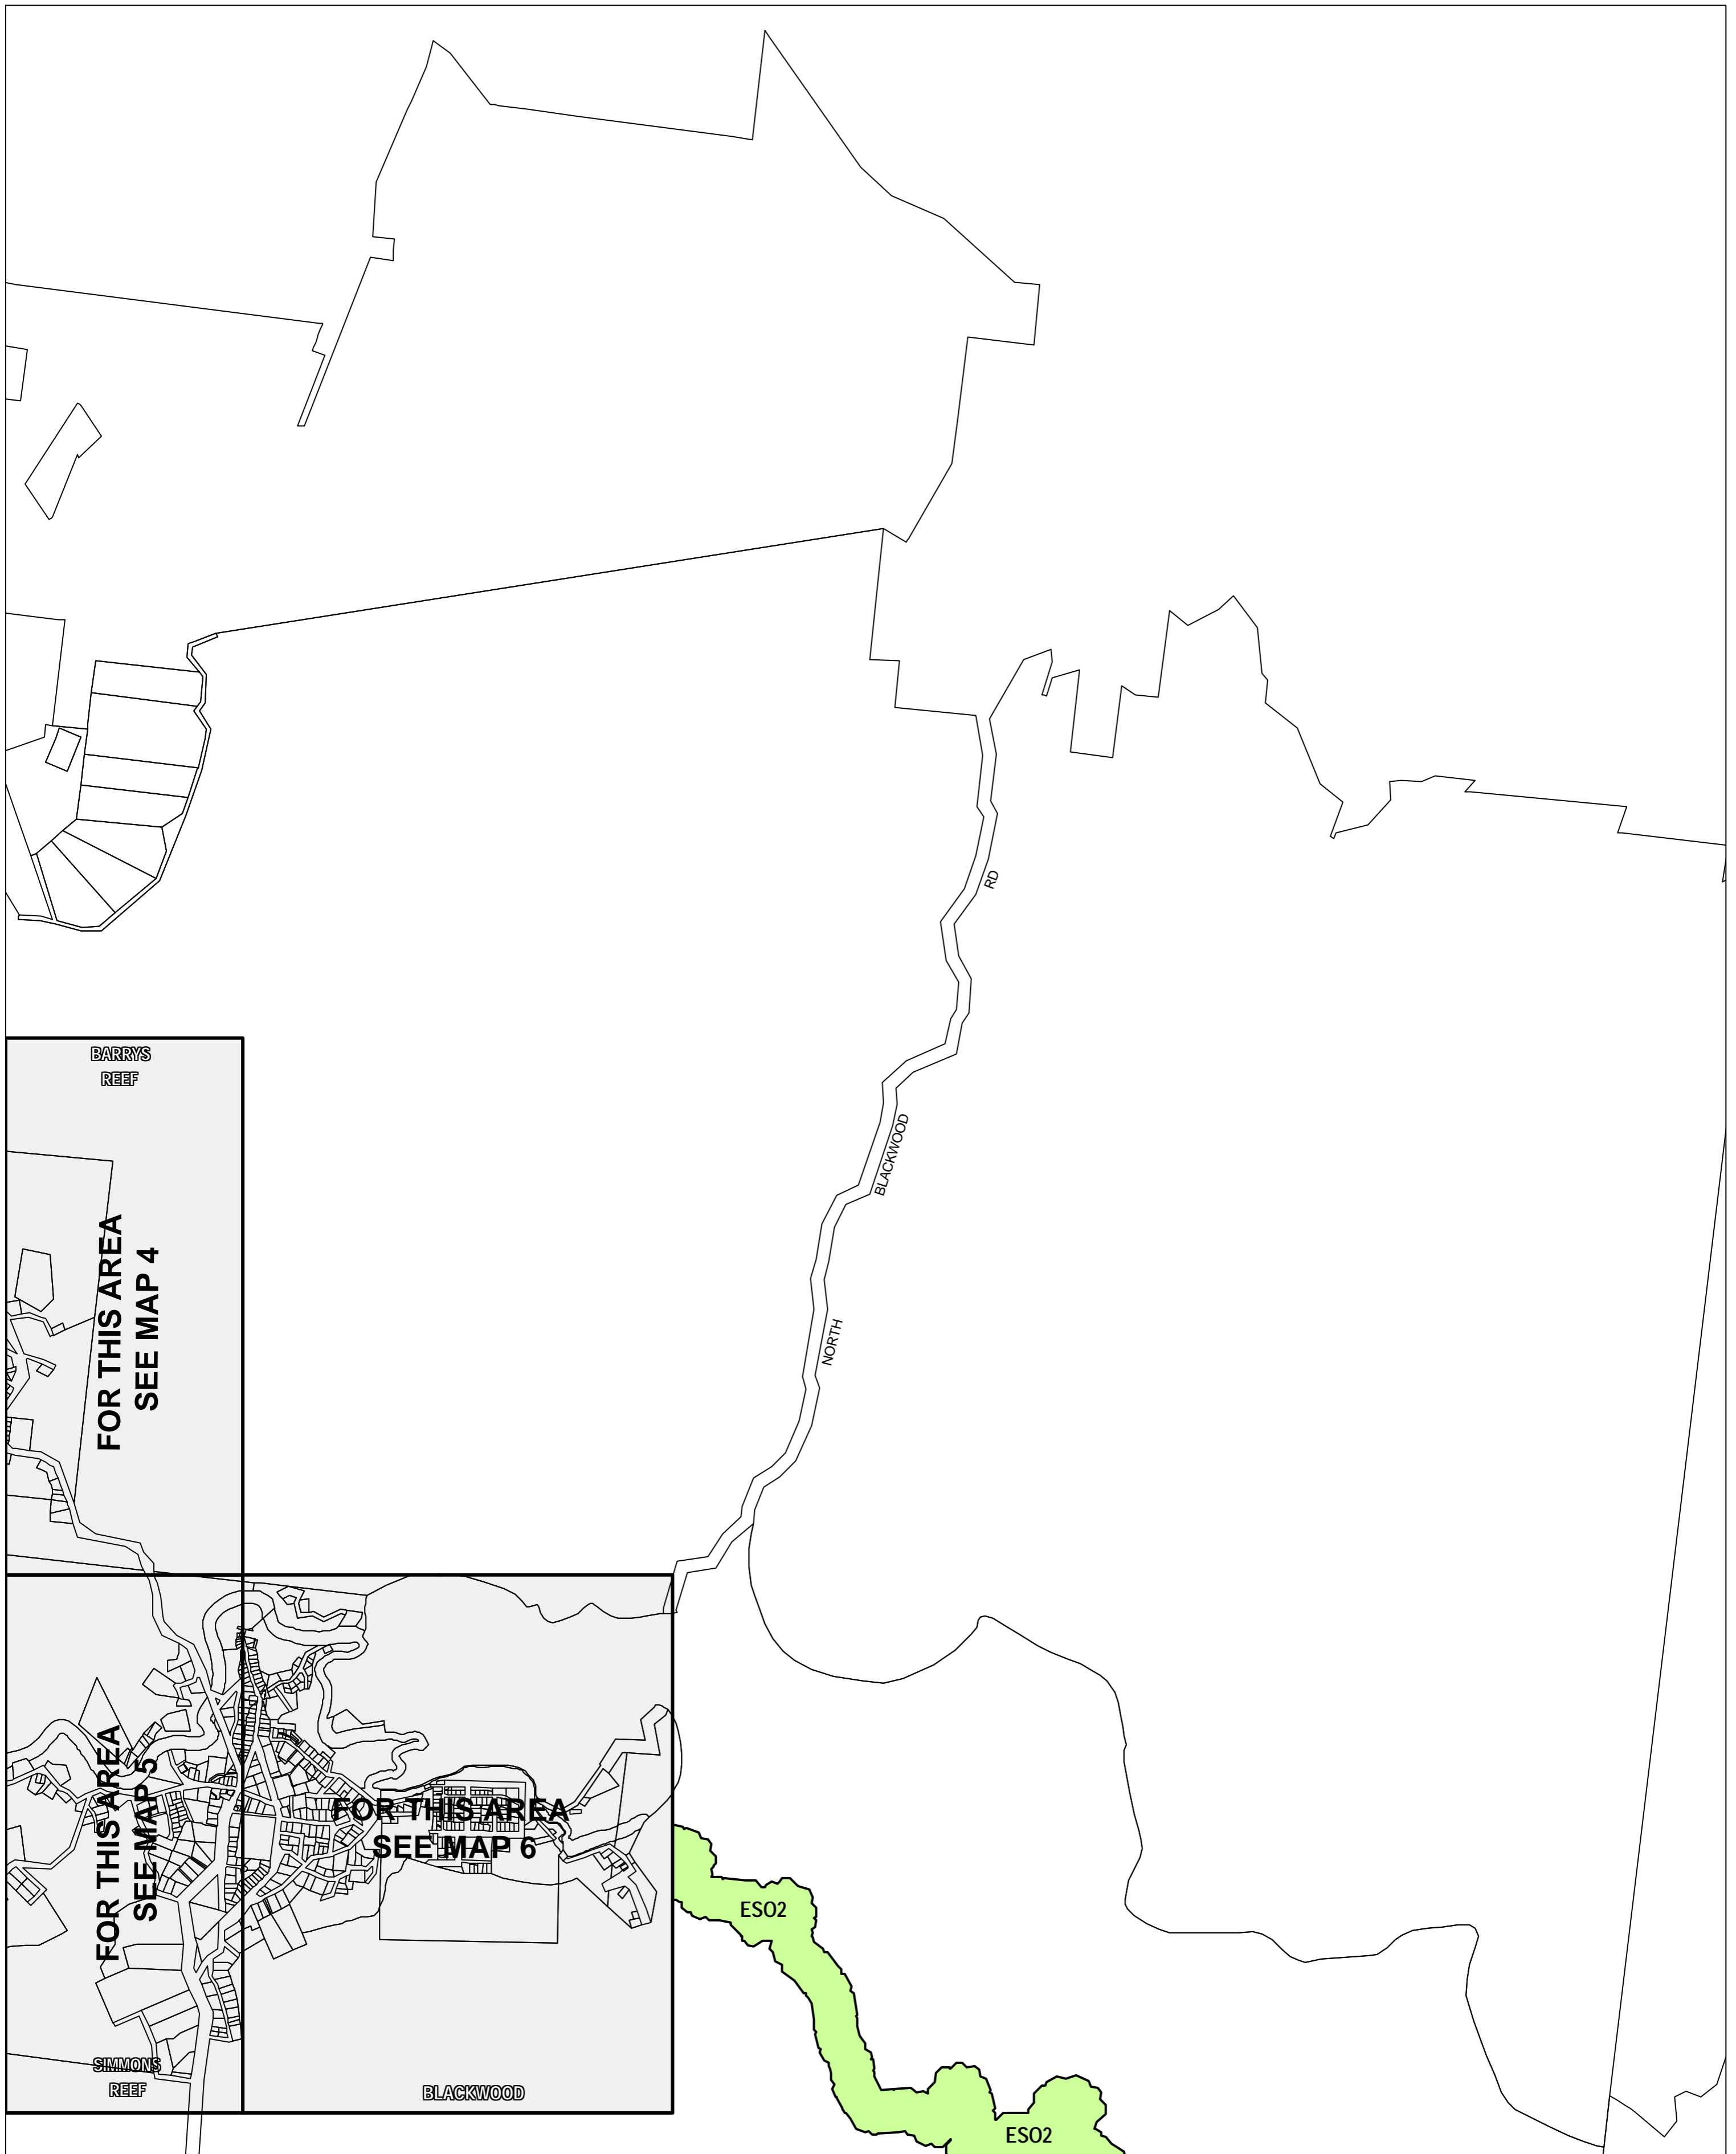

MOORABOOL PLANNING SCHEME - LOCAL PROVISION

Overlays	
	Environmental Significance Overlay - Schedule 1
	Environmental Significance Overlay - Schedule 2

AUSTRALIAN MAP GRID ZONE 55

Printed: 8/6/2007