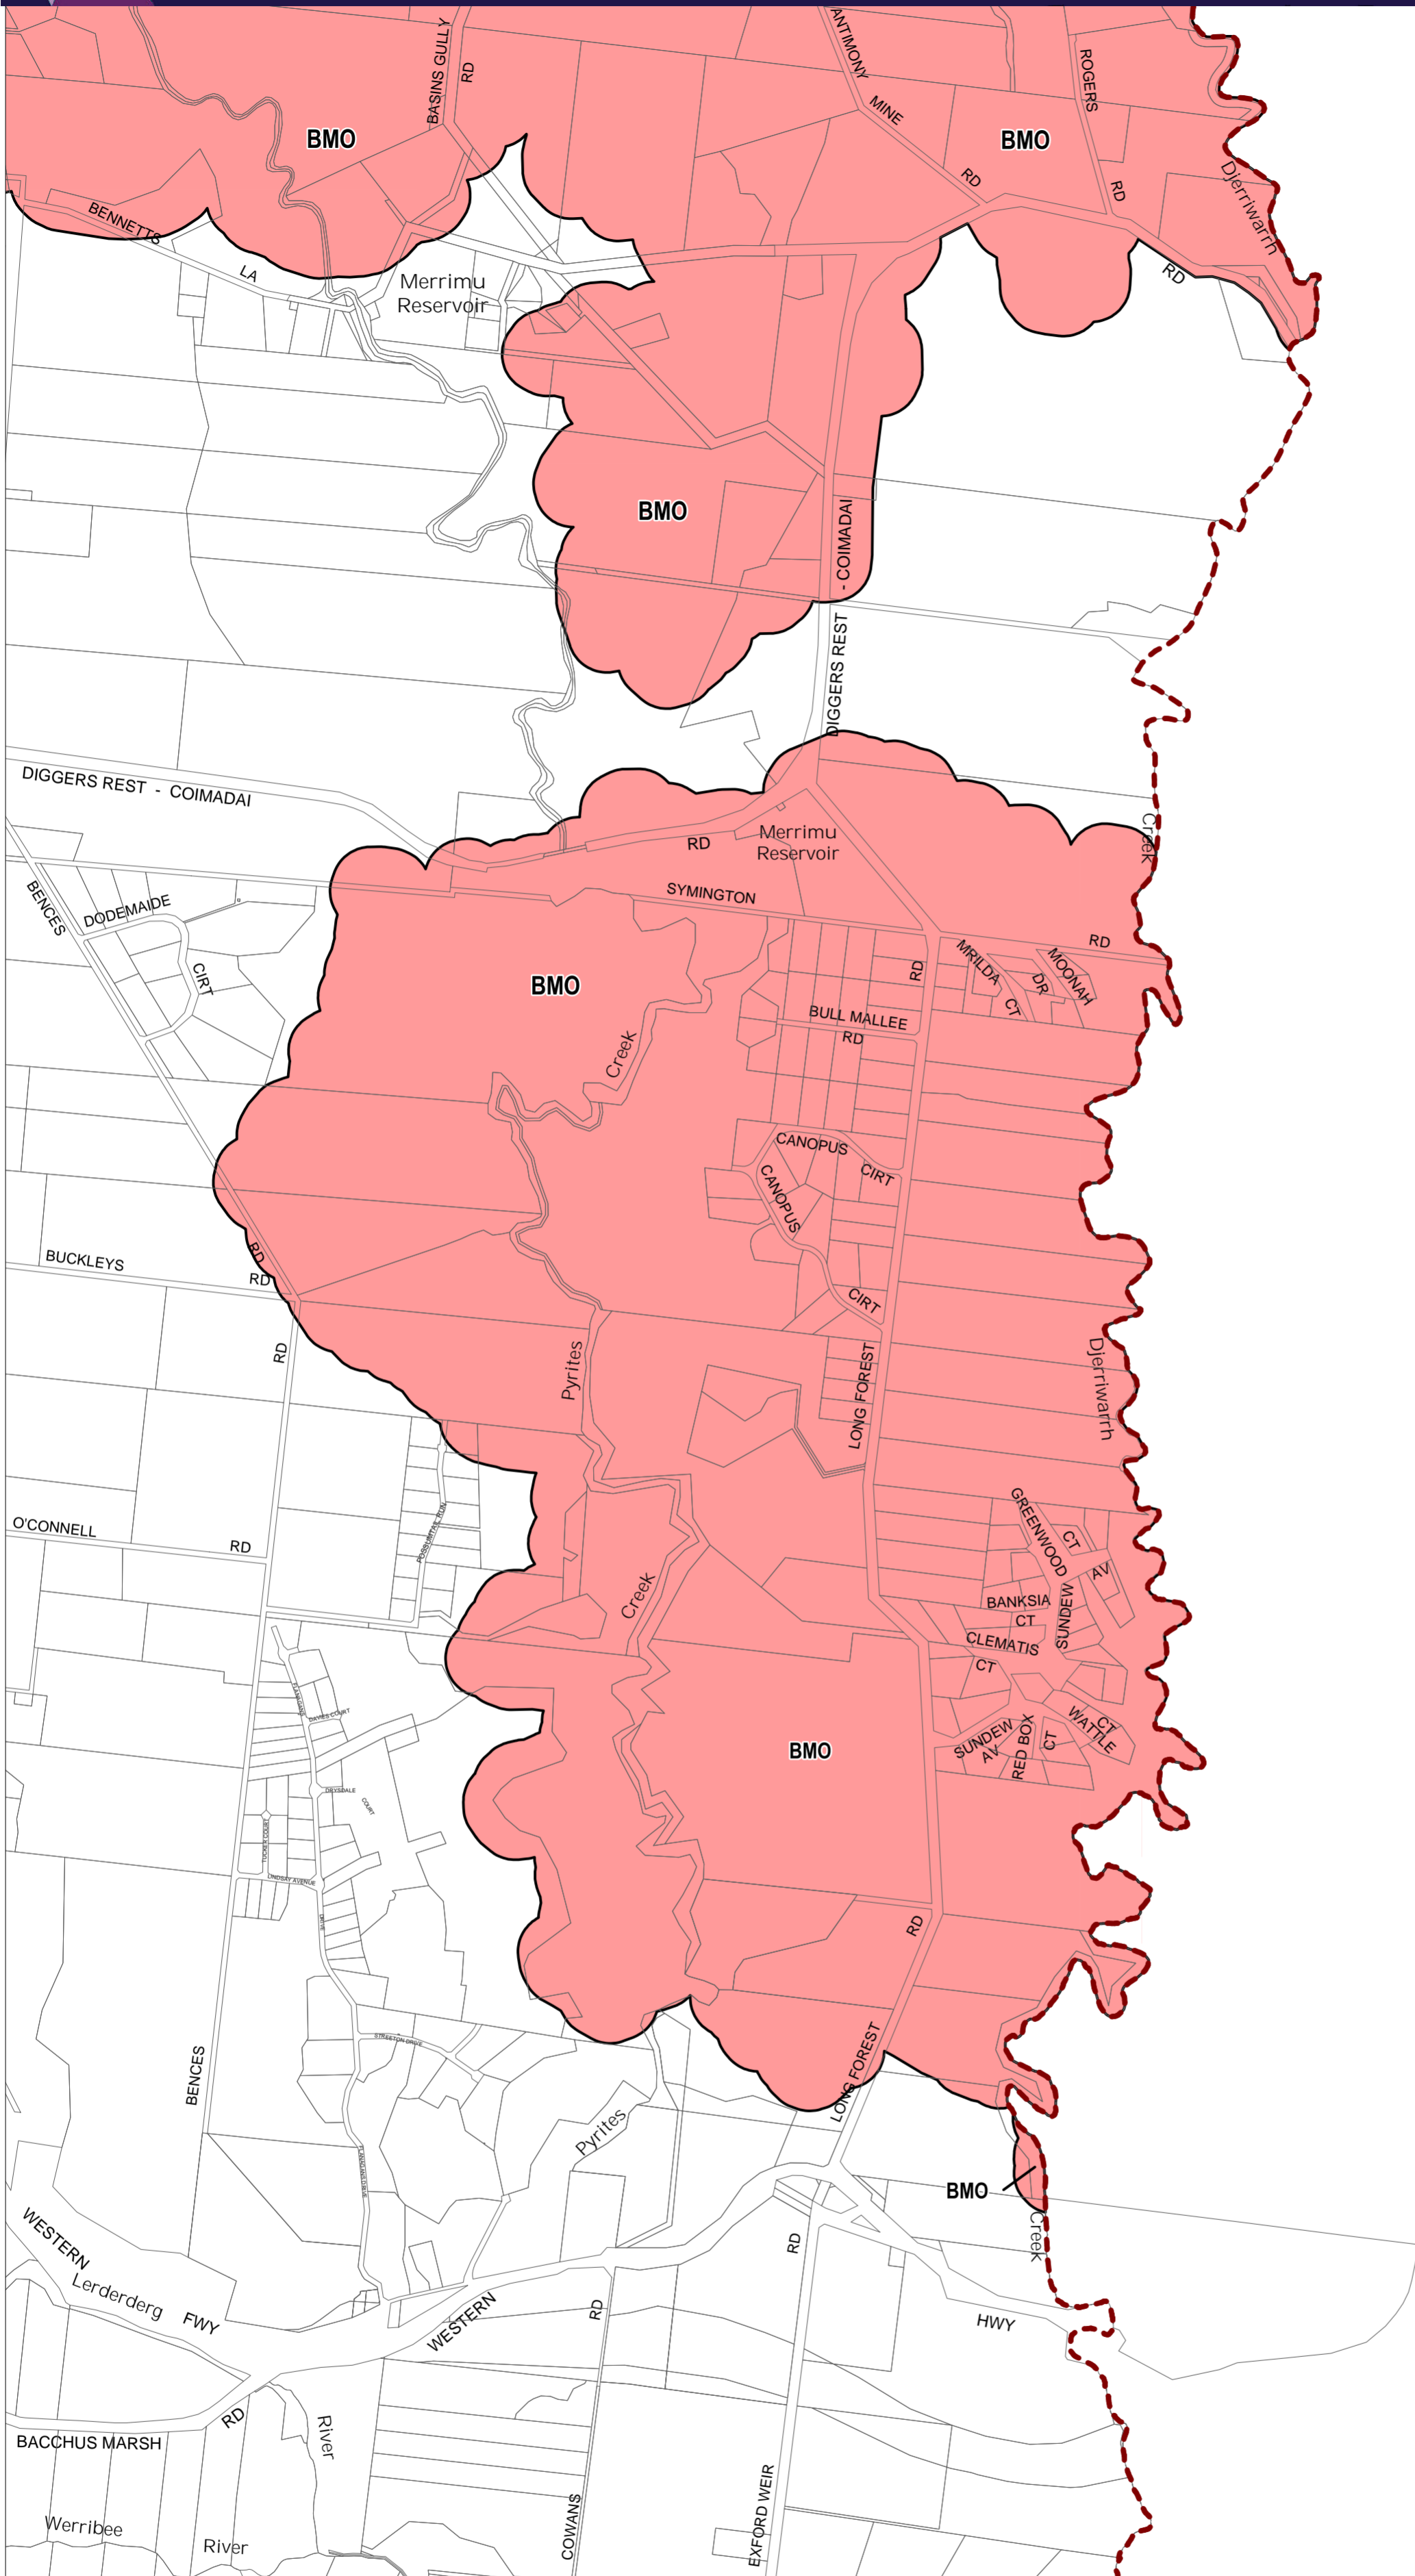

MOORABOOL PLANNING SCHEME - LOCAL PROVISION

Melton
Shire

Melton
Shire

Overlays
BMO Bushfire Management Overlay

Municipal Boundary

0 500 1000 1500 m

AUSTRALIAN MAP GRID ZONE 55

PREPARED BY: Planning Mapping Services

Printed: 2/11/2016

AMENDMENT GC13

VICTORIA
State Government

Environment,
Land, Water
and Planning

INDEX TO ADJOINING
SCHEME MAPS