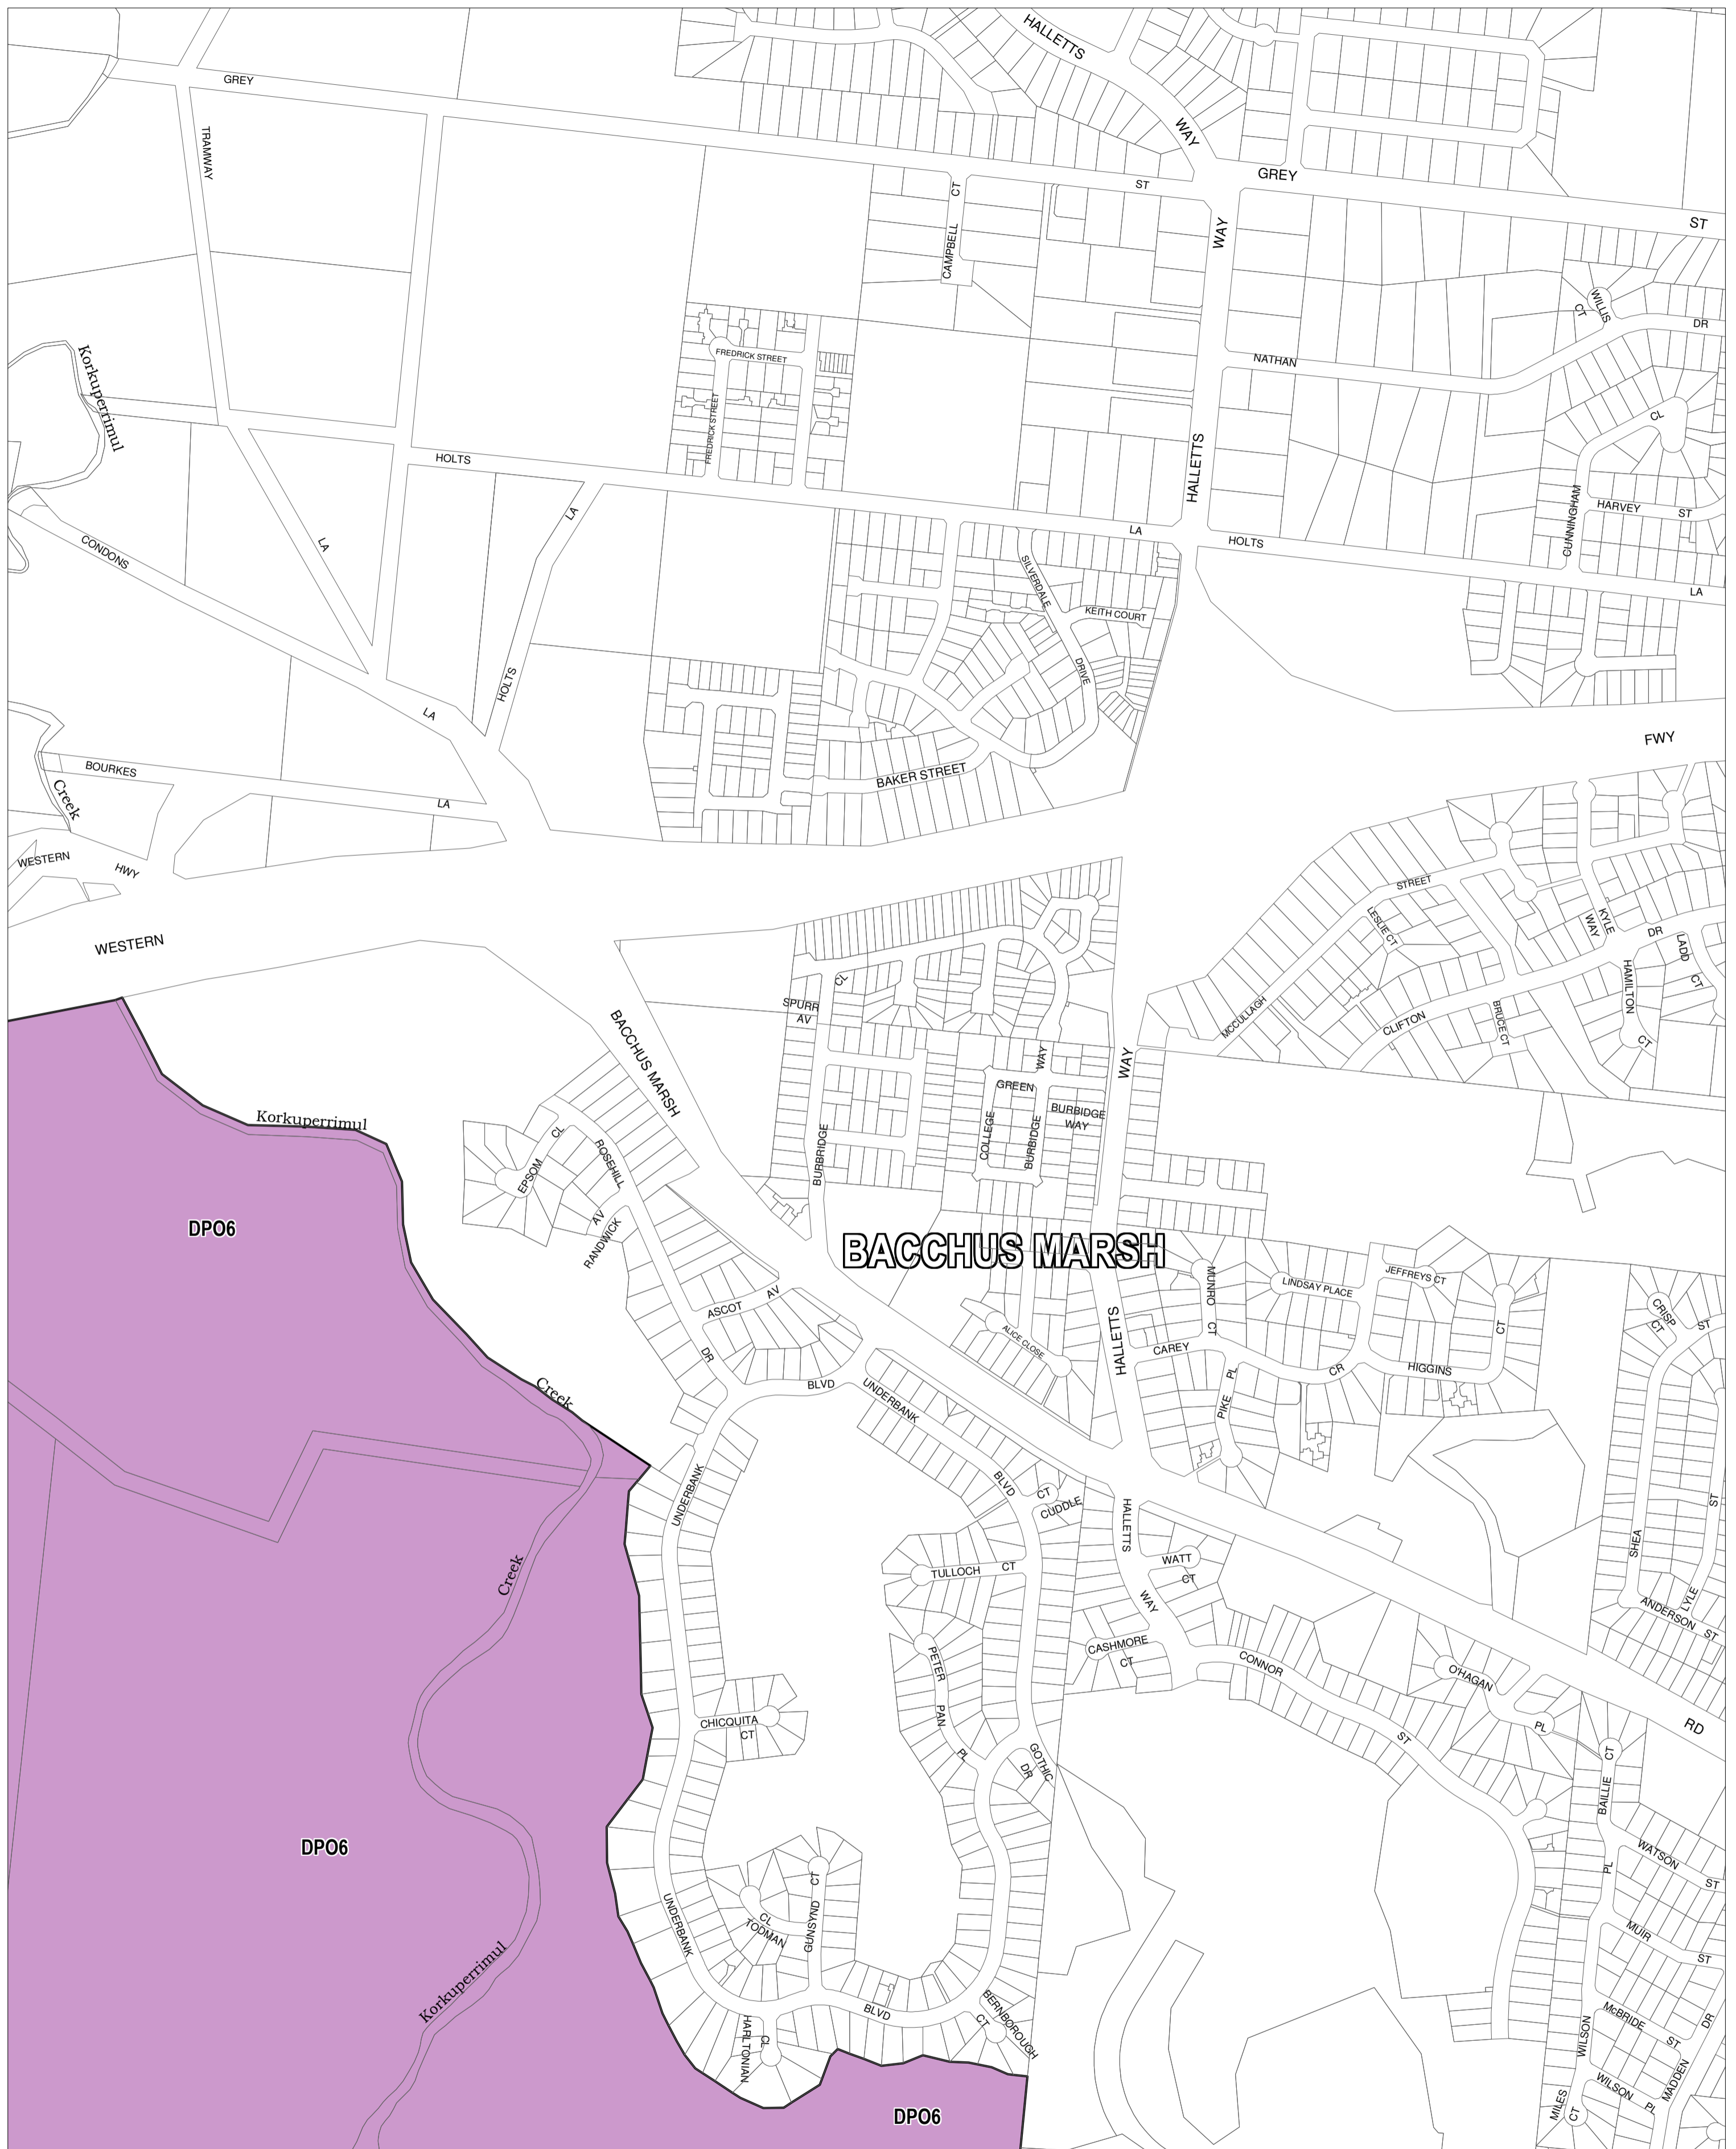

MOORABOOL PLANNING SCHEME - LOCAL PROVISION

Overlays

DPO6 Development Plan Overlay - Schedule 6

100 0 100 200 300 400 500 m

AUSTRALIAN MAP GRID ZONE 55

INDEX TO ADJOINING METRIC SERIES MAP

1	2	3	4	5	6
9	11	13	14	15	16
18	19	22	23	24	25
39	40	42	43	44	45
48	49	50	51	52	53
					55

Printed: 3/7/2015

AMENDMENT C62