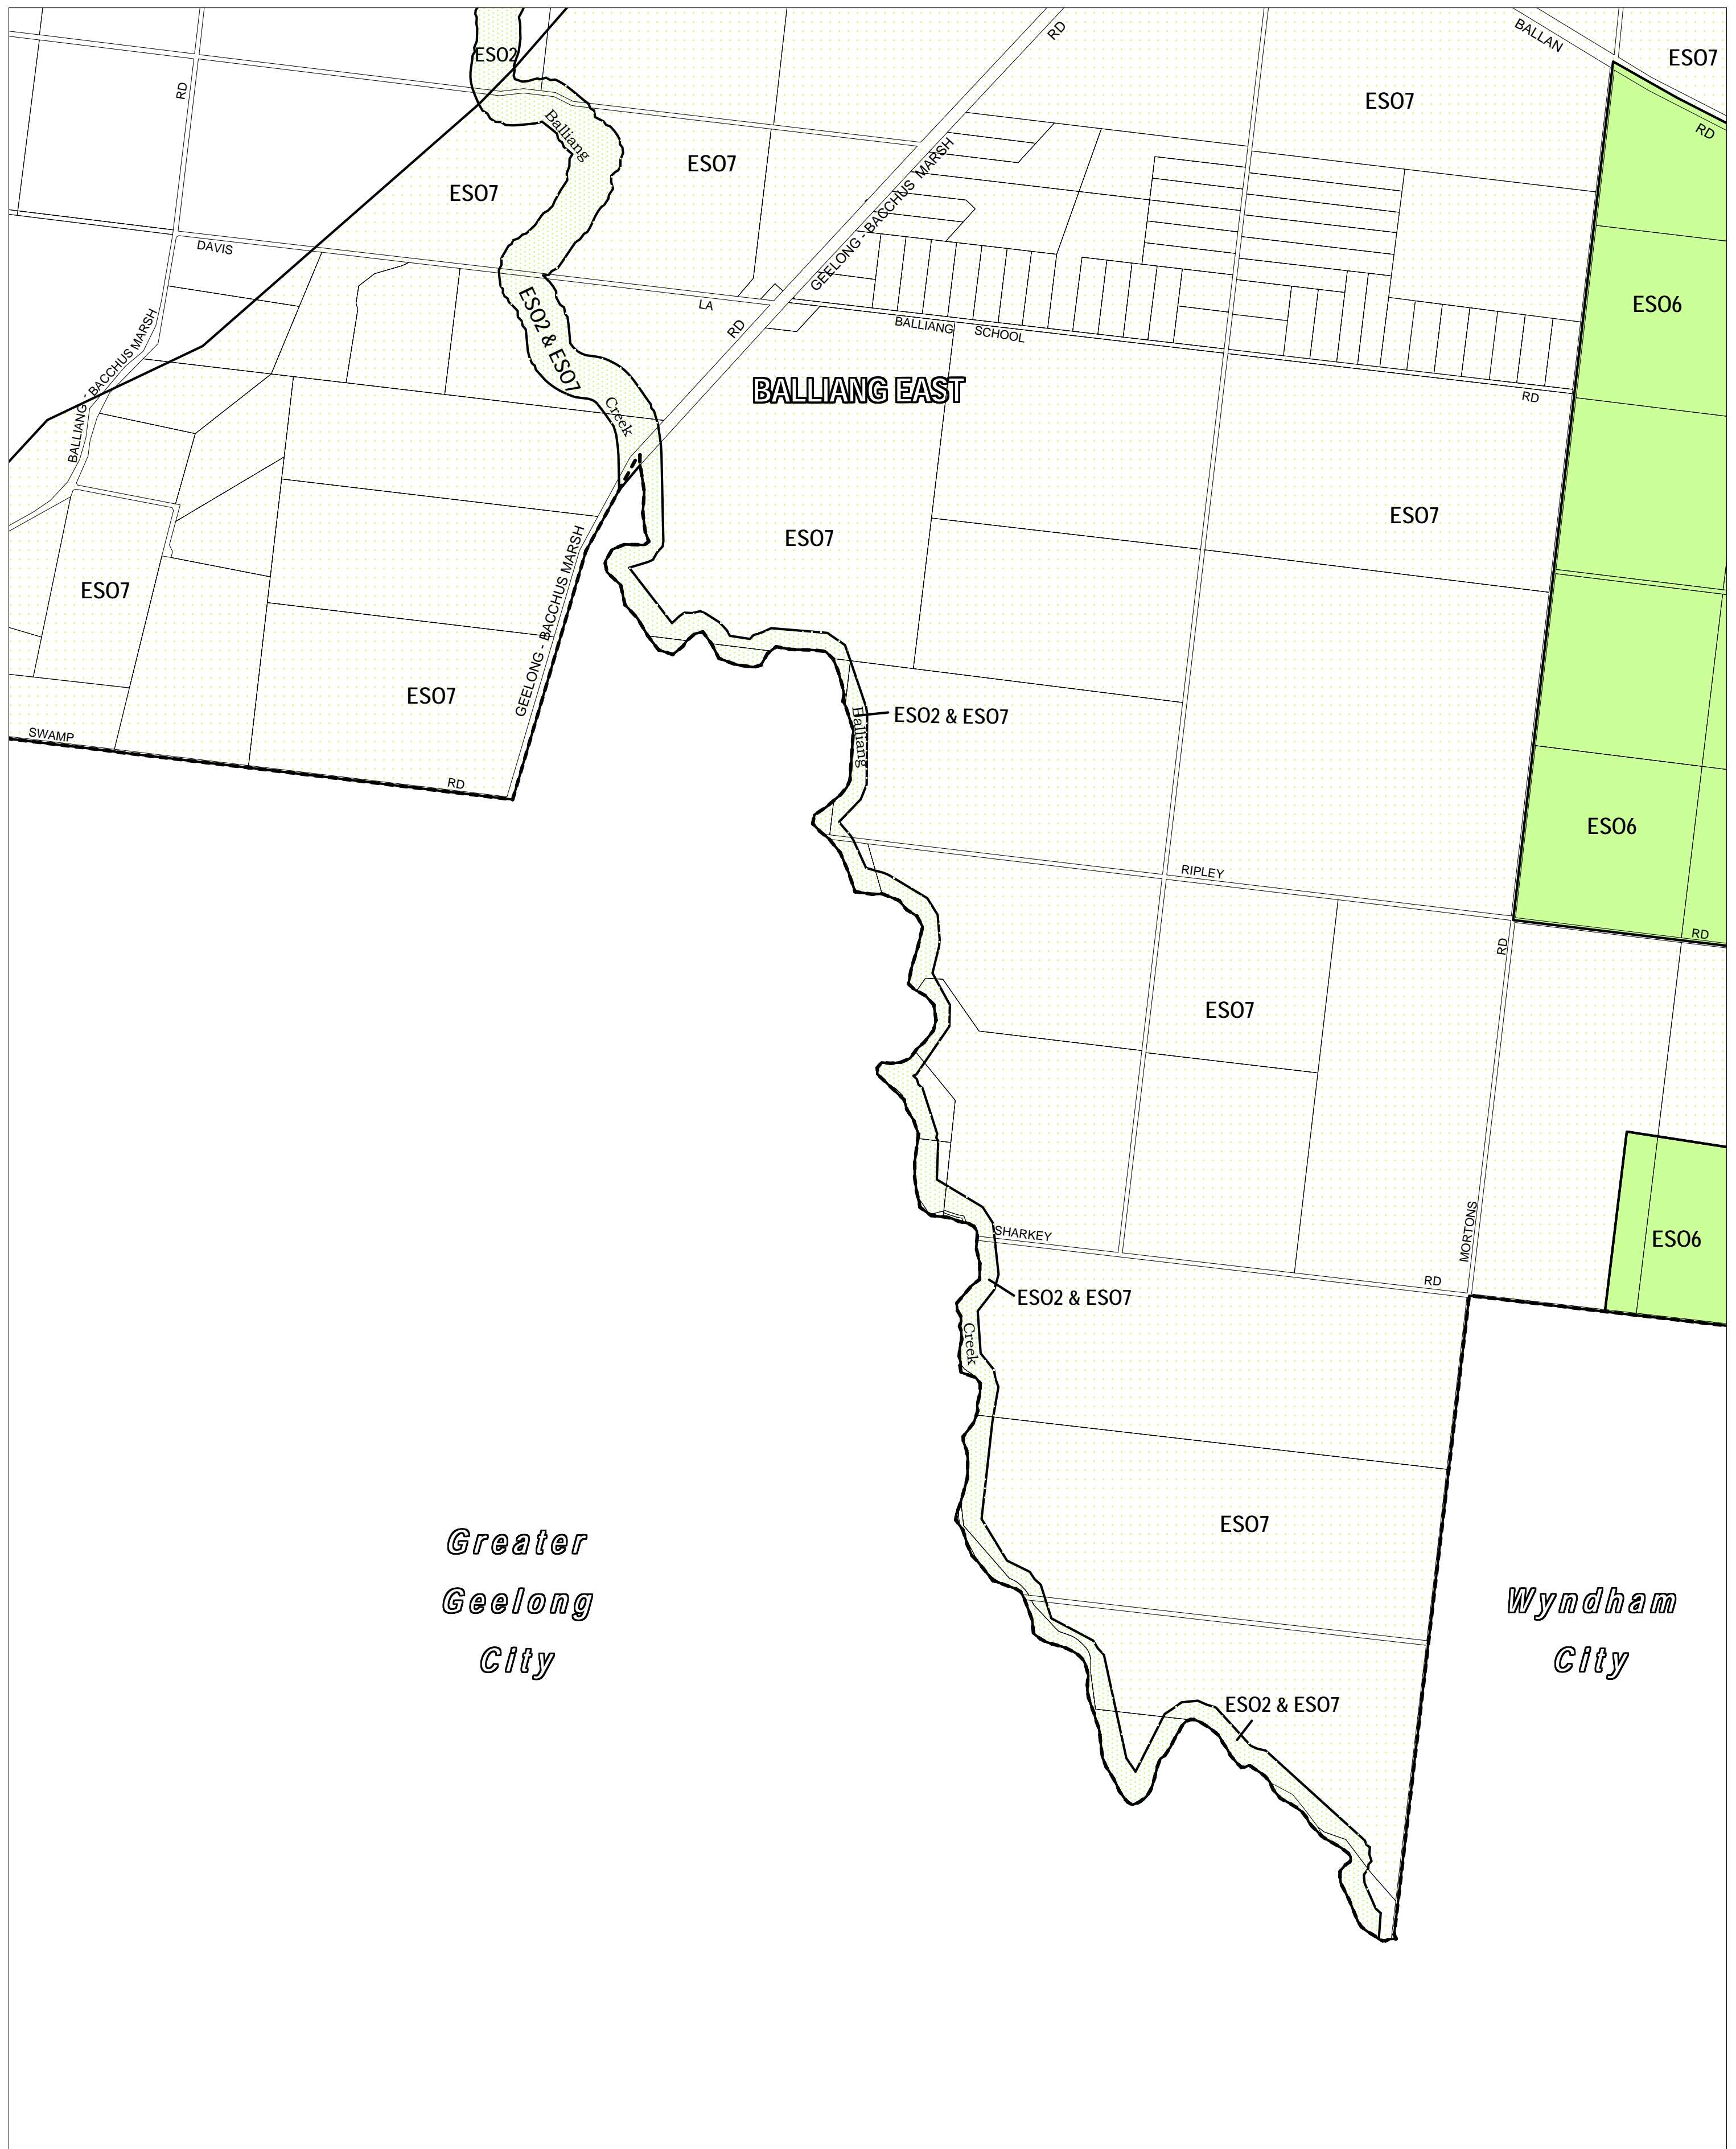

MOORABOOL PLANNING SCHEME - LOCAL PROVISION

Greater Geelong City

Wyndham City

Overlays	
ES02	Environmental Significance Overlay - Schedule 2
ES06	Environmental Significance Overlay - Schedule 6
ES07	Environmental Significance Overlay - Schedule 7

AUSTRALIAN MAP GRID ZONE 55

Printed: 15/7/2010

AMENDMENT VC68