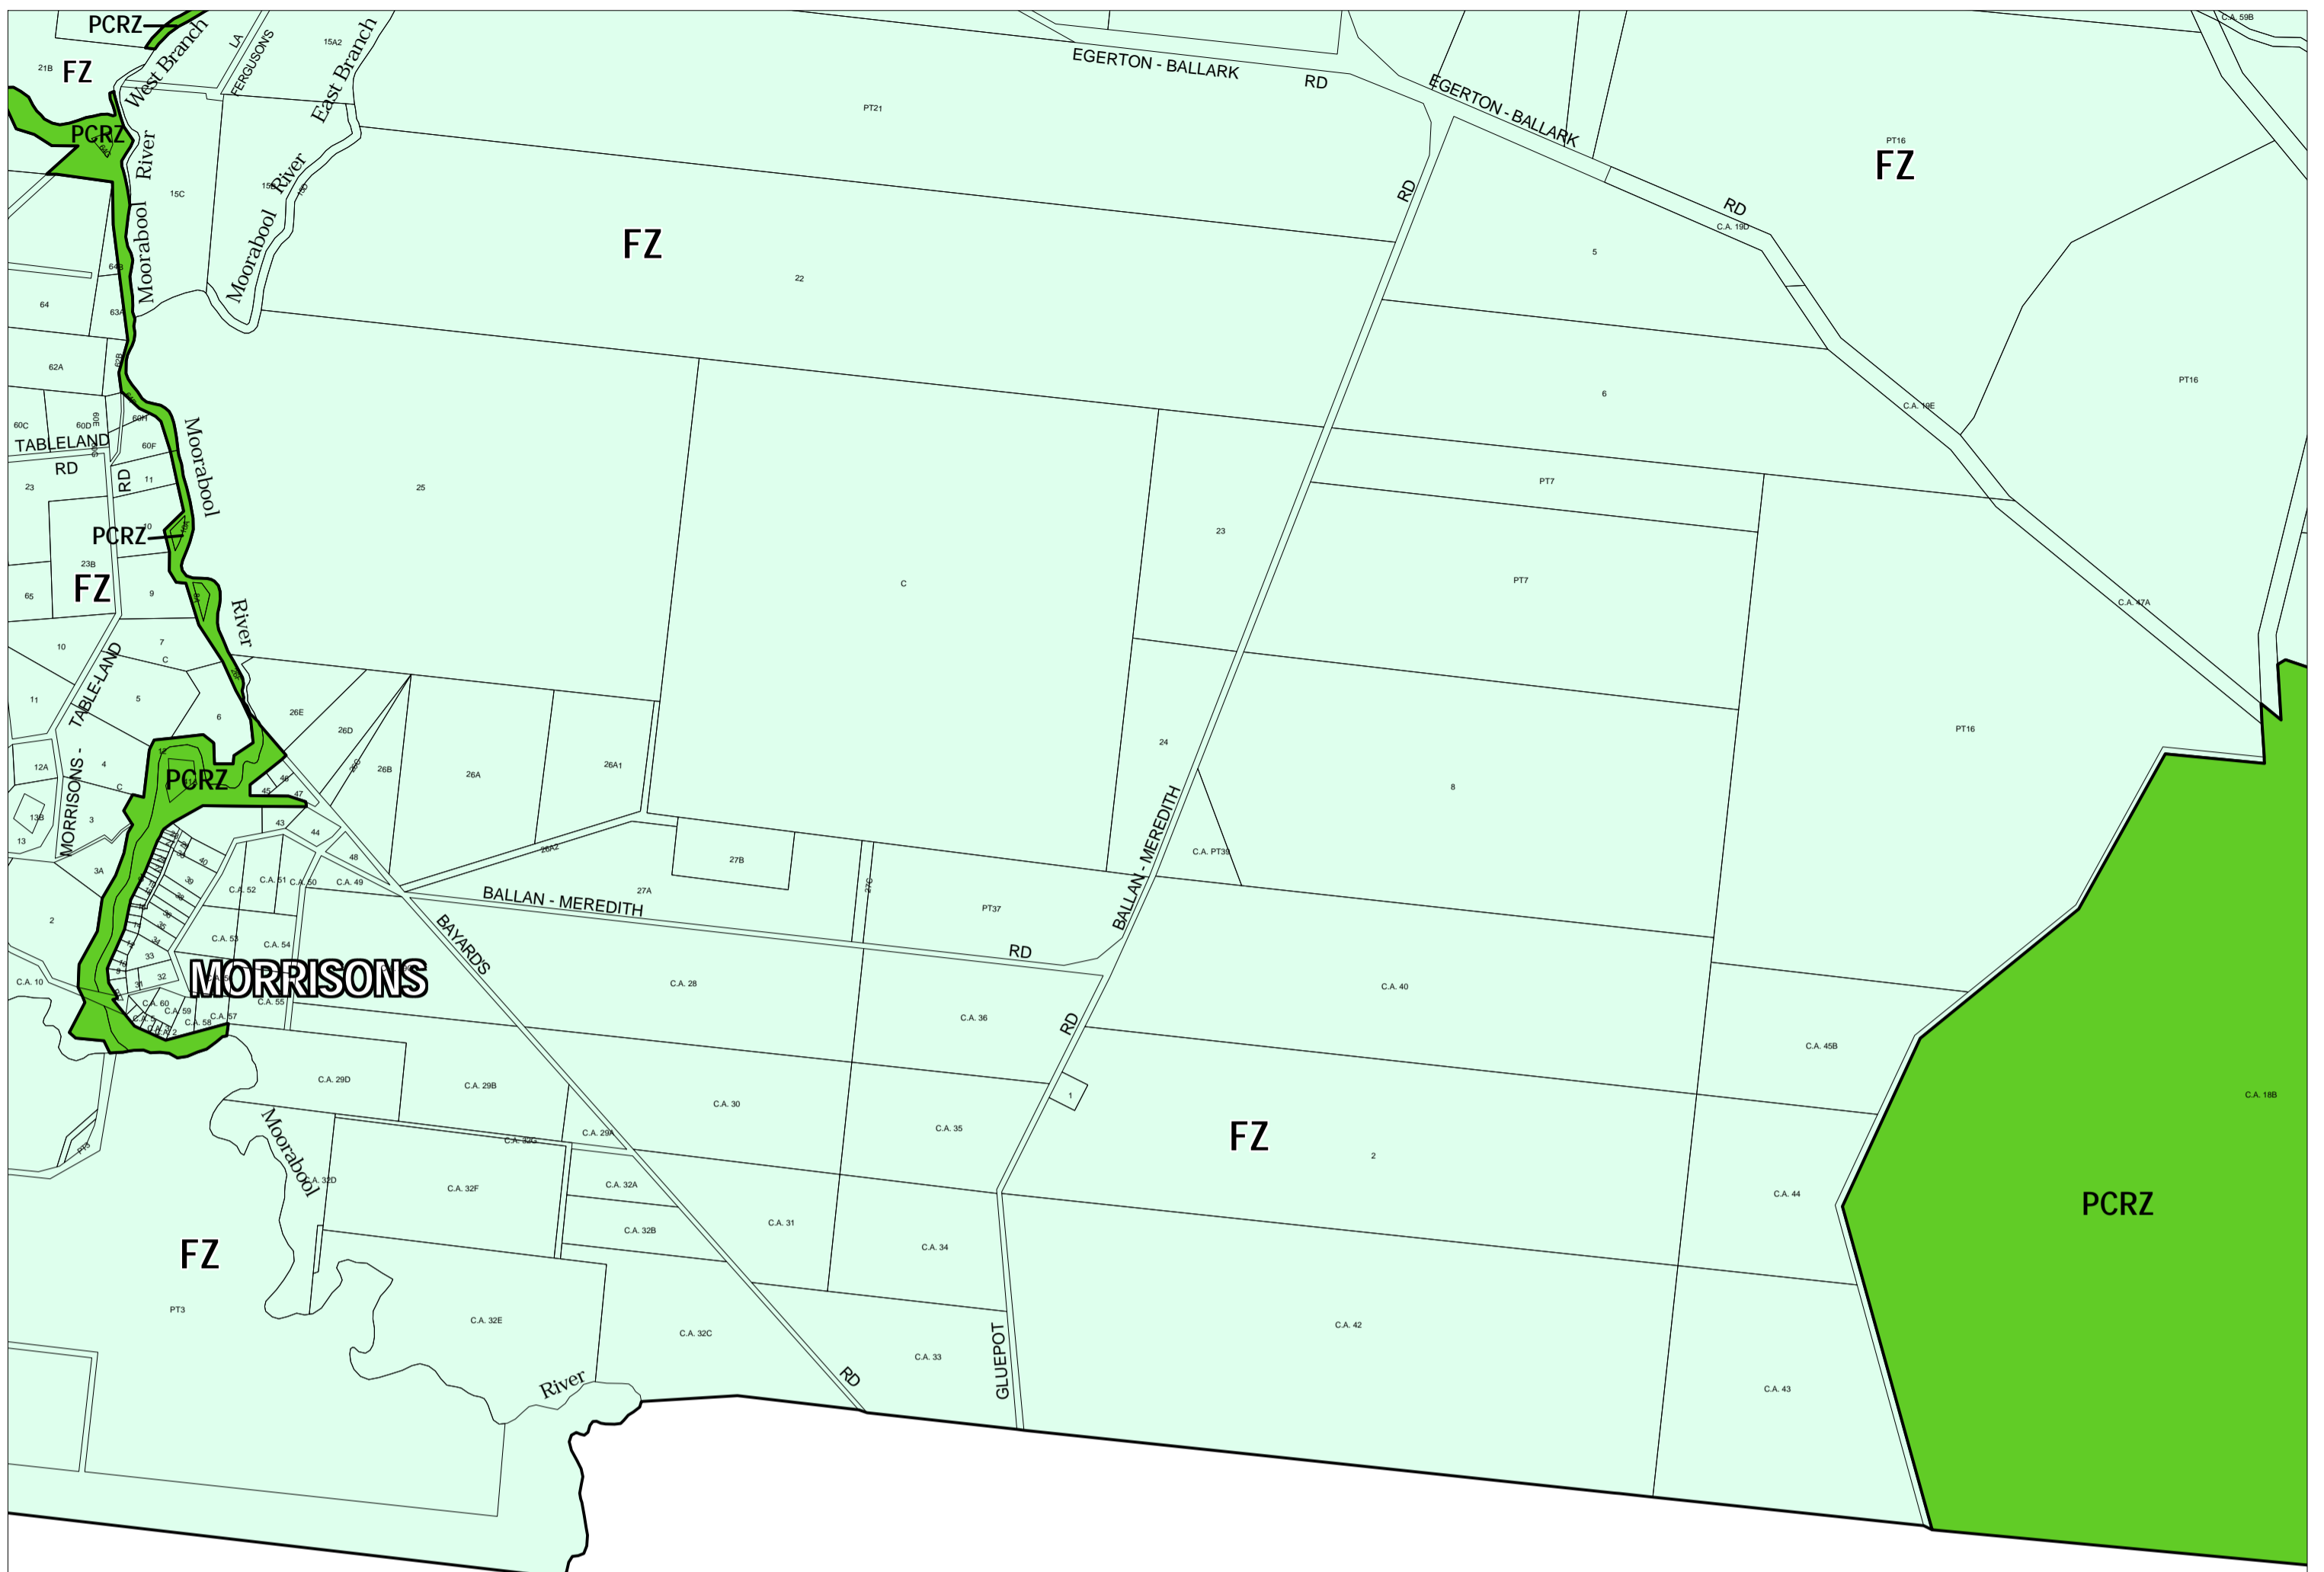

MOORABOOL PLANNING SCHEME - LOCAL PROVISION

Public Land
PCRZ Public Conservation and Resource Zone

Rural
FZ Farming Zone

AUSTRALIAN MAP GRID ZONE 55

Printed: 9/7/2007

AMENDMENT C50

ZONES

MAP No 51