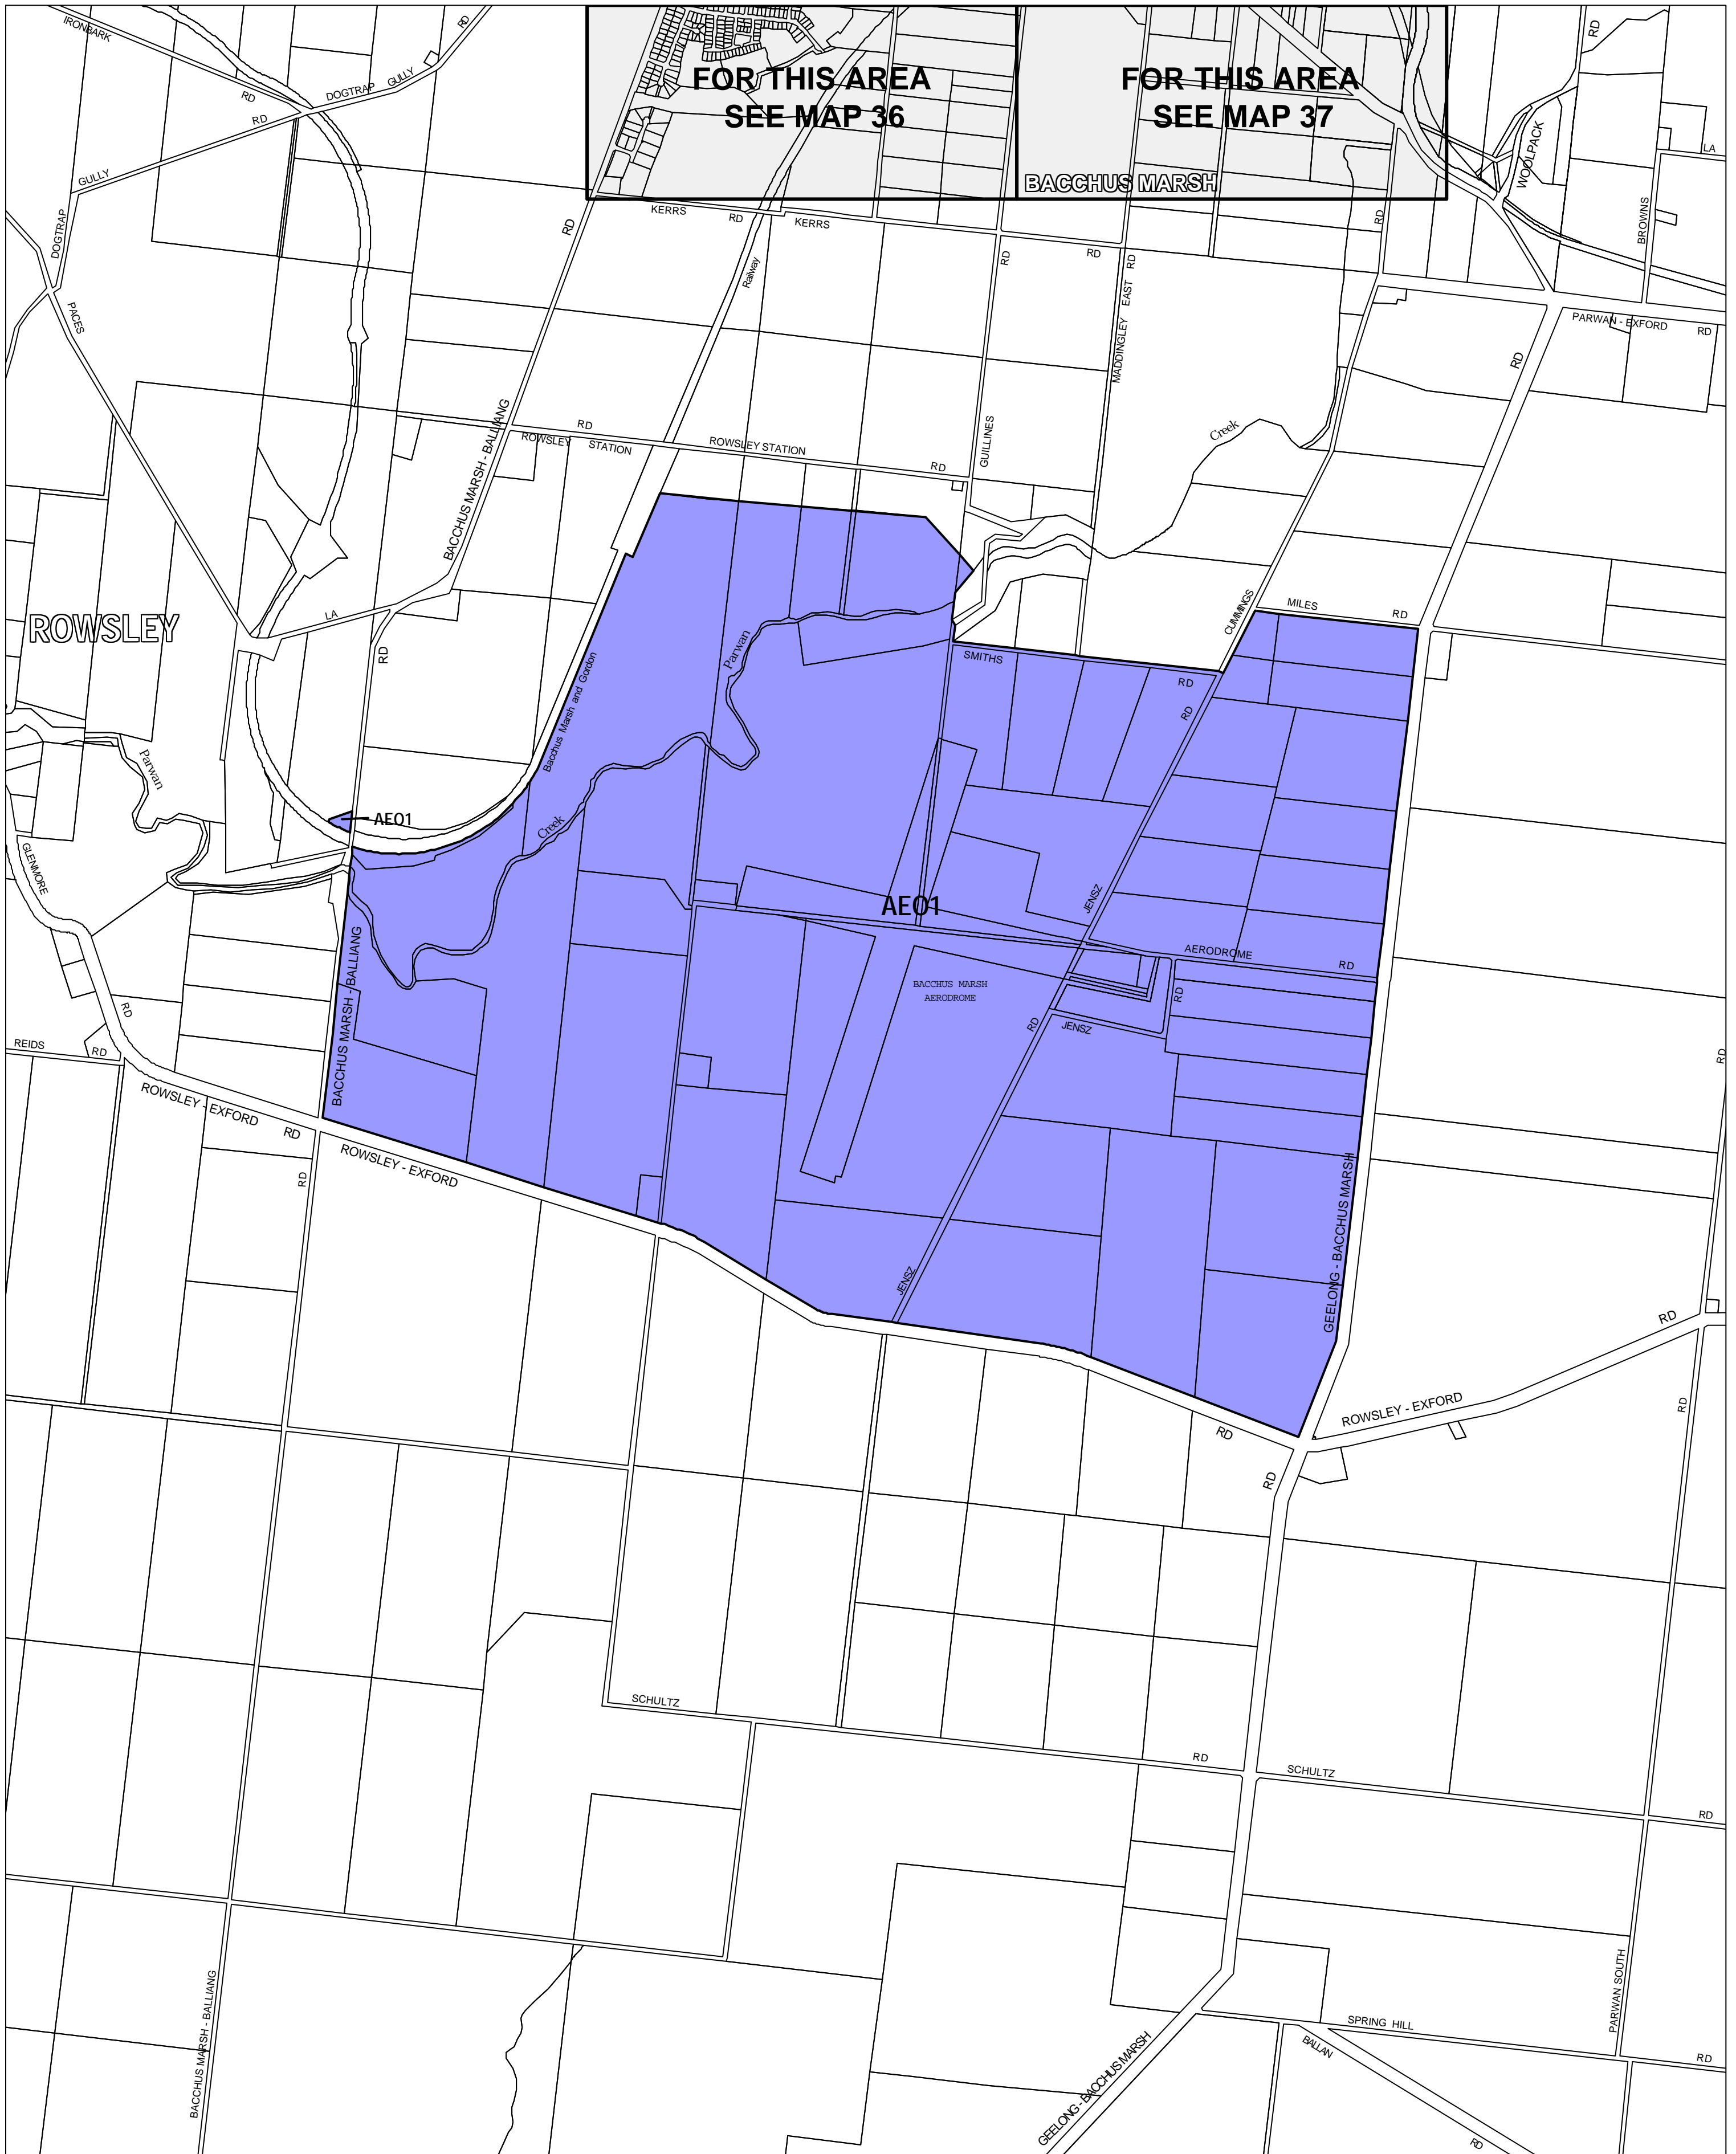

MOORABOOL PLANNING SCHEME - LOCAL PROVISION

Overlays

- AE01 Airport Environs Overlay

AUSTRALIAN MAP GRID ZONE 55

Printed: 12/6/2007