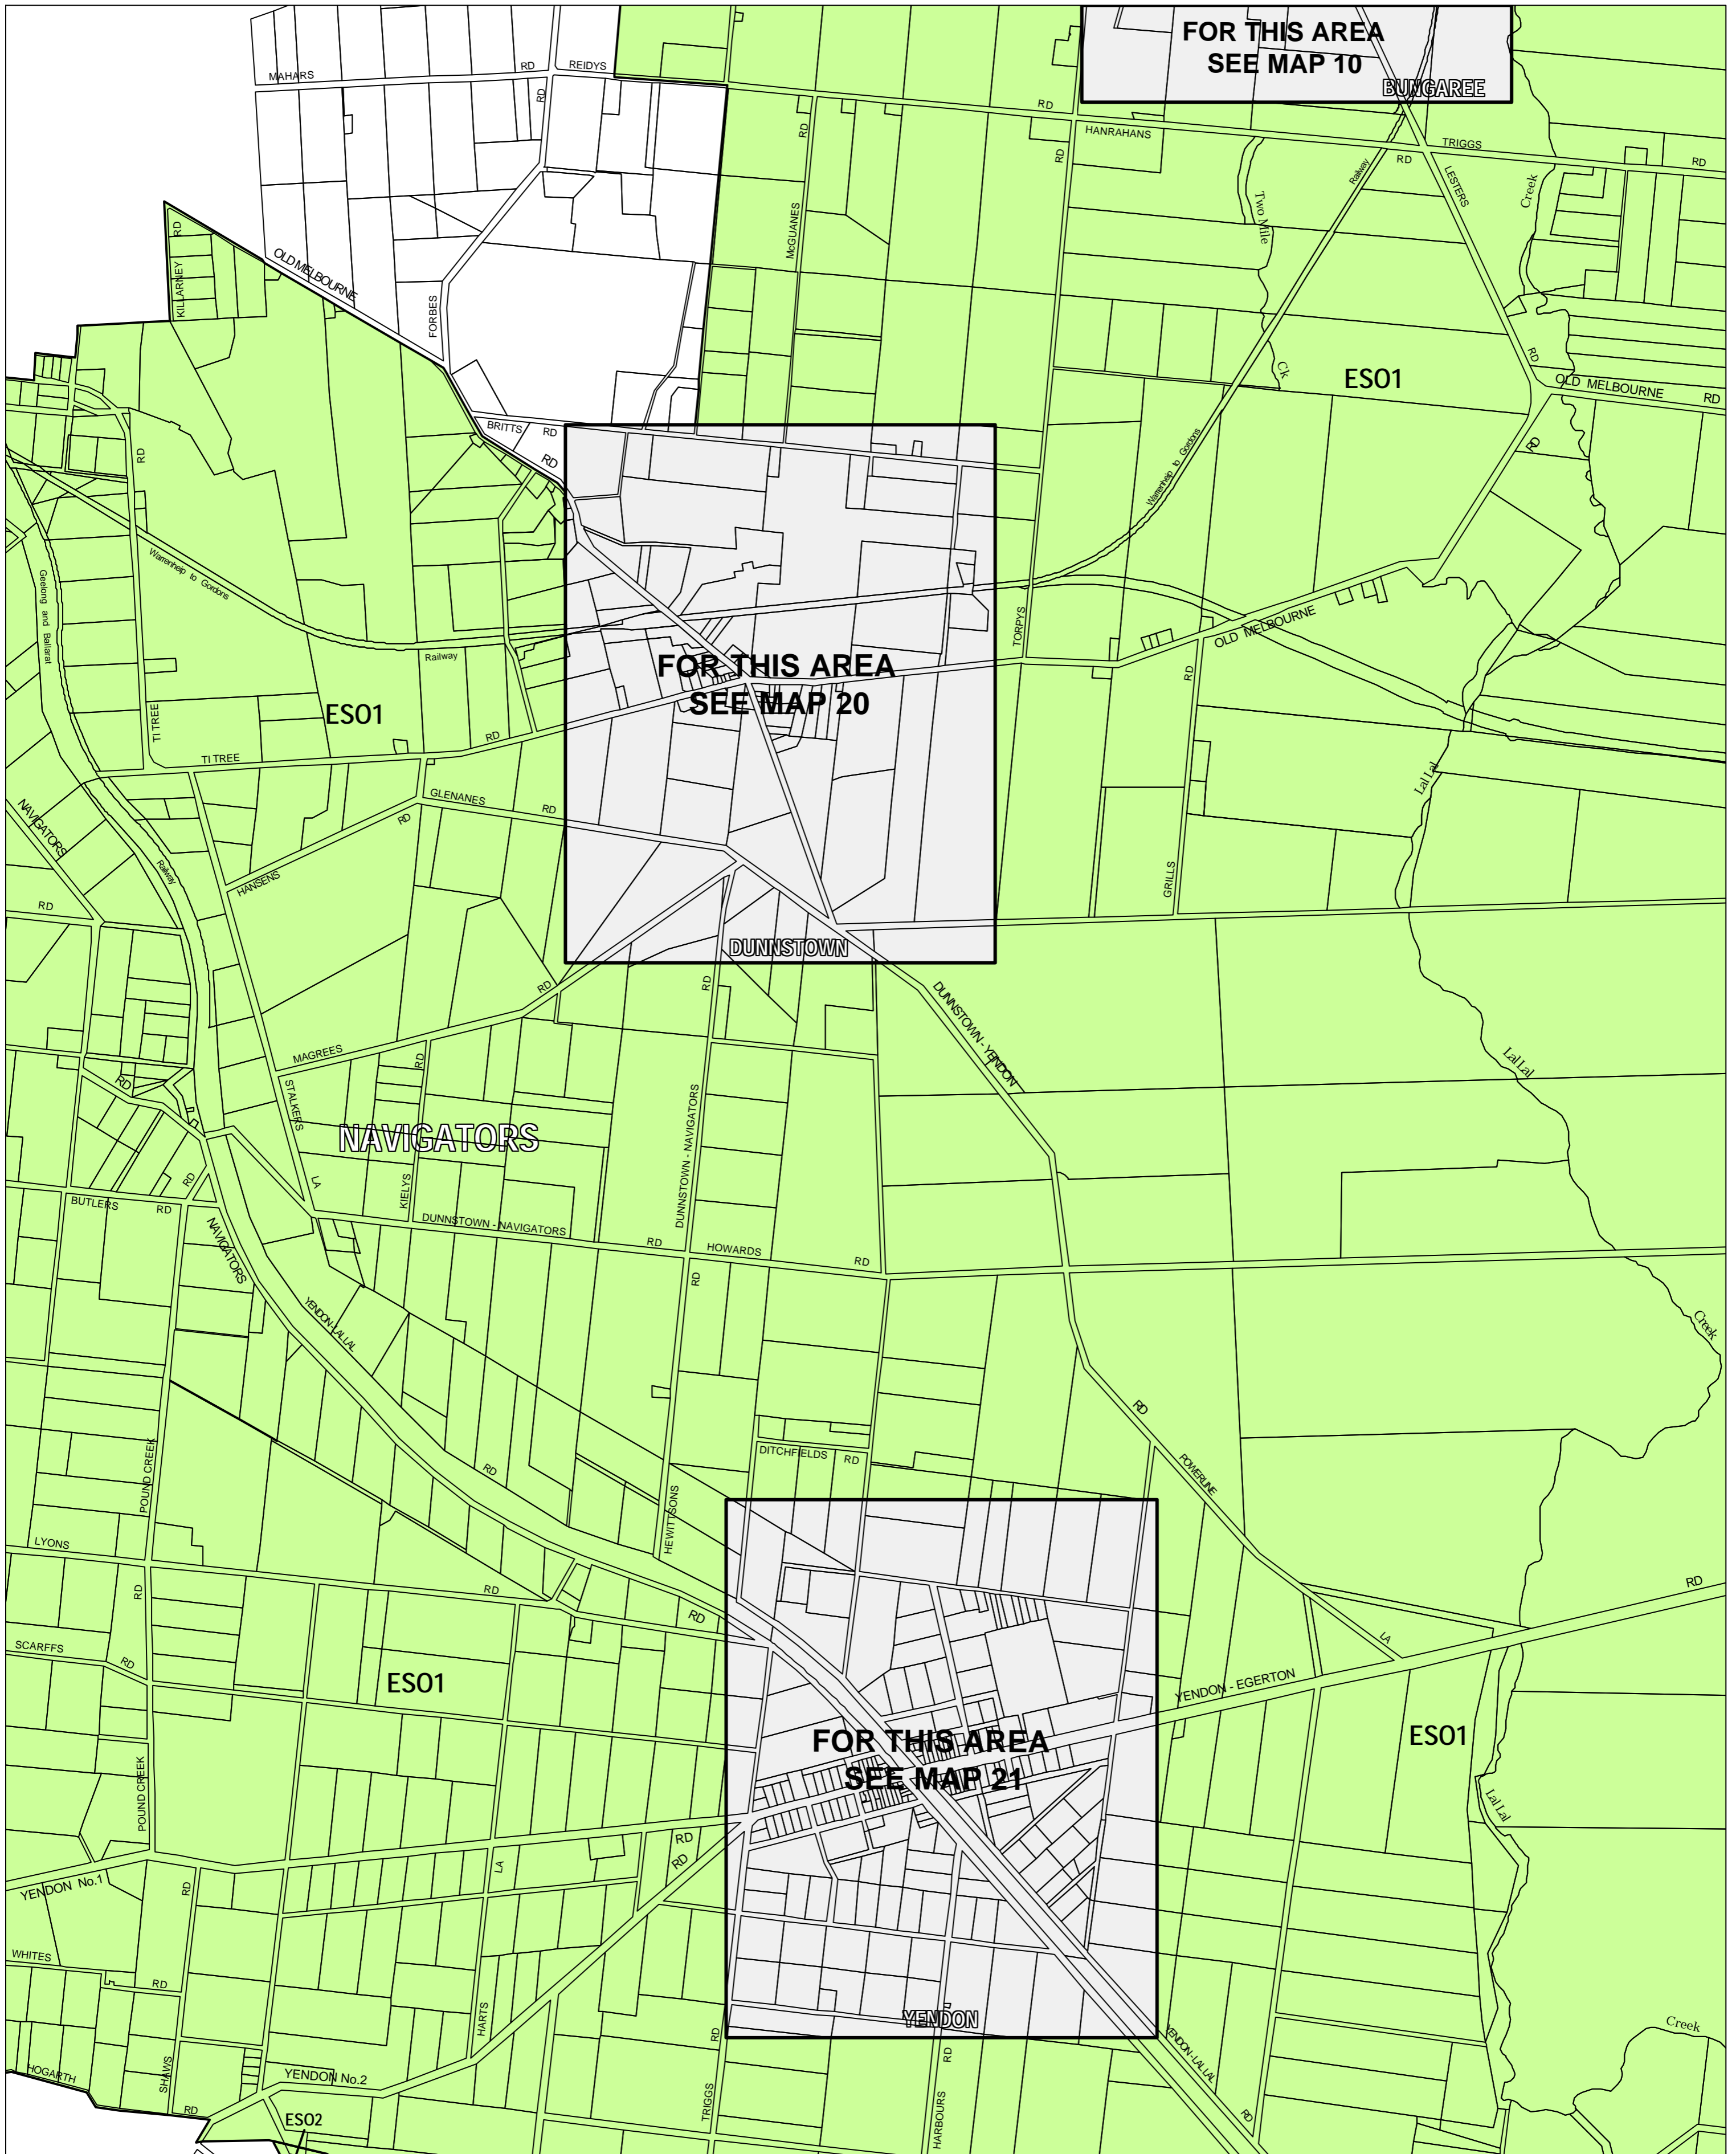

MOORABOOL PLANNING SCHEME - LOCAL PROVISION

Overlays	
ES01	Environmental Significance Overlay - Schedule 1
ES02	Environmental Significance Overlay - Schedule 2

AUSTRALIAN MAP GRID ZONE 55

Printed: 8/6/2007