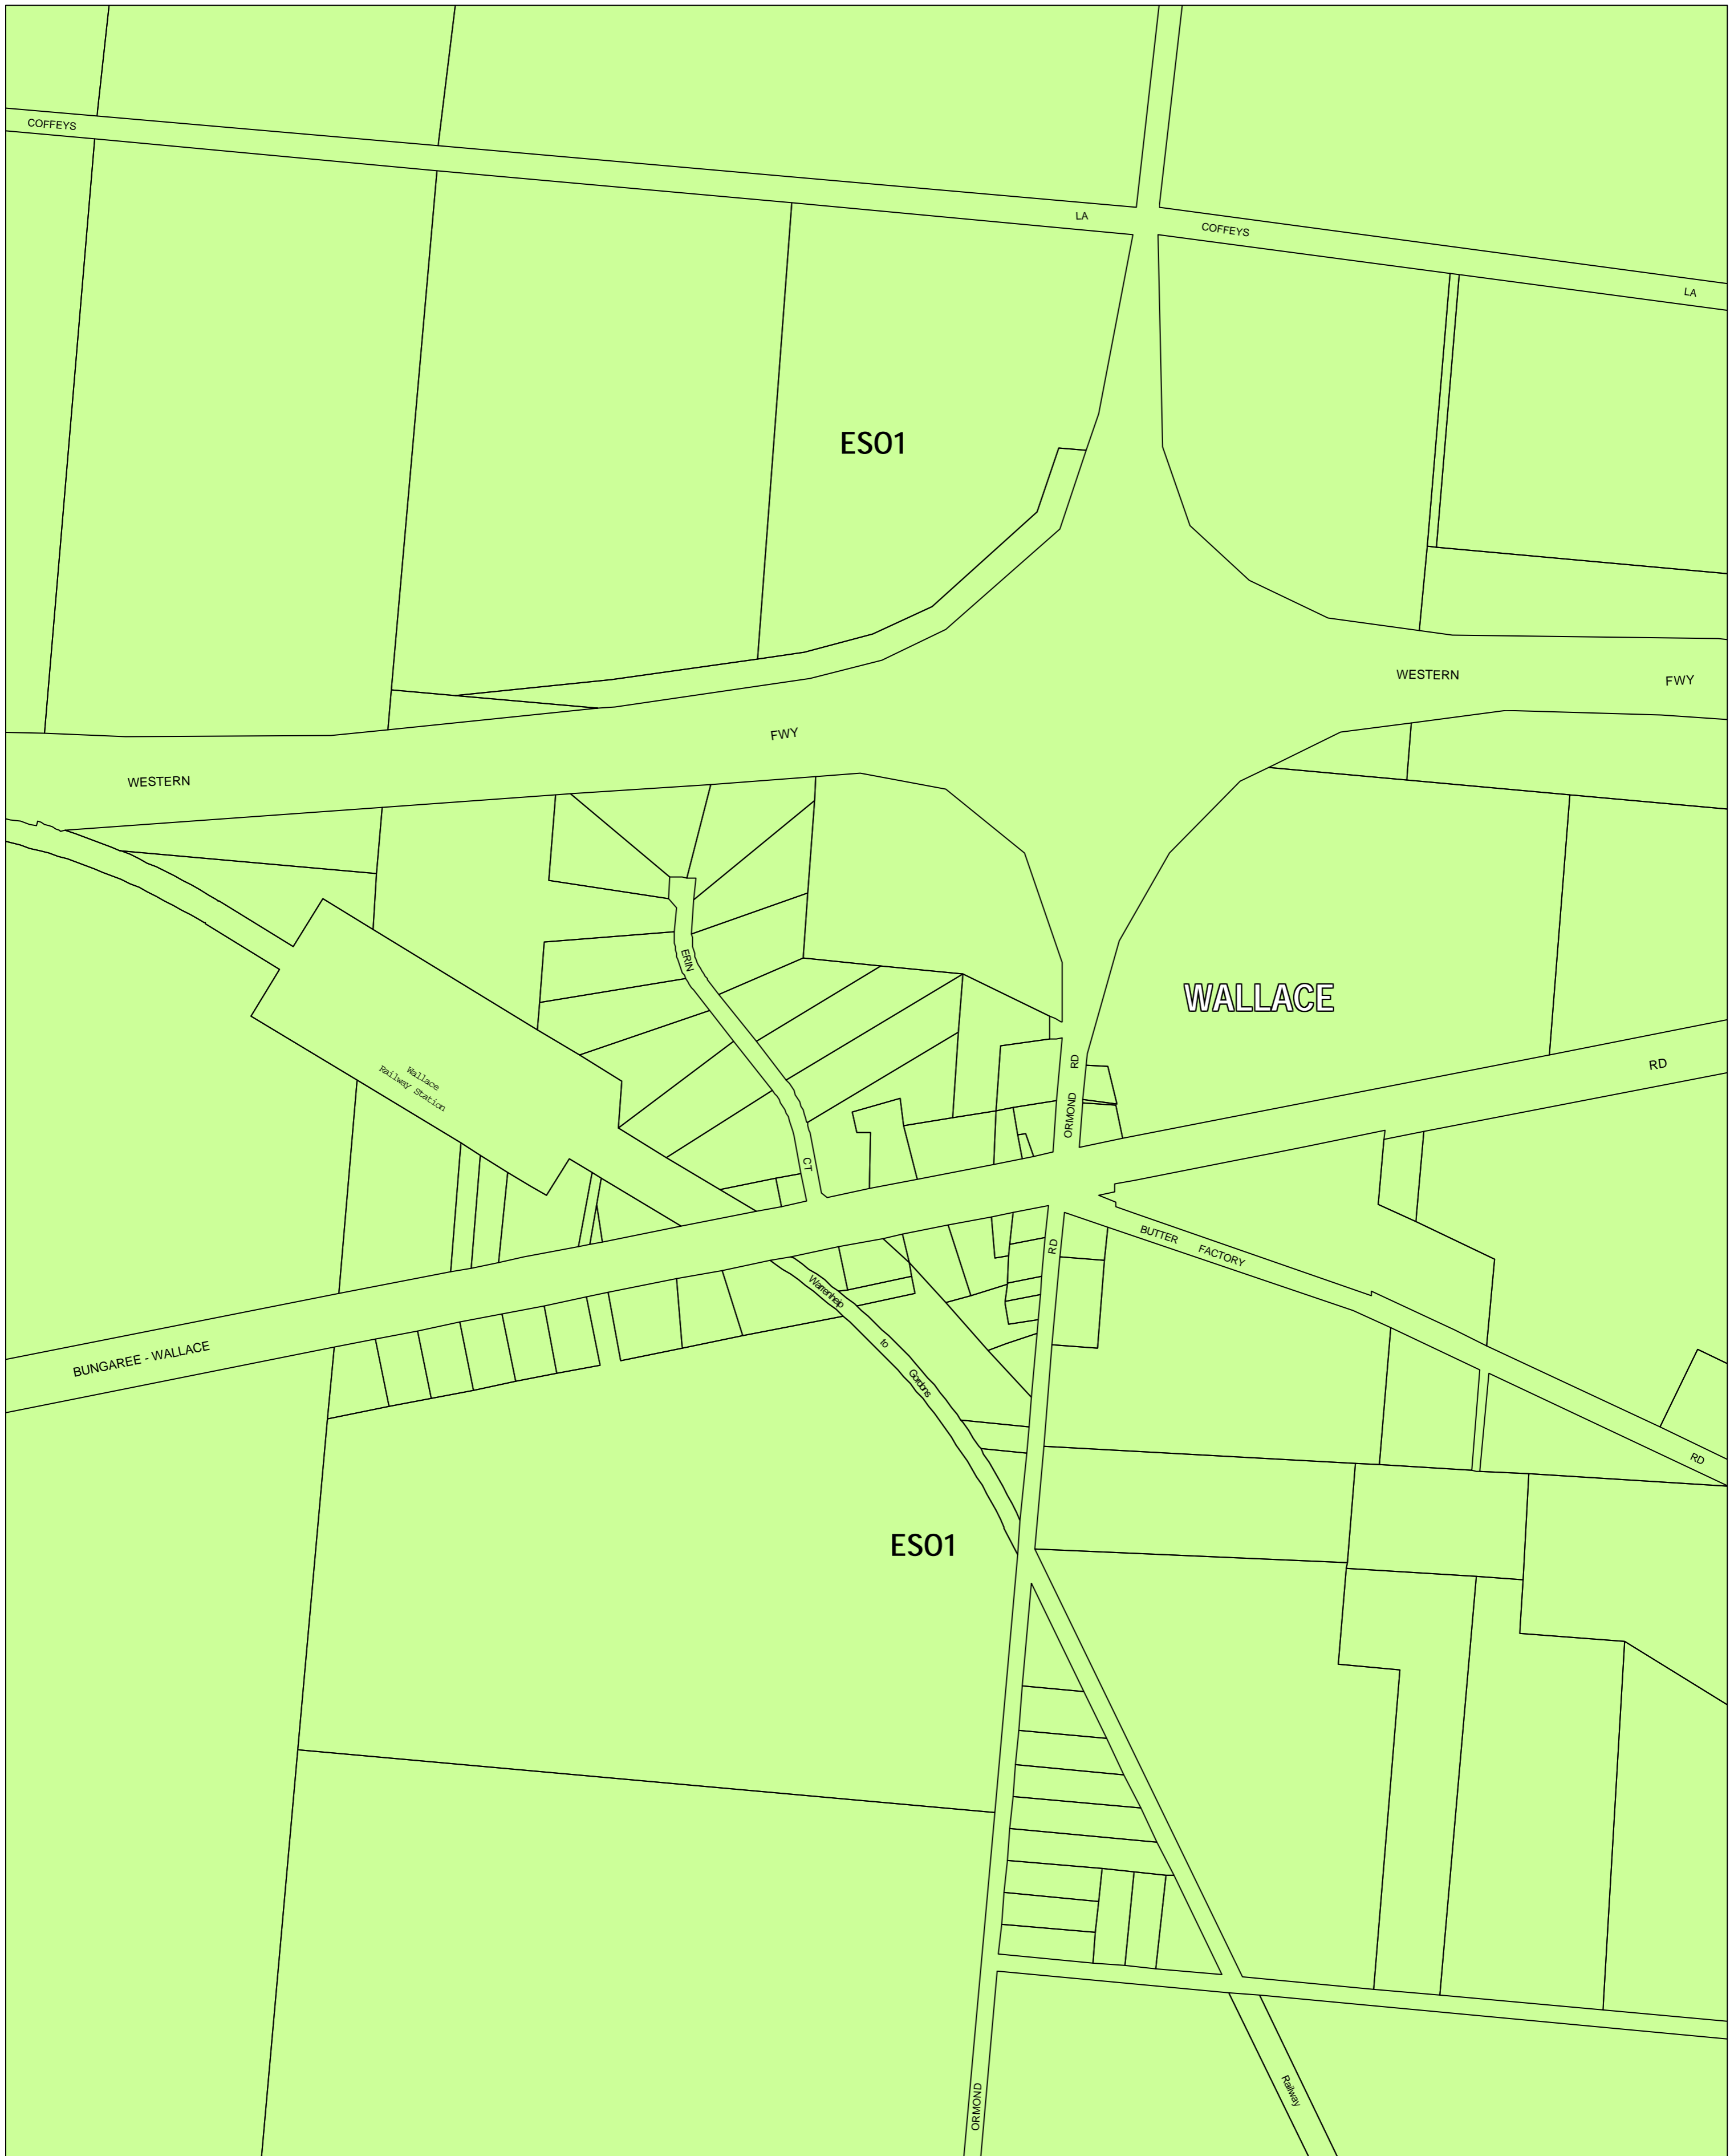

MOORABOOL PLANNING SCHEME - LOCAL PROVISION

Overlays

ES01 Environmental Significance Overlay - Schedule 1

100 200 300 400 500 m

AUSTRALIAN MAP GRID ZONE 55

INDEX TO ADJOINING METRIC SERIES MAP

1	2	3	4	5	6	7	8
9	10	11	12	13	14	15	16
17	18	19	20	21	22	23	24
25	26	27	28	29	30	31	32
33	34	35	36	37	38	39	40
41	42	43	44	45	46	47	48
49	50	51	52	53	54	55	56

Printed: 8/6/2007