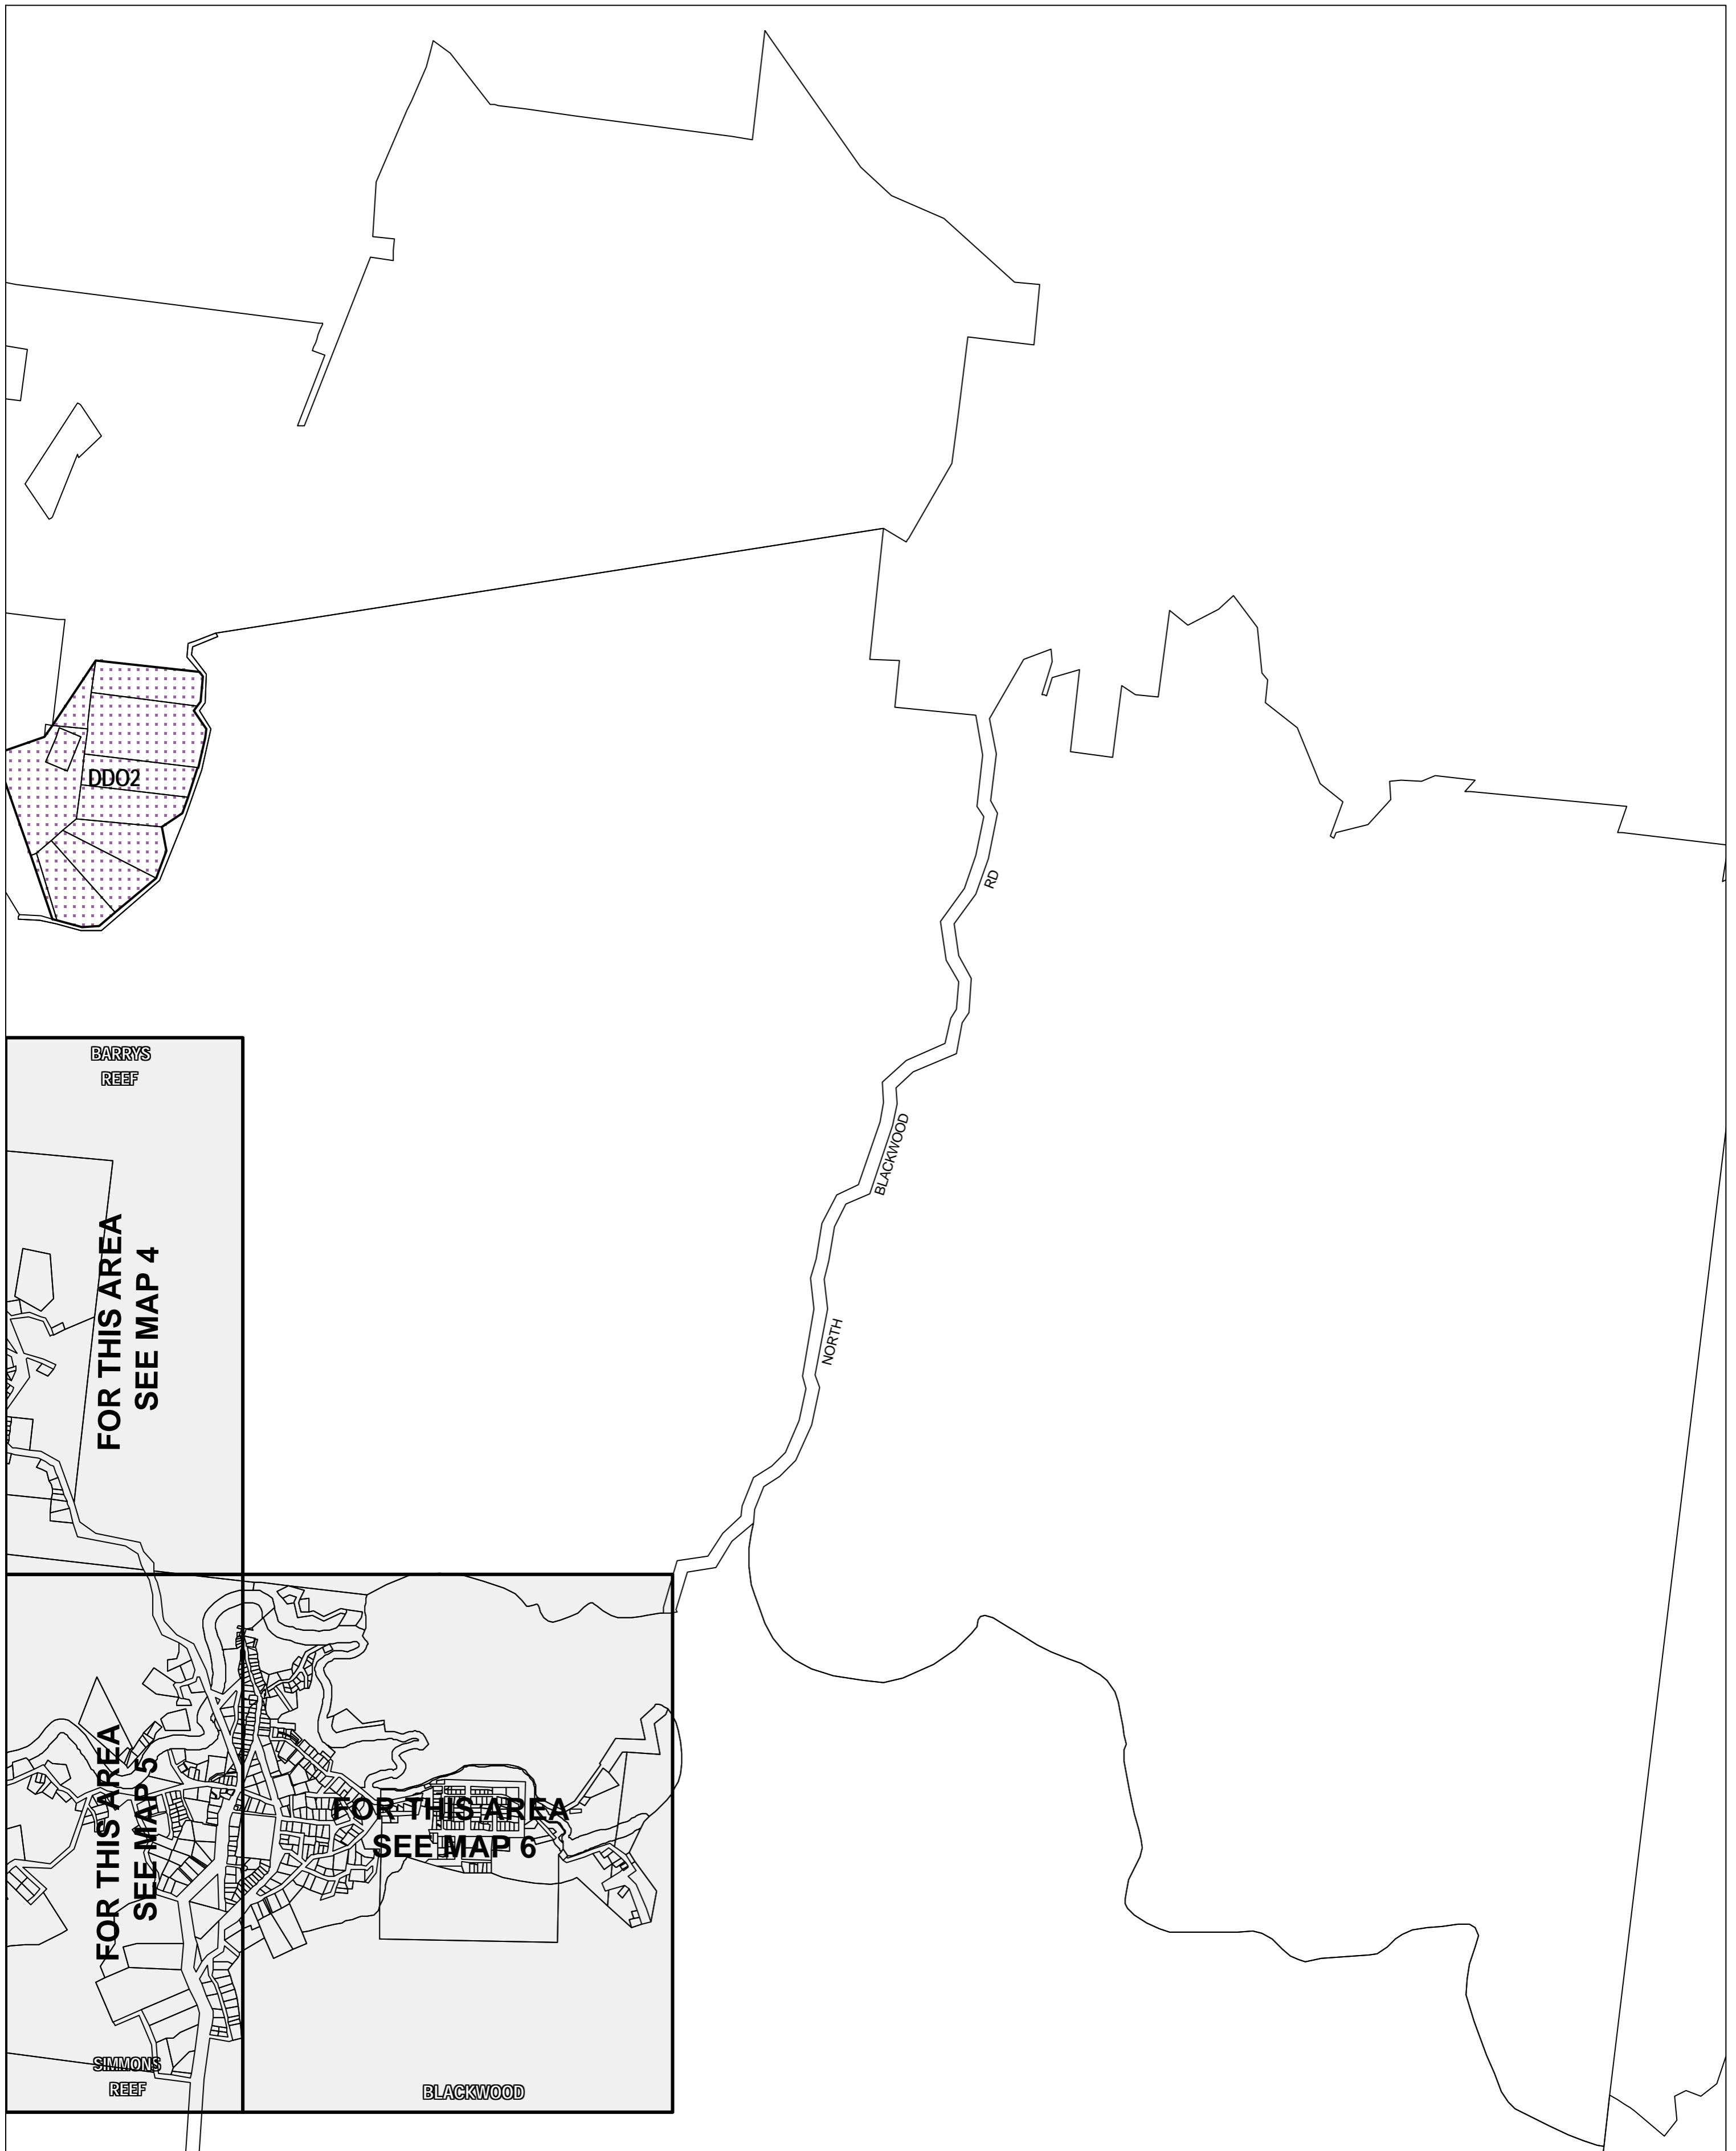

MOORABOOL PLANNING SCHEME - LOCAL PROVISION

Overlays
DDO2 Design And Development Overlay - Schedule 2

AUSTRALIAN MAP GRID ZONE 55

Printed: 12/6/2007