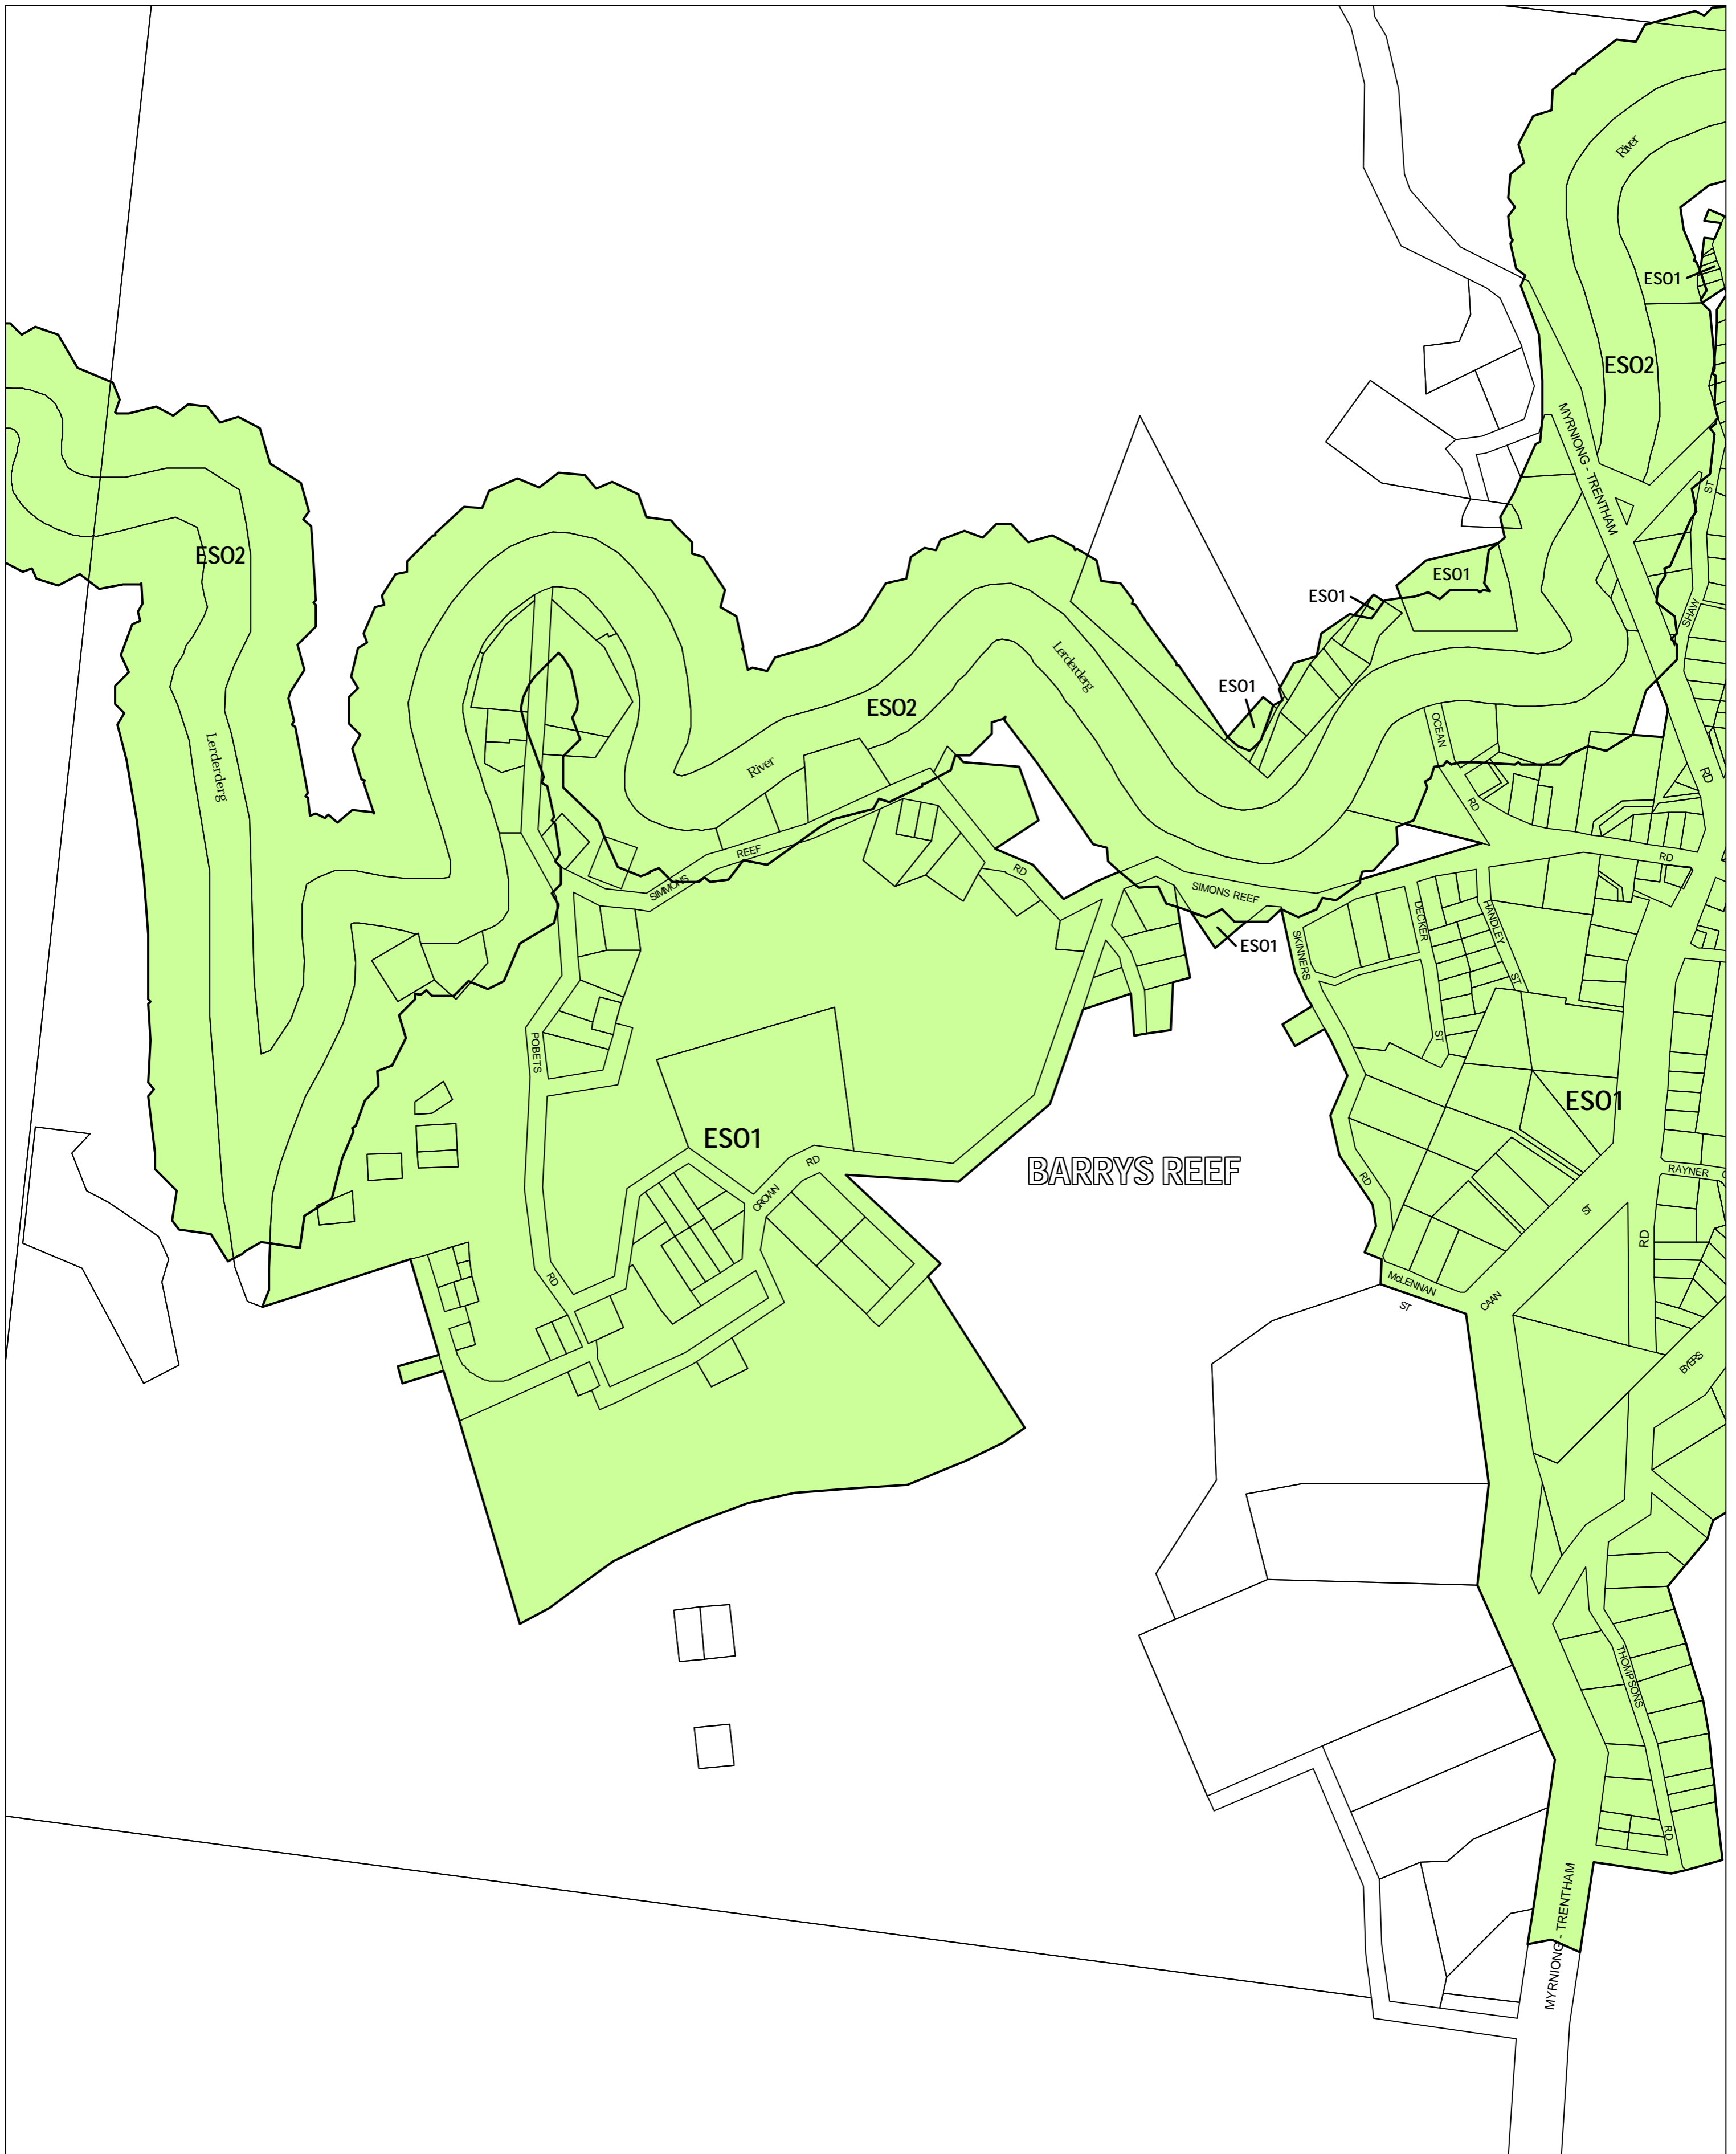

MOORABOOL PLANNING SCHEME - LOCAL PROVISION

Overlays

- Environmental Significance Overlay - Schedule 1
- Environmental Significance Overlay - Schedule 2

100 200 300 400 500 m

AUSTRALIAN MAP GRID ZONE 55

INDEX TO ADJOINING METRIC SERIES MAP

1	2	3	4	5	6	7	8
9	10	11	12	13	14	15	16
17	18	19	20	21	22	23	24
25	26	27	28	29	30	31	32
33	34	35	36	37	38	39	40
41	42	43	44	45	46	47	48
49	50	51	52	53	54	55	56

Printed: 8/6/2007