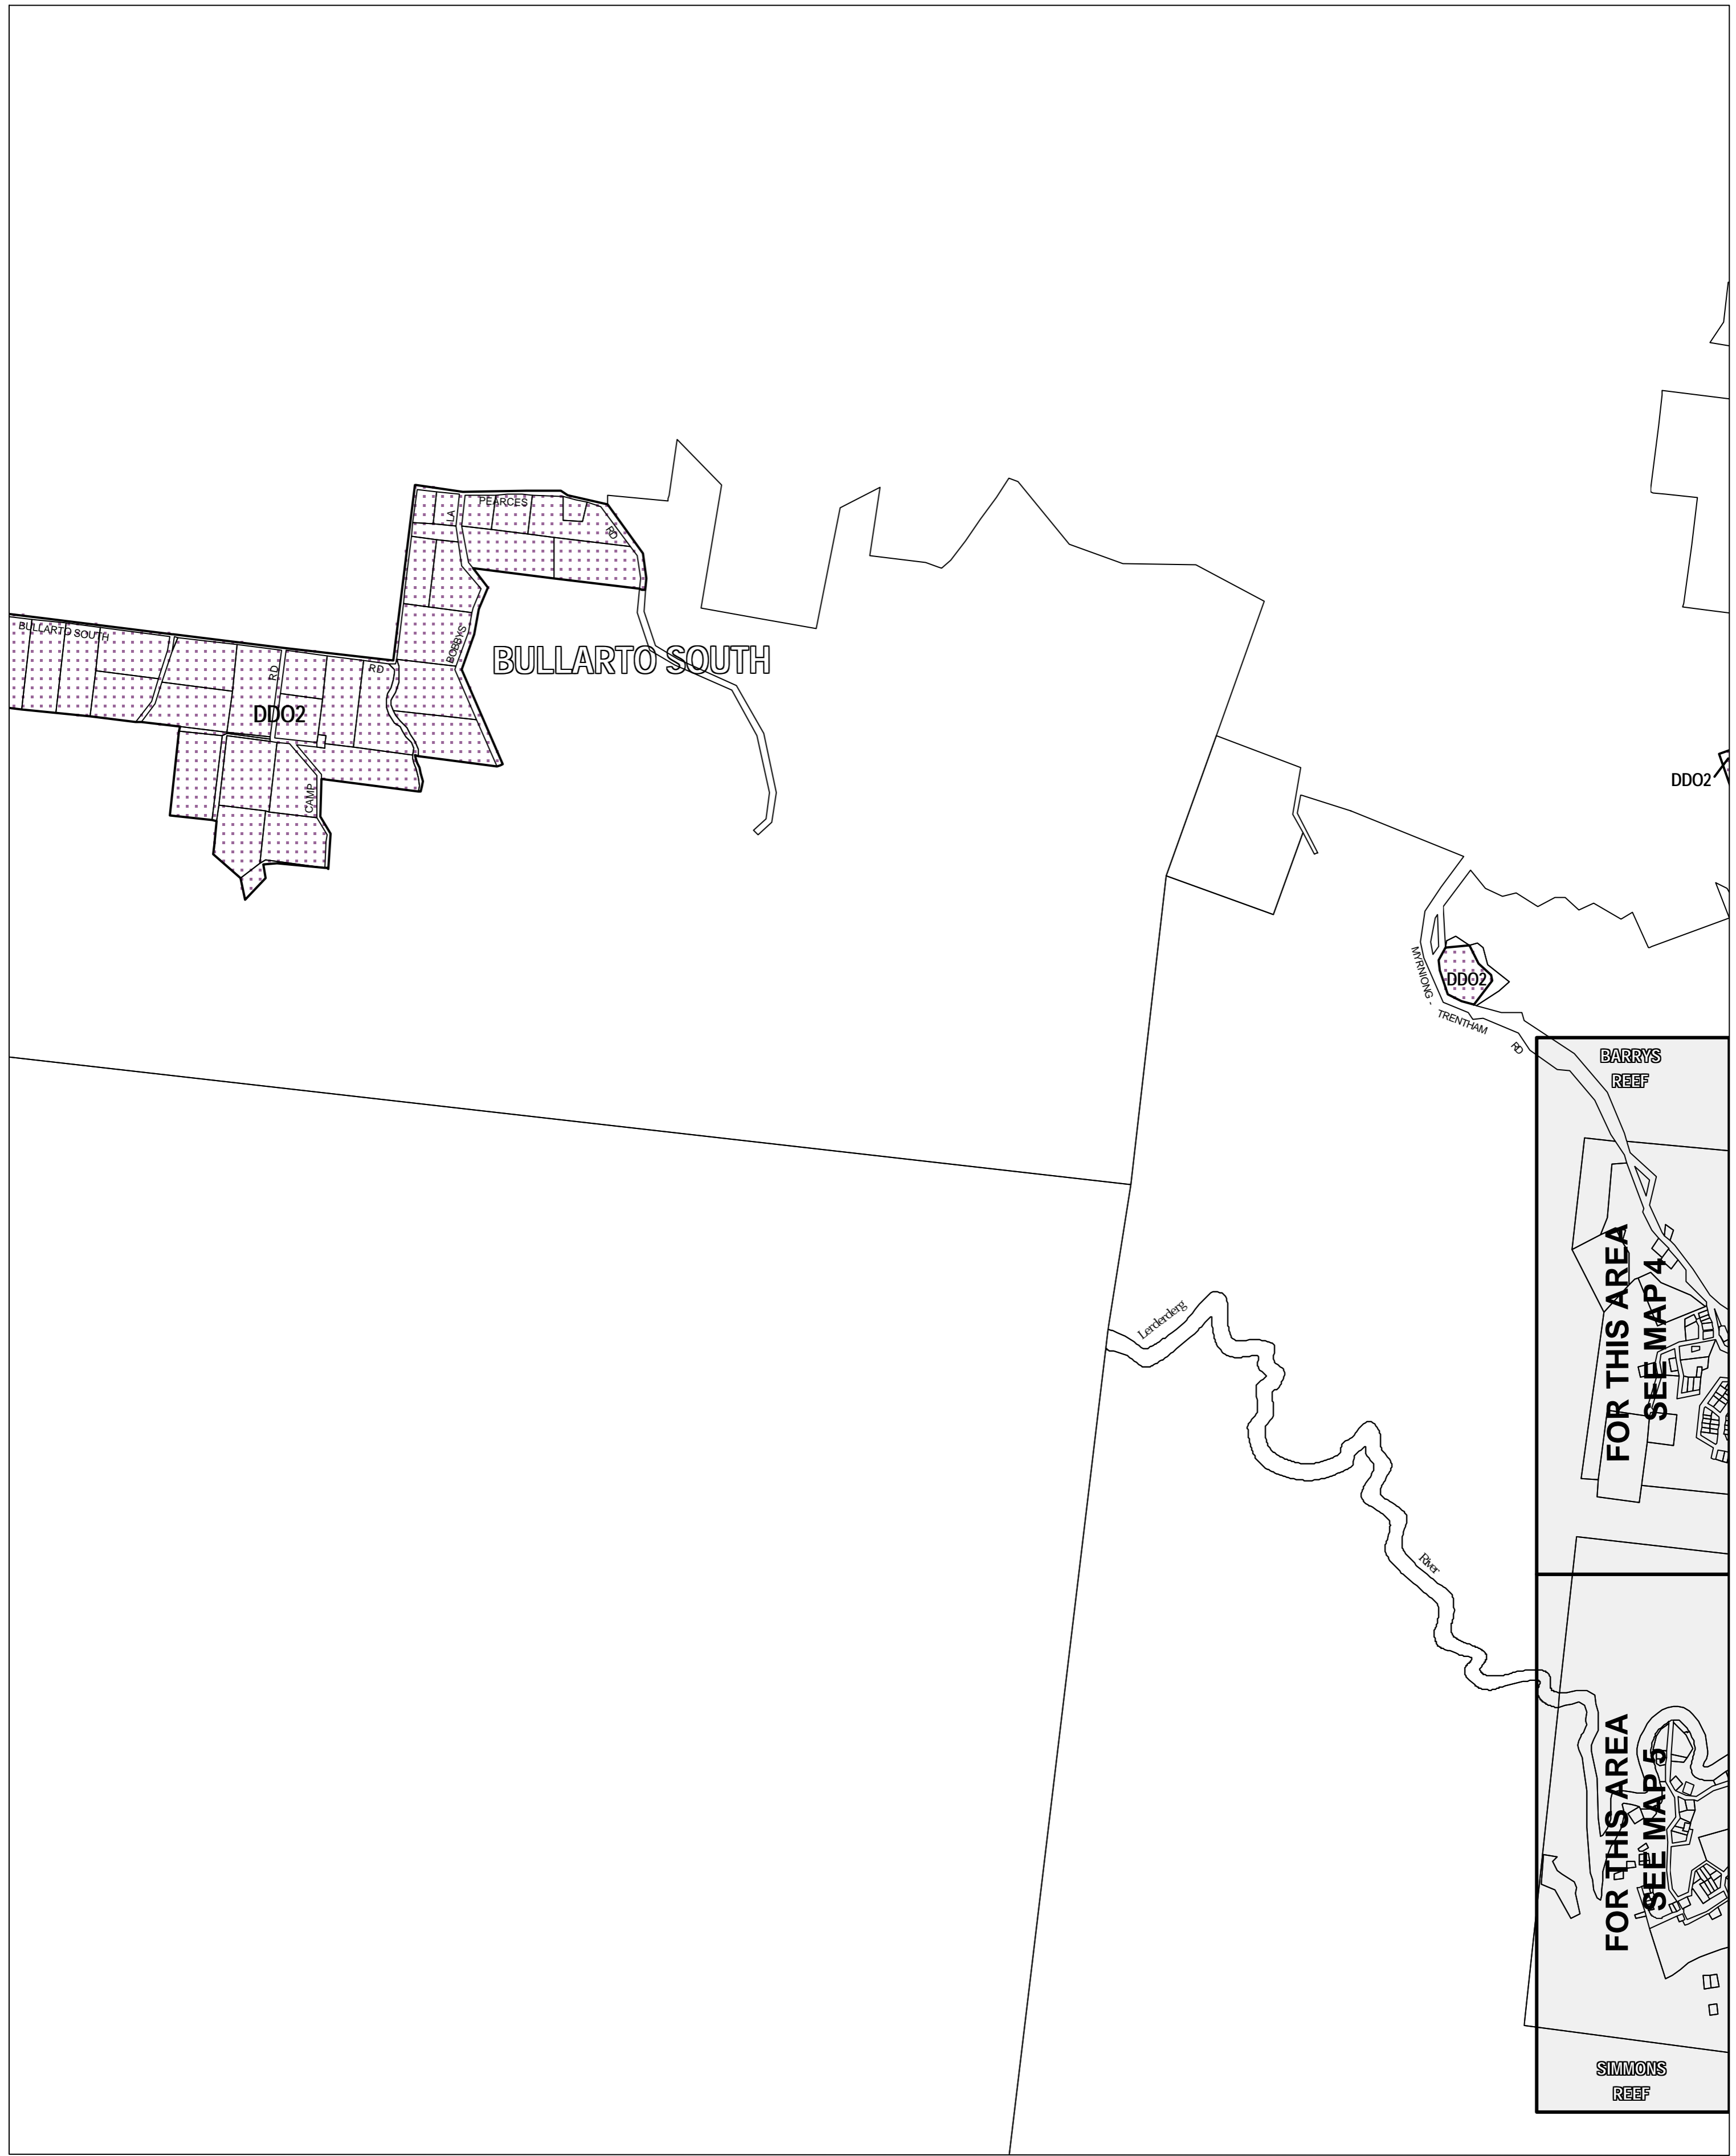

MOORABOOL PLANNING SCHEME - LOCAL PROVISION

Overlays
DDO2 Design And Development Overlay - Schedule 2

AUSTRALIAN MAP GRID ZONE 55

Printed: 12/6/2007