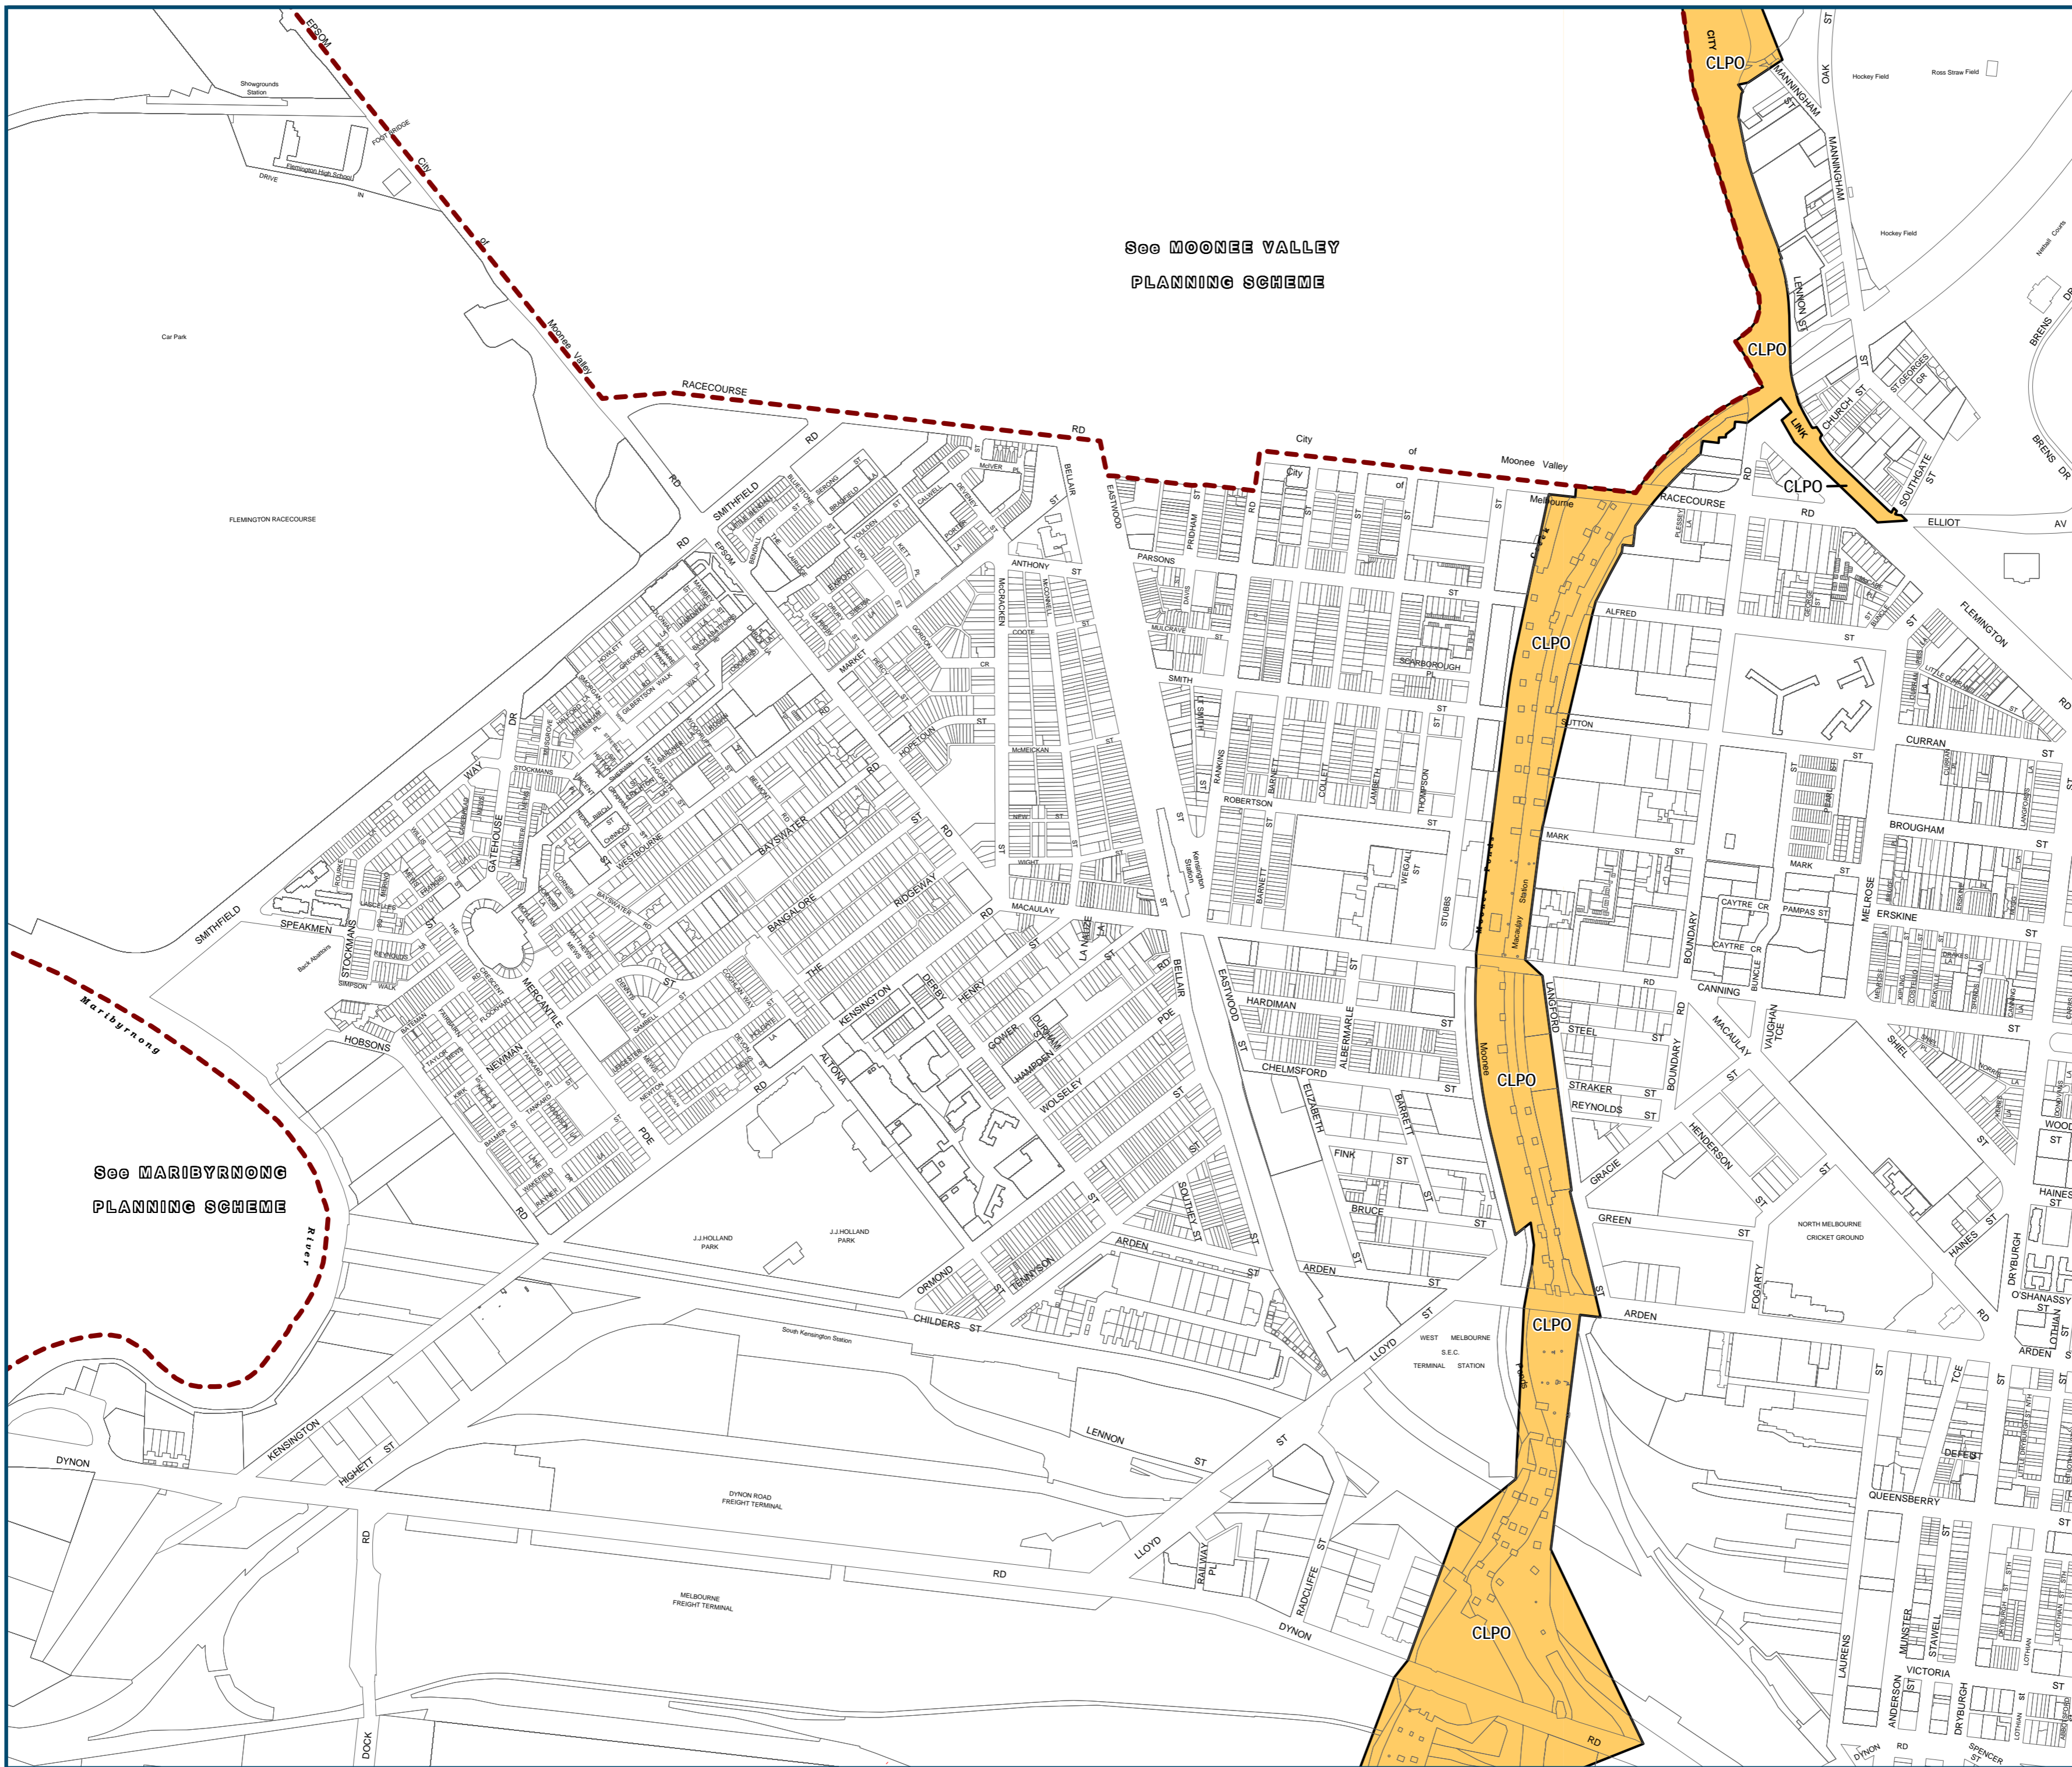

MELBOURNE PLANNING SCHEME - LOCAL PROVISION

CITY LINK PROJECT OVERLAY

Overlays

CLPO City Link Project Overlay

INDEX TO ADJOINING MAPS

Printed: 29/4/2015

AMENDMENT VC122

MAP No 4CLPO